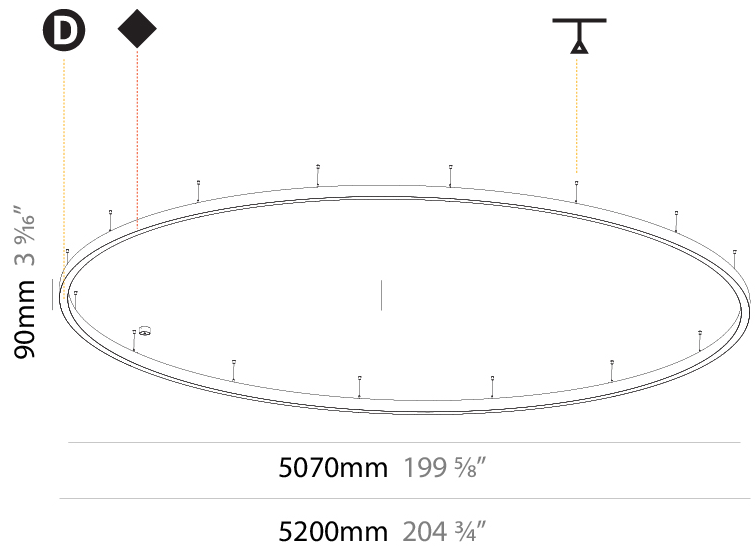

GENERAL

Series: Glorious
Subseries: Glorious Slim
Brand: Prolicht
Division: Architectural
Mounting Type: Suspension
Mounting Location: Ceiling
Subcategory: Ambient

PHYSICAL

Shape: Round
Diameter (mm): 5200
Diameter (in): 204 ³/₄
Height (mm): 90
Height (in): 3 ⁹/₁₆
Max. Overall Height (mm): 2090
Max. Overall Height (in): 82 ⁵/₁₆
Light Distribution: Direct
Weight (kg): 47.232
Weight (lbs): 104.15
Diffuser: PMMA - Opal or Micro-Prism
Fixture Finish: SSR / BKV / CWI / CRY / HAB / LAG / UFT / ITA / RUA / RUR / MIC / FTG / MYG / TWT / LOD / PUS / FRO / FUP / KIA / POP / BLS / SPG / MEY / GOH / GUM / CHC / COM / ABZ / JAG / OBR / MOS / ROR
Fixture Material: Aluminum
Cable Details: 2000mm or 6000mm Transparent Cable

ELECTRICAL

Lamp Type: LED (Zhaga Standard)
Input Wattage (W): 403.2
Total Output Wattage (W): 336
Dimming: Tri-Mode (Non-Dimming and Phase Dimming (120Vac only) and 0-10V Dimming)
Driver Included: Yes
Driver Location: Integrated
Driver Type: Constant Current - Universal
Driver Class: Class 2
Input Voltage (V): 120 - 277
Constant Current (MA): 350

LED

Color Temperature (°K): 3000 / 3500 / 4000
Max. Delivered Lumen (lm): 47520 / 48510 / 49500
CRI: >80 CRI
Efficiency (%): 88
Lamp Life (hrs): 50000

OPTICAL

RATINGS AND CERTIFICATIONS

Certified By: Certified for North American Standards
IP rating: IP20