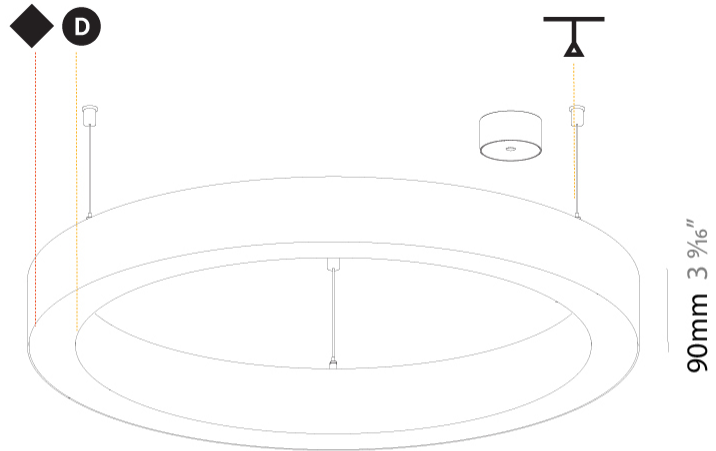

GENERAL

Series: Glorious
Subseries: Glorious Slim
Brand: Prolicht
Division: Architectural
Mounting Type: Suspension
Mounting Location: Ceiling
Subcategory: Ambient

PHYSICAL

Shape: Round
Diameter (mm): 800
Diameter (in): 31 1/2
Height (mm): 90
Height (in): 3 9/16
Max. Overall Height (mm): 2090
Max. Overall Height (in): 82 5/16
Light Distribution: Direct
Weight (kg): 6.772
Weight (lbs): 14.93
Diffuser: PMMA - Opal or Micro-Prism
Fixture Finish: SSR / BKV / CWI / CRY / HAB / LAG / UFT / ITA / RUA / RUR / MIC / FTG / MYG / TWT / LOD / PUS / FRO / FUP / KIA / POP / BLS / SPG / MEY / GOH / GUM / CHC / COM / ABZ / JAG / OBR / MOS / ROR
Fixture Material: Aluminum
Cable Details: 2000mm or 6000mm Transparent Cable

ELECTRICAL

Lamp Type: LED (Zhaga Standard)
Input Wattage (W): 56
Total Output Wattage (W): 48
Dimming: Tri-Mode (Non-Dimming and Phase Dimming (120Vac only) and 0-10V Dimming)
Driver Included: Yes
Driver Location: Integrated
Driver Type: Constant Current - Universal
Driver Class: Class 2
Input Voltage (V): 120 - 277
Constant Current (MA): 350

LED

Color Temperature (°K): 3000 / 3500 / 4000
Max. Delivered Lumen (lm): 5450 / 5557 / 5670
CRI: >80 CRI
Efficiency (%): 88
Lamp Life (hrs): 50000

OPTICAL

RATINGS AND CERTIFICATIONS

Certified By: Certified for North American Standards
IP rating: IP20

Ø 670mm 26 3/8"

Ø 800mm 31 1/2"

90mm 3 9/16"