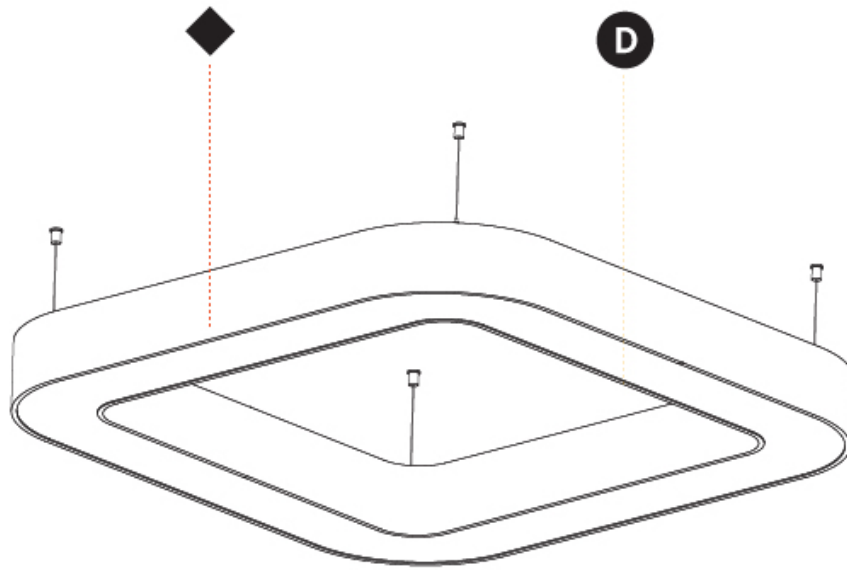

GLORIOUS QUANTUM SUSPENSION

A30215-

PROJECT _____

TYPE _____

SPECIFIER _____

QUANTITY _____

DATE _____

A