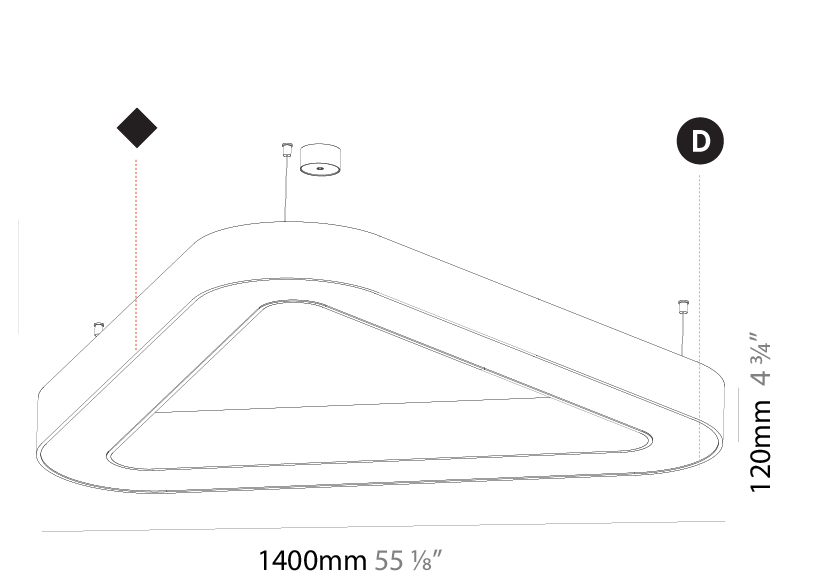

GENERAL

Series: Glorious
Subseries: Glorious Victory
Brand: Prolicht
Division: Architectural
Mounting Type: Suspension
Mounting Location: Ceiling
Subcategory: Ambient

PHYSICAL

Shape: Abstract
Length (mm): 1400
Length (in): 55 1/8
Width (mm): 1400
Width (in): 55 1/8
Height (mm): 120
Height (in): 4 3/4
Max. Overall Height (mm): 2120
Max. Overall Height (in): 83 7/16
Light Distribution: Direct
Weight (kg): 13.892
Weight (lbs): 30.56
Diffuser: PMMA - Opal or Micro-Prism
Fixture Finish: SSR / BKV / CWI / CRY / HAB / LAG / UFT / ITA / RUA / RUR / MIC / FTG / MYG / TWT / LOD / PUS / FRO / FUP / KIA / POP / BLS / SPG / MEY / GOH / GUM / CHC / COM / ABZ / JAG / OBR / MOS / ROR
Fixture Material: Aluminum

ELECTRICAL

Lamp Type: LED (Zhaga Standard)
Input Wattage (W): 60
Total Output Wattage (W): 48 / 38.4 (3500K)
Dimming: Non-Dimming / Phase Dimming (120Vac only) / 0-10V Dimming
Driver Included: Yes
Driver Location: Integrated
Driver Type: Constant Current - 120 / 277Vac
Driver Class: Class 2
Input Voltage (V): 120 - 277
Constant Current (MA): 350 / 1200 (3500K)

LED

Color Temperature (°K): 3000 / 3500 / 4000
Max. Delivered Lumen (lm): 5540 / 5733 / 5850
CRI: >80 CRI
Efficiency (%): 0.65
Lamp Life (hrs): 50000

OPTICAL

RATINGS AND CERTIFICATIONS

Certified By: Certified for North American Standards
IP rating: IP20