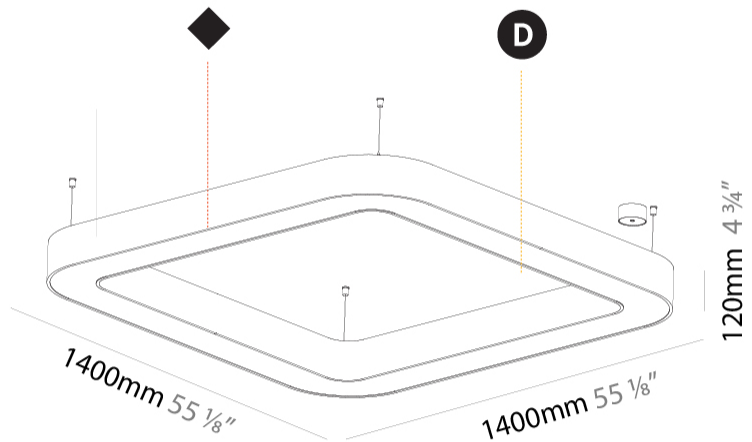

GENERAL

Series: Glorious
Subseries: Glorious Quantum
Brand: Prolicht
Division: Architectural
Mounting Type: Suspension
Mounting Location: Ceiling
Subcategory: Ambient

PHYSICAL

Shape: Square
Length (mm): 1400
Length (in): 55 1/8
Width (mm): 1400
Width (in): 55 1/8
Height (mm): 120
Height (in): 4 3/4
Max. Overall Height (mm): 2120
Max. Overall Height (in): 83 7/16
Light Distribution: Direct
Weight (kg): 17.644
Weight (lbs): 38.82
Diffuser: PMMA - Opal or Micro-Prism
Fixture Finish: SSR / BKV / CWI / CRY / HAB / LAG / UFT / ITA / RUA / RUR / MIC / FTG / MYG / TWT / LOD / PUS / FRO / FUP / KIA / POP / BLS / SPG / MEY / GOH / GUM / CHC / COM / ABZ / JAG / OBR / MOS / ROR
Fixture Material: Aluminum

ELECTRICAL

Lamp Type: LED (Zhaga Standard)
Input Wattage (W): 80
Total Output Wattage (W): 64 / 51.2 (3500K)
Dimming: Non-Dimming / Phase Dimming (120Vac only) / 0-10V Dimming
Driver Included: Yes
Driver Location: Integrated
Driver Type: Constant Current - 120 / 277Vac
Driver Class: Class 2
Input Voltage (V): 120 - 277
Constant Current (MA): 350 / 800 (3500K)

LED

Color Temperature (°K): 3000 / 3500 / 4000
Max. Delivered Lumen (lm): 7380 / 7644 / 7800
CRI: >80 CRI
Efficiency (%): 0.65
Lamp Life (hrs): 50000

OPTICAL

RATINGS AND CERTIFICATIONS

Certified By: Certified for North American Standards
IP rating: IP20