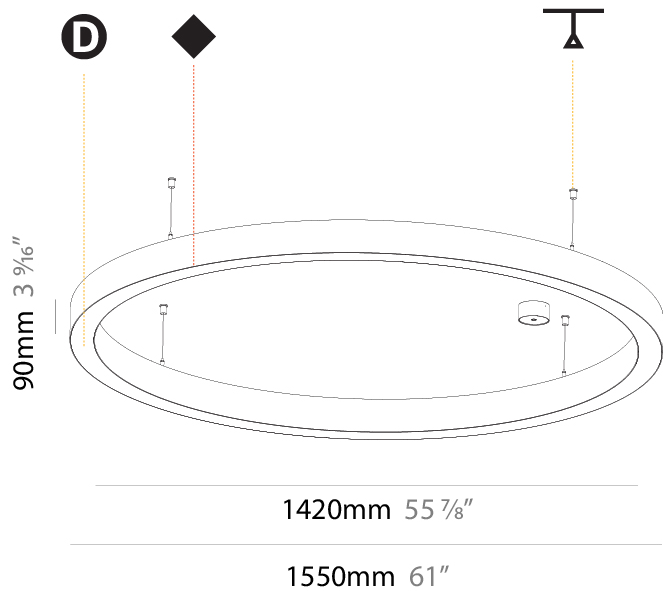

GENERAL

Series: Glorious
Subseries: Glorious Slim
Brand: Prolicht
Division: Architectural
Mounting Type: Suspension
Mounting Location: Ceiling
Subcategory: Ambient

PHYSICAL

Shape: Round
Diameter (mm): 1550
Diameter (in): 61
Depth (mm): 90
Depth (in): 3 ⁹/₁₆
Max. Overall Height (mm): 2090
Max. Overall Height (in): 82 ⁵/₁₆
Light Distribution: Direct
Weight (kg): 14.447
Weight (lbs): 31.78
Diffuser: PMMA - Opal or Micro-Prism
Fixture Finish: SSR / BKV / CWI / CRY / HAB / UFT / ITA / RUA / FTG / MYG / LOD / PUS / FRO / FUP / KIA / POP / BLS / SPG / MEY / GOH / GUM / CHC / COM / ABZ / JAG / OBR / MOS / ROR
Fixture Material: Aluminum
Cable Details: 2000mm or 6000mm Transparent Cable

ELECTRICAL

Lamp Type: LED (Zhaga Standard)
Input Wattage (W): 112
Total Output Wattage (W): 96
Dimming: Tri-Mode (Non-Dimming and Phase Dimming (120Vac only) and 0-10V Dimming)
Driver Included: Yes
Driver Location: Integrated
Driver Type: Constant Current - Universal
Driver Class: Class 2
Input Voltage (V): 120 - 277
Constant Current (MA): 350

LED

Color Temperature (*K): 3000 / 3500 / 4000
Max. Delivered Lumen (lm): 13580 / 13857 / 14140
CRI: >80 CRI
Efficiency (%): 88
Lamp Life (hrs): 50000

OPTICAL

RATINGS AND CERTIFICATIONS

Certified By: Certified for North American Standards
IP rating: IP20