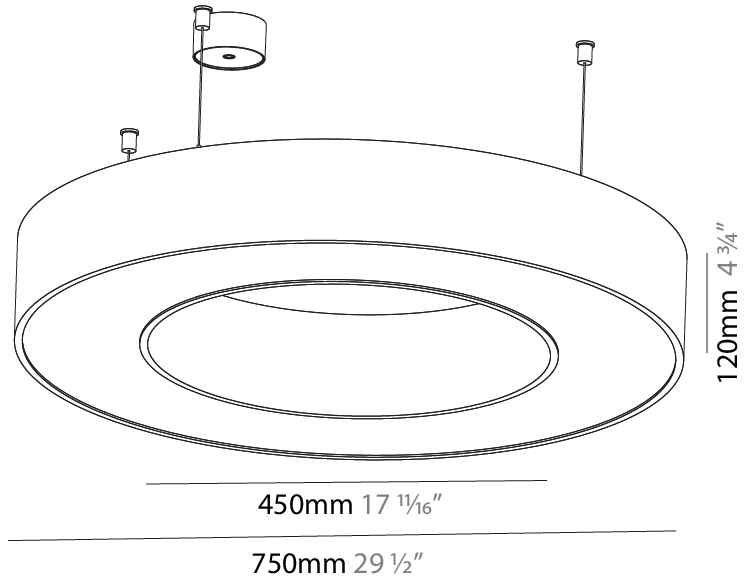

GENERAL

Series: Glorious
Subseries: Glorious
Brand: Prolight
Division: Architectural
Mounting Type: Suspension
Mounting Location: Ceiling
Subcategory: Ambient

PHYSICAL

Shape: Round
Diameter (mm): 750
Diameter (in): 29 1/2
Height (mm): 120
Height (in): 4 3/4
Max. Overall Height (mm): 2120
Max. Overall Height (in): 83 7/16
Light Distribution: Direct
Weight (kg): 7.062
Weight (lbs): 15.56
Diffuser: PMMA - Opal or Micro-Prism
Fixture Finish: SSR / BKV / CWI / CRY / HAB / LAG / UFT / ITA / RUA / RUR / MIC / FTG / MYG / TWT / LOD / PUS / FRO / FUP / KIA / POP / BLS / SPG / MEY / GOH / GUM / CHC / COM / ABZ / JAG / OBR / MOS / ROR
Fixture Material: Aluminum

ELECTRICAL

Lamp Type: LED (Zhaga Standard)
Input Wattage (W): 30
Total Output Wattage (W): 24 / 19.2 (3500K)
Dimming: Non-Dimming / Phase Dimming (120Vac only) / 0-10V Dimming
Driver Included: Yes
Driver Location: Integrated
Driver Type: Constant Current
Driver Class: Class 2
Input Voltage (V): 120 - 277
Constant Current (MA): 350 / 600 (3500K)

LED

Color Temperature (°K): 3000 / 3500 / 4000
Max. Delivered Lumen (lm): 2770 / 2862 / 2920
CRI: >80 CRI
Efficiency (%): 65
Lamp Life (hrs): 50000

OPTICAL

RATINGS AND CERTIFICATIONS

Certified By: Certified for North American Standards
IP rating: IP20