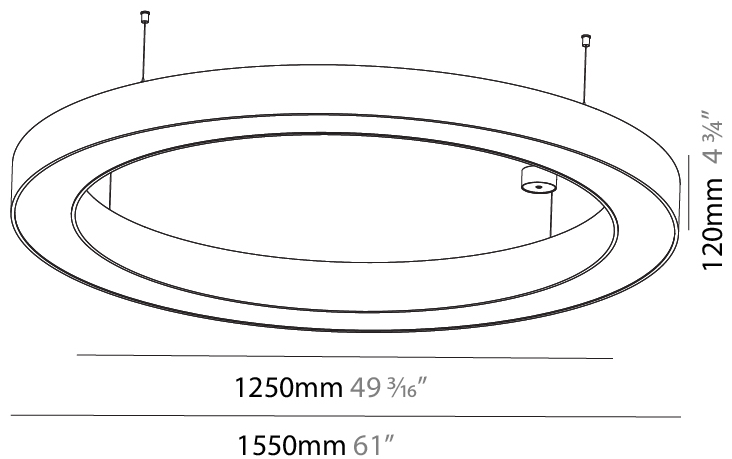

GENERAL

Series: Glorious
Subseries: Glorious
Brand: Prolicht
Division: Architectural
Mounting Type: Suspension
Mounting Location: Ceiling
Subcategory: Ambient

PHYSICAL

Shape: Round
Diameter (mm): 1550
Diameter (in): 61
Height (mm): 120
Height (in): 4 ³/₄
Max. Overall Height (mm): 2120
Max. Overall Height (in): 83 ⁷/₁₆
Light Distribution: Direct
Weight (kg): 16.737
Weight (lbs): 36.82
Diffuser: PMMA - Opal or Micro-Prism
Fixture Finish: SSR / BKV / CWI / CRY / HAB / LAG / UFT / ITA / RUA / RUR / MIC / FTG / MYG / TWT / LOD / PUS / FRO / FUP / KIA / POP / BLS / SPG / MEY / GOH / GUM / CHC / COM / ABZ / JAG / OBR / MOS / ROR
Fixture Material: Aluminum

ELECTRICAL

Lamp Type: LED (Zhaga Standard)
Input Wattage (W): 75
Total Output Wattage (W): 60 / 48 (3500K)
Dimming: Non-Dimming / Phase Dimming (120Vac only) / 0-10V Dimming
Driver Included: Yes
Driver Location: Integrated
Driver Type: Constant Current
Driver Class: Class 2
Input Voltage (V): 120 - 277
Constant Current (MA): 350 / 700/800 (3500K)

LED

Color Temperature (°K): 3000 / 3500 / 4000
Max. Delivered Lumen (lm): 6920 / 7164 / 7310
CRI: >80 CRI
Efficiency (%): 0.65
Lamp Life (hrs): 50000

OPTICAL

RATINGS AND CERTIFICATIONS

Certified By: Certified for North American Standards
IP rating: IP20