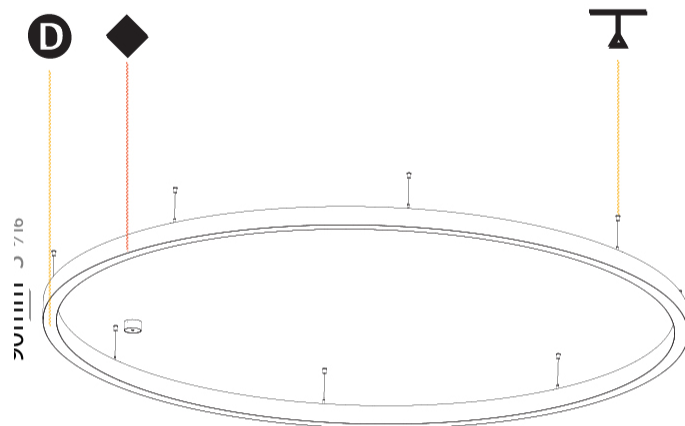

GENERAL

Series: Glorious
Subseries: Glorious Slim
Brand: Prolicht
Division: Architectural
Mounting Type: Suspension
Mounting Location: Ceiling
Subcategory: Ambient

PHYSICAL

Shape: Round
Diameter (mm): 3000
Diameter (in): 118 7/8
Height (mm): 90
Height (in): 3 9/16
Max. Overall Height (mm): 2090
Max. Overall Height (in): 82 5/16
Light Distribution: Direct / Indirect
Weight (kg): 31.716
Weight (lbs): 69.93
Diffuser: PMMA - Opal or Micro-Prism
Fixture Finish: SSR / BKV / CWI / CRY / HAB / LAG / UFT / ITA / RUA / RUR / MIC / FTG / MYG / TWT / LOD / PUS / FRO / FUP / KIA / POP / BLS / SPG / MEY / GOH / GUM / CHC / COM / ABZ / JAG / OBR / MOS / ROR
Fixture Material: Aluminum
Cable Details: 2000mm or 6000mm Transparent Cable

ELECTRICAL

Lamp Type: LED (Zhaga Standard)
Input Wattage (W): 224 / 112
Total Output Wattage (W): 192 / 84
Dimming: Tri-Mode (Non-Dimming and Phase Dimming (120Vac only) and 0-10V Dimming)
Driver Included: Yes
Driver Location: Integrated
Driver Type: Constant Current - Universal
Driver Class: Class 2
Input Voltage (V): 120 - 277
Constant Current (MA): 350

LED

Color Temperature (°K): 3000 / 3500 / 4000
Max. Delivered Lumen (lm): 38980 / 39798 / 40610
CRI: >80 CRI
Lamp Life (hrs): 50000

OPTICAL

RATINGS AND CERTIFICATIONS

Certified By: Certified for North American Standards
IP rating: IP20

2870mm 113"

3000mm 118 7/8"