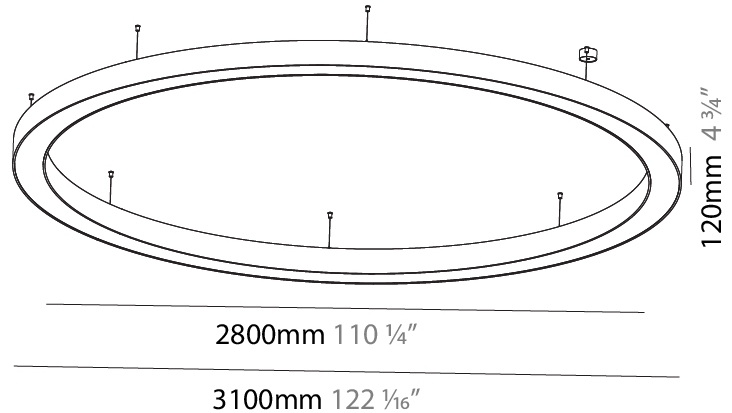

GENERAL

Series: Glorious
Subseries: Glorious
Brand: Prolicht
Division: Architectural
Mounting Type: Suspension
Mounting Location: Ceiling
Subcategory: Ambient

PHYSICAL

Shape: Round
Diameter (mm): 3100
Diameter (in): 122 1/16
Depth (mm): 120
Depth (in): 4 3/4
Max. Overall Height (mm): 2120
Max. Overall Height (in): 83 7/16
Light Distribution: Direct / Indirect
Weight (kg): 40.905
Weight (lbs): 90.18
Diffuser: PMMA - Opalor Micro-Prism
Fixture Finish: SSR / BKV / CWI / CRY / HAB / LAG / UFT / ITA / RUA / RUR / MIC / FTG / MYG / TWT / LOD / PUS / FRO / FUP / KIA / POP / BLS / SPG / MEY / GOH / GUM / CHC / COM / ABZ / JAG / OBR / MOS / ROR
Fixture Material: Aluminum

ELECTRICAL

Lamp Type: LED (Zhaga Standard)
Input Wattage (W): 240
Total Output Wattage (W): 192 / 153.6 (3500K)
Dimming: Non-Dimming / Phase Dimming (120Vac only) / 0-10V Dimming
Driver Included: Yes
Driver Location: Integrated
Driver Type: Constant Current - 120 / 277Vac
Driver Class: Class 2
Input Voltage (V): 120 - 277
Constant Current (MA): 350 / 800 (3500K)

LED

Color Temperature (°K): 3000 / 3500 / 4000
Max. Delivered Lumen (lm): 14770 / 15288 / 15600 Direct / 10220 / 10584 / 10800 Indirect
CRI: >80 CRI
Efficiency (%): 70
Lamp Life (hrs): 50000

OPTICAL

RATINGS AND CERTIFICATIONS

Certified By: Certified for North American Standards
IP rating: IP20

PROJECT _____
TYPE _____
SPECIFIER _____
QUANTITY _____
DATE _____