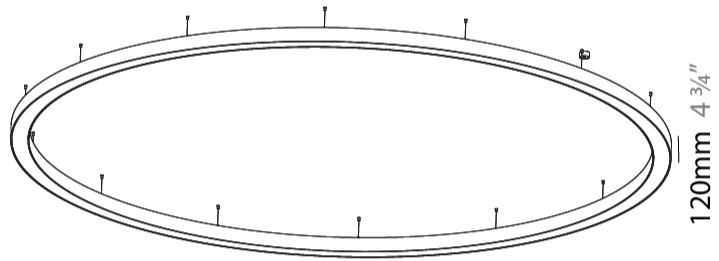

GENERAL

Series: Glorious
 Subseries: Glorious
 Brand: Prolight
 Division: Architectural
 Mounting Type: Suspension
 Mounting Location: Ceiling
 Subcategory: Ambient

PHYSICAL

Shape: Round
 Diameter (mm): 5400
 Diameter (in): 212 5/8
 Depth (mm): 120
 Depth (in): 4 3/4
 Max. Overall Height (mm): 2120
 Max. Overall Height (in): 83 7/16
 Light Distribution: Direct
 Weight (kg): 69.5
 Weight (lbs): 152.9
 Diffuser: PMMA - Opal or Micro-Prism
 Fixture Finish: SSR / BKV / CWI / CRY / HAB / UFT / ITA / RUA / FTG / MYG / LOD / PUS / FRO / FUP / KIA / POP / BLS / SPG / MEY / GOH / GUM / CHC / COM / ABZ / JAG / OBR / MOS / ROR
 Fixture Material: Aluminum

5100mm 200 13/16"

5400mm 212 5/8"

A30188-

PROJECT _____

TYPE _____

SPECIFIER _____

QUANTITY _____

DATE _____

GENERAL

Series: Glorious
 Subseries: Glorious
 Brand: Prolicht
 Division: Architectural
 Mounting Type: Suspension
 Mounting Location: Ceiling
 Subcategory: Ambient

PHYSICAL

Shape: Round
 Diameter (mm): 5400
 Diameter (in): 212 ⁵/₈
 Height (mm): 120
 Height (in): 4 ³/₄
 Max. Overall Height (mm): 2120
 Max. Overall Height (in): 83 ⁷/₁₆
 Light Distribution: Direct / Indirect
 Weight (kg): 71.452
 Weight (lbs): 157.19
 Diffuser: PMMA - Opal or Micro-Prism
 Fixture Finish: SSR / BKV / CWI / CRY / HAB / UFT / ITA / RUA / FTG / MYG / LOD / PUS / FRO / FUP / KIA / POP / BLS / SPG / MEY / GOH / GUM / CHC / COM / ABZ / JAG / OBR / MOS / ROR
 Fixture Material: Aluminum