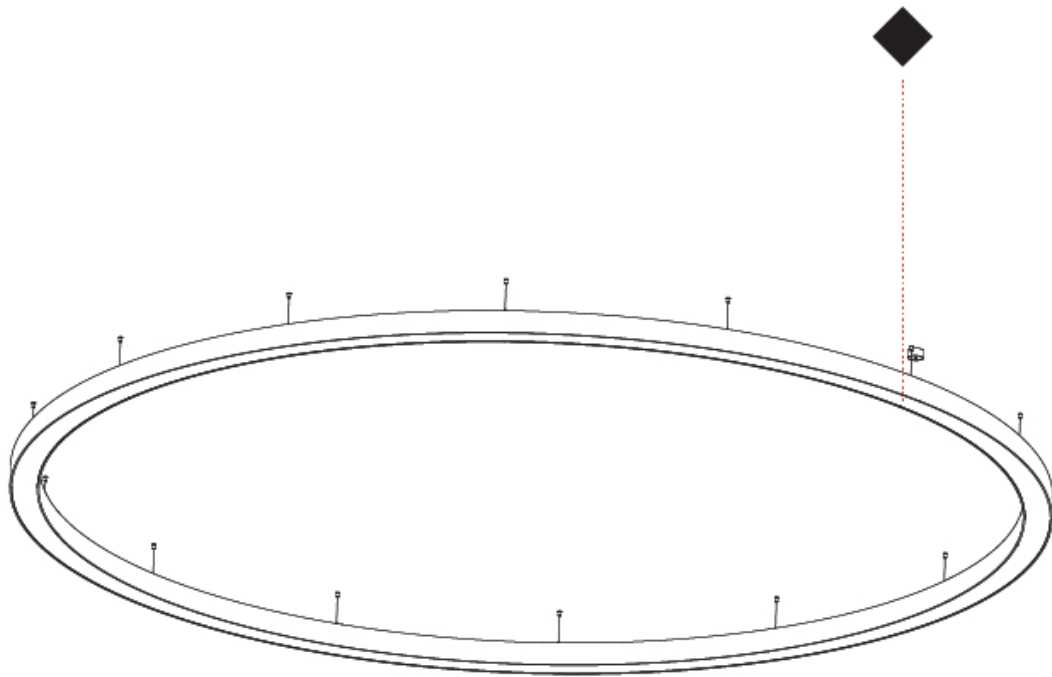

5100mm 200 13/16"

5400mm 212 5/8"

A30188-

PROJECT _____

TYPE _____

SPECIFIER _____

QUANTITY _____

DATE _____

GENERAL

Series: Glorious
 Subseries: Glorious
 Brand: Prolicht
 Division: Architectural
 Mounting Type: Suspension
 Mounting Location: Ceiling
 Subcategory: Ambient

PHYSICAL

Shape: Round
 Diameter (mm): 5400
 Diameter (in): 212 ⁵/₈
 Height (mm): 120
 Height (in): 4 ³/₄
 Max. Overall Height (mm): 2120
 Max. Overall Height (in): 83 ⁷/₁₆
 Light Distribution: Direct / Indirect
 Weight (kg): 71.452
 Weight (lbs): 157.19
 Diffuser: PMMA - Opal or Micro-Prism
 Fixture Finish: SSR / BKV / CWI / CRY / HAB / UFT / ITA / RUA / FTG / MYG / LOD / PUS / FRO / FUP / KIA / POP / BLS / SPG / MEY / GOH / GUM / CHC / COM / ABZ / JAG / OBR / MOS / ROR
 Fixture Material: Aluminum