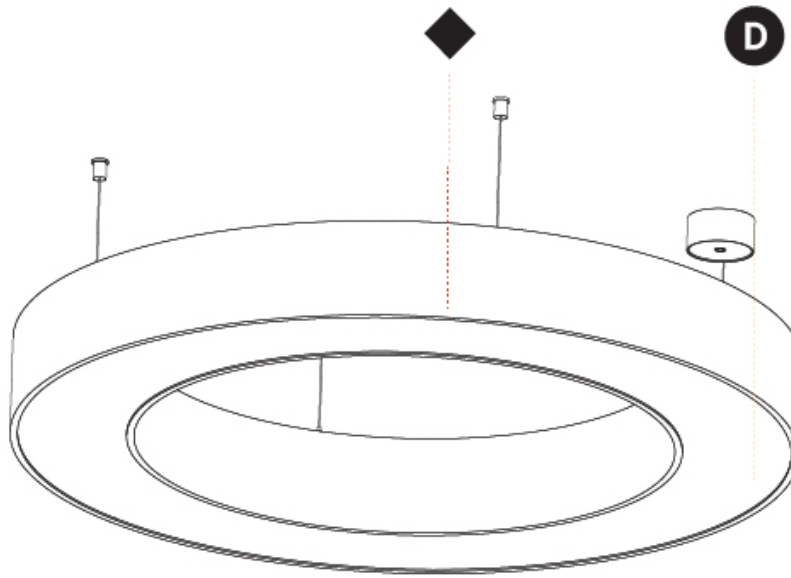

A30303-

PROJECT _____

TYPE _____

SPECIFIER _____

QUANTITY _____

DATE _____