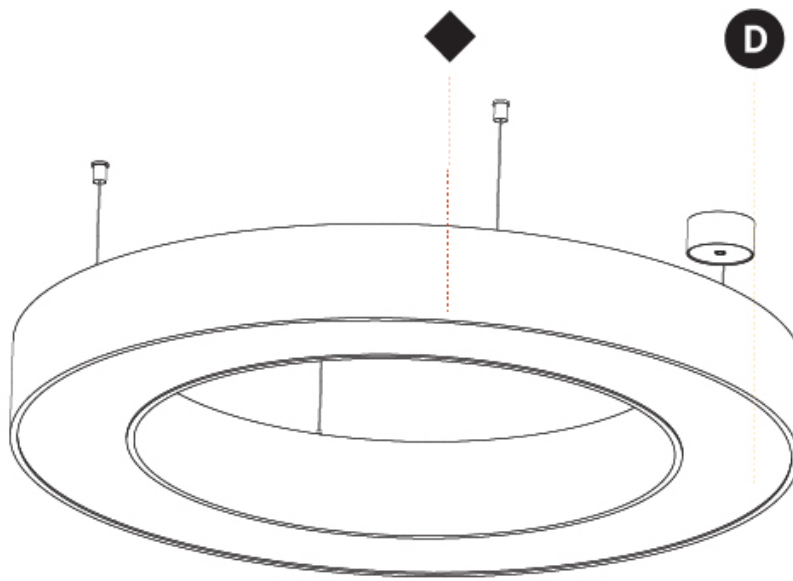

A30229-

PROJECT _____

TYPE _____

SPECIFIER _____

QUANTITY _____

DATE _____