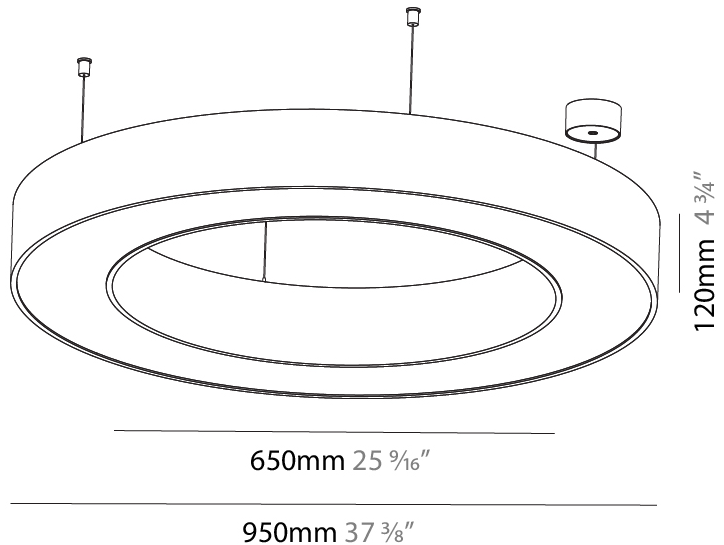

GENERAL

Series: Glorious
Subseries: Glorious
Brand: Prolight
Division: Architectural
Mounting Type: Suspension
Mounting Location: Ceiling
Subcategory: Ambient

PHYSICAL

Shape: Round
Diameter (mm): 950
Diameter (in): 37 ³/₈
Height (mm): 120
Height (in): 4 ³/₄
Max. Overall Height (mm): 2120
Max. Overall Height (in): 83 ⁷/₁₆
Light Distribution: Direct / Indirect
Weight (kg): 10.395
Weight (lbs): 22.92
Diffuser: [PMMA - Opal or Micro-Prism](#)
Fixture Finish: [SSR / BKV / CWI / CRY / HAB / UFT / ITA / RUA / FTG / MYG / LOD / PUS / FRO / FUP / KIA / POP / BLS / SPG / MEY / GOH / GUM / CHC / COM / ABZ / JAG / OBR / MOS / ROR](#)
Fixture Material: Aluminum

ELECTRICAL

Lamp Type: LED (Zhaga Standard)
Input Wattage (W): 58.5
Total Output Wattage (W): 52 / 41.6 (3500K)
Dimming: [Non-Dimming / Phase Dimming (120Vac only) / 0-10V Dimming](#)
Driver Included: Yes
Driver Location: Integrated
Driver Type: Constant Current
Driver Class: Class 2
Input Voltage (V): 120 - 277
Constant Current (MA): 350 / 900/400 (3500K)

LED

[Color Temperature (°K): 3000 / 3500 / 4000](#)
Max. Delivered Lumen (lm): 4150 / 4302 / 4390 Direct / 1850/ 1911 / 150
CRI: >80 CRI
Efficiency (%): 69
Lamp Life (hrs): 50000

OPTICAL

RATINGS AND CERTIFICATIONS

Certified By: Certified for North American Standards
IP rating: IP20