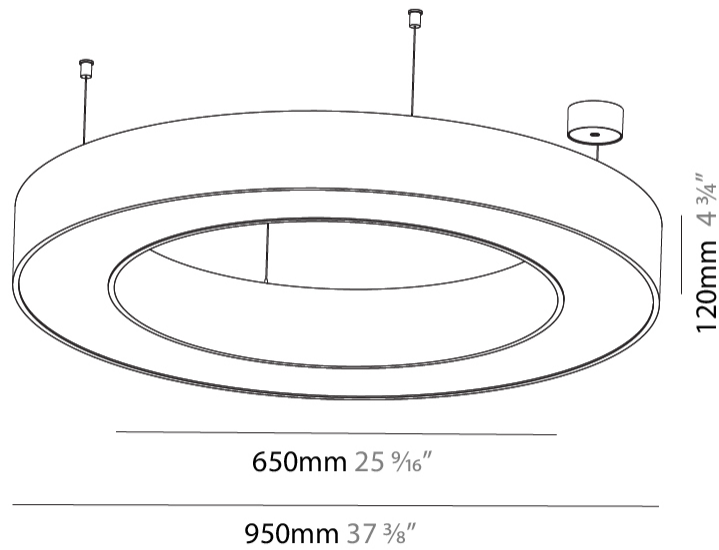

GENERAL

Series: Glorious
Subseries: Glorious
Brand: Prolicht
Division: Architectural
Mounting Type: Suspension
Mounting Location: Ceiling
Subcategory: Ambient

PHYSICAL

Shape: Round
Diameter (mm): 950
Diameter (in): 37 ³/₈
Height (mm): 120
Height (in): 4 ³/₄
Max. Overall Height (mm): 2120
Max. Overall Height (in): 83 ⁷/₁₆
Light Distribution: Direct
Weight (kg): 9.172
Weight (lbs): 20.22
Diffuser: [PMMA - Opal or Micro-Prism](#)
Fixture Finish: [SSR / BKV / CWI / CRY / HAB / UFT / ITA / RUA / FTG / MYG / LOD / PUS / FRO / FUP / KIA / POP / BLS / SPG / MEY / GOH / GUM / CHC / COM / ABZ / JAG / OBR / MOS / ROR](#)
Fixture Material: Aluminum

ELECTRICAL

Lamp Type: LED (Zhaga Standard)
Input Wattage (W): 45
Total Output Wattage (W): 36 / 28.8 (3500K)
Dimming: [Non-Dimming / Phase Dimming (120Vac only) / 0-10V Dimming](#)
Driver Included: Yes
Driver Location: Integrated
Driver Type: Constant Current
Driver Class: Class 2
Input Voltage (V): 120 - 277
Constant Current (MA): 350 / 900 (3500K)

LED

Color Temperature (°K): [3000 / 3500 / 4000](#)
Max. Delivered Lumen (lm): 4150 / 4302 / 4390
CRI: >80 CRI
Efficiency (%): 65
Lamp Life (hrs): 50000

OPTICAL

RATINGS AND CERTIFICATIONS

Certified By: Certified for North American Standards
IP rating: IP20