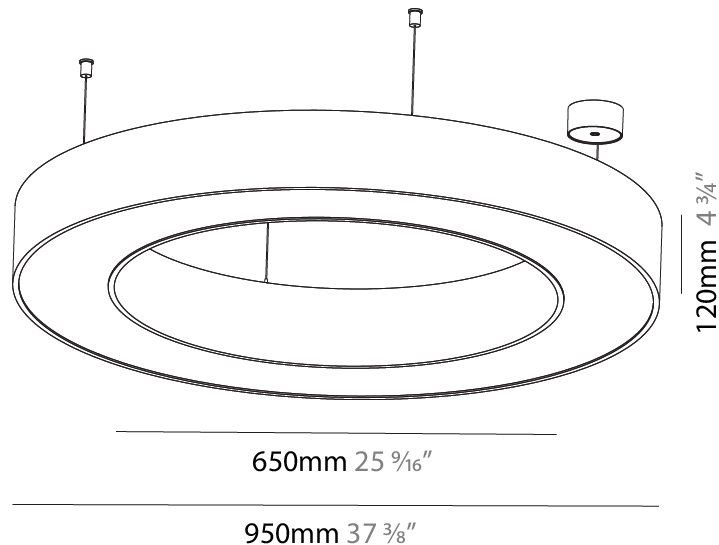

GENERAL

Series: Glorious
Subseries: Glorious
Brand: Prolicht
Division: Architectural
Mounting Type: Suspension
Mounting Location: Ceiling
Subcategory: Ambient

PHYSICAL

Shape: Round
Diameter (mm): 950
Diameter (in): 37 ⁷/₈
Height (mm): 120
Height (in): 4 ³/₄
Max. Overall Height (mm): 2120
Max. Overall Height (in): 83 ⁷/₁₆
Light Distribution: Direct
Weight (kg): 9.172
Weight (lbs): 20.22
Diffuser: PMMA - Opal or Micro-Prism
Fixture Finish: SSR / BKV / CWI / CRY / HAB / LAG / UFT / ITA / RUA / RUR / MIC / FTG / MYG / TWT / LOD / PUS / FRO / FUP / KIA / POP / BLS / SPG / MEY / GOH / GUM / CHC / COM / ABZ / JAG / OBR / MOS / ROR
Fixture Material: Aluminum

ELECTRICAL

Lamp Type: LED (Zhaga Standard)
Input Wattage (W): 45
Total Output Wattage (W): 36 / 28.8 (3500K)
Dimming: Non-Dimming / Phase Dimming (120Vac only) / 0-10V Dimming
Driver Included: Yes
Driver Location: Integrated
Driver Type: Constant Current
Driver Class: Class 2
Input Voltage (V): 120 - 277
Constant Current (MA): 350 / 900 (3500K)

LED

Color Temperature (°K): 3000 / 3500 / 4000
Max. Delivered Lumen (lm): 4150 / 4302 / 4390
CRI: >80 CRI
Efficiency (%): 65
Lamp Life (hrs): 50000

OPTICAL

RATINGS AND CERTIFICATIONS

Certified By: Certified for North American Standards
IP rating: IP20