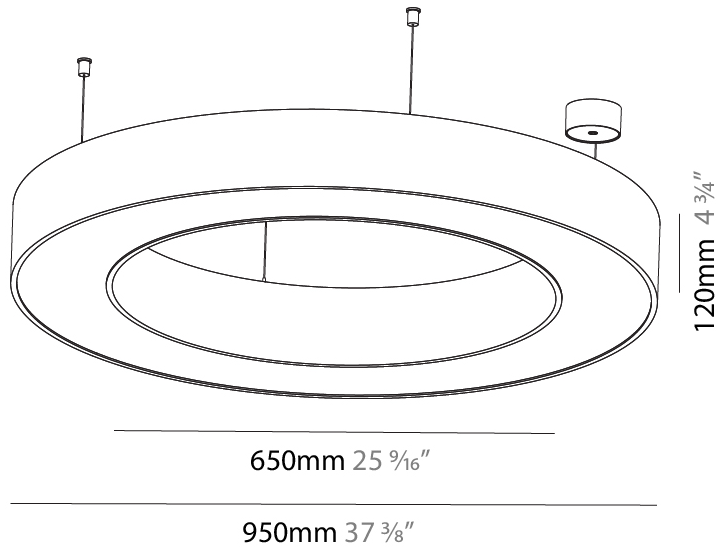

GENERAL

Series: Glorious
Subseries: Glorious
Brand: Prolicht
Division: Architectural
Mounting Type: Suspension
Mounting Location: Ceiling
Subcategory: Ambient

PHYSICAL

Shape: Round
Diameter (mm): 950
Diameter (in): 37 ³/₈
Height (mm): 120
Height (in): 4 ³/₄
Max. Overall Height (mm): 2120
Max. Overall Height (in): 83 ⁷/₁₆
Light Distribution: Direct / Indirect
Weight (kg): 10.395
Weight (lbs): 22.92
Diffuser: PMMA - Opal or Micro-Prism
Fixture Finish: SSR / BKV / CWI / CRY / HAB / UFT / ITA / RUA / FTG / MYG / LOD / PUS / FRO / FUP / KIA / POP / BLS / SPG / MEY / GOH / GUM / CHC / COM / ABZ / JAG / OBR / MOS / ROR
Fixture Material: Aluminum

ELECTRICAL

Lamp Type: LED (Zhaga Standard)
Input Wattage (W): 58.5
Total Output Wattage (W): 52 / 41.6 (3500K)
Dimming: Non-Dimming / Phase Dimming (120Vac only) / 0-10V Dimming
Driver Included: Yes
Driver Location: Integrated
Driver Type: Constant Current
Driver Class: Class 2
Input Voltage (V): 120 - 277
Constant Current (MA): 350 / 900/400 (3500K)

LED

Color Temperature (°K): 3000 / 3500 / 4000
Max. Delivered Lumen (lm): 4150 / 4302 / 4390 Direct / 1850/ 1911 / 150
CRI: >80 CRI
Efficiency (%): 69
Lamp Life (hrs): 50000

OPTICAL

RATINGS AND CERTIFICATIONS

Certified By: Certified for North American Standards
IP rating: IP20

PROJECT _____
TYPE _____
SPECIFIER _____
QUANTITY _____
DATE _____