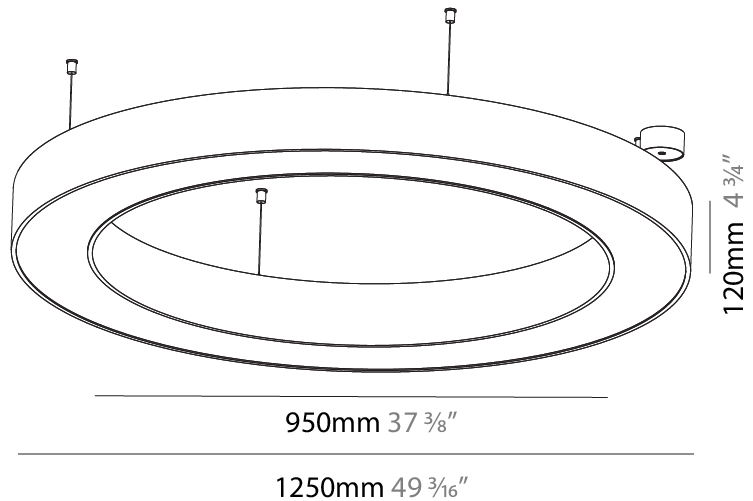

GENERAL

Series: Glorious
Subseries: Glorious
Brand: Prolicht
Division: Architectural
Mounting Type: Suspension
Mounting Location: Ceiling
Subcategory: Ambient

PHYSICAL

Shape: Round
Diameter (mm): 1250
Diameter (in): 49 3/16
Height (mm): 120
Height (in): 4 3/4
Max. Overall Height (mm): 2120
Max. Overall Height (in): 83 7/16
Light Distribution: Direct
Weight (kg): 12.847
Weight (lbs): 28.26
Diffuser: PMMA - Opal or Micro-Prism
Fixture Finish: SSR / BKV / CWI / CRY / HAB / UFT / ITA / RUA / FTG / MYG / LOD / PUS / FRO / FUP / KIA / POP / BLS / SPG / MEY / GOH / GUM / CHC / COM / ABZ / JAG / OBR / MOS / ROR
Fixture Material: Aluminum

ELECTRICAL

Lamp Type: LED (Zhaga Standard)
Input Wattage (W): 60
Total Output Wattage (W): 48 / 38.4 (3500K)
Dimming: Non-Dimming / Phase Dimming (120Vac only) / 0-10V Dimming
Driver Included: Yes
Driver Location: Integrated
Driver Type: Constant Current
Driver Class: Class 2
Input Voltage (V): 120 - 277
Constant Current (MA): 350 / 1200 (3500K)

LED

Color Temperature (°K): 3000 / 3500 / 4000
Max. Delivered Lumen (lm): 5540 / 5733 / 5850
CRI: >80 CRI
Efficiency (%): 0.65
Lamp Life (hrs): 50000

OPTICAL

RATINGS AND CERTIFICATIONS

Certified By: Certified for North American Standards
IP rating: IP20