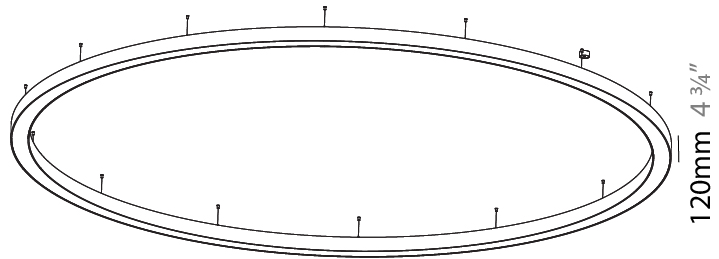

GENERAL

Series: Glorious
Subseries: Glorious
Brand: Prolicht
Division: Architectural
Mounting Type: Suspension
Mounting Location: Ceiling
Subcategory: Ambient

PHYSICAL

Shape: Round
Diameter (mm): 5400
Diameter (in): 212 5/8
Depth (mm): 120
Depth (in): 4 3/4
Max. Overall Height (mm): 2120
Max. Overall Height (in): 83 7/16
Light Distribution: Direct
Weight (kg): 69.5
Weight (lbs): 152.9
Diffuser: PMMA - Opal or Micro-Prism
Fixture Finish: [SSR / BKV / CWI / CRY / HAB / UFT / ITA / RUA / FTG / MYG / LOD / PUS / FRO / FUP / KIA / POP / BLS / SPG / MEY / GOH / GUM / CHC / COM / ABZ / JAG / OBR / MOS / ROR](#)
Fixture Material: Aluminum

ELECTRICAL

Lamp Type: LED (Zhaga Standard)
Input Wattage (W): 280
Total Output Wattage (W): 224 / 179.2 (3500K)
Dimming: [Non-Dimming / Phase Dimming (120Vac only) / 0-10V Dimming](#)
Driver Included: Yes
Driver Location: Integrated
Driver Type: Constant Current
Driver Class: Class 2
Input Voltage (V): 120 - 277
Constant Current (MA): 350 / 1400 (3500K)

LED

Color Temperature (°K): [3000 / 3500 / 4000](#)
Max. Delivered Lumen (lm): 25840 / 26754 / 27300
CRI: >80 CRI
Efficiency (%): 65
Lamp Life (hrs): 50000

OPTICAL

RATINGS AND CERTIFICATIONS

Certified By: Certified for North American Standards
IP rating: IP20