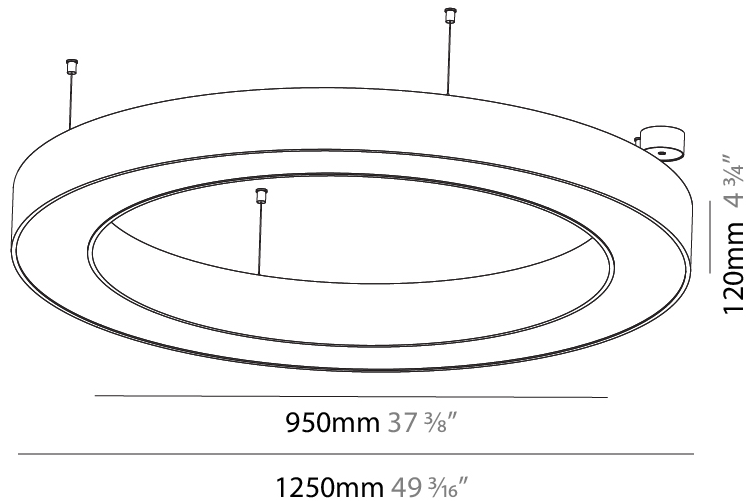

GENERAL

Series: Glorious
Subseries: Glorious
Brand: Prolicht
Division: Architectural
Mounting Type: Suspension
Mounting Location: Ceiling
Subcategory: Ambient

PHYSICAL

Shape: Round
Diameter (mm): 1250
Diameter (in): 49 ³/₁₆
Height (mm): 120
Height (in): 4 ³/₄
Max. Overall Height (mm): 2120
Max. Overall Height (in): 83 ⁷/₁₆
Light Distribution: Direct / Indirect
Weight (kg): 13.475
Weight (lbs): 29.70
Diffuser: PMMA - Opal or Micro-Prism
Fixture Finish: SSR / BKV / CWI / CRY / HAB / UFT / ITA / RUA / FTG / MYG / LOD / PUS / FRO / FUP / KIA / POP / BLS / SPG / MEY / GOH / GUM / CHC / COM / ABZ / JAG / OBR / MOS / ROR
Fixture Material: Aluminum

ELECTRICAL

Lamp Type: LED (Zhaga Standard)
Input Wattage (W): 90
Total Output Wattage (W): 72 / 57.6 (3500K)
Dimming: Non-Dimming / Phase Dimming (120Vac only) / 0-10V Dimming
Driver Included: Yes
Driver Location: Integrated
Driver Type: Constant Current
Driver Class: Class 2
Input Voltage (V): 120 - 277
Constant Current (MA): 350 / 1200/600 (3500K)

LED

Color Temperature (°K): 3000 / 3500 / 4000
Max. Delivered Lumen (lm): 5540 / 5733 / 5850 Direct / 3830 / 3969 / 4050 Indirect
CRI: >80 CRI
Efficiency (%): 68
Lamp Life (hrs): 50000

OPTICAL

RATINGS AND CERTIFICATIONS

Certified By: Certified for North American Standards
IP rating: IP20