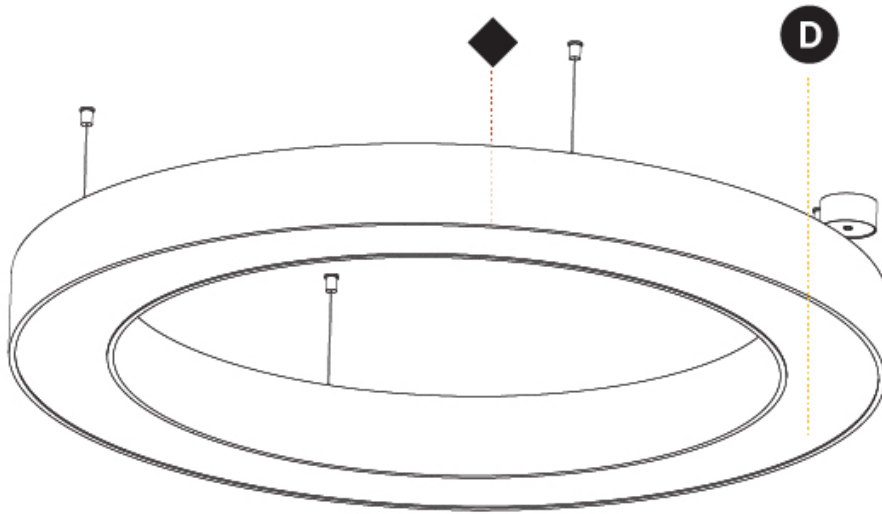

A30309-

PROJECT _____

TYPE _____

SPECIFIER _____

QUANTITY _____

DATE _____