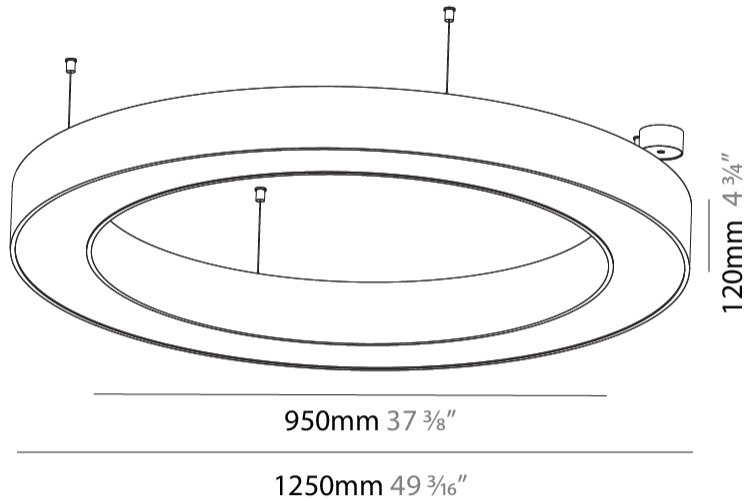

GENERAL

Series: Glorious
Subseries: Glorious
Brand: Prolicht
Division: Architectural
Mounting Type: Suspension
Mounting Location: Ceiling
Subcategory: Ambient

PHYSICAL

Shape: Round
Diameter (mm): 1250
Diameter (in): 49 3/16
Height (mm): 120
Height (in): 4 3/4
Max. Overall Height (mm): 2120
Max. Overall Height (in): 83 7/16
Light Distribution: Direct
Weight (kg): 12.847
Weight (lbs): 28.26
Diffuser: PMMA - Opal or Micro-Prism
Fixture Finish: SSR / BKV / CWI / CRY / HAB / UFT / ITA / RUA / FTG / MYG / LOD / PUS / FRO / FUP / KIA / POP / BLS / SPG / MEY / GOH / GUM / CHC / COM / ABZ / JAG / OBR / MOS / ROR
Fixture Material: Aluminum

ELECTRICAL

Lamp Type: LED (Zhaga Standard)
Input Wattage (W): 60
Total Output Wattage (W): 48 / 38.4 (3500K)
Dimming: Non-Dimming / Phase Dimming (120Vac only) / 0-10V Dimming
Driver Included: Yes
Driver Location: Integrated
Driver Type: Constant Current
Driver Class: Class 2
Input Voltage (V): 120 - 277
Constant Current (mA): 350 / 1200 (3500K)

LED

Color Temperature (°K): 3000 / 3500 / 4000
Max. Delivered Lumen (lm): 5540 / 5733 / 5850
CRI: >80 CRI
Efficiency (%): 0.65
Lamp Life (hrs): 50000

OPTICAL

RATINGS AND CERTIFICATIONS

Certified By: Certified for North American Standards
IP rating: IP20