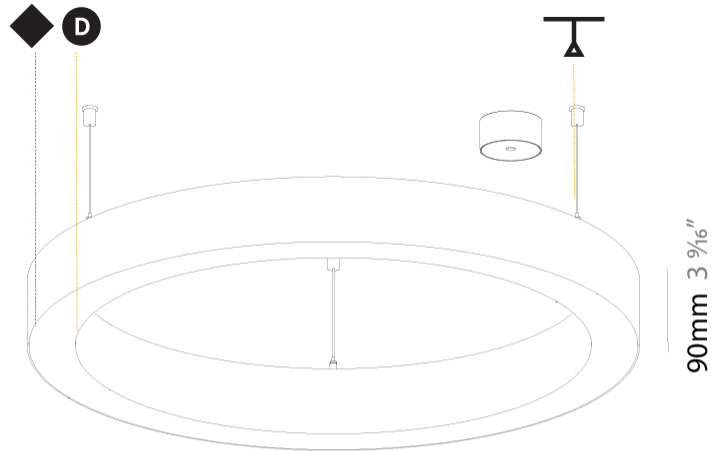

GENERAL

Series: Glorious
 Subseries: Glorious Slim
 Brand: Prolicht
 Division: Architectural
 Mounting Type: Suspension
 Mounting Location: Ceiling
 Subcategory: Ambient

PHYSICAL

Shape: Round
 Diameter (mm): 800
 Diameter (in): 31 1/2
 Height (mm): 90
 Height (in): 3 9/16
 Max. Overall Height (mm): 2090
 Max. Overall Height (in): 82 5/16
 Light Distribution: Direct
 Weight (kg): 6.772
 Weight (lbs): 14.93
 Diffuser: [PMMA - Opal or Micro-Prism](#)
 Fixture Finish: [SSR / BKV / CWI / CRY / HAB / LAG / UFT / ITA / RUA / RUR / MIC / FTG / MYG / TWT / LOD / PUS / FRO / FUP / KIA / POP / BLS / SPG / MEY / GOH / GUM / CHC / COM / ABZ / JAG / OBR / MOS / ROR](#)
 Fixture Material: Aluminum
 Cable Details: 2000mm or 6000mm Transparent Cable

OPTICAL

Beam Angle: 110

RATINGS AND CERTIFICATIONS

Certified By: Certified for North American Standards
 IP rating: IP20

Ø 670mm 26 3/8"

Ø 800mm 31 1/2"

90mm 3 9/16"

PROJECT	_____
TYPE	_____
SPECIFIER	_____
QUANTITY	_____
DATE	_____