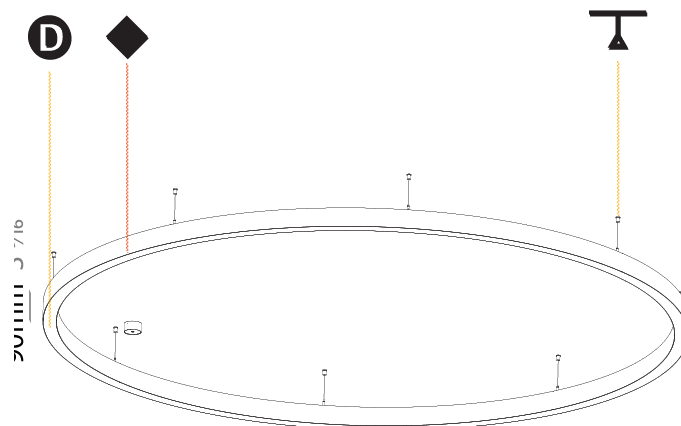

GENERAL

Series: Glorious
Subseries: Glorious Slim
Brand: Prolicht
Division: Architectural
Mounting Type: Suspension
Mounting Location: Ceiling
Subcategory: Ambient

PHYSICAL

Shape: Round
Diameter (mm): 3000
Diameter (in): 118 1/8
Height (mm): 90
Height (in): 3 9/16
Max. Overall Height (mm): 2090
Max. Overall Height (in): 82 5/16
Light Distribution: Direct / Indirect
Weight (kg): 31.716
Weight (lbs): 69.93
Diffuser: [PMMA - Opal or Micro-Prism](#)
Fixture Finish: [SSR / BKV / CWI / CRY / HAB / LAG / UFT / ITA / RUA / RUR / MIC / FTG / MYG / TWT / LOD / PUS / FRO / FUP / KIA / POP / BLS / SPG / MEY / GOH / GUM / CHC / COM / ABZ / JAG / OBR / MOS / ROR](#)
Fixture Material: Aluminum
Cable Details: 2000mm or 6000mm Transparent Cable

ELECTRICAL

Lamp Type: LED (Zhaga Standard)
Input Wattage (W): 224 / 112
Total Output Wattage (W): 192 / 84
Dimming: [Tri-Mode (Non-Dimming and Phase Dimming (120Vac only) and 0-10V Dimming)](#)
Driver Included: Yes
Driver Location: Integrated
Driver Type: Constant Current - Universal
Driver Class: Class 2
Input Voltage (V): 120 - 277
Constant Current (MA): 350

LED

[Color Temperature (°K): 3000 / 3500 / 4000](#)
Max. Delivered Lumen (lm): 38980 / 39798 / 40610
CRI: >80 CRI
Lamp Life (hrs): 50000

OPTICAL

RATINGS AND CERTIFICATIONS

Certified By: Certified for North American Standards
IP rating: IP20

2870mm 113"

3000mm 118 1/8"