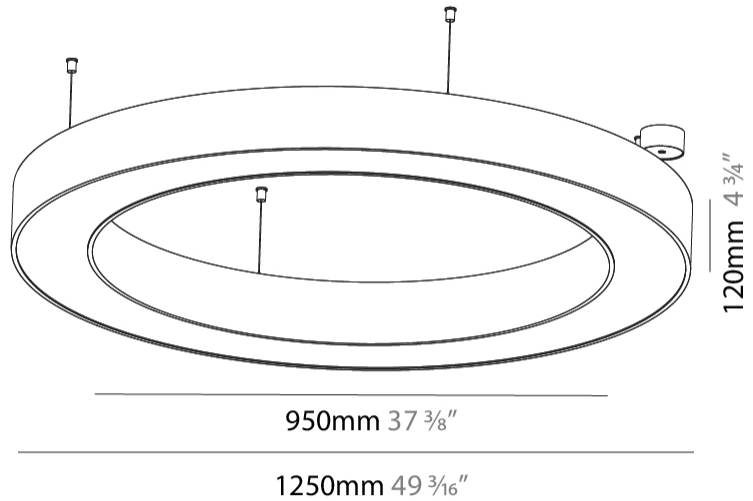

GENERAL

Series: Glorious
Subseries: Glorious
Brand: Prolicht
Division: Architectural
Mounting Type: Suspension
Mounting Location: Ceiling
Subcategory: Ambient

PHYSICAL

Shape: Round
Diameter (mm): 1250
Diameter (in): 49 ³/₁₆
Height (mm): 120
Height (in): 4 ³/₄
Max. Overall Height (mm): 2120
Max. Overall Height (in): 83 ⁷/₁₆
Light Distribution: Direct
Weight (kg): 12.847
Weight (lbs): 28.26
Diffuser: [PMMA - Opal or Micro-Prism](#)
Fixture Finish: [SSR / BKV / CWI / CRY / HAB / LAG / UFT / ITA / RUA / RUR / MIC / FTG / MYG / TWT / LOD / PUS / FRO / FUP / KIA / POP / BLS / SPG / MEY / GOH / GUM / CHC / COM / ABZ / JAG / OBR / MOS / ROR](#)
Fixture Material: Aluminum

ELECTRICAL

Lamp Type: LED (Zhaga Standard)
Input Wattage (W): 60
Total Output Wattage (W): 48 / 38.4 (3500K)
Dimming: [Non-Dimming / Phase Dimming (120Vac only) / 0-10V Dimming](#)
Driver Included: Yes
Driver Location: Integrated
Driver Type: Constant Current
Driver Class: Class 2
Input Voltage (V): 120 - 277
Constant Current (MA): 350 / 1200 (3500K)

LED

Color Temperature (°K): [3000 / 3500 / 4000](#)
Max. Delivered Lumen (lm): 5540 / 5733 / 5850
CRI: >80 CRI
Efficiency (%): 0.65
Lamp Life (hrs): 50000

OPTICAL

RATINGS AND CERTIFICATIONS

Certified By: Certified for North American Standards
IP rating: IP20