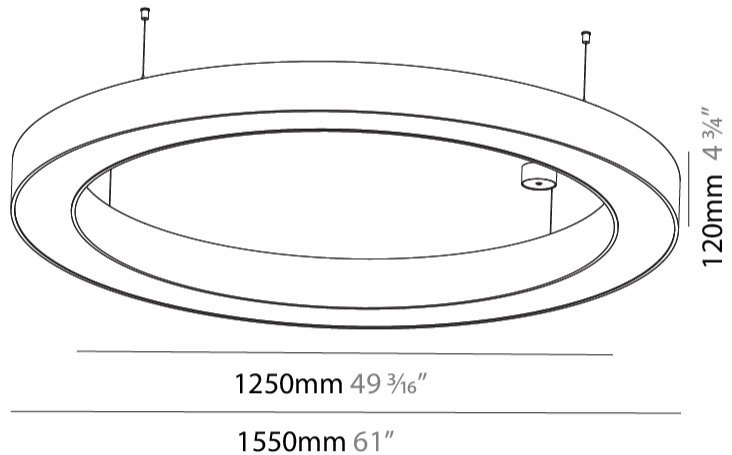

GENERAL

Series: Glorious
Subseries: Glorious
Brand: Prolight
Division: Architectural
Mounting Type: Suspension
Mounting Location: Ceiling
Subcategory: Ambient

PHYSICAL

Shape: Round
Diameter (mm): 1550
Diameter (in): 61
Height (mm): 120
Height (in): 4 ¾
Max. Overall Height (mm): 2120
Max. Overall Height (in): 83 ⅞
Light Distribution: Direct
Weight (kg): 16.737
Weight (lbs): 36.82
Diffuser: PMMA - Opal or Micro-Prism
Fixture Finish: SSR / BKV / CWI / CRY / HAB / UFT / ITA / RUA / FTG / MYG / LOD / PUS / FRO / FUP / KIA / POP / BLS / SPG / MEY / GOH / GUM / CHC / COM / ABZ / JAG / OBR / MOS / ROR
Fixture Material: Aluminum

ELECTRICAL

Lamp Type: LED (Zhaga Standard)
Input Wattage (W): 75
Total Output Wattage (W): 60 / 48 (3500K)
Dimming: Non-Dimming / Phase Dimming (120Vac only) / 0-10V Dimming
Driver Included: Yes
Driver Location: Integrated
Driver Type: Constant Current
Driver Class: Class 2
Input Voltage (V): 120 - 277
Constant Current (MA): 350 / 700/800 (3500K)

LED

Color Temperature (°K): 3000 / 3500 / 4000
Max. Delivered Lumen (lm): 6920 / 7164 / 7310
CRI: >80 CRI
Efficiency (%): 0.65
Lamp Life (hrs): 50000

OPTICAL

RATINGS AND CERTIFICATIONS

Certified By: Certified for North American Standards
IP rating: IP20