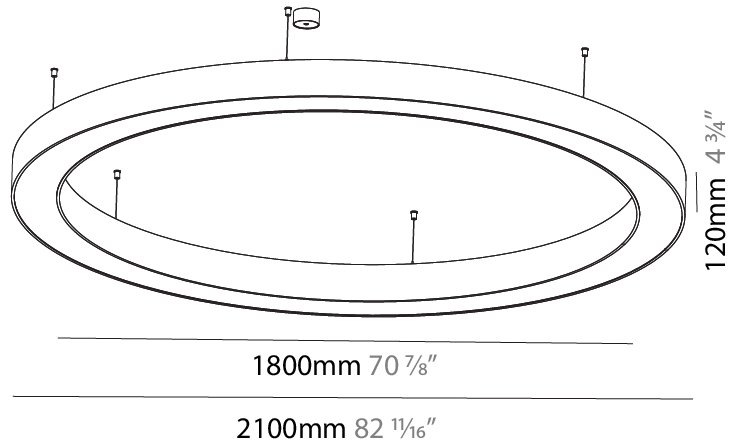

GENERAL

Series: Glorious
Subseries: Glorious
Brand: Prolight
Division: Architectural
Mounting Type: Suspension
Mounting Location: Ceiling
Subcategory: Ambient

PHYSICAL

Shape: Round
Diameter (mm): 2100
Diameter (in): 82 11/16
Height (mm): 120
Height (in): 4 3/4
Max. Overall Height (mm): 2120
Max. Overall Height (in): 83 7/16
Light Distribution: Direct / Indirect
Weight (kg): 26.817
Weight (lbs): 59.12
Diffuser: PMMA - Opal
Fixture Finish: SSR / BKV / CWI / CRY / HAB / LAG / UFT / ITA / RUA / RUR / MIC / FTG / MYG / TWT / LOD / PUS / FRO / FUP / KIA / POP / BLS / SPG / MEY / GOH / GUM / CHC / COM / ABZ / JAG / OBR / MOS / ROR
Fixture Material: Aluminum

ELECTRICAL

Lamp Type: LED (Zhaga Standard)
Input Wattage (W): 165
Total Output Wattage (W): 132 / 105.6 (3500K)
Dimming: Non-Dimming / Phase Dimming (120Vac only) / 0-10V Dimming
Driver Included: Yes
Driver Location: Integrated
Driver Type: Constant Current - 120 / 277Vac
Driver Class: Class 2
Input Voltage (V): 120 - 277
Constant Current (MA): 350 / 700/600 (3500K)

LED

Color Temperature (°K): 3000 / 3500 / 4000
Max. Delivered Lumen (lm): 9690 / 10035 / 10240 Direct / 7670 / 7938 / 8100 Indirect
CRI: >80 CRI
Efficiency (%): 70
Lamp Life (hrs): 50000

OPTICAL

RATINGS AND CERTIFICATIONS

Certified By: Certified for North American Standards
IP rating: IP20

PROJECT _____
TYPE _____
SPECIFIER _____
QUANTITY _____
DATE _____