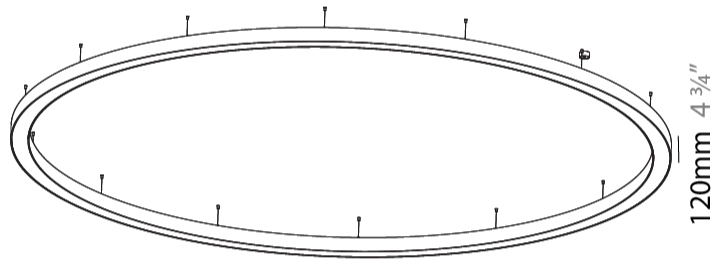

GENERAL

Series: Glorious
 Subseries: Glorious
 Brand: Prolight
 Division: Architectural
 Mounting Type: Suspension
 Mounting Location: Ceiling
 Subcategory: Ambient

PHYSICAL

Shape: Round
 Diameter (mm): 5400
 Diameter (in): 212 ⁵/₈
 Depth (mm): 120
 Depth (in): 4 ³/₄
 Max. Overall Height (mm): 2120
 Max. Overall Height (in): 83 ⁷/₁₆
 Light Distribution: Direct
 Weight (kg): 69.5
 Weight (lbs): 152.9
 Diffuser: PMMA - Opal or Micro-Prism
 Fixture Finish: SSR / BKV / CWI / CRY / HAB / UFT / ITA / RUA / FTG / MYG / LOD / PUS / FRO / FUP / KIA / POP / BLS / SPG / MEY / GOH / GUM / CHC / COM / ABZ / JAG / OBR / MOS / ROR
 Fixture Material: Aluminum

5100mm 200 ¹³/₁₆"

5400mm 212 ⁵/₈"

A30188-

PROJECT _____

TYPE _____

SPECIFIER _____

QUANTITY _____

DATE _____

GENERAL

Series: Glorious
Subseries: Glorious
Brand: Prolight
Division: Architectural
Mounting Type: Suspension
Mounting Location: Ceiling
Subcategory: Ambient

PHYSICAL

Shape: Round
Diameter (mm): 5400
Diameter (in): 212 ⁵ / ₈
Height (mm): 120
Height (in): 4 ³ / ₄
Max. Overall Height (mm): 2120
Max. Overall Height (in): 83 ⁷ / ₁₆
Light Distribution: Direct / Indirect
Weight (kg): 71.452
Weight (lbs): 157.19
Diffuser: PMMA - Opal or Micro-Prism
Fixture Finish: SSR / BKV / CWI / CRY / HAB / UFT / ITA / RUA / FTG / MYG / LOD / PUS / FRO / FUP / KIA / POP / BLS / SPG / MEY / GOH / GUM / CHC / COM / ABZ / JAG / OBR / MOS / ROR
Fixture Material: Aluminum