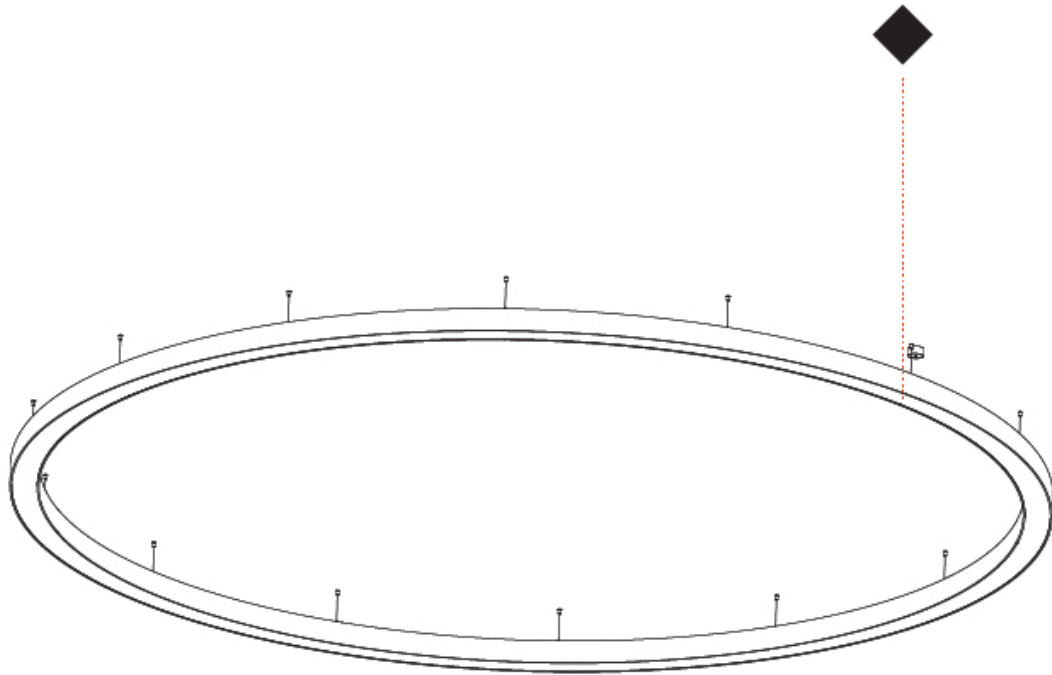

5100mm 200 ¹³/₁₆"

5400mm 212 ⁵/₈"

A30188-

PROJECT _____

TYPE _____

SPECIFIER _____

QUANTITY _____

DATE _____

GENERAL

Series: Glorious
Subseries: Glorious
Brand: Prolight
Division: Architectural
Mounting Type: Suspension
Mounting Location: Ceiling
Subcategory: Ambient

PHYSICAL

Shape: Round
Diameter (mm): 5400
Diameter (in): 212 ⁵ / ₈
Height (mm): 120
Height (in): 4 ³ / ₄
Max. Overall Height (mm): 2120
Max. Overall Height (in): 83 ⁷ / ₁₆
Light Distribution: Direct / Indirect
Weight (kg): 71.452
Weight (lbs): 157.19
Diffuser: PMMA - Opal or Micro-Prism
Fixture Finish: SSR / BKV / CWI / CRY / HAB / UFT / ITA / RUA / FTG / MYG / LOD / PUS / FRO / FUP / KIA / POP / BLS / SPG / MEY / GOH / GUM / CHC / COM / ABZ / JAG / OBR / MOS / ROR
Fixture Material: Aluminum