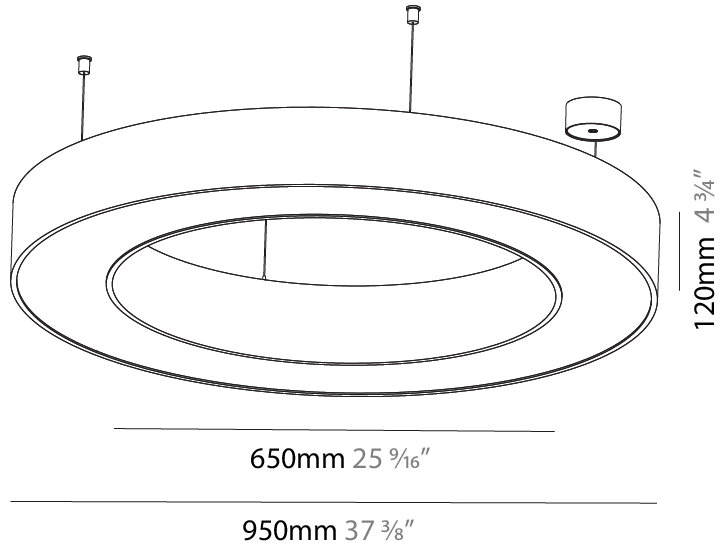

GENERAL

Series: Glorious
Subseries: Glorious
Brand: Prolicht
Division: Architectural
Mounting Type: Suspension
Mounting Location: Ceiling
Subcategory: Ambient

PHYSICAL

Shape: Round
Diameter (mm): 950
Diameter (in): 37 ³/₈
Height (mm): 120
Height (in): 4 ³/₄
Max. Overall Height (mm): 2120
Max. Overall Height (in): 83 ⁷/₁₆
Light Distribution: Direct / Indirect
Weight (kg): 10.395
Weight (lbs): 22.92
Diffuser: [PMMA - Opal or Micro-Prism](#)
Fixture Finish: [SSR / BKV / CWI / CRY / HAB / LAG / UFT / ITA / RUA / RUR / MIC / FTG / MYG / TWT / LOD / PUS / FRO / FUP / KIA / POP / BLS / SPG / MEY / GOH / GUM / CHC / COM / ABZ / JAG / OBR / MOS / ROR](#)
Fixture Material: Aluminum

ELECTRICAL

Lamp Type: LED (Zhaga Standard)
Input Wattage (W): 58.5
Total Output Wattage (W): 52 / 41.6 (3500K)
Dimming: [Non-Dimming / Phase Dimming (120Vac only) / 0-10V Dimming](#)
Driver Included: Yes
Driver Location: Integrated
Driver Type: Constant Current
Driver Class: Class 2
Input Voltage (V): 120 - 277
Constant Current (MA): 350 / 900/400 (3500K)

LED

[Color Temperature (°K): 3000 / 3500 / 4000](#)
Max. Delivered Lumen (lm): 4150 / 4302 / 4390 Direct / 1850/ 1911 / 150
CRI: >80 CRI
Efficiency (%): 69
Lamp Life (hrs): 50000

OPTICAL

RATINGS AND CERTIFICATIONS

Certified By: Certified for North American Standards
IP rating: IP20

PROJECT _____
TYPE _____
SPECIFIER _____
QUANTITY _____
DATE _____