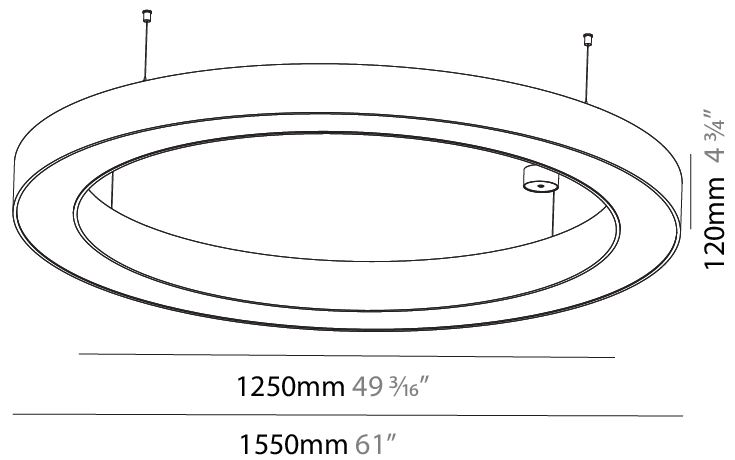

GENERAL

Series: Glorious
Subseries: Glorious
Brand: Prolight
Division: Architectural
Mounting Type: Suspension
Mounting Location: Ceiling
Subcategory: Ambient

PHYSICAL

Shape: Round
Diameter (mm): 1550
Diameter (in): 61
Height (mm): 120
Height (in): 4 ¾
Max. Overall Height (mm): 2120
Max. Overall Height (in): 83 7/16
Light Distribution: Direct / Indirect
Weight (kg): 16.737
Weight (lbs): 36.90
Diffuser: PMMA - Opal or Micro-Prism
Fixture Finish: SSR / BKV / CWI / CRY / HAB / LAG / UFT / ITA / RUA / RUR / MIC / FTG / MYG / TWT / LOD / PUS / FRO / FUP / KIA / POP / BLS / SPG / MEY / GOH / GUM / CHC / COM / ABZ / JAG / OBR / MOS / ROR
Fixture Material: Aluminum

ELECTRICAL

Lamp Type: LED (Zhaga Standard)
Input Wattage (W): 110
Total Output Wattage (W): 88 / 70.4 (3500K)
Dimming: Non-Dimming / Phase Dimming (120Vac only) / 0-10V Dimming
Driver Included: Yes
Driver Location: Integrated
Driver Type: Constant Current - 120 / 277Vac
Driver Class: Class 2
Input Voltage (V): 120 - 277
Constant Current (MA): 350 / 700/800 (3500K)

LED

Color Temperature (°K): 3000 / 3500 / 4000
Max. Delivered Lumen (lm): 6920 / 7164 / 7310 Direct / 4530 / 4938 / 4790 Indirect
CRI: >80 CRI
Efficiency (%): 68
Lamp Life (hrs): 50000

OPTICAL

RATINGS AND CERTIFICATIONS

Certified By: Certified for North American Standards
IP rating: IP20