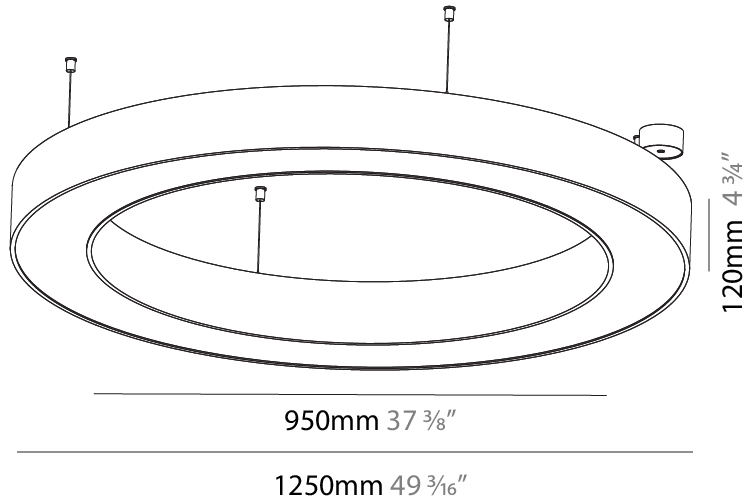

GENERAL

Series: Glorious
Subseries: Glorious
Brand: Prolight
Division: Architectural
Mounting Type: Suspension
Mounting Location: Ceiling
Subcategory: Ambient

PHYSICAL

Shape: Round
Diameter (mm): 1250
Diameter (in): 49 ⁷/₁₆
Height (mm): 120
Height (in): 4 ³/₄
Max. Overall Height (mm): 2120
Max. Overall Height (in): 83 ⁷/₁₆
Light Distribution: Direct / Indirect
Weight (kg): 13.475
Weight (lbs): 29.70
Diffuser: [PMMA - Opal or Micro-Prism](#)
Fixture Finish: [SSR / BKV / CWI / CRY / HAB / LAG / UFT / ITA / RUA / RUR / MIC / FTG / MYG / TWT / LOD / PUS / FRO / FUP / KIA / POP / BLS / SPG / MEY / GOH / GUM / CHC / COM / ABZ / JAG / OBR / MOS / ROR](#)
Fixture Material: Aluminum

ELECTRICAL

Lamp Type: LED (Zhaga Standard)
Input Wattage (W): 90
Total Output Wattage (W): 72 / 57.6 (3500K)
Dimming: [Non-Dimming / Phase Dimming (120Vac only) / 0-10V Dimming](#)
Driver Included: Yes
Driver Location: Integrated
Driver Type: Constant Current
Driver Class: Class 2
Input Voltage (V): 120 - 277
Constant Current (MA): 350 / 1200/600 (3500K)

LED

[Color Temperature (°K): 3000 / 3500 / 4000](#)
Max. Delivered Lumen (lm): 5540 / 5733 / 5850 Direct / 3830 / 3969 / 4050 Indirect
CRI: >80 CRI
Efficiency (%): 68
Lamp Life (hrs): 50000

OPTICAL

RATINGS AND CERTIFICATIONS

Certified By: Certified for North American Standards
IP rating: IP20