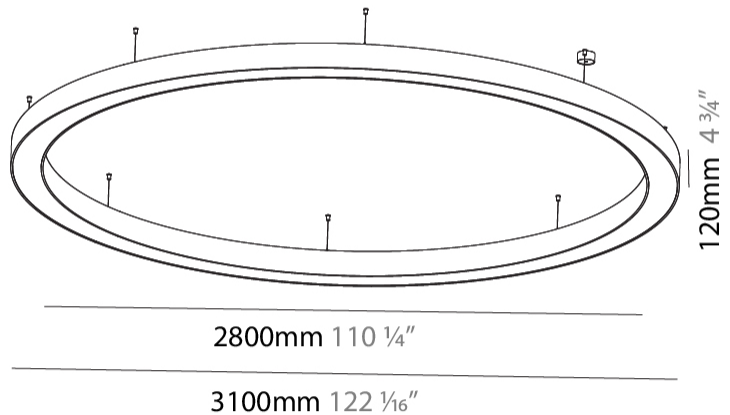

GENERAL

Series: Glorious
Subseries: Glorious
Brand: Prolicht
Division: Architectural
Mounting Type: Suspension
Mounting Location: Ceiling
Subcategory: Ambient

PHYSICAL

Shape: Round
Diameter (mm): 3100
Diameter (in): 122 1/16
Depth (mm): 120
Depth (in): 4 3/4
Max. Overall Height (mm): 2120
Max. Overall Height (in): 83 7/16
Light Distribution: Direct
Weight (kg): 39.1
Weight (lbs): 86.02
Diffuser: PMMA - Opal or Micro-Prism
Fixture Finish: SSR / BKV / CWI / CRY / HAB / LAG / UFT / ITA / RUA / RUR / MIC / FTG / MYG / TWT / LOD / PUS / FRO / FUP / KIA / POP / BLS / SPG / MEY / GOH / GUM / CHC / COM / ABZ / JAG / OBR / MOS / ROR
Fixture Material: Aluminum

ELECTRICAL

Lamp Type: LED (Zhaga Standard)
Input Wattage (W): 160
Total Output Wattage (W): 128 / 102.4 (3500K)
Dimming: Non-Dimming / Phase Dimming (120Vac only) / 0-10V Dimming
Driver Included: Yes
Driver Location: Integrated
Driver Type: Constant Current
Driver Class: Class 2
Input Voltage (V): 120 - 277
Constant Current (MA): 350 / 800 (3500K)

LED

Color Temperature (°K): 3000 / 3500 / 4000
Max. Delivered Lumen (lm): 14770 / 15288 / 15600
CRI: >80 CRI
Efficiency (%): 65
Lamp Life (hrs): 50000

OPTICAL

RATINGS AND CERTIFICATIONS

Certified By: Certified for North American Standards
IP rating: IP20