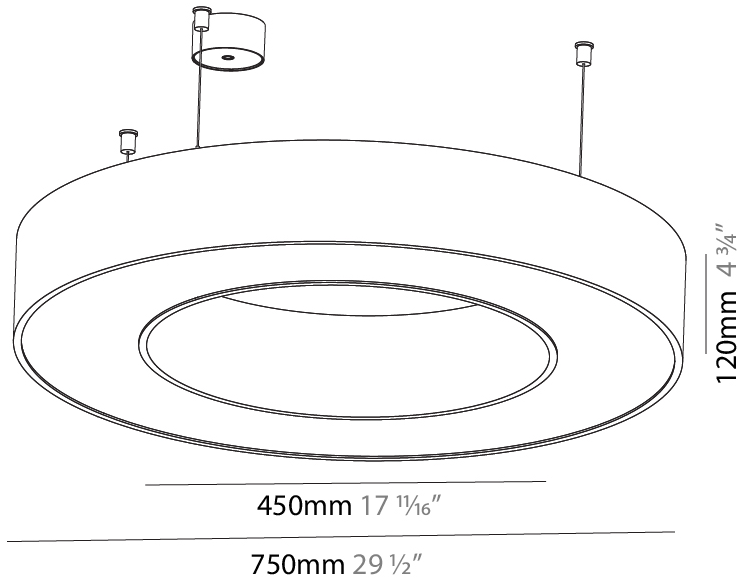

GENERAL

Series: Glorious
Subseries: Glorious
Brand: Prolicht
Division: Architectural
Mounting Type: Suspension
Mounting Location: Ceiling
Subcategory: Ambient

PHYSICAL

Shape: Round
Diameter (mm): 750
Diameter (in): 29 1/2
Height (mm): 120
Height (in): 4 3/4
Max. Overall Height (mm): 2120
Max. Overall Height (in): 83 7/16
Light Distribution: Direct / Indirect
Weight (kg): 7.675
Weight (lbs): 16.9
Diffuser: PMMA - Opal or Micro-Prism
Fixture Finish: SSR / BKV / CWI / CRY / HAB / UFT / ITA / RUA / FTG / MYG / LOD / PUS / FRO / FUP / KIA / POP / BLS / SPG / MEY / GOH / GUM / CHC / COM / ABZ / JAG / OBR / MOS / ROR
Fixture Material: Aluminum

ELECTRICAL

Lamp Type: LED (Zhaga Standard)
Input Wattage (W): 45
Total Output Wattage (W): 40 / 32 (3500K)
Dimming: Non-Dimming / Phase Dimming (120Vac only) / 0-10V Dimming
Driver Included: Yes
Driver Location: Integrated
Driver Type: Constant Current
Driver Class: Class 2
Input Voltage (V): 120 - 277
Constant Current (MA): 350 / 600/400 (3500K)

LED

Color Temperature (°K): 3000 / 3500 / 4000
Max. Delivered Lumen (lm): 2770 / 2862 / 2920 Direct / 1380 / 1440 / 1470 Indirect
CRI: >80 CRI
Efficiency (%): 71
Lamp Life (hrs): 50000

OPTICAL

RATINGS AND CERTIFICATIONS

Certified By: Certified for North American Standards
IP rating: IP20