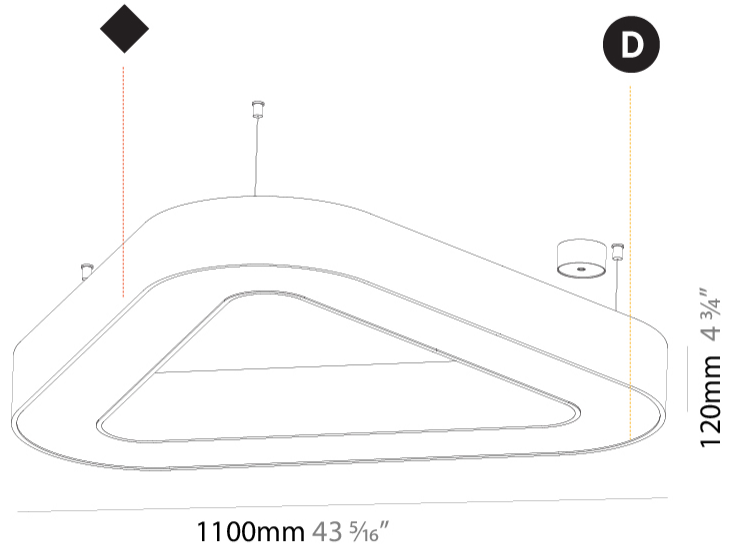

GENERAL

Series: Glorious
Subseries: Glorious Victory
Brand: Prolicht
Division: Architectural
Mounting Type: Suspension
Mounting Location: Ceiling
Subcategory: Ambient

PHYSICAL

Shape: Abstract
Length (mm): 1100
Length (in): 43 5/16
Width (mm): 1100
Width (in): 43 5/16
Height (mm): 120
Height (in): 4 3/4
Max. Overall Height (mm): 2120
Max. Overall Height (in): 83 7/16
Light Distribution: Direct
Weight (kg): 10.561
Weight (lbs): 23.23
Diffuser: PMMA - Opal or Micro-Prism
Fixture Finish: SSR / BKV / CWI / CRY / HAB / LAG / UFT / ITA / RUA / RUR / MIC / FTG / MYG / TWT / LOD / PUS / FRO / FUP / KIA / POP / BLS / SPG / MEY / GOH / GUM / CHC / COM / ABZ / JAG / OBR / MOS / ROR
Fixture Material: Aluminum

ELECTRICAL

Lamp Type: LED (Zhaga Standard)
Input Wattage (W): 45
Total Output Wattage (W): 36 / 28.8 (3500K)
Dimming: Non-Dimming / Phase Dimming (120Vac only) / 0-10V Dimming
Driver Included: Yes
Driver Location: Integrated
Driver Type: Constant Current - 120 / 277Vac
Driver Class: Class 2
Input Voltage (V): 120 - 277
Constant Current (MA): 350 / 900 (3500K)

LED

Color Temperature (°K): 3000 / 3500 / 4000
Max. Delivered Lumen (lm): 4150 / 4302 / 43390
CRI: >80 CRI
Efficiency (%): 0.65
Lamp Life (hrs): 50000

OPTICAL

RATINGS AND CERTIFICATIONS

Certified By: Certified for North American Standards
IP rating: IP20