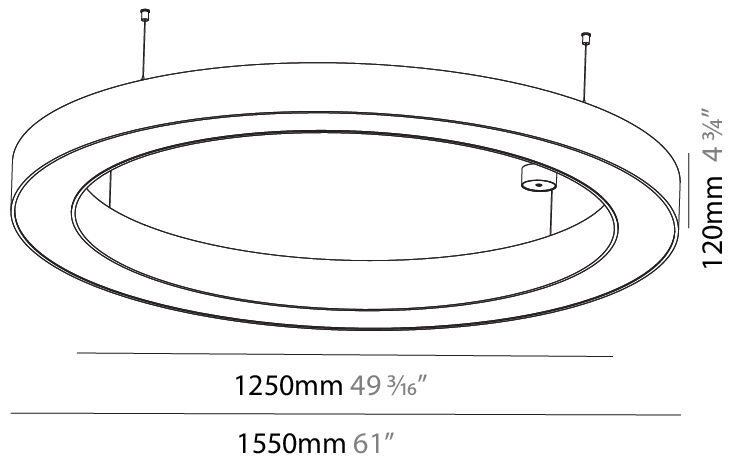

GENERAL

Series: Glorious
Subseries: Glorious
Brand: Prolicht
Division: Architectural
Mounting Type: Suspension
Mounting Location: Ceiling
Subcategory: Ambient

PHYSICAL

Shape: Round
Diameter (mm): 1550
Diameter (in): 61
Height (mm): 120
Height (in): 4 ¾
Max. Overall Height (mm): 2120
Max. Overall Height (in): 83 7/16
Light Distribution: Direct
Weight (kg): 16.737
Weight (lbs): 36.82
Diffuser: [PMMA - Opal or Micro-Prism](#)
Fixture Finish: [SSR / BKV / CWI / CRY / HAB / UFT / ITA / RUA / FTG / MYG / LOD / PUS / FRO / FUP / KIA / POP / BLS / SPG / MEY / GOH / GUM / CHC / COM / ABZ / JAG / OBR / MOS / ROR](#)
Fixture Material: Aluminum

ELECTRICAL

Lamp Type: LED (Zhaga Standard)
Input Wattage (W): 75
Total Output Wattage (W): 60 / 48 (3500K)
Dimming: [Non-Dimming / Phase Dimming (120Vac only) / 0-10V Dimming](#)
Driver Included: Yes
Driver Location: Integrated
Driver Type: Constant Current
Driver Class: Class 2
Input Voltage (V): 120 - 277
Constant Current (MA): 350 / 700/800 (3500K)

LED

Color Temperature (°K): [3000 / 3500 / 4000](#)
Max. Delivered Lumen (lm): 6920 / 7164 / 7310
CRI: >80 CRI
Efficiency (%): 0.65
Lamp Life (hrs): 50000

OPTICAL

RATINGS AND CERTIFICATIONS

Certified By: Certified for North American Standards
IP rating: IP20