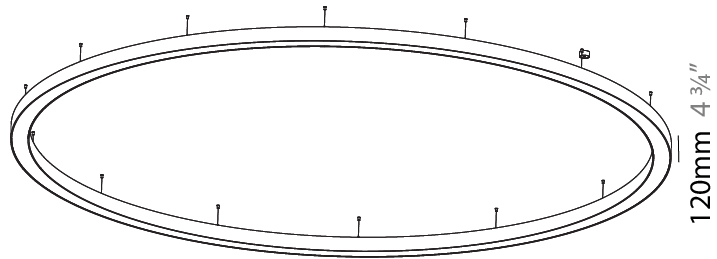

GENERAL

Series: Glorious
Subseries: Glorious
Brand: Prolight
Division: Architectural
Mounting Type: Suspension
Mounting Location: Ceiling
Subcategory: Ambient

PHYSICAL

Shape: Round
Diameter (mm): 5400
Diameter (in): 212 5/8
Depth (mm): 120
Depth (in): 4 3/4
Max. Overall Height (mm): 2120
Max. Overall Height (in): 83 7/16
Light Distribution: Direct
Weight (kg): 69.5
Weight (lbs): 152.9
Diffuser: PMMA - Opal or Micro-Prism
Fixture Finish: SSR / BKV / CWI / CRY / HAB / UFT / ITA / RUA / FTG / MYG / LOD / PUS / FRO / FUP / KIA / POP / BLS / SPG / MEY / GOH / GUM / CHC / COM / ABZ / JAG / OBR / MOS / ROR
Fixture Material: Aluminum

ELECTRICAL

Lamp Type: LED (Zhaga Standard)
Input Wattage (W): 280
Total Output Wattage (W): 224 / 179.2 (3500K)
Dimming: Non-Dimming / Phase Dimming (120Vac only) / 0-10V Dimming
Driver Included: Yes
Driver Location: Integrated
Driver Type: Constant Current
Driver Class: Class 2
Input Voltage (V): 120 - 277
Constant Current (MA): 350 / 1400 (3500K)

LED

Color Temperature (°K): 3000 / 3500 / 4000
Max. Delivered Lumen (lm): 25840 / 26754 / 27300
CRI: >80 CRI
Efficiency (%): 65
Lamp Life (hrs): 50000

OPTICAL

RATINGS AND CERTIFICATIONS

Certified By: Certified for North American Standards
IP rating: IP20