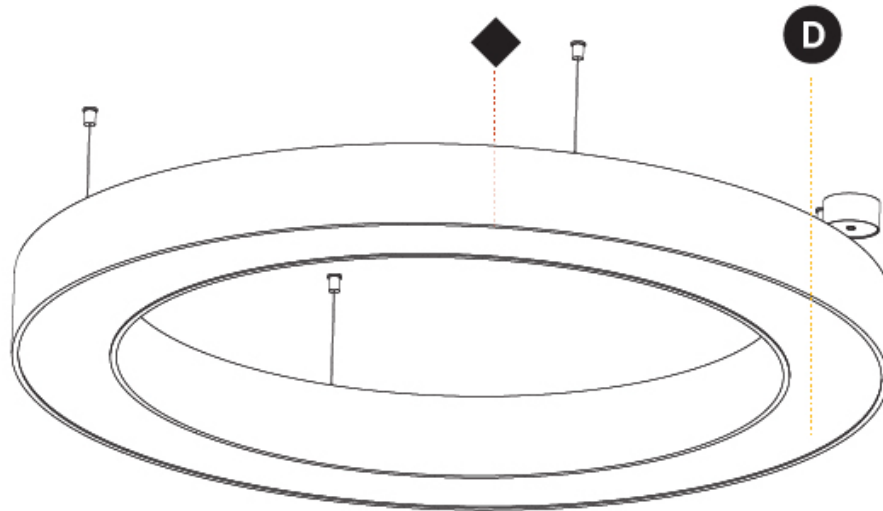

A30309-

PROJECT	_____
TYPE	_____
SPECIFIER	_____
QUANTITY	_____
DATE	_____

A