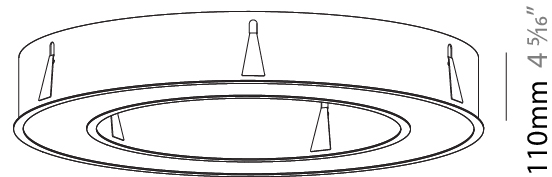

GENERAL

Series: Glorious
Subseries: Glorious
Brand: Prolicht
Division: Architectural
Mounting Type: Recessed
Mounting Location: Ceiling
Subcategory: Ambient

PHYSICAL

Shape: Round
Diameter (mm): 970
Diameter (in): 38 ³/₁₆
Height (mm): 110
Height (in): 4 ⁵/₁₆
Min. Recessing Depth (mm): 120
Min. Recessing Depth (in): 4 ³/₄
Light Distribution: Direct
Weight (kg): 11.164
Weight (lbs): 24.61
Diffuser: PMMA - Opal or Micro-Prism
Fixture Finish: SSR / BKV / CWI / CRY / HAB / UFT / ITA / RUA / FTG / MYG / LOD / PUS / FRO / FUP / KIA / POP / BLS / SPG / MEY / GOH / GUM / CHC / COM / ABZ / JAG / OBR / MOS / ROR
Fixture Material: Aluminum
Cut-out Measurements: 960mm / 37 13/16" x 640mm / 25 3/16"

ELECTRICAL

Lamp Type: LED (Zhaga Standard)
Input Wattage (W): 45
Total Output Wattage (W): 36 / 28.8 (3500K)
Dimming: 0-10V Dimming / Phase Dimming (120Vac Only)
Driver Included: Yes
Driver Location: Integrated
Driver Type: Constant Current - 120 / 277Vac
Driver Class: Class 2
Input Voltage (V): 120 - 277
Constant Current (MA): 350 / 900 (3500K)

LED

Color Temperature (°K): 3000 / 3500 / 4000
Max. Delivered Lumen (lm): 4150 / 4302 / 4390
CRI: >80 CRI
Efficiency (%): 65
Lamp Life (hrs): 50000

OPTICAL

RATINGS AND CERTIFICATIONS

Certified By: Certified for North American Standards
IP rating: IP20

110mm 4 ⁵/₁₆"

Ø 628mm 24 ³/₄"

Ø 970mm 38 ³/₁₆ "

960mm x 640mm
37 ¹³/₁₆" x 25 ³/₁₆"

120mm
4 ³/₄"

10 - 15mm
³/₈" - ⁹/₁₆"