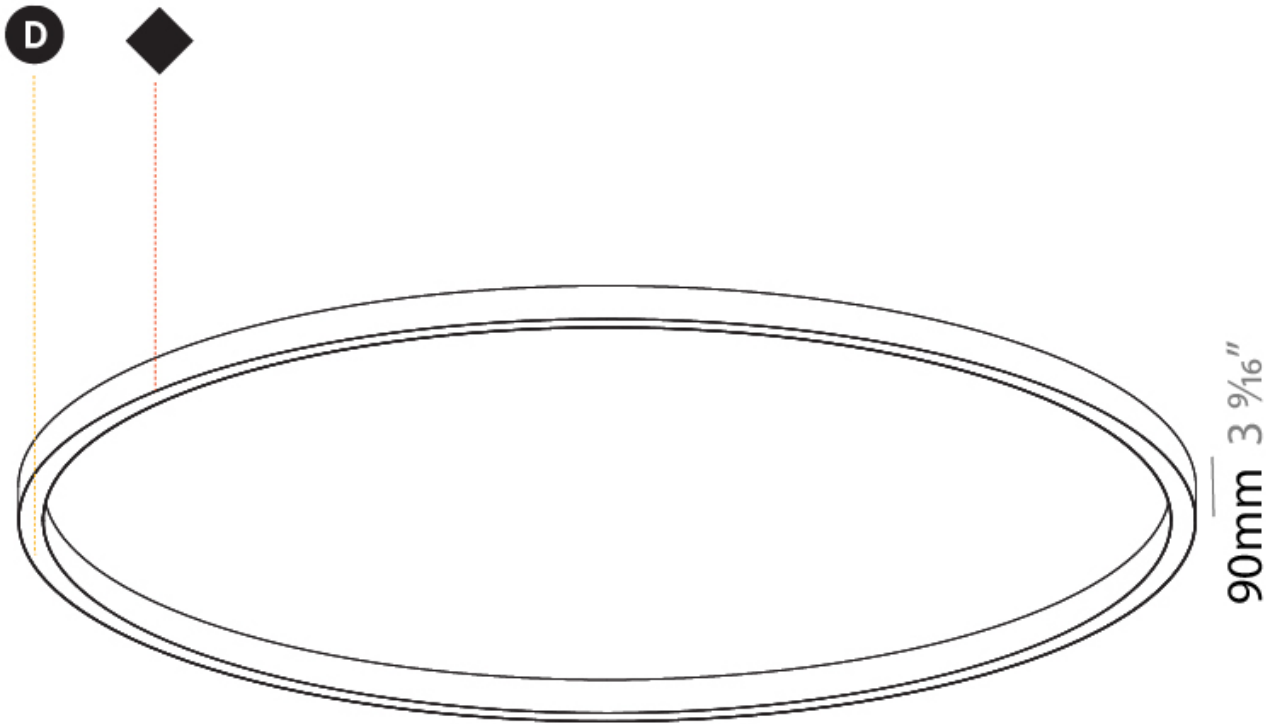

A3D022-

| |
|-----------|
| PROJECT |
| TYPE |
| SPECIFIER |
| QUANTITY |
| DATE |

Ø 5070mm 199 5/8"

Ø 5200mm 204 3/4 "

90mm 3 9/16"

GLORIOUS COLOR FINISH CHART

| |
|-----------|
| PROJECT |
| TYPE |
| SPECIFIER |
| QUANTITY |
| DATE |