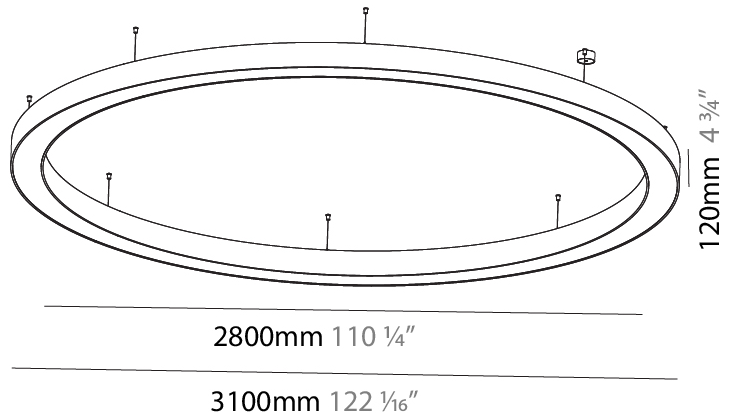

GENERAL

Series: Glorious
Subseries: Glorious
Brand: Prolight
Division: Architectural
Mounting Type: Suspension
Mounting Location: Ceiling
Subcategory: Ambient

PHYSICAL

Shape: Round
Diameter (mm): 3100
Diameter (in): 122 1/16
Depth (mm): 120
Depth (in): 4 3/4
Max. Overall Height (mm): 2120
Max. Overall Height (in): 83 7/16
Light Distribution: Direct
Weight (kg): 39.1
Weight (lbs): 86.02
Diffuser: PMMA - Opal or Micro-Prism
Fixture Finish: [SSR / BKV / CWI / CRY / HAB / UFT / ITA / RUA / FTG / MYG / LOD / PUS / FRO / FUP / KIA / POP / BLS / SPG / MEY / GOH / GUM / CHC / COM / ABZ / JAG / OBR / MOS / ROR](#)
Fixture Material: Aluminum

ELECTRICAL

Lamp Type: LED (Zhaga Standard)
Input Wattage (W): 160
Total Output Wattage (W): 128 / 102.4 (3500K)
Dimming: [Non-Dimming / Phase Dimming (120Vac only) / 0-10V Dimming](#)
Driver Included: Yes
Driver Location: Integrated
Driver Type: Constant Current
Driver Class: Class 2
Input Voltage (V): 120 - 277
Constant Current (MA): 350 / 800 (3500K)

LED

Color Temperature (°K): [3000 / 3500 / 4000](#)
Max. Delivered Lumen (lm): 14770 / 15288 / 15600
CRI: >80 CRI
Efficiency (%): 65
Lamp Life (hrs): 50000

OPTICAL

RATINGS AND CERTIFICATIONS

Certified By: Certified for North American Standards
IP rating: IP20