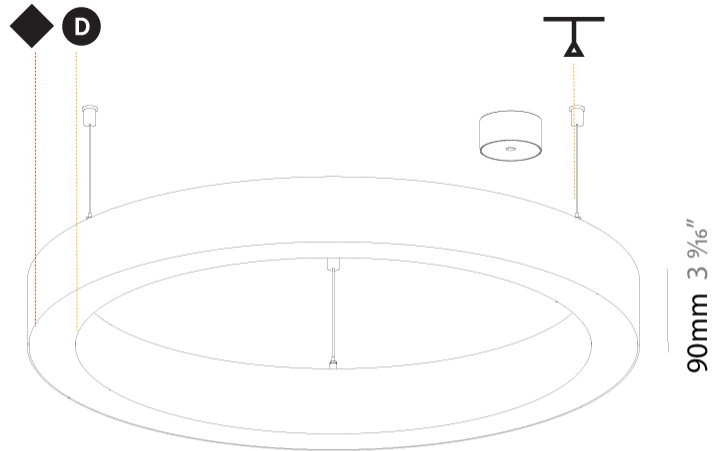

GENERAL

Series: Glorious
 Subseries: Glorious Slim
 Brand: Prolicht
 Division: Architectural
 Mounting Type: Suspension
 Mounting Location: Ceiling
 Subcategory: Ambient

PHYSICAL

Shape: Round
 Diameter (mm): 800
 Diameter (in): 31 1/2
 Height (mm): 90
 Height (in): 3 9/16
 Max. Overall Height (mm): 2090
 Max. Overall Height (in): 82 5/16
 Light Distribution: Direct
 Weight (kg): 6.772
 Weight (lbs): 14.93
 Diffuser: [PMMA - Opal or Micro-Prism](#)
 Fixture Finish: [SSR / BKV / CWI / CRY / HAB / UFT / ITA / RUA / FTG / MYG / LOD / PUS / FRO / FUP / KIA / POP / BLS / SPG / MEY / GOH / GUM / CHC / COM / ABZ / JAG / OBR / MOS / ROR](#)
 Fixture Material: Aluminum
 Cable Details: 2000mm or 6000mm Transparent Cable

OPTICAL

Beam Angle: 110

RATINGS AND CERTIFICATIONS

Certified By: Certified for North American Standards
 IP rating: IP20

Ø 670mm 26 3/8"

Ø 800mm 31 1/2"

| | |
|-----------|--|
| PROJECT | |
| TYPE | |
| SPECIFIER | |
| QUANTITY | |
| DATE | |