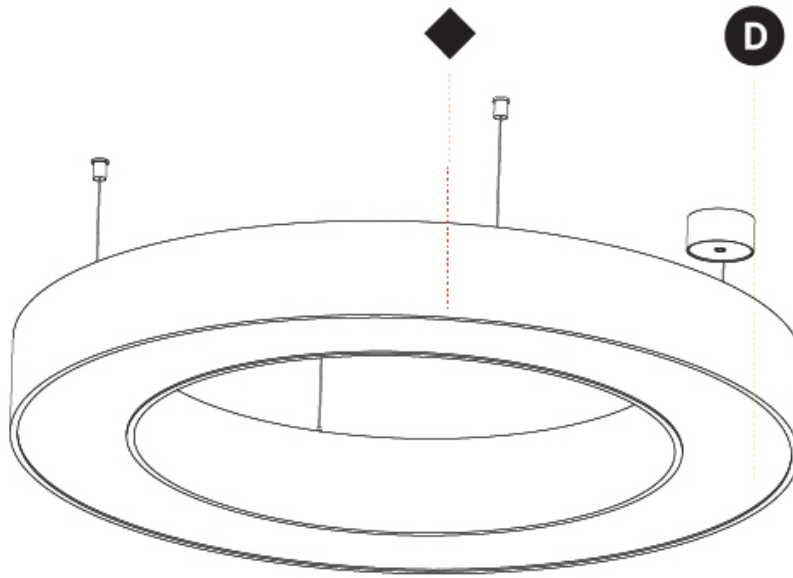

A30303-

PROJECT _____

TYPE _____

SPECIFIER _____

QUANTITY _____

DATE _____