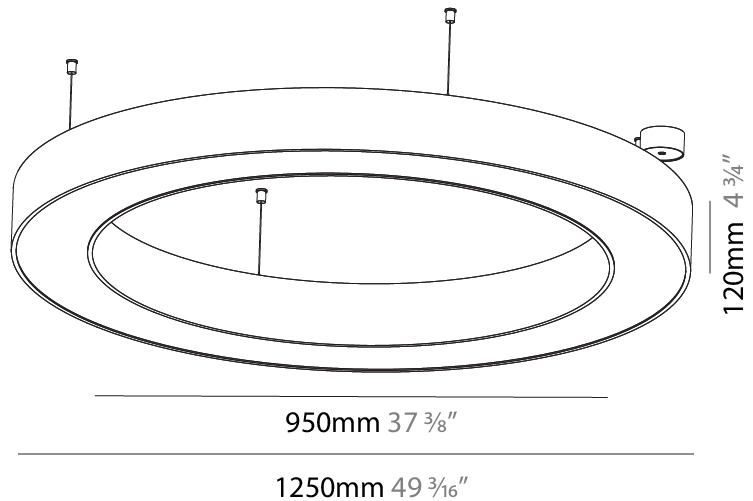

GENERAL

Series: Glorious
Subseries: Glorious
Brand: Prolicht
Division: Architectural
Mounting Type: Suspension
Mounting Location: Ceiling
Subcategory: Ambient

PHYSICAL

Shape: Round
Diameter (mm): 1250
Diameter (in): 49 ³/₁₆
Height (mm): 120
Height (in): 4 ³/₄
Max. Overall Height (mm): 2120
Max. Overall Height (in): 83 ⁷/₁₆
Light Distribution: Direct / Indirect
Weight (kg): 13.475
Weight (lbs): 29.70
Diffuser: [PMMA - Opal or Micro-Prism](#)
Fixture Finish: [SSR / BKV / CWI / CRY / HAB / UFT / ITA / RUA / FTG / MYG / LOD / PUS / FRO / FUP / KIA / POP / BLS / SPG / MEY / GOH / GUM / CHC / COM / ABZ / JAG / OBR / MOS / ROR](#)
Fixture Material: Aluminum

ELECTRICAL

Lamp Type: LED (Zhaga Standard)
Input Wattage (W): 90
Total Output Wattage (W): 72 / 57.6 (3500K)
Dimming: [Non-Dimming / Phase Dimming (120Vac only) / 0-10V Dimming](#)
Driver Included: Yes
Driver Location: Integrated
Driver Type: Constant Current
Driver Class: Class 2
Input Voltage (V): 120 - 277
Constant Current (MA): 350 / 1200/600 (3500K)

LED

[Color Temperature (°K): 3000 / 3500 / 4000](#)
Max. Delivered Lumen (lm): 5540 / 5733 / 5850 Direct / 3830 / 3969 / 4050 Indirect
CRI: >80 CRI
Efficiency (%): 68
Lamp Life (hrs): 50000

OPTICAL

RATINGS AND CERTIFICATIONS

Certified By: Certified for North American Standards
IP rating: IP20