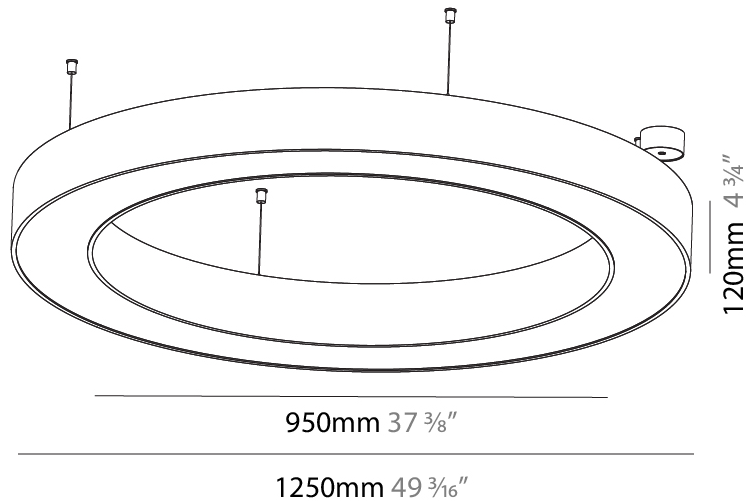

GENERAL

Series: Glorious
Subseries: Glorious
Brand: Prolicht
Division: Architectural
Mounting Type: Suspension
Mounting Location: Ceiling
Subcategory: Ambient

PHYSICAL

Shape: Round
Diameter (mm): 1250
Diameter (in): 49 ³/₁₆
Height (mm): 120
Height (in): 4 ³/₄
Max. Overall Height (mm): 2120
Max. Overall Height (in): 83 ⁷/₁₆
Light Distribution: Direct
Weight (kg): 12.847
Weight (lbs): 28.26
Diffuser: PMMA - Opal or Micro-Prism
Fixture Finish: SSR / BKV / CWI / CRY / HAB / UFT / ITA / RUA / FTG / MYG / LOD / PUS / FRO / FUP / KIA / POP / BLS / SPG / MEY / GOH / GUM / CHC / COM / ABZ / JAG / OBR / MOS / ROR
Fixture Material: Aluminum

ELECTRICAL

Lamp Type: LED (Zhaga Standard)
Input Wattage (W): 60
Total Output Wattage (W): 48 / 38.4 (3500K)
Dimming: Non-Dimming / Phase Dimming (120Vac only) / 0-10V Dimming
Driver Included: Yes
Driver Location: Integrated
Driver Type: Constant Current
Driver Class: Class 2
Input Voltage (V): 120 - 277
Constant Current (mA): 350 / 1200 (3500K)

LED

Color Temperature (°K): 3000 / 3500 / 4000
Max. Delivered Lumen (lm): 5540 / 5733 / 5850
CRI: >80 CRI
Efficiency (%): 0.65
Lamp Life (hrs): 50000

OPTICAL

RATINGS AND CERTIFICATIONS

Certified By: Certified for North American Standards
IP rating: IP20