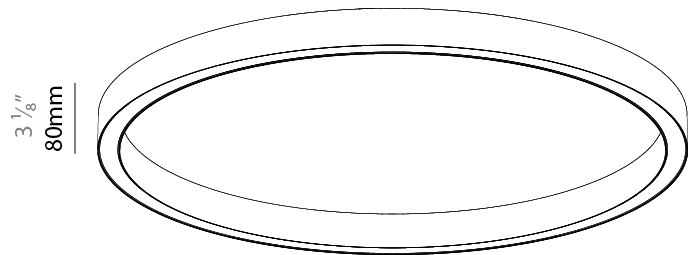

base number   Color   Finishes   Diffuser
Temperature   (Diamond)   Options

PROJECT
TYPE
SPECIFIER
QUANTITY
DATE

1. To build a product code in our configurator select the specify button on the base model # product page
2. To build a manual product code on this datasheet choose from the options listed below in blue font and add the suffix to the base model #

GENERAL

Series: Glorious
Subseries: Glorious 45
Partner: Prolicht
Division: Architectural
Installation: Surface
Product Type: Ceiling Surface
Mounting Location: Ceiling
Light Distribution: Direct

PHYSICAL

Shape: Round
Diameter (mm): 1190
Diameter (in): 46 ⁷/₈
Height (mm): 76
Height (in): 3
Weight (kg): 4
Diffuser: [PMMA - Opal / Microprism / Clear Microprism](#)
Fixture Finish: [SSR / BKV / CWI / CRY / HAB / UFT / ITA / RUA / FTG / MYG / LOD / PUS / FRO / FUP / KIA / POP / BLS / SPG / MEY / GOH / CHC / COM / ABZ / JAG / OBR / MOS / ROR](#)
Fixture Material: [PMMA / Aluminum](#)

ELECTRICAL

Lamp Type: LED
Input Wattage (W): 37.6
Total Output Wattage (W): 34.2
Dimming: Non-Dimmable
Driver Included: Yes
Driver Location: Integrated
Driver Type: Constant Current - Universal
Driver Class: Class 2
Input Voltage (V): 120 - 277

LED

[Color Temperature (°K): 2700 / 3000 / 3500 / 4000](#)
Max. Delivered Lumen (lm): Max 4527
Nominal Lumen (lm): Max 6369
CRI: >90 CRI
Lamp Life (hrs): 50000

OPTICAL

Adjustability: Fixed

RATINGS AND CERTIFICATIONS

Certified By: Certified for North American Standards
IP rating: IP40

3 ¹/₈"
80mm

Ø1190mm 46 ⁷/₈"