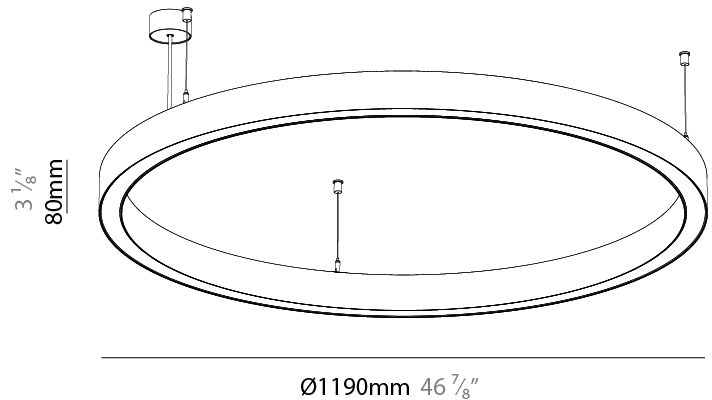

1. To build a product code in our configurator select the specify button on the base model # product page
2. To build a manual product code on this datasheet choose from the options listed below in blue font and add the suffix to the base model #

GENERAL

Series: Glorious
Subseries: Glorious 45
Partner: Prolicht
Division: Architectural
Installation: Surface
Product Type: Pendant
Mounting Location: Ceiling
Light Distribution: Direct

PHYSICAL

Shape: Round
Diameter (mm): 1190
Diameter (in): 46 7/8
Height (mm): 76
Height (in): 3
Weight (kg): 7.3
Diffuser: [PMMA - Opal / Microprism / Clear Microprism](#)
Fixture Finish: [SSR / BKV / CWI / CRY / HAB / UFT / ITA / RUA / FTG / MYG / LOD / PUS / FRO / FUP / KIA / POP / BLS / SPG / MEY / GOH / CHC / COM / ABZ / JAG / OBR / MOS / ROR](#)
Fixture Material: [PMMA / Aluminum](#)
Cable Details: [2000mm/78 3/4" or 6000mm/236 1/4" Cable Transparent](#)

ELECTRICAL

Lamp Type: LED
Input Wattage (W): 37.6
Total Output Wattage (W): 34.6
Dimming: Non-Dimmable
Driver Included: Yes
Driver Location: Integrated
Driver Type: Constant Current - Universal
Driver Class: Class 2
Input Voltage (V): 120 - 277

LED

Color Temperature (°K): [2700 / 3000 / 3500 / 4000](#)
Max. Delivered Lumen (lm): Max 4527
Nominal Lumen (lm): Max 6369
CRI: >90 CRI
Lamp Life (hrs): 50000

OPTICAL

Adjustability: Fixed

RATINGS AND CERTIFICATIONS

Certified By: Certified for North American Standards
IP rating: IP40