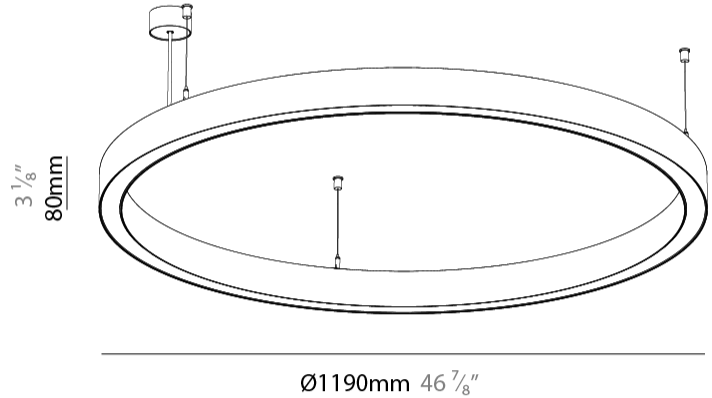

GENERAL

Series: Glorious
Subseries: Glorious 45
Partner: Prolicht
Division: Architectural
Installation: Suspension
Product Type: Pendant
Mounting Location: Ceiling
Light Distribution: Direct

PHYSICAL

Shape: Round
Diameter (mm): 1190
Diameter (in): 46 7/8
Height (mm): 76
Height (in): 3
Weight (kg): 7.3
Diffuser: [PMMA - Opal / Microprism / Clear Microprism](#)
Fixture Finish: [SSR / BKV / CWI / CRY / HAB / UFT / ITA / RUA / FTG / MYG / LOD / PUS / FRO / FUP / KIA / POP / BLS / SPG / MEY / GOH / CHC / COM / ABZ / JAG / OBR / MOS / ROR](#)
Fixture Material: [PMMA / Aluminum](#)
Cable Details: [2000mm/78 3/4" or 6000mm/236 1/4" Cable Transparent](#)

ELECTRICAL

Lamp Type: LED
Input Wattage (W): 77.6
Total Output Wattage (W): 70.9
Dimming: [Non-Dimming / 0-10V Dimming / Phase Dimming / DALI Dimming / MATTER Dimming](#)
Driver Included: Yes
Driver Location: Integrated
Driver Type: Constant Current - Universal
Driver Class: Class 2
Input Voltage (V): 120 - 277

LED

Color Temperature (°K): [2700 / 3000 / 3500 / 4000](#)
Max. Delivered Lumen (lm): Max 9084
Nominal Lumen (lm): Max 12780
CRI: >90 CRI
Lamp Life (hrs): 50000

OPTICAL

Adjustability: Fixed

RATINGS AND CERTIFICATIONS

Certified By: Certified for North American Standards
IP rating: IP40