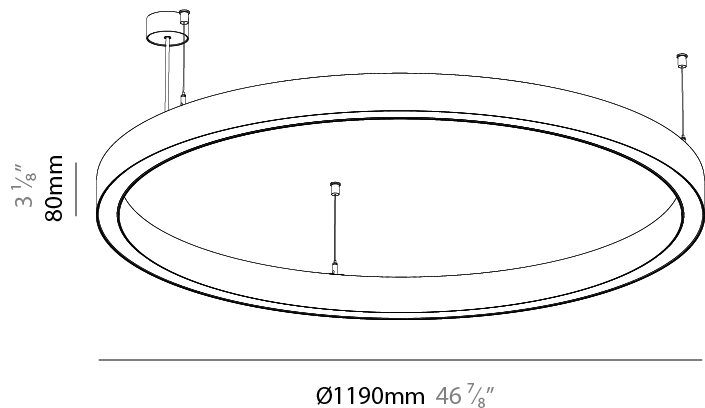

1. To build a product code in our configurator select the specify button on the base model # product page
2. To build a manual product code on this datasheet choose from the options listed below in blue font and add the suffix to the base model #

GENERAL

Series: Glorious
Subseries: Glorious 45
Partner: Prolicht
Division: Architectural
Installation: Suspension
Product Type: Pendant
Mounting Location: Ceiling
Light Distribution: Direct / Indirect

PHYSICAL

Shape: Round
Diameter (mm): 1190
Diameter (in): 46 ⁷/₈
Height (mm): 76
Height (in): 3
Weight (kg): 8.2
Diffuser: PMMA - Opal / Microprism / Clear Microprism
Fixture Finish: SSR / BKV / CWI / CRY / HAB / UFT / ITA / RUA / FTG / MYG / LOD / PUS / FRO / FUP / KIA / POP / BLS / SPG / MEY / GOH / CHC / COM / ABZ / JAG / OBR / MOS / ROR
Fixture Material: PMMA / Aluminum
Cable Details: 2000mm/78 3/4" or 6000mm/236 1/4" Cable Transparent

ELECTRICAL

Lamp Type: LED
Input Wattage (W): 114.4
Total Output Wattage (W): 103.6
Dimming: Non-dimming / DALI Dimming / MATTER Dimming
Driver Included: Yes
Driver Location: Integrated
Driver Type: Constant Current - Universal
Driver Class: Class 2
Input Voltage (V): 120 - 277

LED

Color Temperature (°K): 2700-6500 Tunable White
Max. Delivered Lumen (lm): Max 14347
Nominal Lumen (lm): Max 18867
CRI: >90 CRI
Lamp Life (hrs): 50000

OPTICAL

Adjustability: Fixed

RATINGS AND CERTIFICATIONS

Certified By: Certified for North American Standards
IP rating: IP40