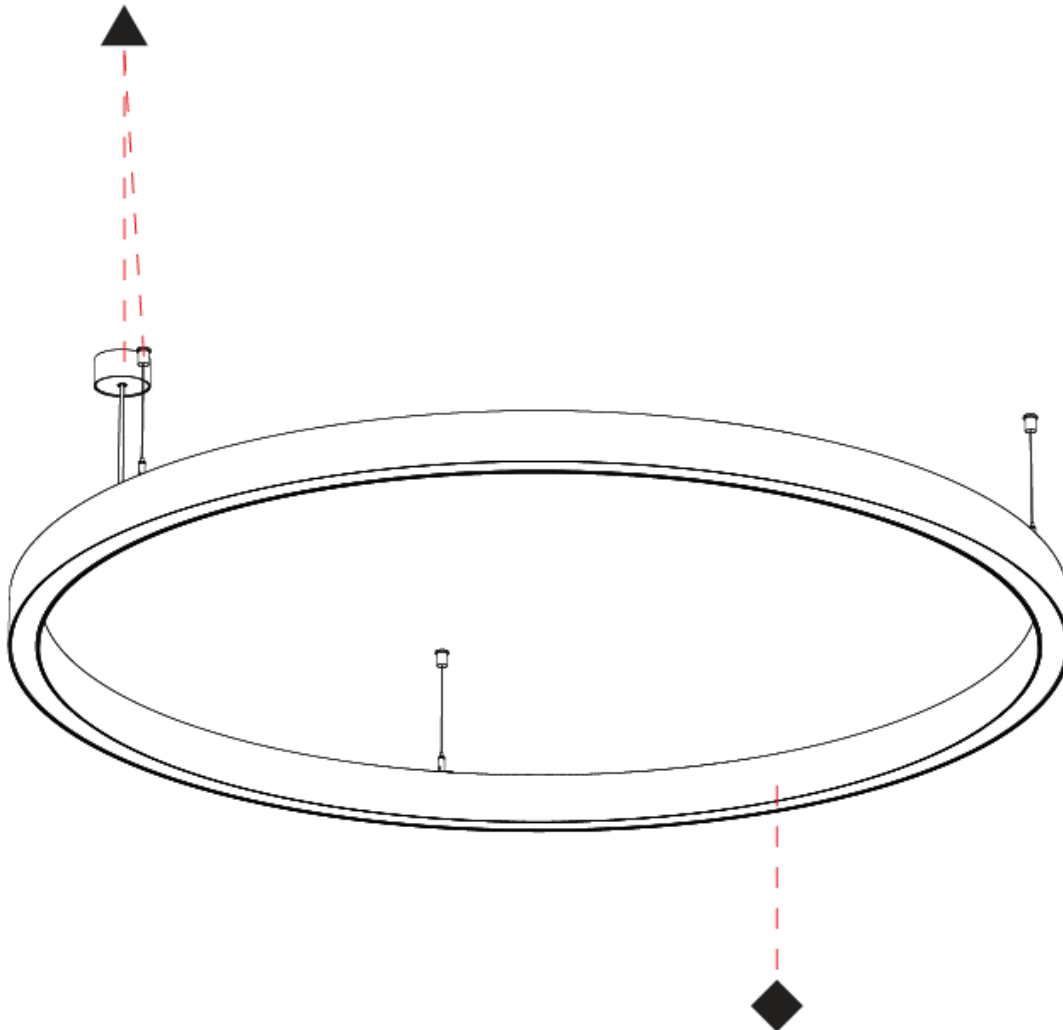

GLORIOUS 45 SUSPENSION

A3001093-

PROJECT _____

TYPE _____

SPECIFIER _____

QUANTITY _____

DATE _____

A