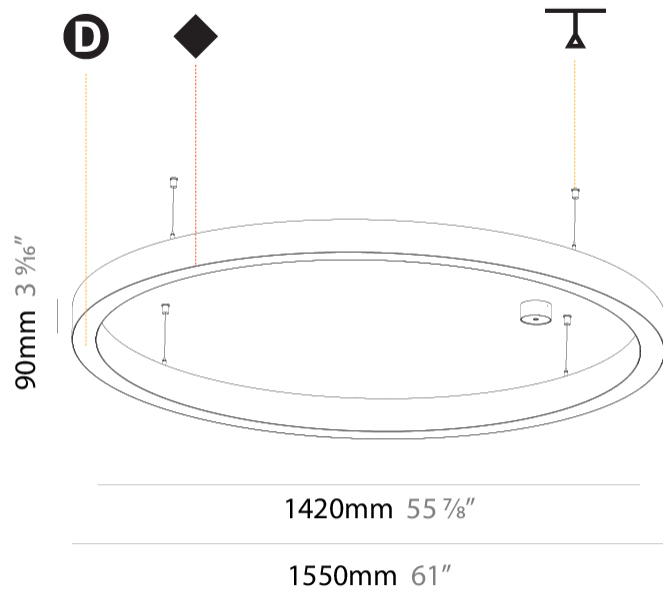

GENERAL

Series: Glorious
Subseries: Glorious 65
Partner: Prolicht
Division: Architectural
Installation: Suspension
Product Type: Pendant
Mounting Location: Ceiling
Light Distribution: Direct / Indirect

PHYSICAL

Shape: Round
Diameter (mm): 1550
Diameter (in): 61
Height (mm): 90
Height (in): 3 ⁹/₁₆
Max. Overall Height (mm): 2090
Max. Overall Height (in): 82 ⁷/₁₆
Weight (kg): 17.714
Weight (lbs): 37.71
Diffuser: [PMMA - Opal / Microprism / Clear Microprism](#)
Fixture Finish: [SSR / BKV / CWI / CRY / HAB / UFT / ITA / RUA / FTG / MYG / LOD / PUS / FRO / FUP / KIA / POP / BLS / SPG / MEY / GOH / CHC / COM / ABZ / JAG / OBR / MOS / ROR](#)
Fixture Material: [PMMA / Aluminum](#)
Cable Details: [2000mm/78 3/4" or 6000mm/236 1/4" Cable Transparent](#)

ELECTRICAL

Lamp Type: LED (Zhaga Standard)
Input Wattage (W): 154
Total Output Wattage (W): 96 / 84
Dimming: [Tri-Mode (Non-Dimming and Phase Dimming (120Vac only) and 0-10V Dimming)](#)
Driver Included: Yes
Driver Location: Integrated
Driver Type: Constant Current - Universal
Driver Class: Class 2
Input Voltage (V): 120 - 277
Constant Current (MA): 350

LED

Color Temperature (°K): [2700 / 3000 / 3500 / 4000](#)
Max. Delivered Lumen (lm): Max 20226
Nominal Lumen (lm): Max 24446
CRI: >90 CRI
Lamp Life (hrs): 50000

OPTICAL

RATINGS AND CERTIFICATIONS

Certified By: Certified for North American Standards
IP rating: IP20