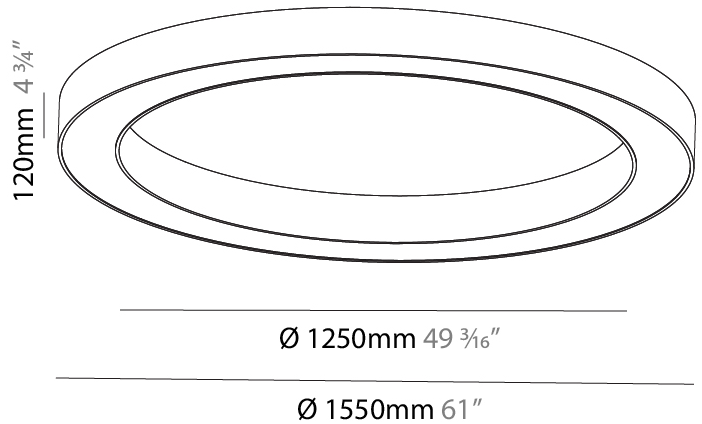

1. To build a product code in our configurator select the specify button on the base model # product page
2. To build a manual product code on this datasheet choose from the options listed below in blue font and add the suffix to the base model #

GENERAL

Series: Glorious
Subseries: Glorious 150
Partner: Prolicht
Division: Architectural
Installation: Surface
Product Type: Ceiling Surface
Mounting Location: Ceiling
Light Distribution: Direct

PHYSICAL

Shape: Round
Diameter (mm): 1550
Diameter (in): 61
Height (mm): 120
Height (in): 4 3/4
Weight (kg): 15.706
Weight (lbs): 34.55
Diffuser: [PMMA - Opal / Microprism](#)
Fixture Finish: [SSR / BKV / CWI / CRY / HAB / UFT / ITA / RUA / FTG / MYG / LOD / PUS / FRO / FUP / KIA / POP / BLS / SPG / MEY / GOH / CHC / COM / ABZ / JAG / OBR / MOS / ROR](#)
Fixture Material: [PMMA / Aluminum](#)

ELECTRICAL

Lamp Type: LED (Zhaga Standard)
Input Wattage (W): 73.4
Total Output Wattage (W): 60 / 48 (3500K)
Dimming: [0-10V Dimming / Phase Dimming (120Vac Only)](#)
Driver Included: Yes
Driver Location: Integrated
Driver Type: Constant Current - 120 / 277Vac
Driver Class: Class 2
Input Voltage (V): 120 - 277
Constant Current (MA): 350 / 700/800 (3500K)

LED

Color Temperature (°K): [2700 / 3000 / 3500 / 4000](#)
Max. Delivered Lumen (lm): Max 6681
Nominal Lumen (lm): Max 10075
CRI: >90 CRI
Efficiency (%): 65
Lamp Life (hrs): 50000

OPTICAL

RATINGS AND CERTIFICATIONS

Certified By: Certified for North American Standards
IP rating: IP20