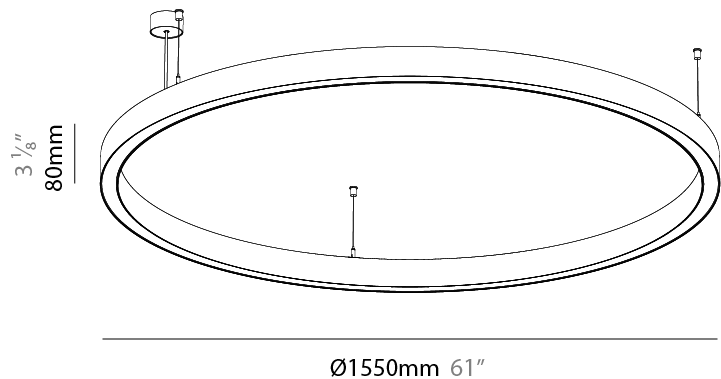

1. To build a product code in our configurator select the specify button on the base model # product page
2. To build a manual product code on this datasheet choose from the options listed below in blue font and add the suffix to the base model #

GENERAL

Series: Glorious
Subseries: Glorious 45
Partner: Prolicht
Division: Architectural
Installation: Suspension
Product Type: Pendant
Mounting Location: Ceiling
Light Distribution: Direct

PHYSICAL

Shape: Round
Diameter (mm): 1550
Diameter (in): 61
Height (mm): 76
Height (in): 3
Weight (kg): 4
Diffuser: [PMMA - Opal / Microprism / Clear Microprism](#)
Fixture Finish: [SSR / BKV / CWI / CRY / HAB / UFT / ITA / RUA / FTG / MYG / LOD / PUS / FRO / FUP / KIA / POP / BLS / SPG / MEY / GOH / CHC / COM / ABZ / JAG / OBR / MOS / ROR](#)
Fixture Material: [PMMA / Aluminum](#)
Cable Details: [2000mm/78 3/4" or 6000mm/236 1/4" Cable Transparent](#)

ELECTRICAL

Lamp Type: LED
Input Wattage (W): 87.1
Total Output Wattage (W): 79.1
Dimming: [Non-dimming / DALI Dimming / MATTER Dimming](#)
Driver Included: Yes
Driver Location: Integrated
Driver Type: Constant Current - Universal
Driver Class: Class 2
Input Voltage (V): 120 - 277

LED

Color Temperature (°K): 2700-6500 Tunable White
Max. Delivered Lumen (lm): Max 10217
Nominal Lumen (lm): Max 14375
CRI: >90 CRI
Lamp Life (hrs): 50000

OPTICAL

Adjustability: Fixed

RATINGS AND CERTIFICATIONS

Certified By: Certified for North American Standards
IP rating: IP40