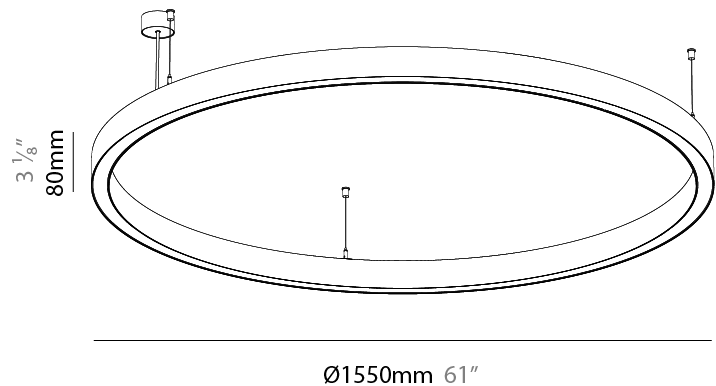

GENERAL

Series: Glorious
Subseries: Glorious 45
Partner: Prolicht
Division: Architectural
Installation: Suspension
Product Type: Pendant
Mounting Location: Ceiling
Light Distribution: Direct / Indirect

PHYSICAL

Shape: Round
Diameter (mm): 1550
Diameter (in): 61
Height (mm): 76
Height (in): 3
Weight (kg): 10.5
Diffuser: [PMMA - Opal / Microprism / Clear Microprism](#)
Fixture Finish: [SSR / BKV / CWI / CRY / HAB / UFT / ITA / RUA / FTG / MYG / LOD / PUS / FRO / FUP / KIA / POP / BLS / SPG / MEY / GOH / CHC / COM / ABZ / JAG / OBR / MOS / ROR](#)
Fixture Material: [PMMA / Aluminum](#)
Cable Details: [2000mm/78 3/4" or 6000mm/236 1/4" Cable Transparent](#)

ELECTRICAL

Lamp Type: LED
Input Wattage (W): 181.1
Total Output Wattage (W): 164.5
Dimming: [Non-Dimming / 0-10V Dimming / Phase Dimming / DALI Dimming / MATTER Dimming](#)
Driver Included: Yes
Driver Location: Integrated
Driver Type: Constant Current - Universal
Driver Class: Class 2
Input Voltage (V): 120 - 277

LED

Color Temperature (°K): [2700 / 3000 / 3500 / 4000](#)
Max. Delivered Lumen (lm): Max 22676
Nominal Lumen (lm): Max 29820
CRI: >90 CRI
Lamp Life (hrs): 50000

OPTICAL

Adjustability: Fixed

RATINGS AND CERTIFICATIONS

Certified By: Certified for North American Standards
IP rating: IP40