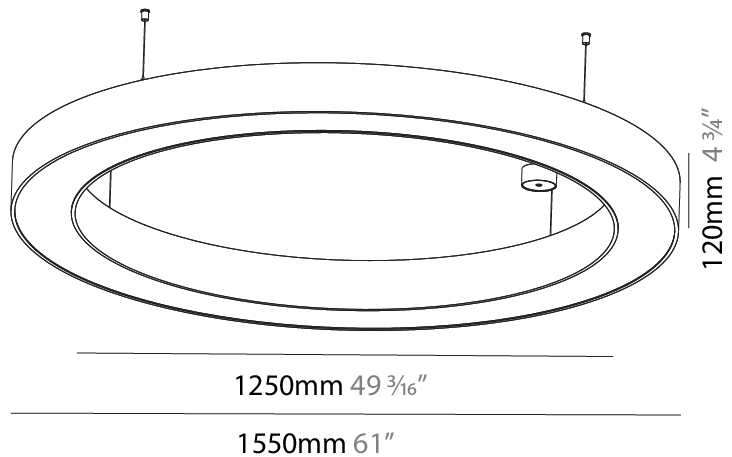

GENERAL

Series: Glorious
Subseries: Glorious 150
Partner: Prolicht
Division: Architectural
Installation: Suspension
Product Type: Pendant
Mounting Location: Ceiling
Light Distribution: Direct

PHYSICAL

Shape: Round
Diameter (mm): 1550
Diameter (in): 61
Height (mm): 120
Height (in): 4 3/4
Max. Overall Height (mm): 2120
Max. Overall Height (in): 83 7/16
Weight (kg): 16.737
Weight (lbs): 36.82
Diffuser: [PMMA - Opal or Micro-Prism](#)
Fixture Finish: [SSR / BKV / CWI / CRY / HAB / UFT / ITA / RUA / FTG / MYG / LOD / PUS / FRO / FUP / KIA / POP / BLS / SPG / MEY / GOH / CHC / COM / ABZ / JAG / OBR / MOS / ROR](#)
Fixture Material: [PMMA / Aluminum](#)

ELECTRICAL

Lamp Type: LED (Zhaga Standard)
Input Wattage (W): 73.4
Total Output Wattage (W): 60 / 48 (3500K)
Dimming: [0-10V Dimming / Phase Dimming (120Vac Only)](#)
Driver Included: Yes
Driver Location: Integrated
Driver Type: Constant Current
Driver Class: Class 2
Input Voltage (V): 120 - 277
Constant Current (MA): 350 / 700/800 (3500K)

LED

Color Temperature (°K): [2700 / 3000 / 3500 / 4000](#)
Max. Delivered Lumen (lm): Max 6681
Nominal Lumen (lm): Max 10075
CRI: >90 CRI
Efficiency (%): 0.65
Lamp Life (hrs): 50000

OPTICAL

RATINGS AND CERTIFICATIONS

Certified By: Certified for North American Standards
IP rating: IP20