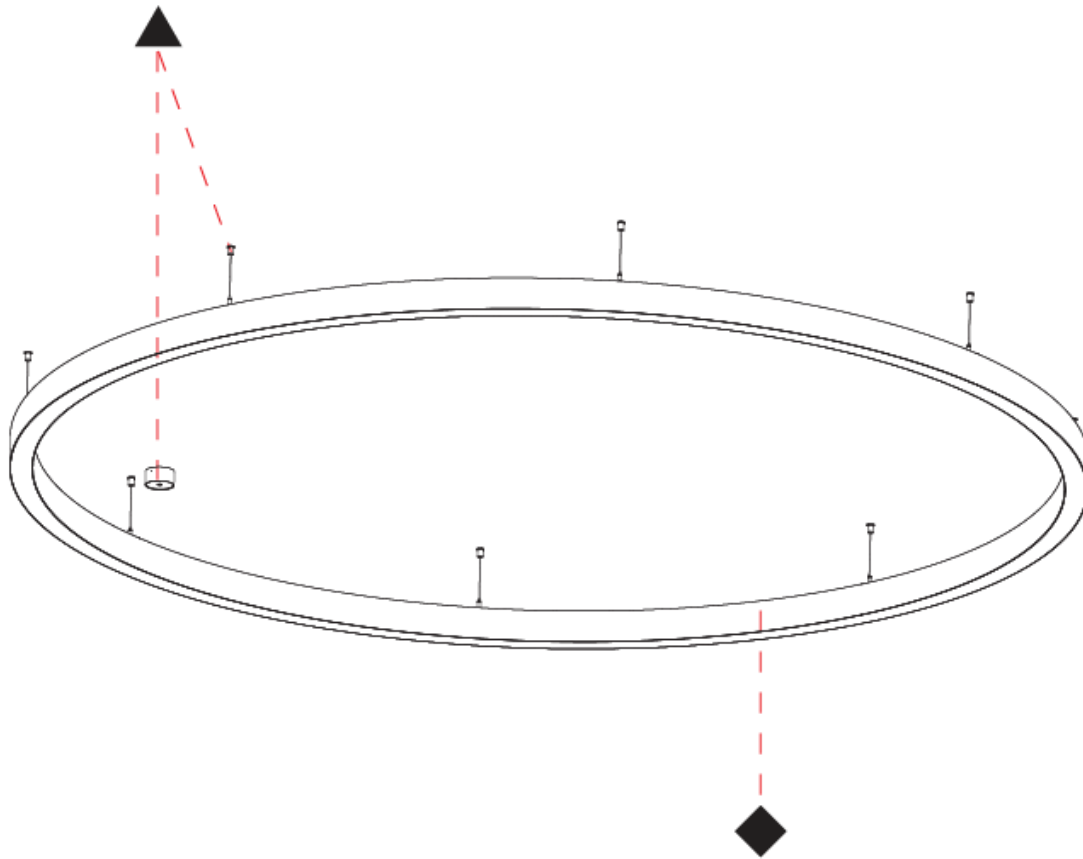

PHYSICAL

Shape: Round
 Diameter (mm): 3000
 Diameter (in): 118 7/8
 Height (mm): 90
 Height (in): 3 9/16
 Max. Overall Height (mm): 2090
 Max. Overall Height (in): 82 7/16
 Weight (kg): 31.716
 Weight (lbs): 69.93
 Diffuser: [PMMA - Opal / Microprism / Clear Microprism](#)
 Fixture Finish: [SSR / BKV / CWI / CRY / HAB / UFT / ITA / RUA / FTG / MYG / LOD / PUS / FRO / FUP / KIA / POP / BLS / SPG / MEY / GOH / CHC / COM / ABZ / JAG / OBR / MOS / ROR](#)
 Fixture Material: [PMMA / Aluminum](#)
 Cable Details: [2000mm/78 3/4" or 6000mm/236 1/4" Cable Transparent](#)

2870mm 113"

3000mm 118 7/8"

GLORIOUS 65 SUSPENSION

A300065-

PROJECT	_____
TYPE	_____
SPECIFIER	_____
QUANTITY	_____
DATE	_____

A

GLORIOUS 65 SUSPENSION

A30553-

Shape: Round
 Diameter (mm): 3000
 Diameter (in): 118 1/8
 Depth (mm): 90
 Depth (in): 3 9/16
 Max. Overall Height (mm): 2090
 Max. Overall Height (in): 82 7/16
 Weight (kg): 27.55
 Weight (lbs): 60.75
 Diffuser: PMMA - Opal / Microprism / Clear Microprism
 Fixture Finish: SSR / BKV / CWI / CRY / HAB / UFT / ITA / RUA / FTG / MYG / LOD / PUS / FRO / FUP / KIA / POP / BLS / SPG / MEY / GOH / CHC / COM / ABZ / JAG / OBR / MOS / ROR
 Fixture Material: PMMA / Aluminum
 Cable Details: 2000mm/78 3/4" or 6000mm/236 1/4" Cable Transparent