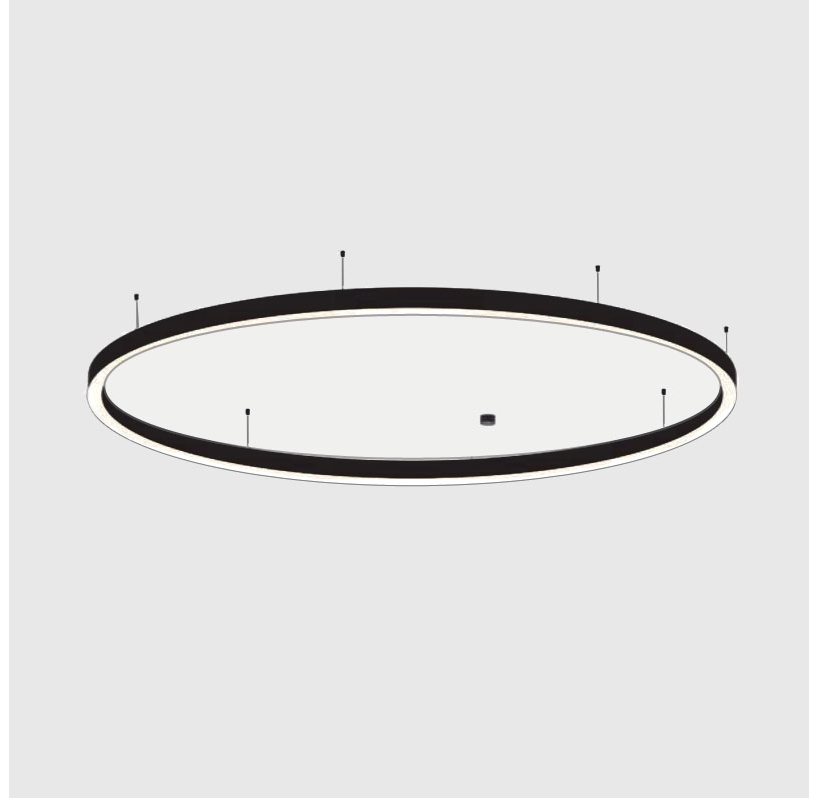

GENERAL

Series: Glorious
Subseries: Glorious 65
Partner: Prolicht
Division: Architectural
Installation: Suspension
Product Type: Pendant
Mounting Location: Ceiling
Light Distribution: Direct / Indirect

PHYSICAL

Shape: Round
Diameter (mm): 3000
Diameter (in): 118 7/8
Height (mm): 90
Height (in): 3 9/16
Max. Overall Height (mm): 2090
Max. Overall Height (in): 82 7/16
Weight (kg): 31.716
Weight (lbs): 69.93
Diffuser: [PMMA - Opal / Microprism / Clear Microprism](#)
Fixture Finish: [SSR / BKV / CWI / CRY / HAB / UFT / ITA / RUA / FTG / MYG / LOD / PUS / FRO / FUP / KIA / POP / BLS / SPG / MEY / GOH / CHC / COM / ABZ / JAG / OBR / MOS / ROR](#)
Fixture Material: [PMMA / Aluminum](#)
Cable Details: [2000mm/78 3/4" or 6000mm/236 1/4" Cable Transparent](#)

ELECTRICAL

Lamp Type: LED (Zhaga Standard)
Input Wattage (W): 308
Total Output Wattage (W): 192 / 84
Dimming: [Tri-Mode (Non-Dimming and Phase Dimming (120Vac only) and 0-10V Dimming)](#)
Driver Included: Yes
Driver Location: Integrated
Driver Type: Constant Current - Universal
Driver Class: Class 2
Input Voltage (V): 120 - 277
Constant Current (MA): 350

LED

Color Temperature (°K): [2700 / 3000 / 3500 / 4000](#)
Max. Delivered Lumen (lm): Max 40453
Nominal Lumen (lm): Max 48892
CRI: >90 CRI
Lamp Life (hrs): 50000

OPTICAL

RATINGS AND CERTIFICATIONS

Certified By: Certified for North American Standards
IP rating: IP20

2870mm 113"

3000mm 118 7/8"