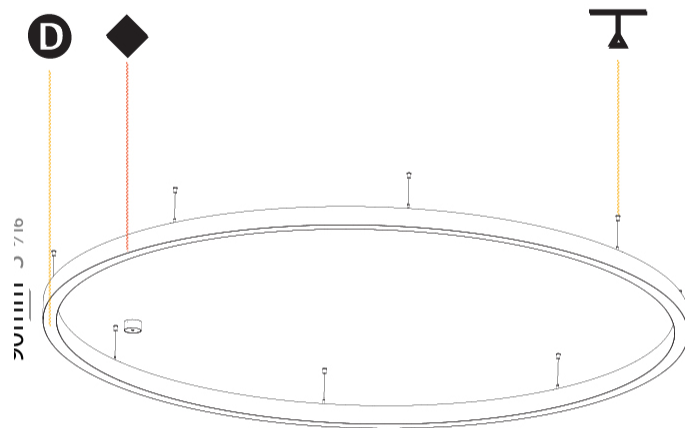

GENERAL

Series: Glorious
Subseries: Glorious 65
Partner: Prolicht
Division: Architectural
Installation: Suspension
Product Type: Pendant
Mounting Location: Ceiling
Light Distribution: Direct / Indirect

PHYSICAL

Shape: Round
Diameter (mm): 3000
Diameter (in): 118 7/8
Height (mm): 90
Height (in): 3 9/16
Max. Overall Height (mm): 2090
Max. Overall Height (in): 82 7/16
Weight (kg): 31.716
Weight (lbs): 69.93
Diffuser: [PMMA - Opal / Microprism / Clear Microprism](#)
Fixture Finish: [SSR / BKV / CWI / CRY / HAB / UFT / ITA / RUA / FTG / MYG / LOD / PUS / FRO / FUP / KIA / POP / BLS / SPG / MEY / GOH / CHC / COM / ABZ / JAG / OBR / MOS / ROR](#)
Fixture Material: [PMMA / Aluminum](#)
Cable Details: [2000mm/78 3/4" or 6000mm/236 1/4" Cable Transparent](#)

ELECTRICAL

Lamp Type: LED (Zhaga Standard)
Input Wattage (W): 308
Total Output Wattage (W): 192 / 84
Dimming: [Tri-Mode (Non-Dimming and Phase Dimming (120Vac only) and 0-10V Dimming)](#)
Driver Included: Yes
Driver Location: Integrated
Driver Type: Constant Current - Universal
Driver Class: Class 2
Input Voltage (V): 120 - 277
Constant Current (MA): 350

LED

Color Temperature (°K): [2700 / 3000 / 3500 / 4000](#)
Max. Delivered Lumen (lm): Max 40453
Nominal Lumen (lm): Max 48892
CRI: >90 CRI
Lamp Life (hrs): 50000

OPTICAL

RATINGS AND CERTIFICATIONS

Certified By: Certified for North American Standards
IP rating: IP20

2870mm 113"

3000mm 118 7/8"