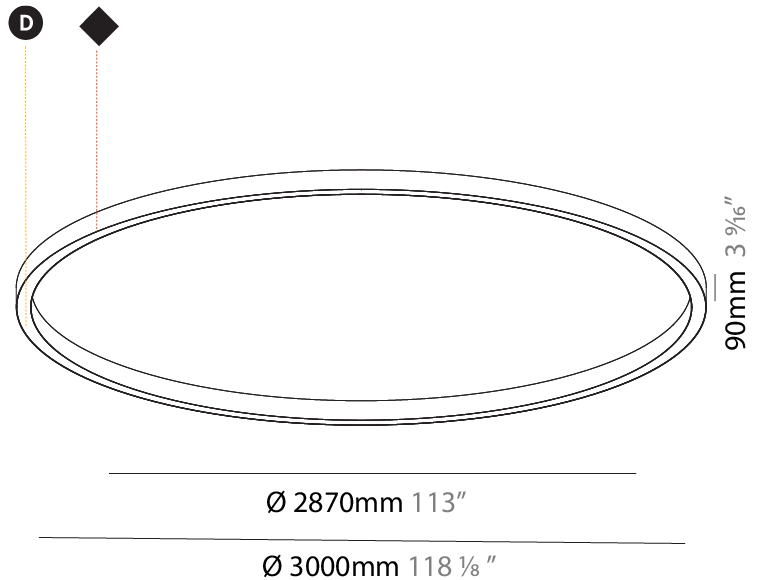

GENERAL

Series: Glorious
Subseries: Glorious 65
Partner: Prolicht
Division: Architectural
Installation: Surface
Product Type: Ceiling Surface
Mounting Location: Ceiling
Light Distribution: Direct

PHYSICAL

Shape: Round
Diameter (mm): 3000
Diameter (in): 118 7/8
Height (mm): 90
Height (in): 3 9/16
Weight (kg): 26.5
Weight (lbs): 57.83
Diffuser: PMMA - Opal / Microprism / Clear Microprism
Fixture Finish: SSR / BKV / CWI / CRY / HAB / UFT / ITA / RUA / FTG / MYG / LOD / PUS / FRO / FUP / KIA / POP / BLS / SPG / MEY / GOH / CHC / COM / ABZ / JAG / OBR / MOS / ROR
Fixture Material: PMMA / Aluminum

ELECTRICAL

Lamp Type: LED (Zhaga Standard)
Input Wattage (W): 208.4
Total Output Wattage (W): 192
Dimming: Tri-Mode (Non-Dimming and Phase Dimming (120Vac only) and 0-10V Dimming)
Driver Included: Yes
Driver Location: Integrated
Driver Type: Constant Current - Universal
Driver Class: Class 2
Input Voltage (V): 120 - 277
Constant Current (MA): 350

LED

Color Temperature (°K): 2700 / 3000 / 3500 / 4000
Max. Delivered Lumen (lm): Max 26347
Nominal Lumen (lm): Max 31820
CRI: >90 CRI
Efficiency (%): 88.4
Lamp Life (hrs): 50000

OPTICAL

RATINGS AND CERTIFICATIONS

Certified By: Certified for North American Standards
IP rating: IP20