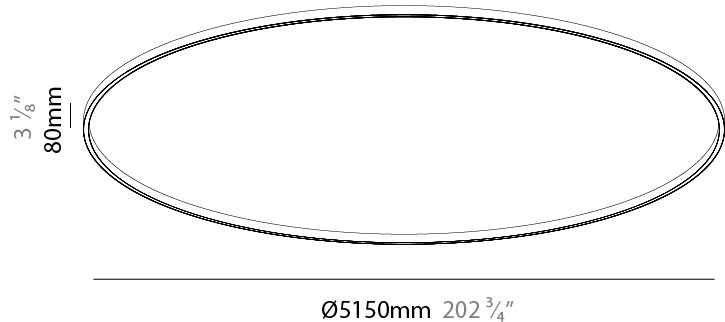

1. To build a product code in our configurator select the specify button on the base model # product page
2. To build a manual product code on this datasheet choose from the options listed below in blue font and add the suffix to the base model #

GENERAL

Series: Glorious
Subseries: Glorious 45
Partner: Prolicht
Division: Architectural
Installation: Surface
Product Type: Ceiling Surface
Mounting Location: Ceiling
Light Distribution: Direct

PHYSICAL

Shape: Round
Diameter (mm): 3100
Diameter (in): 122 ¹/₈
Height (mm): 76
Height (in): 3
Weight (kg): 4
Diffuser: [PMMA - Opal / Microprism / Clear Microprism](#)
Fixture Finish: [SSR / BKV / CWI / CRY / HAB / UFT / ITA / RUA / FTG / MYG / LOD / PUS / FRO / FUP / KIA / POP / BLS / SPG / MEY / GOH / CHC / COM / ABZ / JAG / OBR / MOS / ROR](#)
Fixture Material: PMMA / Aluminum

ELECTRICAL

Lamp Type: LED
Input Wattage (W): 290.4
Total Output Wattage (W): 263.6
Dimming: [Non-dimming / DALI Dimming / MATTER Dimming](#)
Driver Included: Yes
Driver Location: Integrated
Driver Type: Constant Current - Universal
Driver Class: Class 2
Input Voltage (V): 120 - 277

LED

Color Temperature (°K): 2700-6500 Tunable White
Max. Delivered Lumen (lm): Max 34058
Nominal Lumen (lm): Max 47915
CRI: >90 CRI
Lamp Life (hrs): 50000

OPTICAL

Adjustability: Fixed

RATINGS AND CERTIFICATIONS

Certified By: Certified for North American Standards
IP rating: IP40

PROJECT
TYPE
SPECIFIER
QUANTITY
DATE