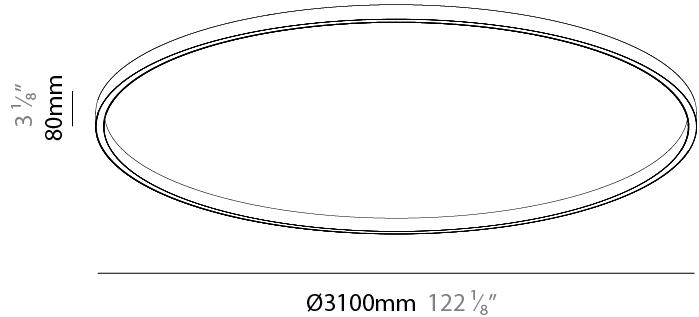

1. To build a product code in our configurator select the specify button on the base model # product page
2. To build a manual product code on this datasheet choose from the options listed below in blue font and add the suffix to the base model #

GENERAL

Series: Glorious
Subseries: Glorious 45
Partner: Prolicht
Division: Architectural
Installation: Surface
Product Type: Ceiling Surface
Mounting Location: Ceiling
Light Distribution: Direct

PHYSICAL

Shape: Round
Diameter (mm): 3100
Diameter (in): 122 ¹/₈
Height (mm): 76
Height (in): 3
Weight (kg): 4
Diffuser: PMMA - Opal / Microprism / Clear Microprism
Fixture Finish: SSR / BKV / CWI / CRY / HAB / UFT / ITA / RUA / FTG / MYG / LOD / PUS / FRO / FUP / KIA / POP / BLS / SPG / MEY / GOH / CHC / COM / ABZ / JAG / OBR / MOS / ROR
Fixture Material: PMMA / Aluminum

ELECTRICAL

Lamp Type: LED
Input Wattage (W): 207
Total Output Wattage (W): 188.2
Dimming: Non-Dimming / 0-10V Dimming / Phase Dimming / DALI Dimming / MATTER Dimming
Driver Included: Yes
Driver Location: Integrated
Driver Type: Constant Current - Universal
Driver Class: Class 2
Input Voltage (V): 120 - 277

LED

Color Temperature (°K): 2700 / 3000 / 3500 / 4000
Max. Delivered Lumen (lm): Max 24224
Nominal Lumen (lm): Max 34080
CRI: >90 CRI
Lamp Life (hrs): 50000

OPTICAL

Adjustability: Fixed

RATINGS AND CERTIFICATIONS

Certified By: Certified for North American Standards
IP rating: IP40

PROJECT
TYPE
SPECIFIER
QUANTITY
DATE