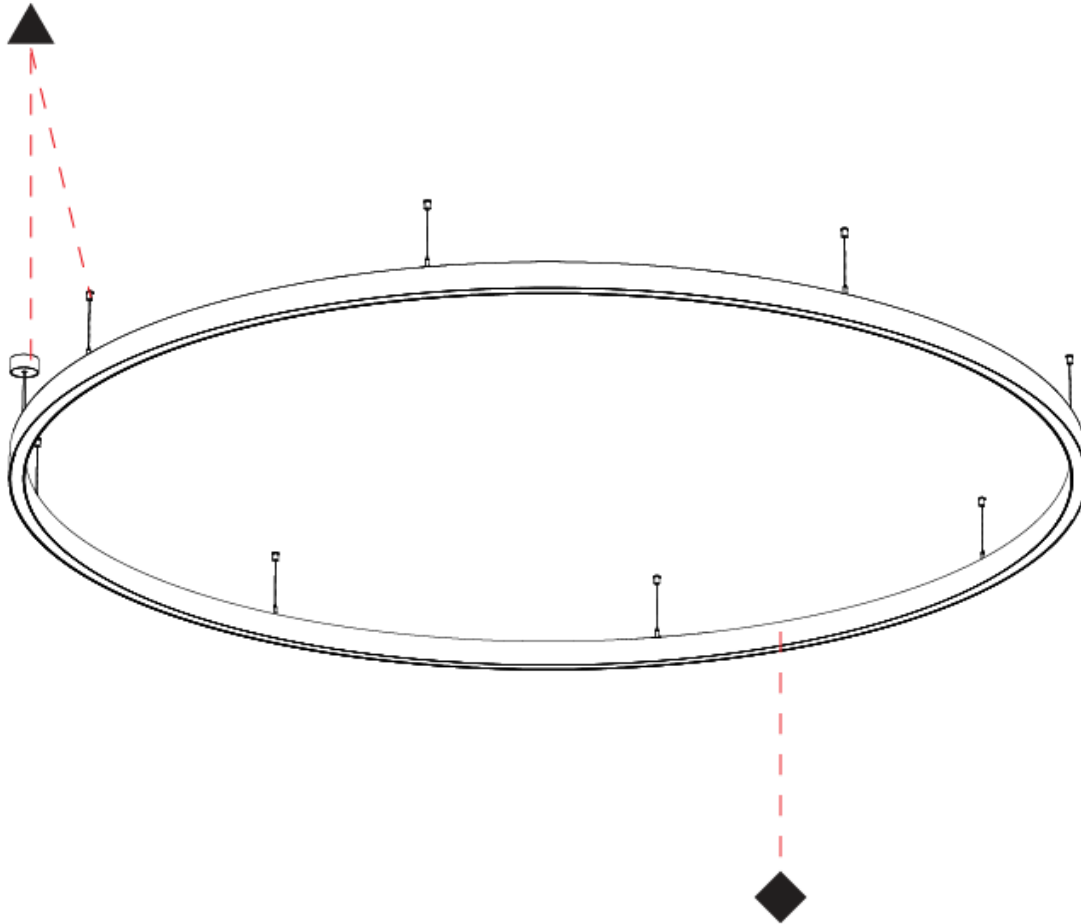

GLORIOUS 45 SUSPENSION

A3001082-HE-

PROJECT _____

TYPE _____

SPECIFIER _____

QUANTITY _____

DATE _____

A