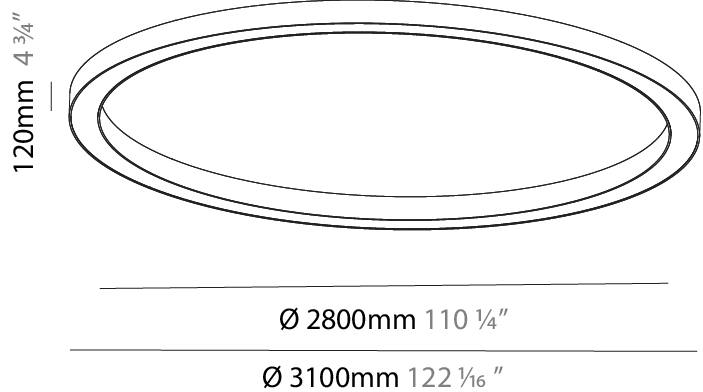

1. To build a product code in our configurator select the specify button on the base model # product page
2. To build a manual product code on this datasheet choose from the options listed below in blue font and add the suffix to the base model #

GENERAL

Series: Glorious
Subseries: Glorious 150
Partner: Prolicht
Division: Architectural
Installation: Surface
Product Type: Ceiling Surface
Mounting Location: Ceiling
Light Distribution: Direct

PHYSICAL

Shape: Round
Diameter (mm): 3100
Diameter (in): 122 1/16
Height (mm): 120
Height (in): 4 3/4
Weight (kg): 38.3
Weight (lbs): 84.26
Diffuser: PMMA - Opal
Fixture Finish: SSR / BKV / CWI / CRY / HAB / UFT / ITA / RUA / FTG / MYG / LOD / PUS / FRO / FUP / KIA / POP / BLS / SPG / MEY / GOH / CHC / COM / ABZ / JAG / OBR / MOS / ROR
Fixture Material: PMMA / Aluminum

ELECTRICAL

Lamp Type: LED (Zhaga Standard)
Input Wattage (W): 156.6
Total Output Wattage (W): 128 / 102.4 (3500K)
Dimming: 0-10V Dimming / Phase Dimming (120Vac Only)
Driver Included: Yes
Driver Location: Integrated
Driver Type: Constant Current - 120 / 277Vac
Driver Class: Class 2
Input Voltage (V): 120 - 277
Constant Current (MA): 350 / 800 (3500K)

LED

Color Temperature (°K): 2700 / 3000 / 3500 / 4000
Max. Delivered Lumen (lm): Max 15318
Nominal Lumen (lm): Max 21493
CRI: >90 CRI
Efficiency (%): 65
Lamp Life (hrs): 50000

OPTICAL

RATINGS AND CERTIFICATIONS

Certified By: Certified for North American Standards
IP rating: IP20