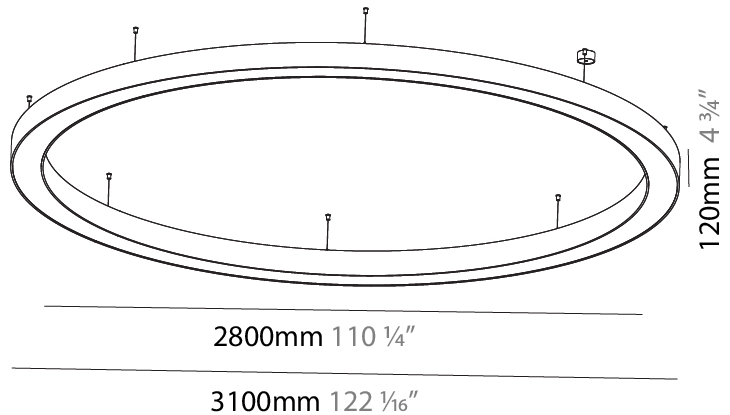

GENERAL

Series: Glorious
Subseries: Glorious 150
Partner: Prolicht
Division: Architectural
Installation: Suspension
Product Type: Pendant
Mounting Location: Ceiling
Light Distribution: Direct

PHYSICAL

Shape: Round
Diameter (mm): 3100
Diameter (in): 122 1/4
Depth (mm): 120
Depth (in): 4 3/4
Max. Overall Height (mm): 2120
Max. Overall Height (in): 83 7/16
Weight (kg): 39.1
Weight (lbs): 86.02
Diffuser: PMMA - Opal or Micro-Prism
Fixture Finish: SSR / BKV / CWI / CRY / HAB / UFT / ITA / RUA / FTG / MYG / LOD / PUS / FRO / FUP / KIA / POP / BLS / SPG / MEY / GOH / CHC / COM / ABZ / JAG / OBR / MOS / ROR
Fixture Material: PMMA / Aluminum

ELECTRICAL

Lamp Type: LED (Zhaga Standard)
Input Wattage (W): 156.6
Total Output Wattage (W): 128 / 102.4 (3500K)
Dimming: 0-10V Dimming / Phase Dimming (120Vac Only)
Driver Included: Yes
Driver Location: Integrated
Driver Type: Constant Current
Driver Class: Class 2
Input Voltage (V): 120 - 277
Constant Current (MA): 350 / 800 (3500K)

LED

Color Temperature (°K): 2700 / 3000 / 3500 / 4000
Max. Delivered Lumen (lm): Max 22676 (13971 Dir / 8705 Ind)
Nominal Lumen (lm): Max 32240
CRI: >90 CRI
Efficiency (%): 65
Lamp Life (hrs): 50000

OPTICAL

RATINGS AND CERTIFICATIONS

Certified By: Certified for North American Standards
IP rating: IP20