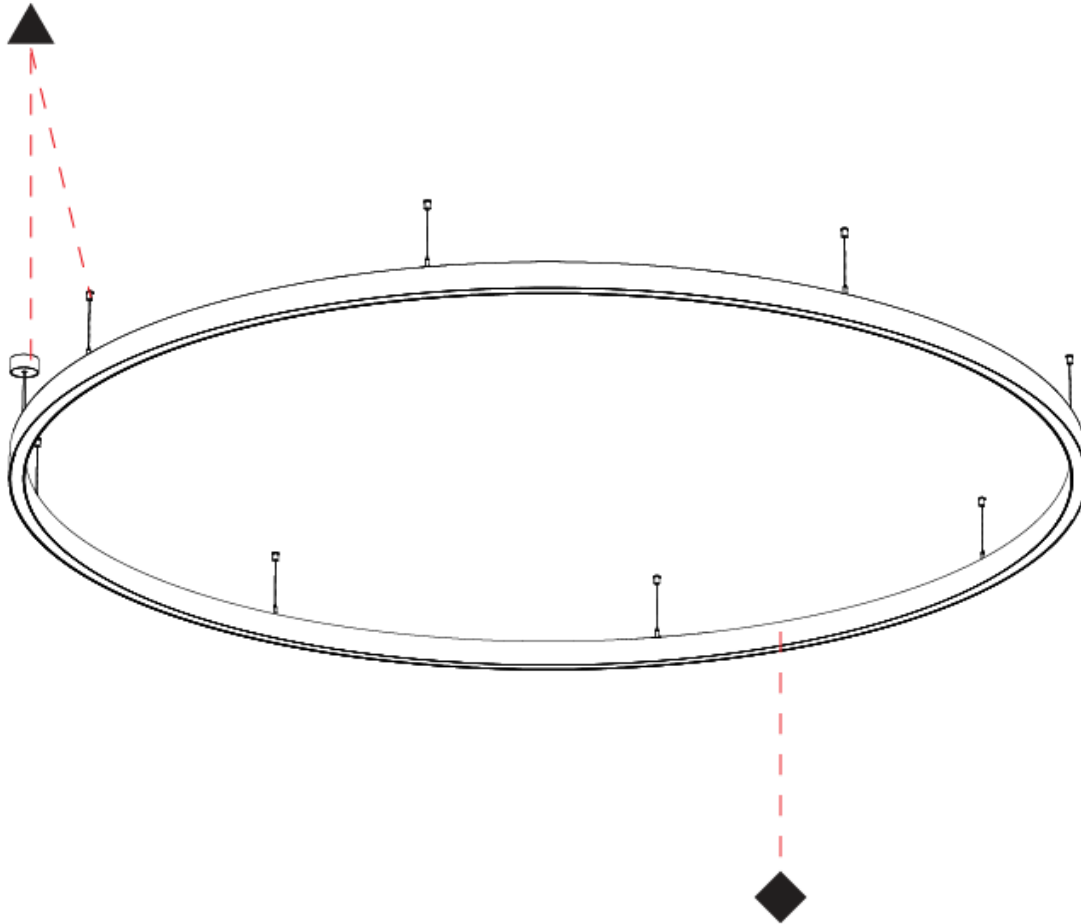

GLORIOUS 45 SUSPENSION

A3001082-

PROJECT	_____
TYPE	_____
SPECIFIER	_____
QUANTITY	_____
DATE	_____

A