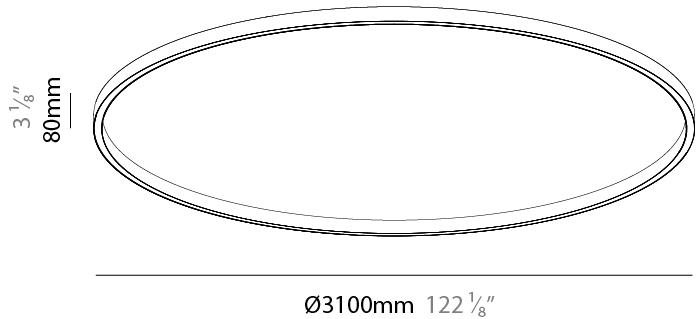

1. To build a product code in our configurator select the specify button on the base model # product page
2. To build a manual product code on this datasheet choose from the options listed below in blue font and add the suffix to the base model #

GENERAL

Series: Glorious
Subseries: Glorious 45
Partner: Prolicht
Division: Architectural
Installation: Surface
Product Type: Ceiling Surface
Mounting Location: Ceiling
Light Distribution: Direct

PHYSICAL

Shape: Round
Diameter (mm): 3100
Diameter (in): 122 ¹/₈
Height (mm): 76
Height (in): 3
Weight (kg): 4
Diffuser: [PMMA - Opal / Microprism / Clear Microprism](#)
Fixture Finish: [SSR / BKV / CWI / CRY / HAB / UFT / ITA / RUA / FTG / MYG / LOD / PUS / FRO / FUP / KIA / POP / BLS / SPG / MEY / GOH / CHC / COM / ABZ / JAG / OBR / MOS / ROR](#)
Fixture Material: [PMMA / Aluminum](#)

ELECTRICAL

Lamp Type: LED
Input Wattage (W): 174.2
Total Output Wattage (W): 158.2
Dimming: [Non-dimming / DALI Dimming / MATTER Dimming](#)
Driver Included: Yes
Driver Location: Integrated
Driver Type: Constant Current - Universal
Driver Class: Class 2
Input Voltage (V): 120 - 277

LED

Color Temperature (°K): 2700-6500 Tunable White
Max. Delivered Lumen (lm): Max 20435
Nominal Lumen (lm): Max 28749
CRI: >90 CRI
Lamp Life (hrs): 50000

OPTICAL

Adjustability: Fixed

RATINGS AND CERTIFICATIONS

Certified By: Certified for North American Standards
IP rating: IP40

PROJECT
TYPE
SPECIFIER
QUANTITY
DATE