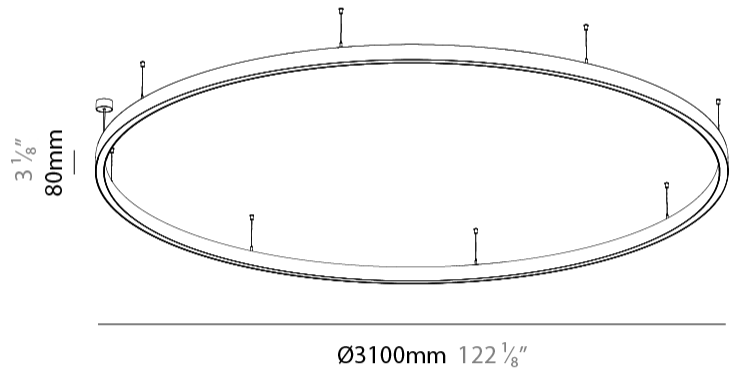

GENERAL

Series: Glorious
Subseries: Glorious 45
Partner: Prolicht
Division: Architectural
Installation: Suspension
Product Type: Pendant
Mounting Location: Ceiling
Light Distribution: Direct

PHYSICAL

Shape: Round
Diameter (mm): 3100
Diameter (in): 122 ¹/₈
Height (mm): 76
Height (in): 3
Weight (kg): 20
Diffuser: [PMMA - Opal / Microprism / Clear Microprism](#)
Fixture Finish: [SSR / BKV / CWI / CRY / HAB / UFT / ITA / RUA / FTG / MYG / LOD / PUS / FRO / FUP / KIA / POP / BLS / SPG / MEY / GOH / CHC / COM / ABZ / JAG / OBR / MOS / ROR](#)
Fixture Material: [PMMA / Aluminum](#)
Cable Details: [2000mm/78 3/4" or 6000mm/236 1/4" Cable Transparent](#)

ELECTRICAL

Lamp Type: LED
Input Wattage (W): 207
Total Output Wattage (W): 188.2
Dimming: [Non-Dimming / 0-10V Dimming / Phase Dimming / DALI Dimming / MATTER Dimming](#)
Driver Included: Yes
Driver Location: Integrated
Driver Type: Constant Current - Universal
Driver Class: Class 2
Input Voltage (V): 120 - 277

LED

Color Temperature (°K): [2700 / 3000 / 3500 / 4000](#)
Max. Delivered Lumen (lm): Max 24224
Nominal Lumen (lm): Max 34080
CRI: >90 CRI
Lamp Life (hrs): 50000

OPTICAL

Adjustability: Fixed

RATINGS AND CERTIFICATIONS

Certified By: Certified for North American Standards
IP rating: IP40