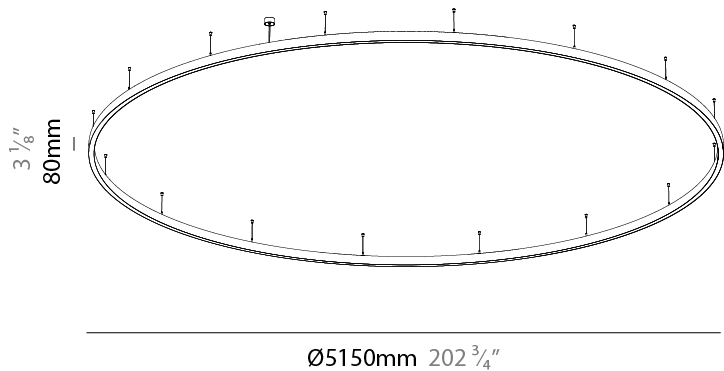

1. To build a product code in our configurator select the specify button on the base model # product page
2. To build a manual product code on this datasheet choose from the options listed below in blue font and add the suffix to the base model #

GENERAL

Series: Glorious
Subseries: Glorious 45
Partner: Prolicht
Division: Architectural
Installation: Suspension
Product Type: Pendant
Mounting Location: Ceiling
Light Distribution: Direct

PHYSICAL

Shape: Round
Diameter (mm): 3100
Diameter (in): 122 3/8
Height (mm): 76
Height (in): 3
Weight (kg): 35
Diffuser: PMMA - Opal / Microprism / Clear Microprism
Fixture Finish: SSR / BKV / CWI / CRY / HAB / UFT / ITA / RUA / FTG / MYG / LOD / PUS / FRO / FUP / KIA / POP / BLS / SPG / MEY / GOH / CHC / COM / ABZ / JAG / OBR / MOS / ROR
Fixture Material: PMMA / Aluminum
Cable Details: 2000mm/78 3/4" or 6000mm/236 1/4" Cable Transparent

ELECTRICAL

Lamp Type: LED
Input Wattage (W): 290.4
Total Output Wattage (W): 263.6
Dimming: Non-dimming / DALI Dimming / MATTER Dimming
Driver Included: Yes
Driver Location: Integrated
Driver Type: Constant Current - Universal
Driver Class: Class 2
Input Voltage (V): 120 - 277

LED

Color Temperature (°K): 2700-6500 Tunable White
Max. Delivered Lumen (lm): Max 34058
Nominal Lumen (lm): Max 47915
CRI: >90 CRI
Lamp Life (hrs): 50000

OPTICAL

Adjustability: Fixed

RATINGS AND CERTIFICATIONS

Certified By: Certified for North American Standards
IP rating: IP40