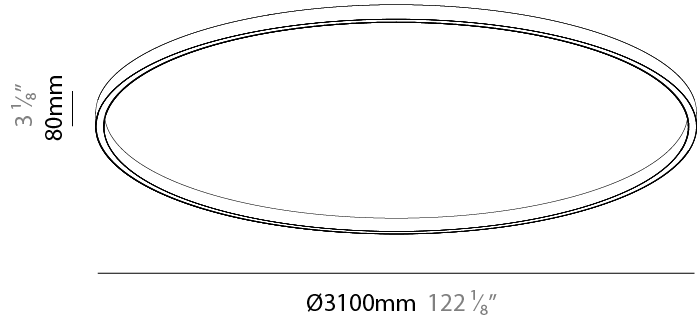

base number   Color Temperature   Finishes (Diamond)   Diffuser Options

1. To build a product code in our configurator select the specify button on the base model # product page
2. To build a manual product code on this datasheet choose from the options listed below in blue font and add the suffix to the base model #

GENERAL

Series: Glorious
Subseries: Glorious 45
Partner: Prolicht
Division: Architectural
Installation: Surface
Product Type: Ceiling Surface
Mounting Location: Ceiling
Light Distribution: Direct

PHYSICAL

Shape: Round
Diameter (mm): 3100
Diameter (in): 122 ¹/₈
Height (mm): 76
Height (in): 3
Weight (kg): 4
Diffuser: [PMMA - Opal / Microprism / Clear Microprism](#)
Fixture Finish: [SSR / BKV / CWI / CRY / HAB / UFT / ITA / RUA / FTG / MYG / LOD / PUS / FRO / FUP / KIA / POP / BLS / SPG / MEY / GOH / CHC / COM / ABZ / JAG / OBR / MOS / ROR](#)
Fixture Material: [PMMA / Aluminum](#)

ELECTRICAL

Lamp Type: LED
Input Wattage (W): 100.3
Total Output Wattage (W): 91.1
Dimming: Non-Dimmable
Driver Included: Yes
Driver Location: Integrated
Driver Type: Constant Current - Universal
Driver Class: Class 2
Input Voltage (V): 120 - 277

LED

[Color Temperature (°K): 2700 / 3000 / 3500 / 4000](#)
Max. Delivered Lumen (lm): Max 12072
Nominal Lumen (lm): Max 16984
CRI: >90 CRI
Lamp Life (hrs): 50000

OPTICAL

Adjustability: Fixed

RATINGS AND CERTIFICATIONS

Certified By: Certified for North American Standards
IP rating: IP40

PROJECT
TYPE
SPECIFIER
QUANTITY
DATE