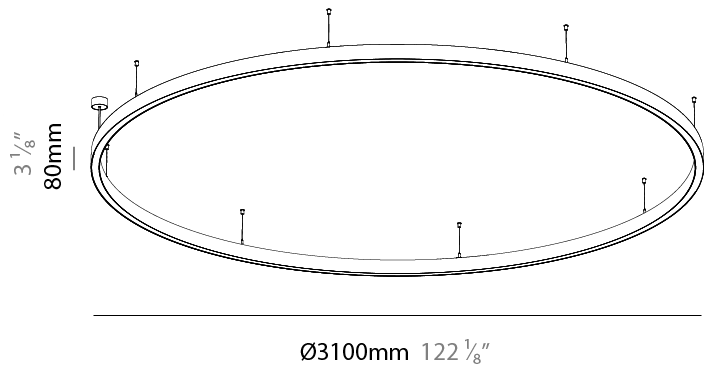

1. To build a product code in our configurator select the specify button on the base model # product page
2. To build a manual product code on this datasheet choose from the options listed below in blue font and add the suffix to the base model #

GENERAL

Series: Glorious
Subseries: Glorious 45
Partner: Prolicht
Division: Architectural
Installation: Suspension
Product Type: Pendant
Mounting Location: Ceiling
Light Distribution: Direct / Indirect

PHYSICAL

Shape: Round
Diameter (mm): 3100
Diameter (in): 122 1/8
Height (mm): 76
Height (in): 3
Weight (kg): 22
Diffuser: [PMMA - Opal / Microprism / Clear Microprism](#)
Fixture Finish: [SSR / BKV / CWI / CRY / HAB / UFT / ITA / RUA / FTG / MYG / LOD / PUS / FRO / FUP / KIA / POP / BLS / SPG / MEY / GOH / CHC / COM / ABZ / JAG / OBR / MOS / ROR](#)
Fixture Material: [PMMA / Aluminum](#)
Cable Details: [2000mm/78 3/4" or 6000mm/236 1/4" Cable Transparent](#)

ELECTRICAL

Lamp Type: LED
Input Wattage (W): 297.7
Total Output Wattage (W): 270.9
Dimming: [Non-dimming / DALI Dimming / MATTER Dimming](#)
Driver Included: Yes
Driver Location: Integrated
Driver Type: Constant Current - Universal
Driver Class: Class 2
Input Voltage (V): 120 - 277

LED

Color Temperature (°K): 2700-6500 Tunable White
Max. Delivered Lumen (lm): Max 37268
Nominal Lumen (lm): Max 49113
CRI: >90 CRI
Lamp Life (hrs): 50000

OPTICAL

Adjustability: Fixed

RATINGS AND CERTIFICATIONS

Certified By: Certified for North American Standards
IP rating: IP40