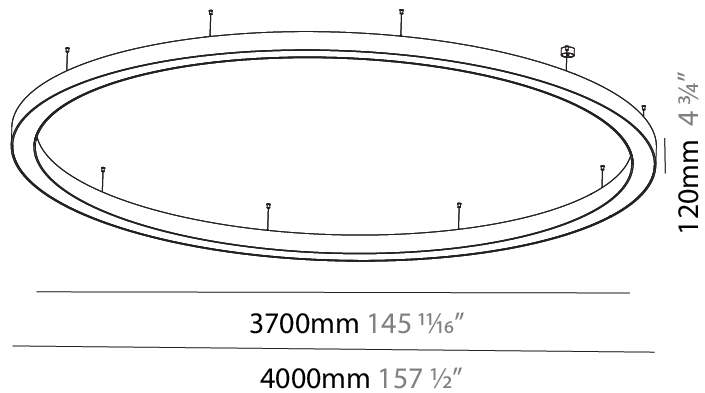

GENERAL

Series: Glorious
Subseries: Glorious 150
Partner: Prolicht
Division: Architectural
Installation: Suspension
Product Type: Pendant
Mounting Location: Ceiling
Light Distribution: Direct / Indirect

PHYSICAL

Shape: Round
Diameter (mm): 4000
Diameter (in): 157 1/2
Depth (mm): 120
Depth (in): 4 3/4
Max. Overall Height (mm): 2120
Max. Overall Height (in): 83 7/16
Weight (kg): 53.026
Weight (lbs): 116.66
Diffuser: PMMA - Opal
Fixture Finish: SSR / BKV / CWI / CRY / HAB / UFT / ITA / RUA / FTG / MYG / LOD / PUS / FRO / FUP / KIA / POP / BLS / SPG / MEY / GOH / CHC / COM / ABZ / JAG / OBR / MOS / ROR
Fixture Material: PMMA / Aluminum

ELECTRICAL

Lamp Type: LED (Zhaga Standard)
Input Wattage (W): 274.4
Total Output Wattage (W): 240 / 192 (3500K)
Dimming: 0-10V Dimming / Phase Dimming (120Vac Only)
Driver Included: Yes
Driver Location: Integrated
Driver Type: Constant Current - 120 / 277Vac
Driver Class: Class 2
Input Voltage (V): 120 - 277
Constant Current (MA): 350 / 1000 (3500K)

LED

Color Temperature (°K): 2700 / 3000 / 3500 / 4000
Max. Delivered Lumen (lm): Max 28344 (17463 Dir / 10881 Ind)
Nominal Lumen (lm): Max 40300
CRI: >90 CRI
Efficiency (%): 70
Lamp Life (hrs): 50000

OPTICAL

RATINGS AND CERTIFICATIONS

Certified By: Certified for North American Standards
IP rating: IP20