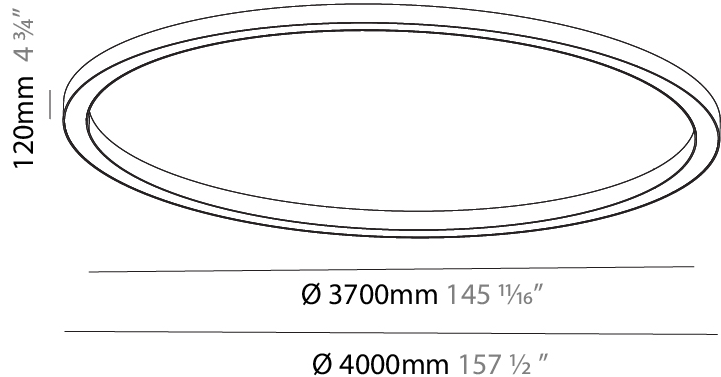

1. To build a product code in our configurator select the specify button on the base model # product page
2. To build a manual product code on this datasheet choose from the options listed below in blue font and add the suffix to the base model #

GENERAL

Series: Glorious
Subseries: Glorious 150
Partner: Prolicht
Division: Architectural
Installation: Surface
Product Type: Ceiling Surface
Mounting Location: Ceiling
Light Distribution: Direct

PHYSICAL

Shape: Round
Diameter (mm): 4000
Diameter (in): 157 1/2
Height (mm): 120
Height (in): 4 3/4
Weight (kg): 49.661
Weight (lbs): 109.25
Diffuser: PMMA - Opal
Fixture Finish: SSR / BKV / CWI / CRY / HAB / UFT / ITA / RUA / FTG / MYG / LOD / PUS / FRO / FUP / KIA / POP / BLS / SPG / MEY / GOH / CHC / COM / ABZ / JAG / OBR / MOS / ROR
Fixture Material: PMMA / Aluminum

ELECTRICAL

Lamp Type: LED (Zhaga Standard)
Input Wattage (W): 195.8
Total Output Wattage (W): 160 / 128 (3500K)
Dimming: 0-10V Dimming / Phase Dimming (120Vac Only)
Driver Included: Yes
Driver Location: Integrated
Driver Type: Constant Current - 120 / 277Vac
Driver Class: Class 2
Input Voltage (V): 120 - 277
Constant Current (MA): 350 / 1000 (3500K)

LED

Color Temperature (°K): 2700 / 3000 / 3500 / 4000
Max. Delivered Lumen (lm): Max 19148
Nominal Lumen (lm): Max 26867
CRI: >90 CRI
Efficiency (%): 65
Lamp Life (hrs): 50000

OPTICAL

RATINGS AND CERTIFICATIONS

Certified By: Certified for North American Standards
IP rating: IP20