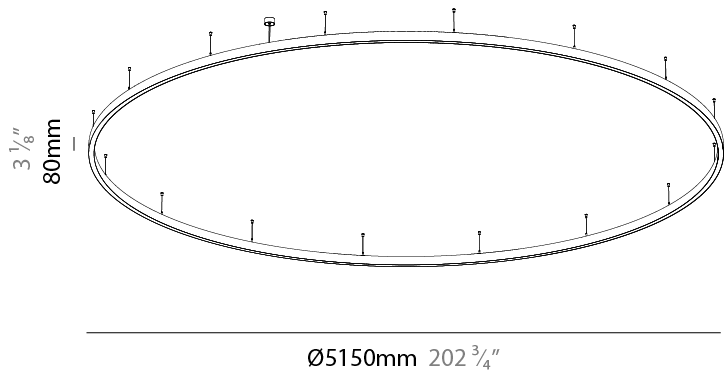

1. To build a product code in our configurator select the specify button on the base model # product page
2. To build a manual product code on this datasheet choose from the options listed below in blue font and add the suffix to the base model #

GENERAL

Series: Glorious
Subseries: Glorious 45
Partner: Prolicht
Division: Architectural
Installation: Suspension
Product Type: Pendant
Mounting Location: Ceiling
Light Distribution: Direct

PHYSICAL

Shape: Round
Diameter (mm): 5150
Diameter (in): 202 ³/₄
Height (mm): 76
Height (in): 3
Weight (kg): 35
Diffuser: [PMMA - Opal / Microprism / Clear Microprism](#)
Fixture Finish: [SSR / BKV / CWI / CRY / HAB / UFT / ITA / RUA / FTG / MYG / LOD / PUS / FRO / FUP / KIA / POP / BLS / SPG / MEY / GOH / CHC / COM / ABZ / JAG / OBR / MOS / ROR](#)
Fixture Material: [PMMA / Aluminum](#)
Cable Details: [2000mm/78 3/4" or 6000mm/236 1/4" Cable Transparent](#)

ELECTRICAL

Lamp Type: LED
Input Wattage (W): 167.2
Total Output Wattage (W): 151.8
Dimming: Non-Dimmable
Driver Included: Yes
Driver Location: Integrated
Driver Type: Constant Current - Universal
Driver Class: Class 2
Input Voltage (V): 120 - 277

LED

Color Temperature (°K): [2700 / 3000 / 3500 / 4000](#)
Max. Delivered Lumen (lm): Max 20121
Nominal Lumen (lm): Max 28307
CRI: >90 CRI
Lamp Life (hrs): 50000

OPTICAL

Adjustability: Fixed

RATINGS AND CERTIFICATIONS

Certified By: Certified for North American Standards
IP rating: IP40