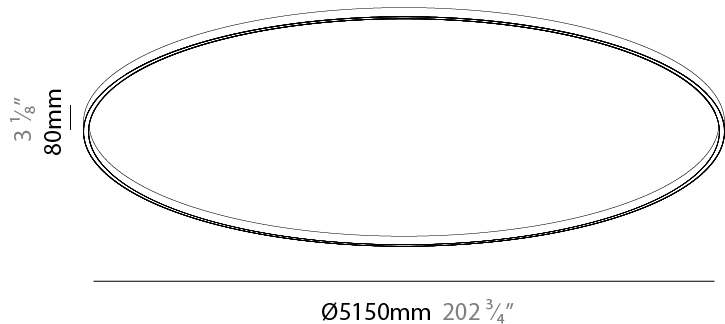

GLORIOUS 45 SURFACE

A3D424-HE-

base number   Color   Finishes   Diffuser
Temperature   (Diamond)   Options

1. To build a product code in our configurator select the specify button on the base model # product page
2. To build a manual product code on this datasheet choose from the options listed below in blue font and add the suffix to the base model #

GENERAL

Series: Glorious
Subseries: Glorious 45
Partner: Prolicht
Division: Architectural
Installation: Surface
Product Type: Ceiling Surface
Mounting Location: Ceiling
Light Distribution: Direct

PHYSICAL

Shape: Round
Diameter (mm): 5150
Diameter (in): 202 ³/₄
Height (mm): 76
Height (in): 3
Weight (kg): 4
Diffuser: [PMMA - Opal / Microprism / Clear Microprism](#)
Fixture Finish: [SSR / BKV / CWI / CRY / HAB / UFT / ITA / RUA / FTG / MYG / LOD / PUS / FRO / FUP / KIA / POP / BLS / SPG / MEY / GOH / CHC / COM / ABZ / JAG / OBR / MOS / ROR](#)
Fixture Material: PMMA / Aluminum

ELECTRICAL

Lamp Type: LED
Input Wattage (W): 167.2
Total Output Wattage (W): 151.8
Dimming: Non-Dimmable
Driver Included: Yes
Driver Location: Integrated
Driver Type: Constant Current - Universal
Driver Class: Class 2
Input Voltage (V): 120 - 277

LED

Color Temperature (°K): [2700 / 3000 / 3500 / 4000](#)
Max. Delivered Lumen (lm): Max 20121
Nominal Lumen (lm): Max 28307
CRI: >90 CRI
Lamp Life (hrs): 50000

OPTICAL

Adjustability: Fixed

RATINGS AND CERTIFICATIONS

Certified By: Certified for North American Standards
IP rating: IP40