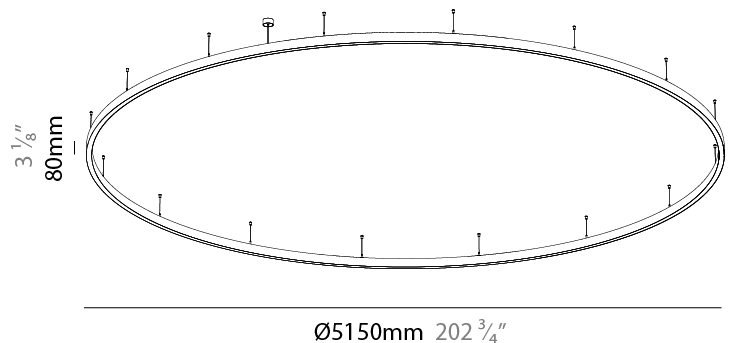

1. To build a product code in our configurator select the specify button on the base model # product page
2. To build a manual product code on this datasheet choose from the options listed below in blue font and add the suffix to the base model #

GENERAL

Series: Glorious
Subseries: Glorious 45
Partner: Prolicht
Division: Architectural
Installation: Suspension
Product Type: Pendant
Mounting Location: Ceiling
Light Distribution: Direct / Indirect

PHYSICAL

Shape: Round
Diameter (mm): 5150
Diameter (in): 202 3/4
Height (mm): 76
Height (in): 3
Weight (kg): 38
Diffuser: PMMA - Opal / Microprism / Clear Microprism
Fixture Finish: SSR / BKV / CWI / CRY / HAB / UFT / ITA / RUA / FTG / MYG / LOD / PUS / FRO / FUP / KIA / POP / BLS / SPG / MEY / GOH / CHC / COM / ABZ / JAG / OBR / MOS / ROR
Fixture Material: PMMA / Aluminum
Cable Details: 2000mm/78 3/4" or 6000mm/236 1/4" Cable Transparent

ELECTRICAL

Lamp Type: LED
Input Wattage (W): 275.9
Total Output Wattage (W): 250.9
Dimming: Non-Dimmable
Driver Included: Yes
Driver Location: Integrated
Driver Type: Constant Current - Universal
Driver Class: Class 2
Input Voltage (V): 120 - 277

LED

Color Temperature (°K): 2700 / 3000 / 3500 / 4000
Max. Delivered Lumen (lm): Max 35330
Nominal Lumen (lm): Max 46707
CRI: >90 CRI
Lamp Life (hrs): 50000

OPTICAL

Adjustability: Fixed

RATINGS AND CERTIFICATIONS

Certified By: Certified for North American Standards
IP rating: IP40