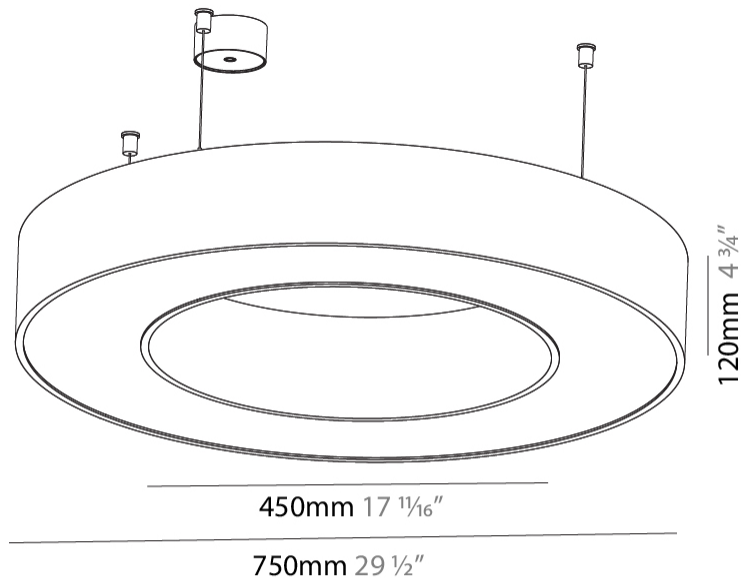

GENERAL

Series: Glorious
Subseries: Glorious 150
Partner: Prolicht
Division: Architectural
Installation: Suspension
Product Type: Pendant
Mounting Location: Ceiling
Light Distribution: Direct

PHYSICAL

Shape: Round
Diameter (mm): 750
Diameter (in): 29 1/2
Height (mm): 120
Height (in): 4 3/4
Max. Overall Height (mm): 2120
Max. Overall Height (in): 83 7/16
Weight (kg): 7.062
Weight (lbs): 15.56
Diffuser: [PMMA - Opal or Micro-Prism](#)
Fixture Finish: [SSR / BKV / CWI / CRY / HAB / UFT / ITA / RUA / FTG / MYG / LOD / PUS / FRO / FUP / KIA / POP / BLS / SPG / MEY / GOH / CHC / COM / ABZ / JAG / OBR / MOS / ROR](#)
Fixture Material: [PMMA / Aluminum](#)

ELECTRICAL

Lamp Type: LED (Zhaga Standard)
Input Wattage (W): 29.4
Total Output Wattage (W): 24 / 19.2 (3500K)
Dimming: [Non-Dimming / Phase Dimming (120Vac only) / 0-10V Dimming](#)
Driver Included: Yes
Driver Location: Integrated
Driver Type: Constant Current
Driver Class: Class 2
Input Voltage (V): 120 - 277
Constant Current (MA): 350 / 600 (3500K)

LED

[Color Temperature (°K): 2700 / 3000 / 3500 / 4000](#)
Max. Delivered Lumen (lm): Max 2672
Nominal Lumen (lm): Max 4030
CRI: >90 CRI
Efficiency (%): 65
Lamp Life (hrs): 50000

OPTICAL

RATINGS AND CERTIFICATIONS

Certified By: Certified for North American Standards
IP rating: IP20