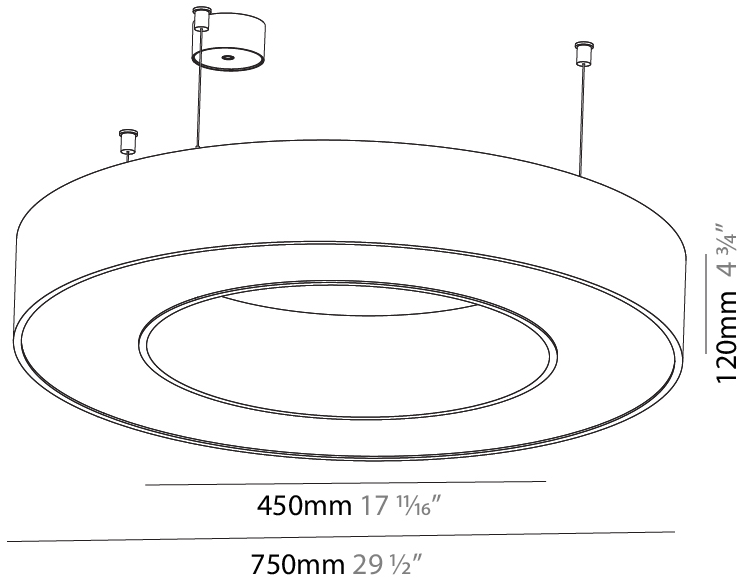

GENERAL

Series: Glorious
Subseries: Glorious 150
Partner: Prolicht
Division: Architectural
Installation: Suspension
Product Type: Pendant
Mounting Location: Ceiling
Light Distribution: Direct / Indirect

PHYSICAL

Shape: Round
Diameter (mm): 750
Diameter (in): 29 1/2
Height (mm): 120
Height (in): 4 3/4
Max. Overall Height (mm): 2120
Max. Overall Height (in): 83 7/16
Weight (kg): 7.675
Weight (lbs): 16.9
Diffuser: [PMMA - Opal or Micro-Prism](#)
Fixture Finish: [SSR / BKV / CWI / CRY / HAB / UFT / ITA / RUA / FTG / MYG / LOD / PUS / FRO / FUP / KIA / POP / BLS / SPG / MEY / GOH / CHC / COM / ABZ / JAG / OBR / MOS / ROR](#)
Fixture Material: [PMMA / Aluminum](#)

ELECTRICAL

Lamp Type: LED (Zhaga Standard)
Input Wattage (W): 44.1
Total Output Wattage (W): 40 / 32 (3500K)
Dimming: [0-10V Dimming / Phase Dimming (120Vac Only)](#)
Driver Included: Yes
Driver Location: Integrated
Driver Type: Constant Current
Driver Class: Class 2
Input Voltage (V): 120 - 277
Constant Current (MA): 350 / 600/400 (3500K)

LED

Color Temperature (°K): [2700 / 3000 / 3500 / 4000](#)
Max. Delivered Lumen (lm): Max 4304 (2672 Dir/1632 Ind)
Nominal Lumen (lm): Max 6045
CRI: >90 CRI
Efficiency (%): 71
Lamp Life (hrs): 50000

OPTICAL

RATINGS AND CERTIFICATIONS

Certified By: Certified for North American Standards
IP rating: IP20