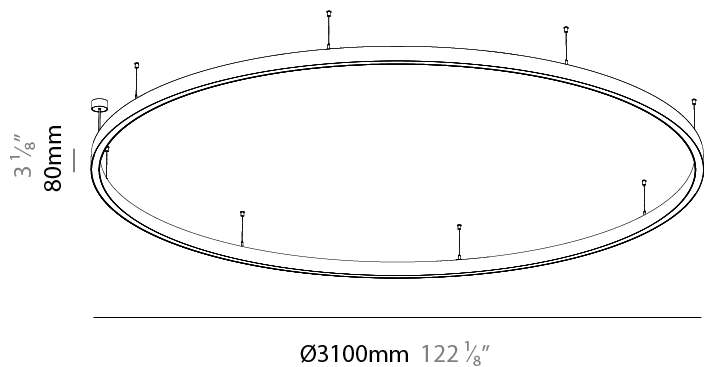

1. To build a product code in our configurator select the specify button on the base model # product page
2. To build a manual product code on this datasheet choose from the options listed below in blue font and add the suffix to the base model #

GENERAL

Series: Glorious
Subseries: Glorious 45
Partner: Prolicht
Division: Architectural
Installation: Suspension
Product Type: Pendant
Mounting Location: Ceiling
Light Distribution: Direct / Indirect

PHYSICAL

Shape: Round
Diameter (mm): 3100
Diameter (in): 122 1/8
Height (mm): 76
Height (in): 3
Weight (kg): 22
Diffuser: [PMMA - Opal / Microprism / Clear Microprism](#)
Fixture Finish: [SSR / BKV / CWI / CRY / HAB / UFT / ITA / RUA / FTG / MYG / LOD / PUS / FRO / FUP / KIA / POP / BLS / SPG / MEY / GOH / CHC / COM / ABZ / JAG / OBR / MOS / ROR](#)
Fixture Material: [PMMA / Aluminum](#)
Cable Details: [2000mm/78 3/4" or 6000mm/236 1/4" Cable Transparent](#)

ELECTRICAL

Lamp Type: LED
Input Wattage (W): 171.4
Total Output Wattage (W): 155.4
Dimming: Non-Dimmable
Driver Included: Yes
Driver Location: Integrated
Driver Type: Constant Current - Universal
Driver Class: Class 2
Input Voltage (V): 120 - 277

LED

Color Temperature (°K): [2700 / 3000 / 3500 / 4000](#)
Max. Delivered Lumen (lm): Max 22017
Nominal Lumen (lm): Max 29015
CRI: >90 CRI
Lamp Life (hrs): 50000

OPTICAL

Adjustability: Fixed

RATINGS AND CERTIFICATIONS

Certified By: Certified for North American Standards
IP rating: IP40