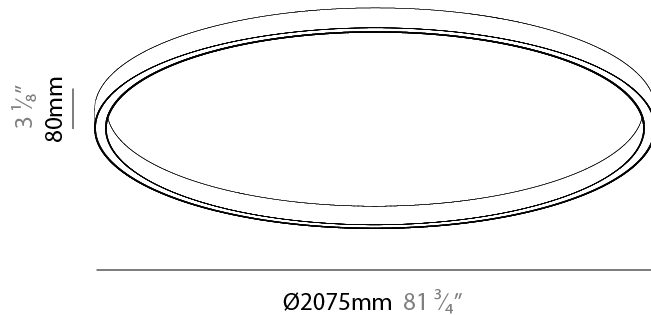

GLORIOUS 45 SURFACE

A3D420-HE-

base number   Color   Finishes   Diffuser
Temperature   (Diamond)   Options

1. To build a product code in our configurator select the specify button on the base model # product page
2. To build a manual product code on this datasheet choose from the options listed below in blue font and add the suffix to the base model #

GENERAL

Series: Glorious
Subseries: Glorious 45
Partner: Prolicht
Division: Architectural
Installation: Surface
Product Type: Ceiling Surface
Mounting Location: Ceiling
Light Distribution: Direct

PHYSICAL

Shape: Round
Diameter (mm): 2075
Diameter (in): 81 ³/₄"
Height (mm): 76
Height (in): 3
Weight (kg): 4
Diffuser: [PMMA - Opal / Microprism / Clear Microprism](#)
Fixture Finish: [SSR / BKV / CWI / CRY / HAB / UFT / ITA / RUA / FTG / MYG / LOD / PUS / FRO / FUP / KIA / POP / BLS / SPG / MEY / GOH / CHC / COM / ABZ / JAG / OBR / MOS / ROR](#)
Fixture Material: [PMMA / Aluminum](#)

ELECTRICAL

Lamp Type: LED
Input Wattage (W): 65.8
Total Output Wattage (W): 59.8
Dimming: Non-Dimmable
Driver Included: Yes
Driver Location: Integrated
Driver Type: Constant Current - Universal
Driver Class: Class 2
Input Voltage (V): 120 - 277

LED

[Color Temperature (°K): 2700 / 3000 / 3500 / 4000](#)
Max. Delivered Lumen (lm): Max 7923
Nominal Lumen (lm): Max 11146
CRI: >90 CRI
Lamp Life (hrs): 50000

OPTICAL

Adjustability: Fixed

RATINGS AND CERTIFICATIONS

Certified By: Certified for North American Standards
IP rating: IP40