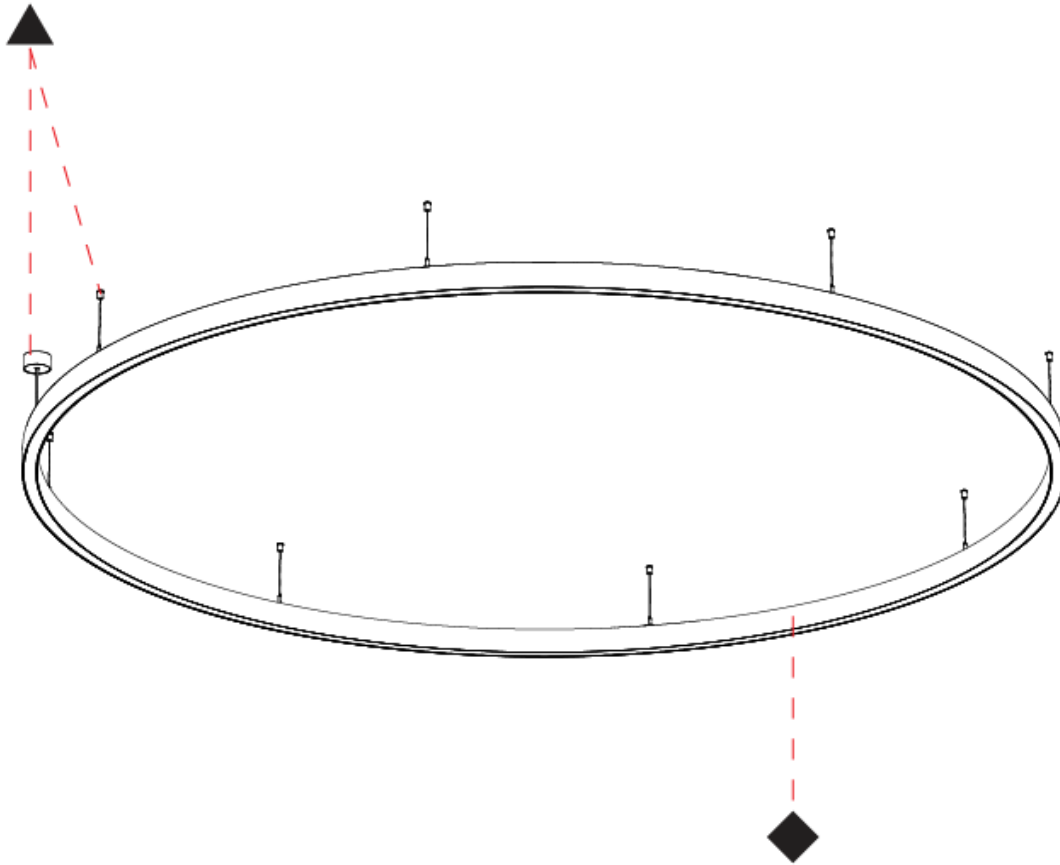

GLORIOUS 45 SUSPENSION

A3001096-HE-

PROJECT _____

TYPE _____

SPECIFIER _____

QUANTITY _____

DATE _____

A