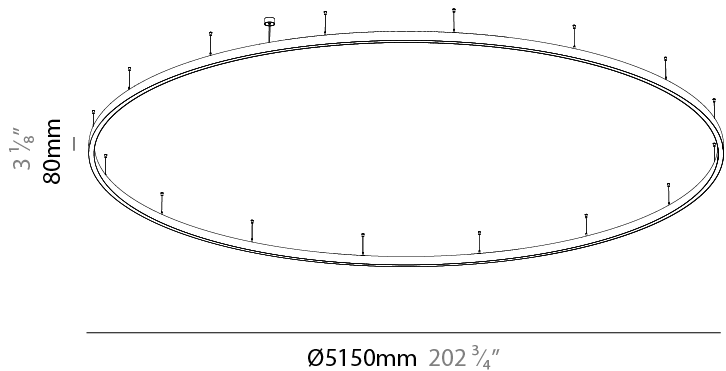

1. To build a product code in our configurator select the specify button on the base model # product page
2. To build a manual product code on this datasheet choose from the options listed below in blue font and add the suffix to the base model #

GENERAL

Series: Glorious
Subseries: Glorious 45
Partner: Prolicht
Division: Architectural
Installation: Suspension
Product Type: Pendant
Mounting Location: Ceiling
Light Distribution: Direct

PHYSICAL

Shape: Round
Diameter (mm): 5150
Diameter (in): 202 ³/₄
Height (mm): 76
Height (in): 3
Weight (kg): 35
Diffuser: [PMMA - Opal / Microprism / Clear Microprism](#)
Fixture Finish: [SSR / BKV / CWI / CRY / HAB / UFT / ITA / RUA / FTG / MYG / LOD / PUS / FRO / FUP / KIA / POP / BLS / SPG / MEY / GOH / CHC / COM / ABZ / JAG / OBR / MOS / ROR](#)
Fixture Material: [PMMA / Aluminum](#)
Cable Details: [2000mm/78 3/4" or 6000mm/236 1/4" Cable Transparent](#)

ELECTRICAL

Lamp Type: LED
Input Wattage (W): 167.2
Total Output Wattage (W): 151.8
Dimming: Non-Dimmable
Driver Included: Yes
Driver Location: Integrated
Driver Type: Constant Current - Universal
Driver Class: Class 2
Input Voltage (V): 120 - 277

LED

Color Temperature (°K): [2700 / 3000 / 3500 / 4000](#)
Max. Delivered Lumen (lm): Max 20121
Nominal Lumen (lm): Max 28307
CRI: >90 CRI
Lamp Life (hrs): 50000

OPTICAL

Adjustability: Fixed

RATINGS AND CERTIFICATIONS

Certified By: Certified for North American Standards
IP rating: IP40