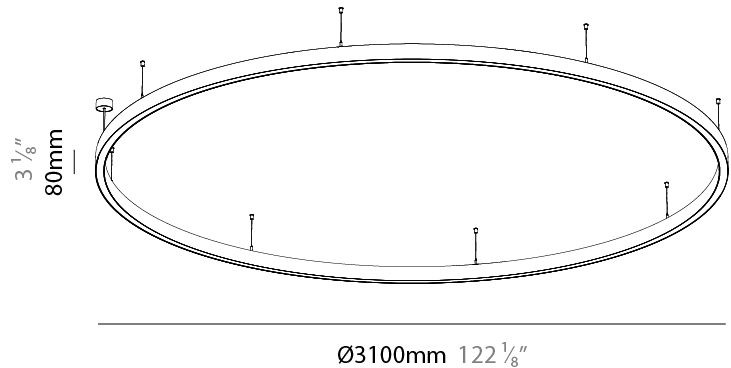

1. To build a product code in our configurator select the specify button on the base model # product page
2. To build a manual product code on this datasheet choose from the options listed below in blue font and add the suffix to the base model #

GENERAL

Series: Glorious
Subseries: Glorious 45
Partner: Prolicht
Division: Architectural
Installation: Suspension
Product Type: Pendant
Mounting Location: Ceiling
Light Distribution: Direct

PHYSICAL

Shape: Round
Diameter (mm): 3100
Diameter (in): 122 ¹/₈
Height (mm): 76
Height (in): 3
Weight (kg): 20
Diffuser: PMMA - Opal / Microprism / Clear Microprism
Fixture Finish: SSR / BKV / CWI / CRY / HAB / UFT / ITA / RUA / FTG / MYG / LOD / PUS / FRO / FUP / KIA / POP / BLS / SPG / MEY / GOH / CHC / COM / ABZ / JAG / OBR / MOS / ROR
Fixture Material: PMMA / Aluminum
Cable Details: 2000mm/78 3/4" or 6000mm/236 1/4" Cable Transparent

ELECTRICAL

Lamp Type: LED
Input Wattage (W): 100.3
Total Output Wattage (W): 98.9
Dimming: Non-Dimmable
Driver Included: Yes
Driver Location: Integrated
Driver Type: Constant Current - Universal
Driver Class: Class 2
Input Voltage (V): 120 - 277

LED

Color Temperature (°K): 2700 / 3000 / 3500 / 4000
Max. Delivered Lumen (lm): Max 12072
Nominal Lumen (lm): Max 16984
CRI: >90 CRI
Lamp Life (hrs): 50000

OPTICAL

Adjustability: Fixed

RATINGS AND CERTIFICATIONS

Certified By: Certified for North American Standards
IP rating: IP40