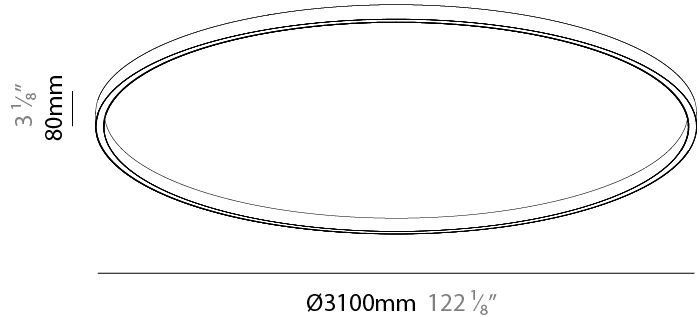

GLORIOUS 45 SURFACE

A3D422-HE-

base number   Color   Finishes   Diffuser
Temperature   (Diamond)   Options

1. To build a product code in our configurator select the specify button on the base model # product page
2. To build a manual product code on this datasheet choose from the options listed below in blue font and add the suffix to the base model #

GENERAL

Series: Glorious
Subseries: Glorious 45
Partner: Prolicht
Division: Architectural
Installation: Surface
Product Type: Ceiling Surface
Mounting Location: Ceiling
Light Distribution: Direct

PHYSICAL

Shape: Round
Diameter (mm): 3100
Diameter (in): 122 ¹/₈
Height (mm): 76
Height (in): 3
Weight (kg): 4
Diffuser: [PMMA - Opal / Microprism / Clear Microprism](#)
Fixture Finish: [SSR / BKV / CWI / CRY / HAB / UFT / ITA / RUA / FTG / MYG / LOD / PUS / FRO / FUP / KIA / POP / BLS / SPG / MEY / GOH / CHC / COM / ABZ / JAG / OBR / MOS / ROR](#)
Fixture Material: [PMMA / Aluminum](#)

ELECTRICAL

Lamp Type: LED
Input Wattage (W): 100.3
Total Output Wattage (W): 91.1
Dimming: Non-Dimmable
Driver Included: Yes
Driver Location: Integrated
Driver Type: Constant Current - Universal
Driver Class: Class 2
Input Voltage (V): 120 - 277

LED

[Color Temperature (°K): 2700 / 3000 / 3500 / 4000](#)
Max. Delivered Lumen (lm): Max 12072
Nominal Lumen (lm): Max 16984
CRI: >90 CRI
Lamp Life (hrs): 50000

OPTICAL

Adjustability: Fixed

RATINGS AND CERTIFICATIONS

Certified By: Certified for North American Standards
IP rating: IP40