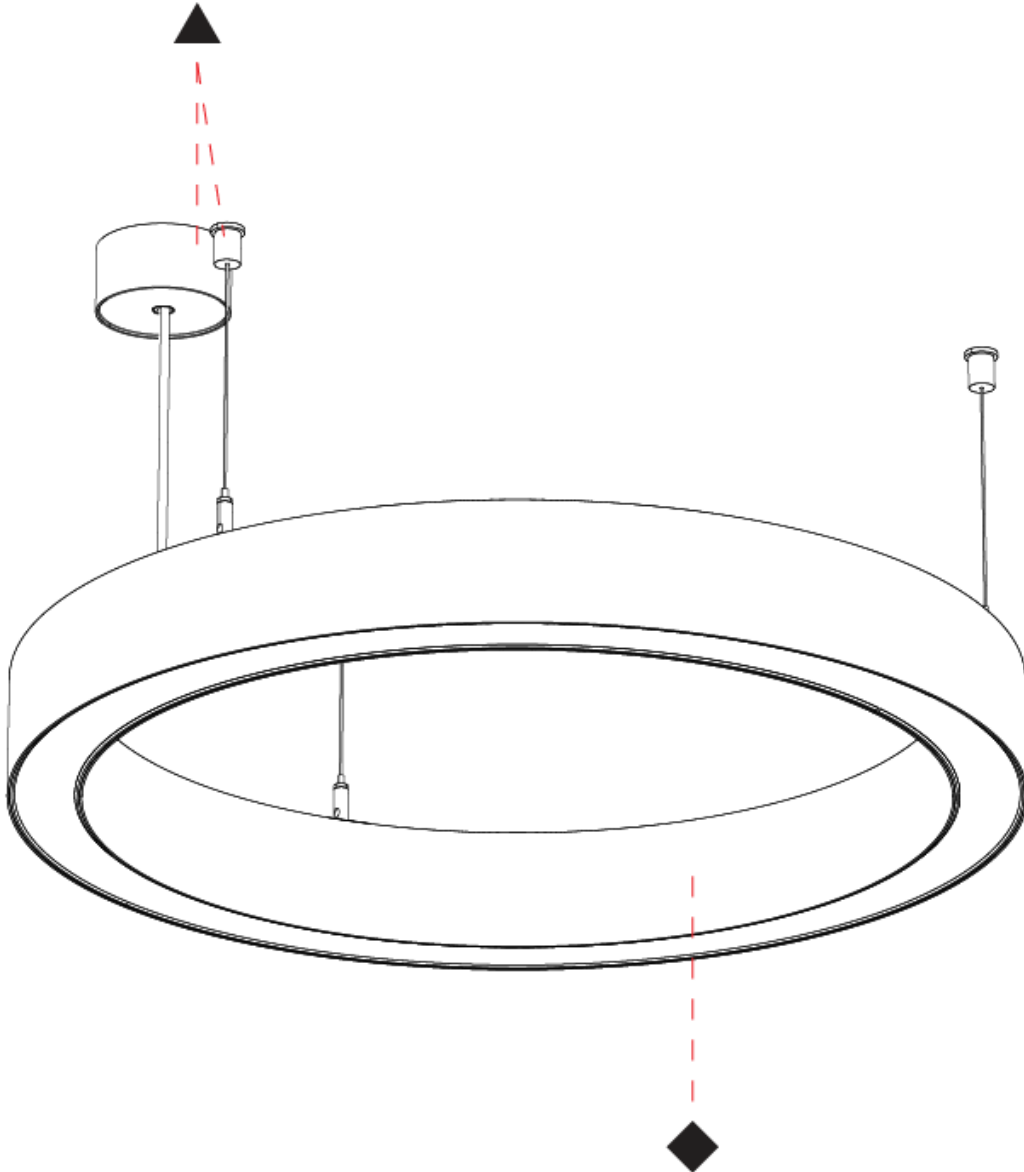

GLORIOUS 45 SUSPENSION

A3001070-HE-

PROJECT _____

TYPE _____

SPECIFIER _____

QUANTITY _____

DATE _____

A