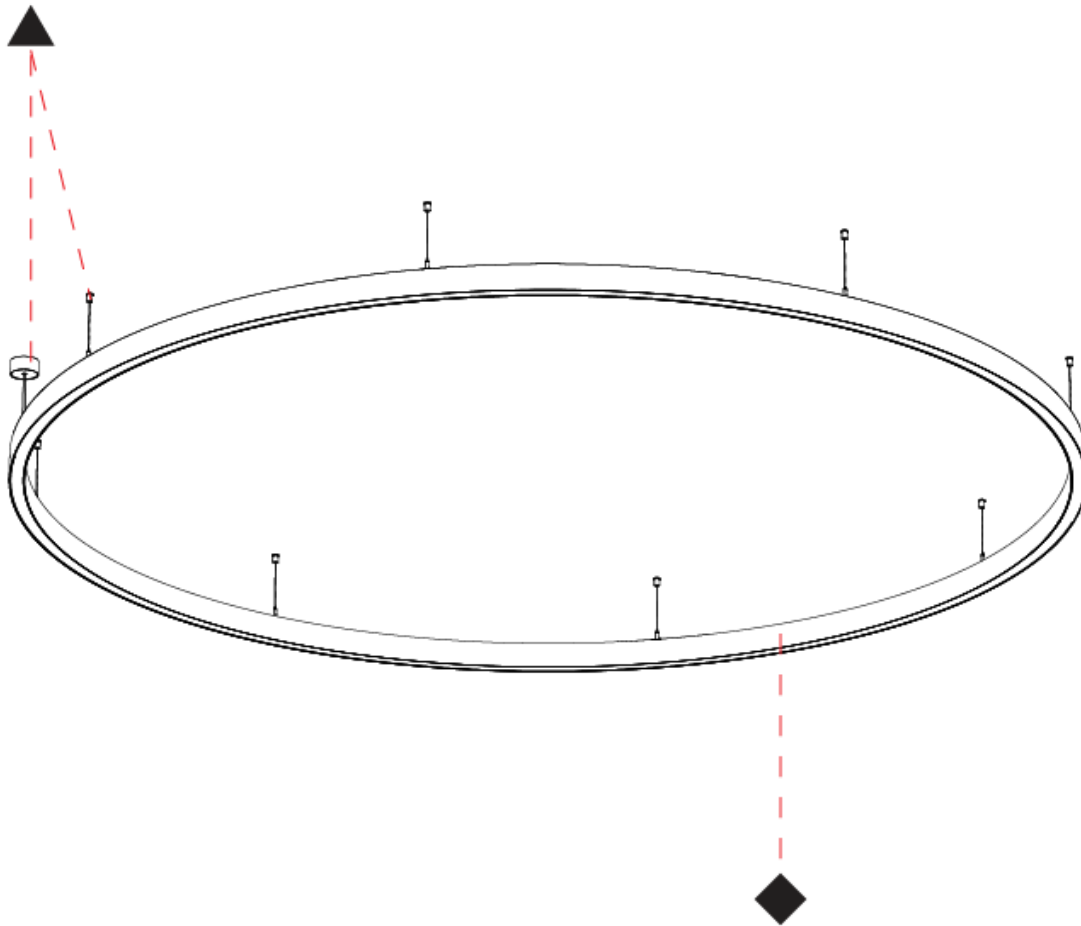

GLORIOUS 45 SUSPENSION

A3001082-HE-

PROJECT _____

TYPE _____

SPECIFIER _____

QUANTITY _____

DATE _____

A