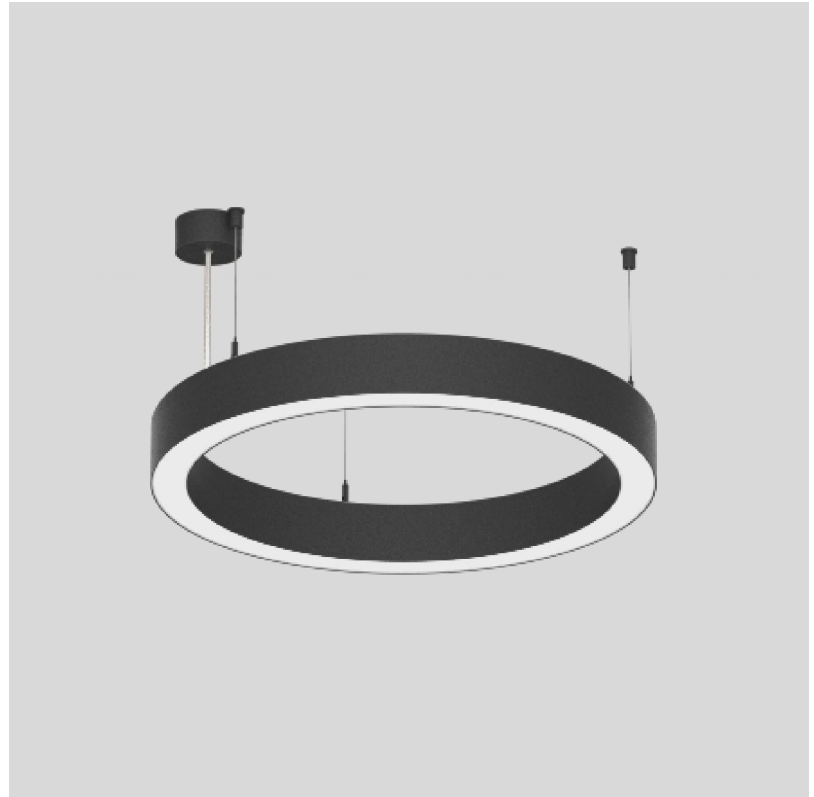

1. To build a product code in our configurator select the specify button on the base model # product page
2. To build a manual product code on this datasheet choose from the options listed below in blue font and add the suffix to the base model #

GENERAL

Series: Glorious
Subseries: Glorious 45
Partner: Prolicht
Division: Architectural
Installation: Suspension
Product Type: Pendant
Mounting Location: Ceiling
Light Distribution: Direct / Indirect

PHYSICAL

Shape: Round
Diameter (mm): 615
Diameter (in): 24 3/8
Height (mm): 76
Height (in): 3
Weight (kg): 6
Diffuser: PMMA - Opal / Microprism / Clear Microprism
Fixture Finish: SSR / BKV / CWI / CRY / HAB / UFT / ITA / RUA / FTG / MYG / LOD / PUS / FRO / FUP / KIA / POP / BLS / SPG / MEY / GOH / CHC / COM / ABZ / JAG / OBR / MOS / ROR
Fixture Material: PMMA / Aluminum
Cable Details: 2000mm/78 3/4" or 6000mm/236 1/4" Cable Transparent

ELECTRICAL

Lamp Type: LED
Input Wattage (W): 31.4
Total Output Wattage (W): 28.1
Dimming: Non-Dimmable
Driver Included: Yes
Driver Location: Integrated
Driver Type: Constant Current - Universal
Driver Class: Class 2
Input Voltage (V): 120 - 277

LED

Color Temperature (°K): 2700 / 3000 / 3500 / 4000
Max. Delivered Lumen (lm): Max 4018
Nominal Lumen (lm): Max 5308
CRI: >90 CRI
Lamp Life (hrs): 50000

OPTICAL

Adjustability: Fixed

RATINGS AND CERTIFICATIONS

Certified By: Certified for North American Standards
IP rating: IP40