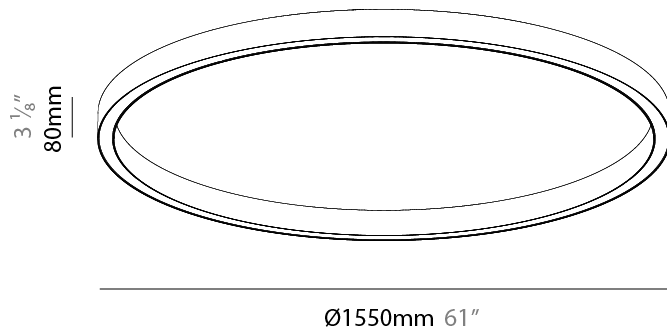

GLORIOUS 45 SURFACE

A3D418-HE-

base number   Color   Finishes   Diffuser
Temperature   (Diamond)   Options

1. To build a product code in our configurator select the specify button on the base model # product page
2. To build a manual product code on this datasheet choose from the options listed below in blue font and add the suffix to the base model #

GENERAL

Series: Glorious
Subseries: Glorious 45
Partner: Prolicht
Division: Architectural
Installation: Surface
Product Type: Ceiling Surface
Mounting Location: Ceiling
Light Distribution: Direct

PHYSICAL

Shape: Round
Diameter (mm): 1190
Diameter (in): 46 7/8
Height (mm): 76
Height (in): 3
Weight (kg): 4
Diffuser: [PMMA - Opal / Microprism / Clear Microprism](#)
Fixture Finish: [SSR / BKV / CWI / CRY / HAB / UFT / ITA / RUA / FTG / MYG / LOD / PUS / FRO / FUP / KIA / POP / BLS / SPG / MEY / GOH / CHC / COM / ABZ / JAG / OBR / MOS / ROR](#)
Fixture Material: [PMMA / Aluminum](#)

ELECTRICAL

Lamp Type: LED
Input Wattage (W): 50.2
Total Output Wattage (W): 45.6
Dimming: Non-Dimmable
Driver Included: Yes
Driver Location: Integrated
Driver Type: Constant Current - Universal
Driver Class: Class 2
Input Voltage (V): 120 - 277

LED

[Color Temperature (°K): 2700 / 3000 / 3500 / 4000](#)
Max. Delivered Lumen (lm): Max 6036
Nominal Lumen (lm): Max 8492
CRI: >90 CRI
Lamp Life (hrs): 50000

OPTICAL

Adjustability: Fixed

RATINGS AND CERTIFICATIONS

Certified By: Certified for North American Standards
IP rating: IP40