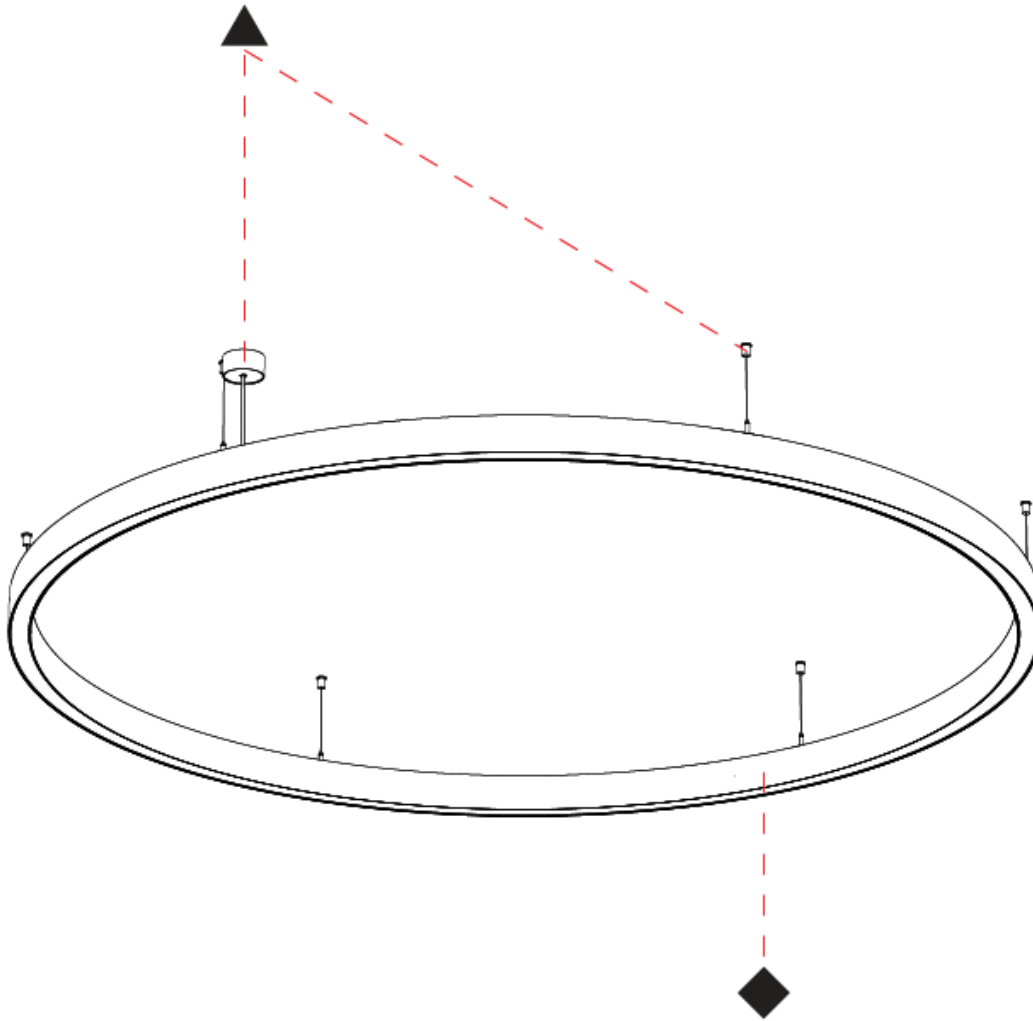

GLORIOUS 45 SUSPENSION

A3001094-HE-

PROJECT	_____
TYPE	_____
SPECIFIER	_____
QUANTITY	_____
DATE	_____

A