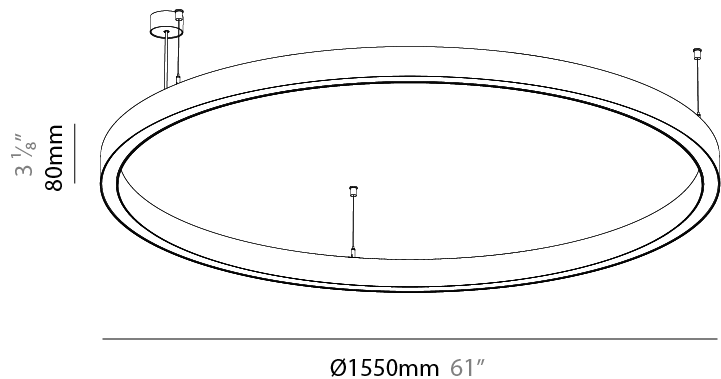

1. To build a product code in our configurator select the specify button on the base model # product page
2. To build a manual product code on this datasheet choose from the options listed below in blue font and add the suffix to the base model #

GENERAL

Series: Glorious
Subseries: Glorious 45
Partner: Prolicht
Division: Architectural
Installation: Suspension
Product Type: Pendant
Mounting Location: Ceiling
Light Distribution: Direct

PHYSICAL

Shape: Round
Diameter (mm): 1190
Diameter (in): 46 7/8
Height (mm): 76
Height (in): 3
Weight (kg): 9.5
Diffuser: PMMA - Opal / Microprism / Clear Microprism
Fixture Finish: SSR / BKV / CWI / CRY / HAB / UFT / ITA / RUA / FTG / MYG / LOD / PUS / FRO / FUP / KIA / POP / BLS / SPG / MEY / GOH / CHC / COM / ABZ / JAG / OBR / MOS / ROR
Fixture Material: PMMA / Aluminum
Cable Details: 2000mm/78 3/4" or 6000mm/236 1/4" Cable Transparent

ELECTRICAL

Lamp Type: LED
Input Wattage (W): 50.2
Total Output Wattage (W): 45.4
Dimming: Non-Dimmable
Driver Included: Yes
Driver Location: Integrated
Driver Type: Constant Current - Universal
Driver Class: Class 2
Input Voltage (V): 120 - 277

LED

Color Temperature (°K): 2700 / 3000 / 3500 / 4000
Max. Delivered Lumen (lm): Max 6036
Nominal Lumen (lm): Max 8492
CRI: >90 CRI
Lamp Life (hrs): 50000

OPTICAL

Adjustability: Fixed

RATINGS AND CERTIFICATIONS

Certified By: Certified for North American Standards
IP rating: IP40