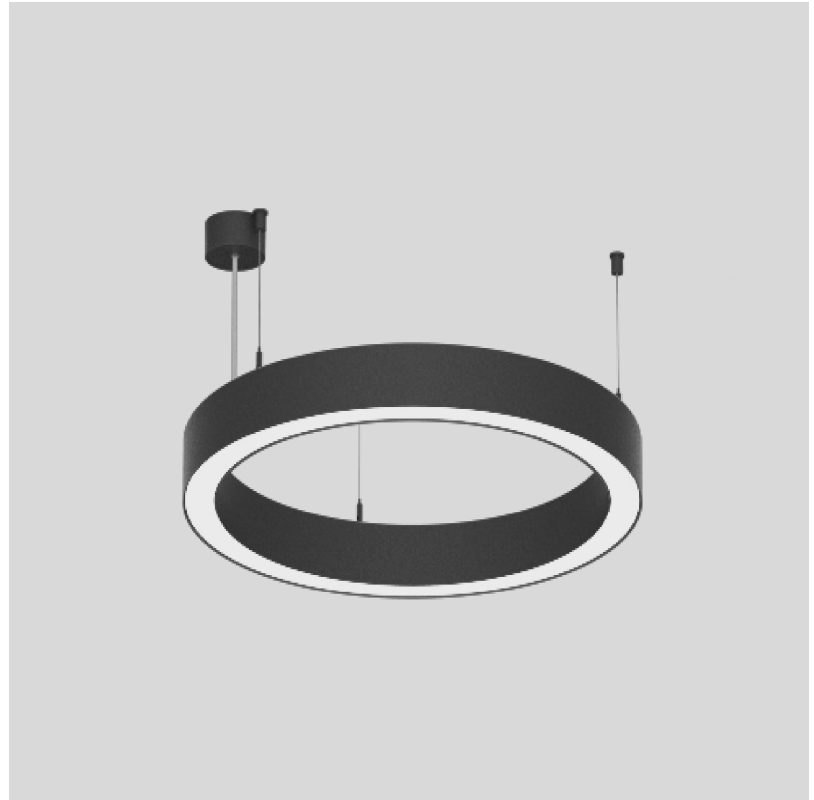

1. To build a product code in our configurator select the specify button on the base model # product page
2. To build a manual product code on this datasheet choose from the options listed below in blue font and add the suffix to the base model #

GENERAL

Series: Glorious
Subseries: Glorious 45
Partner: Prolicht
Division: Architectural
Installation: Suspension
Product Type: Pendant
Mounting Location: Ceiling
Light Distribution: Direct

PHYSICAL

Shape: Round
Diameter (mm): 615
Diameter (in): 24 1/4
Height (mm): 76
Height (in): 3
Weight (kg): 6
Diffuser: PMMA - Opal / Microprism / Clear Microprism
Fixture Finish: SSR / BKV / CWI / CRY / HAB / UFT / ITA / RUA / FTG / MYG / LOD / PUS / FRO / FUP / KIA / POP / BLS / SPG / MEY / GOH / CHC / COM / ABZ / JAG / OBR / MOS / ROR
Fixture Material: PMMA / Aluminum
Cable Details: 2000mm/78 3/4" or 6000mm/236 1/4" Cable Transparent

ELECTRICAL

Lamp Type: LED
Input Wattage (W): 18.8
Total Output Wattage (W): 17.3
Dimming: Non-Dimmable
Driver Included: Yes
Driver Location: Integrated
Driver Type: Constant Current - Universal
Driver Class: Class 2
Input Voltage (V): 120 - 277

LED

Color Temperature (°K): 2700 / 3000 / 3500 / 4000
Max. Delivered Lumen (lm): Max 2264
Nominal Lumen (lm): Max 3185
CRI: >90 CRI
Lamp Life (hrs): 50000

OPTICAL

Adjustability: Fixed

RATINGS AND CERTIFICATIONS

Certified By: Certified for North American Standards
IP rating: IP40