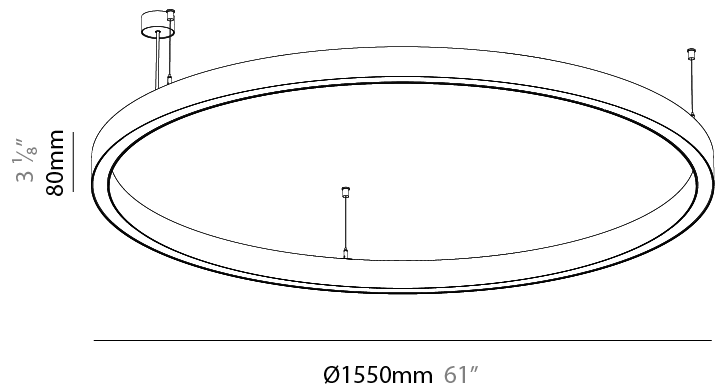

1. To build a product code in our configurator select the specify button on the base model # product page
2. To build a manual product code on this datasheet choose from the options listed below in blue font and add the suffix to the base model #

GENERAL

Series: Glorious
Subseries: Glorious 45
Partner: Prolicht
Division: Architectural
Installation: Suspension
Product Type: Pendant
Mounting Location: Ceiling
Light Distribution: Direct / Indirect

PHYSICAL

Shape: Round
Diameter (mm): 1190
Diameter (in): 46 7/8
Height (mm): 76
Height (in): 3
Weight (kg): 10.5
Diffuser: PMMA - Opal / Microprism / Clear Microprism
Fixture Finish: SSR / BKV / CWI / CRY / HAB / UFT / ITA / RUA / FTG / MYG / LOD / PUS / FRO / FUP / KIA / POP / BLS / SPG / MEY / GOH / CHC / COM / ABZ / JAG / OBR / MOS / ROR
Fixture Material: PMMA / Aluminum
Cable Details: 2000mm/78 3/4" or 6000mm/236 1/4" Cable Transparent

ELECTRICAL

Lamp Type: LED
Input Wattage (W): 87.8
Total Output Wattage (W): 80
Dimming: Non-Dimmable
Driver Included: Yes
Driver Location: Integrated
Driver Type: Constant Current - Universal
Driver Class: Class 2
Input Voltage (V): 120 - 277

LED

Color Temperature (°K): 2700 / 3000 / 3500 / 4000
Max. Delivered Lumen (lm): Max 11301
Nominal Lumen (lm): Max 14861
CRI: >90 CRI
Lamp Life (hrs): 50000

OPTICAL

Adjustability: Fixed

RATINGS AND CERTIFICATIONS

Certified By: Certified for North American Standards
IP rating: IP40