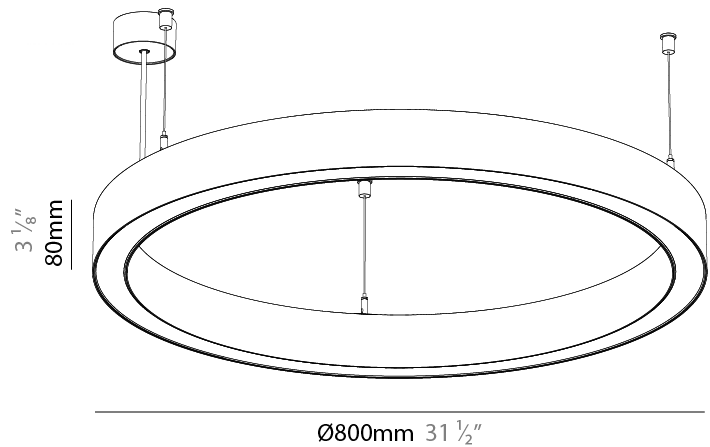

1. To build a product code in our configurator select the specify button on the base model # product page
2. To build a manual product code on this datasheet choose from the options listed below in blue font and add the suffix to the base model #

GENERAL

Series: Glorious
Subseries: Glorious 45
Partner: Prolicht
Division: Architectural
Installation: Suspension
Product Type: Pendant
Mounting Location: Ceiling
Light Distribution: Direct

PHYSICAL

Shape: Round
Diameter (mm): 800
Diameter (in): 31 1/2
Height (mm): 76
Height (in): 3
Weight (kg): 5
Diffuser: [PMMA - Opal / Microprism / Clear Microprism](#)
Fixture Finish: [SSR / BKV / CWI / CRY / HAB / UFT / ITA / RUA / FTG / MYG / LOD / PUS / FRO / FUP / KIA / POP / BLS / SPG / MEY / GOH / CHC / COM / ABZ / JAG / OBR / MOS / ROR](#)
Fixture Material: [PMMA / Aluminum](#)
Cable Details: [2000mm/78 3/4" or 6000mm/236 1/4" Cable Transparent](#)

ELECTRICAL

Lamp Type: LED
Input Wattage (W): 25.1
Total Output Wattage (W): 22.7
Dimming: Non-Dimmable
Driver Included: Yes
Driver Location: Integrated
Driver Type: Constant Current - Universal
Driver Class: Class 2
Input Voltage (V): 120 - 277

LED

[Color Temperature (°K): 2700 / 3000 / 3500 / 4000](#)
Max. Delivered Lumen (lm): Max 3018
Nominal Lumen (lm): Max 4246
CRI: >90 CRI
Lamp Life (hrs): 50000

OPTICAL

Adjustability: Fixed

RATINGS AND CERTIFICATIONS

Certified By: Certified for North American Standards
IP rating: IP40