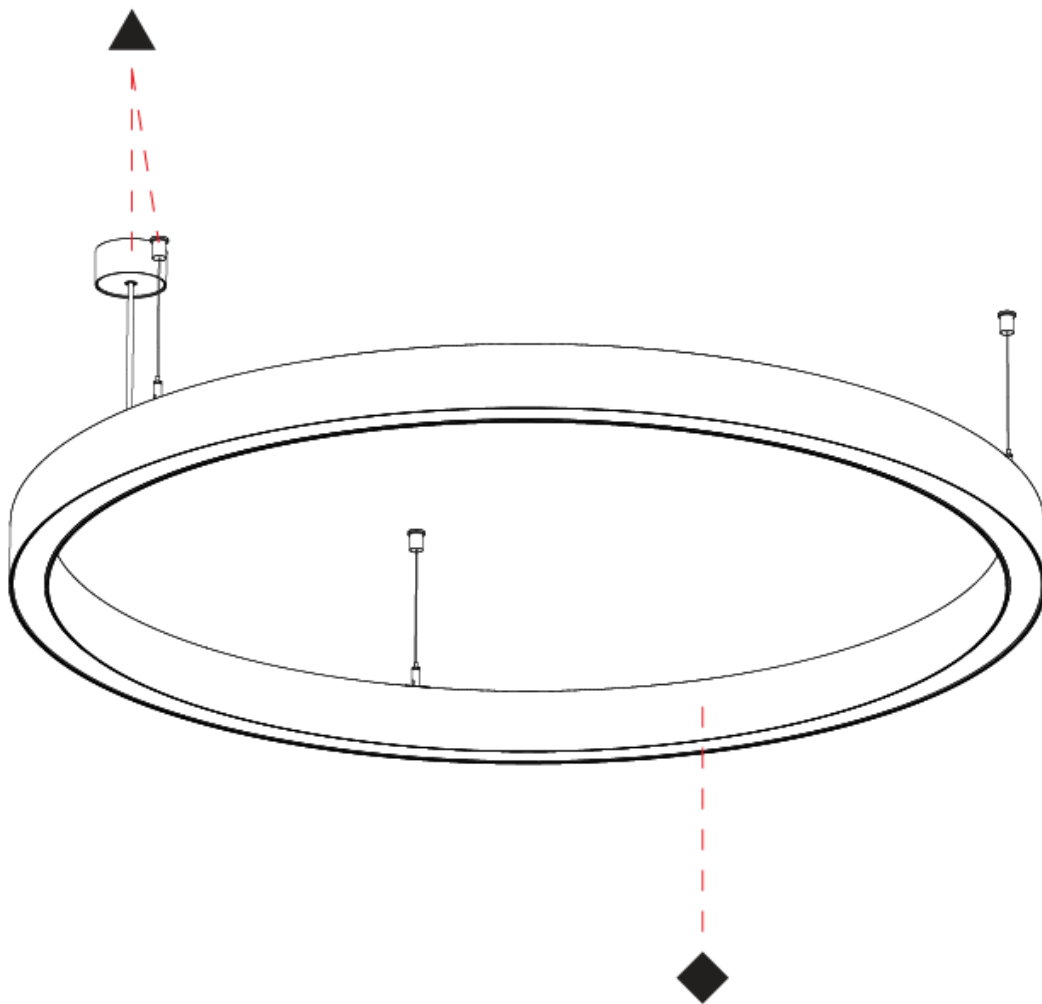

A3001074-HE-

PROJECT	_____
TYPE	_____
SPECIFIER	_____
QUANTITY	_____
DATE	_____

A