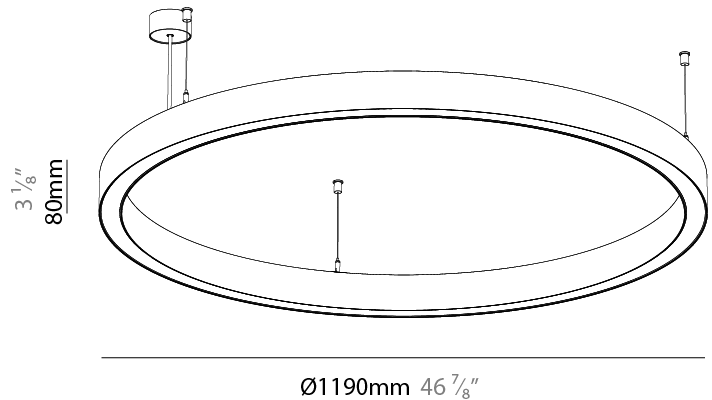

1. To build a product code in our configurator select the specify button on the base model # product page
2. To build a manual product code on this datasheet choose from the options listed below in blue font and add the suffix to the base model #

GENERAL

Series: Glorious
Subseries: Glorious 45
Partner: Prolicht
Division: Architectural
Installation: Surface
Product Type: Pendant
Mounting Location: Ceiling
Light Distribution: Direct

PHYSICAL

Shape: Round
Diameter (mm): 1190
Diameter (in): 46 7/8
Height (mm): 76
Height (in): 3
Weight (kg): 7.3
Diffuser: [PMMA - Opal / Microprism / Clear Microprism](#)
Fixture Finish: [SSR / BKV / CWI / CRY / HAB / UFT / ITA / RUA / FTG / MYG / LOD / PUS / FRO / FUP / KIA / POP / BLS / SPG / MEY / GOH / CHC / COM / ABZ / JAG / OBR / MOS / ROR](#)
Fixture Material: [PMMA / Aluminum](#)
Cable Details: [2000mm/78 3/4" or 6000mm/236 1/4" Cable Transparent](#)

ELECTRICAL

Lamp Type: LED
Input Wattage (W): 37.6
Total Output Wattage (W): 34.6
Dimming: Non-Dimmable
Driver Included: Yes
Driver Location: Integrated
Driver Type: Constant Current - Universal
Driver Class: Class 2
Input Voltage (V): 120 - 277

LED

Color Temperature (°K): [2700 / 3000 / 3500 / 4000](#)
Max. Delivered Lumen (lm): Max 4527
Nominal Lumen (lm): Max 6369
CRI: >90 CRI
Lamp Life (hrs): 50000

OPTICAL

Adjustability: Fixed

RATINGS AND CERTIFICATIONS

Certified By: Certified for North American Standards
IP rating: IP40

PROJECT
TYPE
SPECIFIER
QUANTITY
DATE