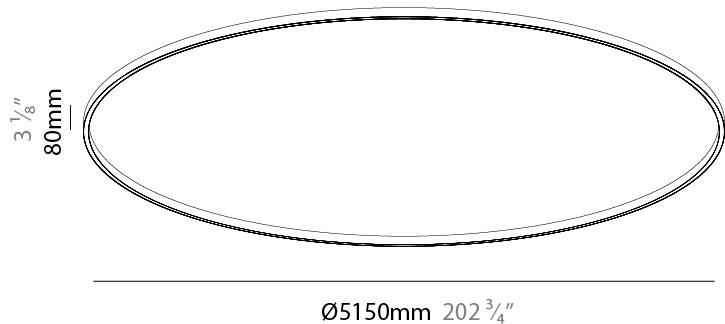

GLORIOUS 45 SURFACE

A3D424-HE-

base number   Color   Finishes   Diffuser
Temperature   (Diamond)   Options

1. To build a product code in our configurator select the specify button on the base model # product page
2. To build a manual product code on this datasheet choose from the options listed below in blue font and add the suffix to the base model #

GENERAL

Series: Glorious
Subseries: Glorious 45
Partner: Prolicht
Division: Architectural
Installation: Surface
Product Type: Ceiling Surface
Mounting Location: Ceiling
Light Distribution: Direct

PHYSICAL

Shape: Round
Diameter (mm): 5150
Diameter (in): 202 3/4
Height (mm): 76
Height (in): 3
Weight (kg): 4
Diffuser: [PMMA - Opal / Microprism / Clear Microprism](#)
Fixture Finish: [SSR / BKV / CWI / CRY / HAB / UFT / ITA / RUA / FTG / MYG / LOD / PUS / FRO / FUP / KIA / POP / BLS / SPG / MEY / GOH / CHC / COM / ABZ / JAG / OBR / MOS / ROR](#)
Fixture Material: [PMMA / Aluminum](#)

ELECTRICAL

Lamp Type: LED
Input Wattage (W): 167.2
Total Output Wattage (W): 151.8
Dimming: Non-Dimmable
Driver Included: Yes
Driver Location: Integrated
Driver Type: Constant Current - Universal
Driver Class: Class 2
Input Voltage (V): 120 - 277

LED

Color Temperature (°K): [2700 / 3000 / 3500 / 4000](#)
Max. Delivered Lumen (lm): Max 20121
Nominal Lumen (lm): Max 28307
CRI: >90 CRI
Lamp Life (hrs): 50000

OPTICAL

Adjustability: Fixed

RATINGS AND CERTIFICATIONS

Certified By: Certified for North American Standards
IP rating: IP40