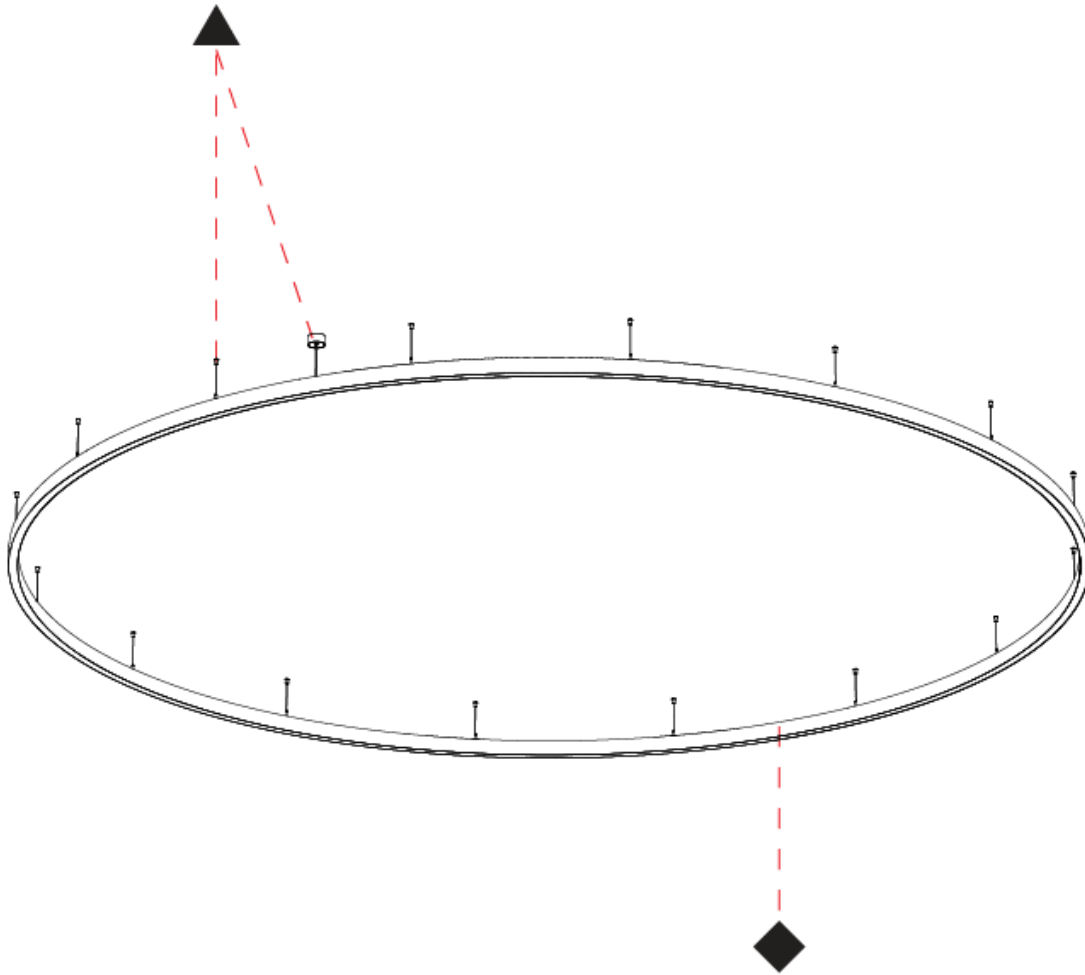

GLORIOUS 45 SUSPENSION

A3001084-HE-

PROJECT _____

TYPE _____

SPECIFIER _____

QUANTITY _____

DATE _____

A