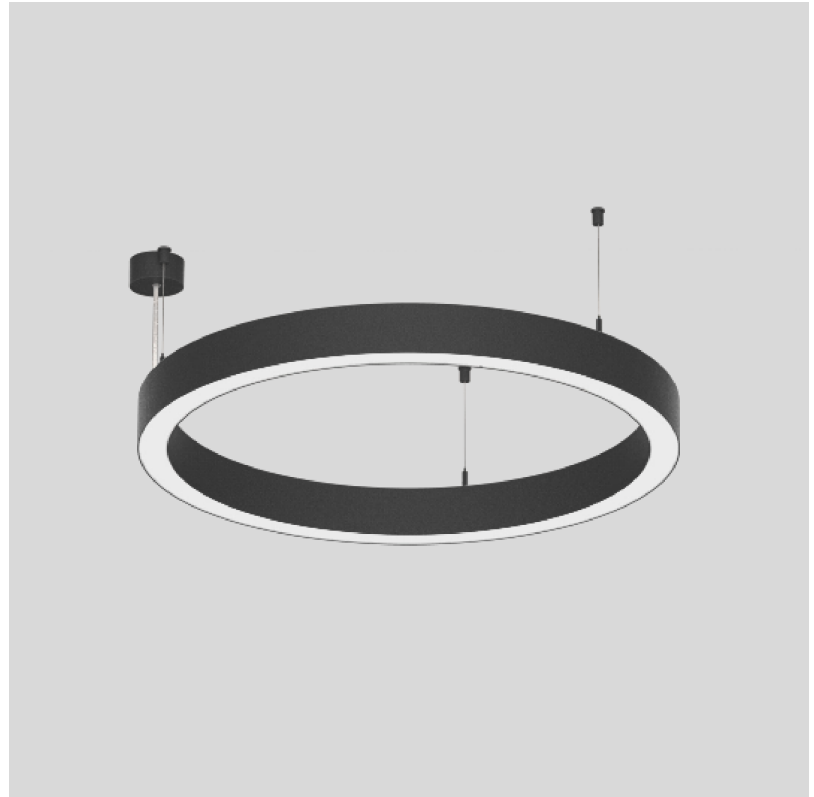

1. To build a product code in our configurator select the specify button on the base model # product page
2. To build a manual product code on this datasheet choose from the options listed below in blue font and add the suffix to the base model #

GENERAL

Series: Glorious
Subseries: Glorious 45
Partner: Prolicht
Division: Architectural
Installation: Suspension
Product Type: Pendant
Mounting Location: Ceiling
Light Distribution: Direct / Indirect

PHYSICAL

Shape: Round
Diameter (mm): 800
Diameter (in): 31 1/2
Height (mm): 76
Height (in): 3
Weight (kg): 5.6
Diffuser: PMMA - Opal / Microprism / Clear Microprism
Fixture Finish: SSR / BKV / CWI / CRY / HAB / UFT / ITA / RUA / FTG / MYG / LOD / PUS / FRO / FUP / KIA / POP / BLS / SPG / MEY / GOH / CHC / COM / ABZ / JAG / OBR / MOS / ROR
Fixture Material: PMMA / Aluminum
Cable Details: 2000mm/78 3/4" or 6000mm/236 1/4" Cable Transparent

ELECTRICAL

Lamp Type: LED
Input Wattage (W): 43.9
Total Output Wattage (W): 40
Dimming: Non-Dimmable
Driver Included: Yes
Driver Location: Integrated
Driver Type: Constant Current - Universal
Driver Class: Class 2
Input Voltage (V): 120 - 277

LED

Color Temperature (°K): 2700 / 3000 / 3500 / 4000
Max. Delivered Lumen (lm): Max 5650
Nominal Lumen (lm): Max 7431
CRI: >90 CRI
Lamp Life (hrs): 50000

OPTICAL

Adjustability: Fixed

RATINGS AND CERTIFICATIONS

Certified By: Certified for North American Standards
IP rating: IP40