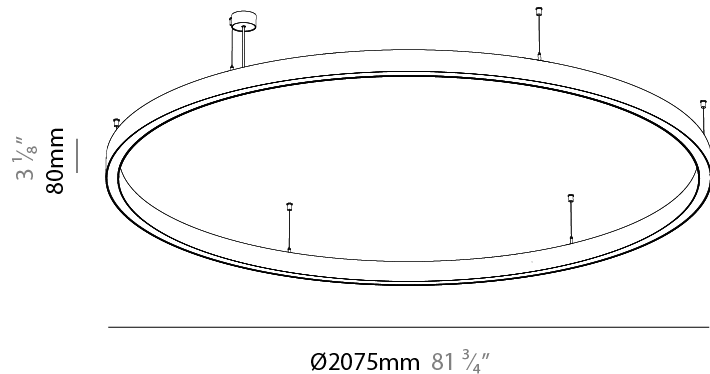

1. To build a product code in our configurator select the specify button on the base model # product page
2. To build a manual product code on this datasheet choose from the options listed below in blue font and add the suffix to the base model #

GENERAL

Series: Glorious
Subseries: Glorious 45
Partner: Prolicht
Division: Architectural
Installation: Suspension
Product Type: Pendant
Mounting Location: Ceiling
Light Distribution: Direct / Indirect

PHYSICAL

Shape: Round
Diameter (mm): 2075
Diameter (in): 81 ³/₄"
Height (mm): 76
Height (in): 3
Weight (kg): 14.5
Diffuser: [PMMA - Opal / Microprism / Clear Microprism](#)
Fixture Finish: [SSR / BKV / CWI / CRY / HAB / UFT / ITA / RUA / FTG / MYG / LOD / PUS / FRO / FUP / KIA / POP / BLS / SPG / MEY / GOH / CHC / COM / ABZ / JAG / OBR / MOS / ROR](#)
Fixture Material: [PMMA / Aluminum](#)
Cable Details: [2000mm/78 3/4" or 6000mm/236 1/4" Cable Transparent](#)

ELECTRICAL

Lamp Type: LED
Input Wattage (W): 109.7
Total Output Wattage (W): 100
Dimming: Non-Dimmable
Driver Included: Yes
Driver Location: Integrated
Driver Type: Constant Current - Universal
Driver Class: Class 2
Input Voltage (V): 120 - 277

LED

[Color Temperature (°K): 2700 / 3000 / 3500 / 4000](#)
Max. Delivered Lumen (lm): Max 14065
Nominal Lumen (lm): Max 18577
CRI: >90 CRI
Lamp Life (hrs): 50000

OPTICAL

Adjustability: Fixed

RATINGS AND CERTIFICATIONS

Certified By: Certified for North American Standards
IP rating: IP40