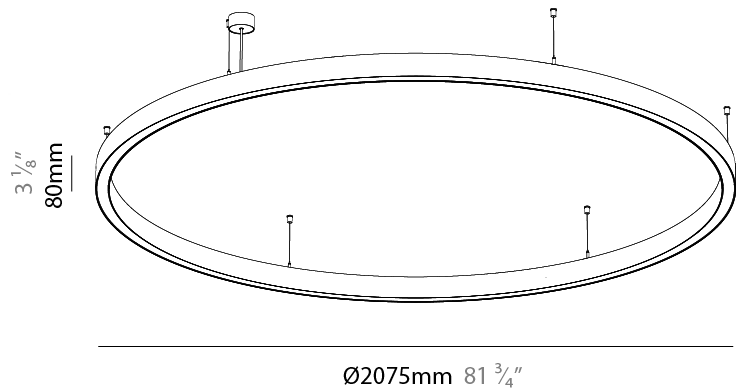

1. To build a product code in our configurator select the specify button on the base model # product page
2. To build a manual product code on this datasheet choose from the options listed below in blue font and add the suffix to the base model #

GENERAL

Series: Glorious
Subseries: Glorious 45
Partner: Prolicht
Division: Architectural
Installation: Suspension
Product Type: Pendant
Mounting Location: Ceiling
Light Distribution: Direct

PHYSICAL

Shape: Round
Diameter (mm): 2075
Diameter (in): 81 ³/₄"
Height (mm): 76
Height (in): 3
Weight (kg): 13
Diffuser: PMMA - Opal / Microprism / Clear Microprism
Fixture Finish: SSR / BKV / CWI / CRY / HAB / UFT / ITA / RUA / FTG / MYG / LOD / PUS / FRO / FUP / KIA / POP / BLS / SPG / MEY / GOH / CHC / COM / ABZ / JAG / OBR / MOS / ROR
Fixture Material: PMMA / Aluminum
Cable Details: 2000mm/78 3/4" or 6000mm/236 1/4" Cable Transparent

ELECTRICAL

Lamp Type: LED
Input Wattage (W): 65.8
Total Output Wattage (W): 60
Dimming: Non-Dimmable
Driver Included: Yes
Driver Location: Integrated
Driver Type: Constant Current - Universal
Driver Class: Class 2
Input Voltage (V): 120 - 277

LED

Color Temperature (°K): 2700 / 3000 / 3500 / 4000
Max. Delivered Lumen (lm): Max 7923
Nominal Lumen (lm): Max 11146
CRI: >90 CRI
Lamp Life (hrs): 50000

OPTICAL

Adjustability: Fixed

RATINGS AND CERTIFICATIONS

Certified By: Certified for North American Standards
IP rating: IP40