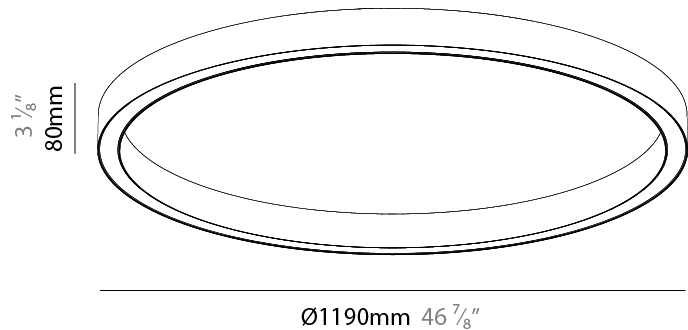

GLORIOUS 45 SURFACE

A3D416-HE-

base number   Color   Finishes   Diffuser
Temperature   (Diamond)   Options

1. To build a product code in our configurator select the specify button on the base model # product page
2. To build a manual product code on this datasheet choose from the options listed below in blue font and add the suffix to the base model #

GENERAL

Series: Glorious
Subseries: Glorious 45
Partner: Prolicht
Division: Architectural
Installation: Surface
Product Type: Ceiling Surface
Mounting Location: Ceiling
Light Distribution: Direct

PHYSICAL

Shape: Round
Diameter (mm): 1190
Diameter (in): 46 ⁷/₈
Height (mm): 76
Height (in): 3
Weight (kg): 4
Diffuser: [PMMA - Opal / Microprism / Clear Microprism](#)
Fixture Finish: [SSR / BKV / CWI / CRY / HAB / UFT / ITA / RUA / FTG / MYG / LOD / PUS / FRO / FUP / KIA / POP / BLS / SPG / MEY / GOH / CHC / COM / ABZ / JAG / OBR / MOS / ROR](#)
Fixture Material: [PMMA / Aluminum](#)

ELECTRICAL

Lamp Type: LED
Input Wattage (W): 37.6
Total Output Wattage (W): 34.2
Dimming: Non-Dimmable
Driver Included: Yes
Driver Location: Integrated
Driver Type: Constant Current - Universal
Driver Class: Class 2
Input Voltage (V): 120 - 277

LED

[Color Temperature (°K): 2700 / 3000 / 3500 / 4000](#)
Max. Delivered Lumen (lm): Max 4527
Nominal Lumen (lm): Max 6369
CRI: >90 CRI
Lamp Life (hrs): 50000

OPTICAL

Adjustability: Fixed

RATINGS AND CERTIFICATIONS

Certified By: Certified for North American Standards
IP rating: IP40