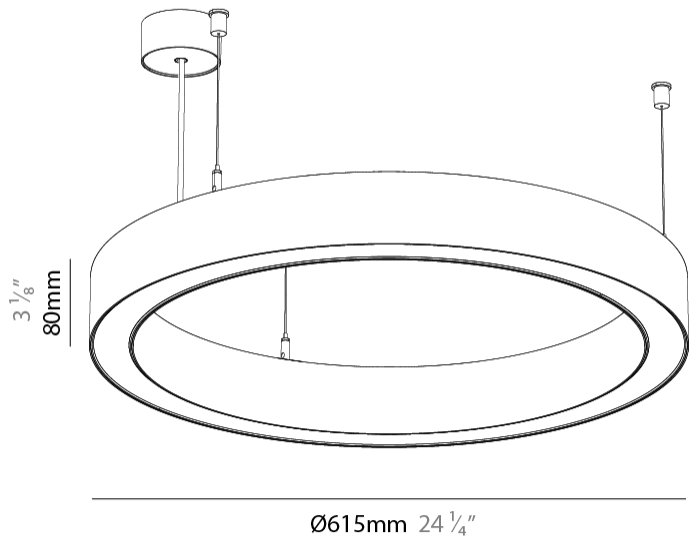

1. To build a product code in our configurator select the specify button on the base model # product page
2. To build a manual product code on this datasheet choose from the options listed below in blue font and add the suffix to the base model #

GENERAL

Series: Glorious
Subseries: Glorious 45
Partner: Prolicht
Division: Architectural
Installation: Suspension
Product Type: Pendant
Mounting Location: Ceiling
Light Distribution: Direct

PHYSICAL

Shape: Round
Diameter (mm): 615
Diameter (in): 24 1/4
Height (mm): 76
Height (in): 3
Weight (kg): 6
Diffuser: PMMA - Opal / Microprism / Clear Microprism
Fixture Finish: SSR / BKV / CWI / CRY / HAB / UFT / ITA / RUA / FTG / MYG / LOD / PUS / FRO / FUP / KIA / POP / BLS / SPG / MEY / GOH / CHC / COM / ABZ / JAG / OBR / MOS / ROR
Fixture Material: PMMA / Aluminum
Cable Details: 2000mm/78 3/4" or 6000mm/236 1/4" Cable Transparent

ELECTRICAL

Lamp Type: LED
Input Wattage (W): 18.8
Total Output Wattage (W): 17.3
Dimming: Non-Dimmable
Driver Included: Yes
Driver Location: Integrated
Driver Type: Constant Current - Universal
Driver Class: Class 2
Input Voltage (V): 120 - 277

LED

Color Temperature (°K): 2700 / 3000 / 3500 / 4000
Max. Delivered Lumen (lm): Max 2264
Nominal Lumen (lm): Max 3185
CRI: >90 CRI
Lamp Life (hrs): 50000

OPTICAL

Adjustability: Fixed

RATINGS AND CERTIFICATIONS

Certified By: Certified for North American Standards
IP rating: IP40