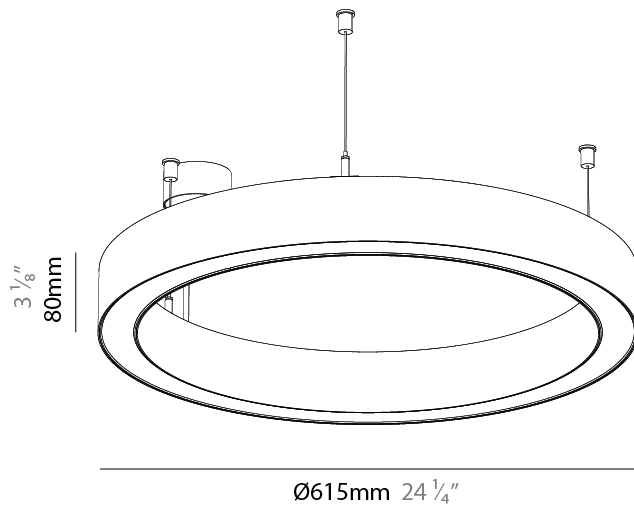

1. To build a product code in our configurator select the specify button on the base model # product page
2. To build a manual product code on this datasheet choose from the options listed below in blue font and add the suffix to the base model #

GENERAL

Series: Glorious
Subseries: Glorious 45
Partner: Prolicht
Division: Architectural
Installation: Suspension
Product Type: Pendant
Mounting Location: Ceiling
Light Distribution: Direct / Indirect

PHYSICAL

Shape: Round
Diameter (mm): 615
Diameter (in): 24 3/8
Height (mm): 76
Height (in): 3
Weight (kg): 6
Diffuser: PMMA - Opal / Microprism / Clear Microprism
Fixture Finish: SSR / BKV / CWI / CRY / HAB / UFT / ITA / RUA / FTG / MYG / LOD / PUS / FRO / FUP / KIA / POP / BLS / SPG / MEY / GOH / CHC / COM / ABZ / JAG / OBR / MOS / ROR
Fixture Material: PMMA / Aluminum
Cable Details: 2000mm/78 3/4" or 6000mm/236 1/4" Cable Transparent

ELECTRICAL

Lamp Type: LED
Input Wattage (W): 31.4
Total Output Wattage (W): 28.1
Dimming: Non-Dimmable
Driver Included: Yes
Driver Location: Integrated
Driver Type: Constant Current - Universal
Driver Class: Class 2
Input Voltage (V): 120 - 277

LED

Color Temperature (°K): 2700 / 3000 / 3500 / 4000
Max. Delivered Lumen (lm): Max 4018
Nominal Lumen (lm): Max 5308
CRI: >90 CRI
Lamp Life (hrs): 50000

OPTICAL

Adjustability: Fixed

RATINGS AND CERTIFICATIONS

Certified By: Certified for North American Standards
IP rating: IP40