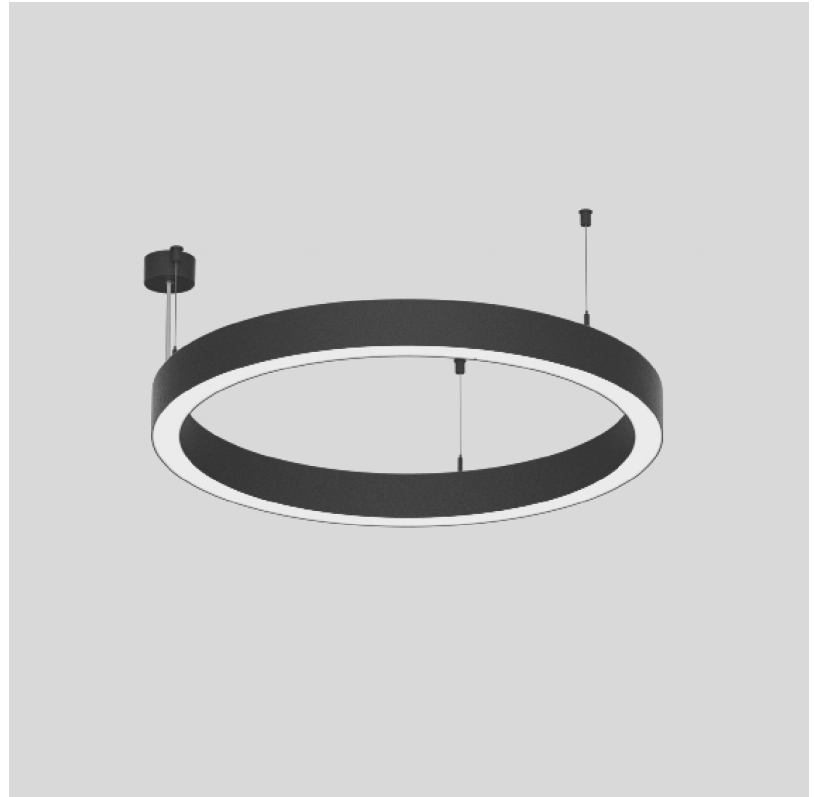

1. To build a product code in our configurator select the specify button on the base model # product page
2. To build a manual product code on this datasheet choose from the options listed below in blue font and add the suffix to the base model #

GENERAL

Series: Glorious
Subseries: Glorious 45
Partner: Prolicht
Division: Architectural
Installation: Suspension
Product Type: Pendant
Mounting Location: Ceiling
Light Distribution: Direct

PHYSICAL

Shape: Round
Diameter (mm): 800
Diameter (in): 31 1/2
Height (mm): 76
Height (in): 3
Weight (kg): 5
Diffuser: [PMMA - Opal / Microprism / Clear Microprism](#)
Fixture Finish: [SSR / BKV / CWI / CRY / HAB / UFT / ITA / RUA / FTG / MYG / LOD / PUS / FRO / FUP / KIA / POP / BLS / SPG / MEY / GOH / CHC / COM / ABZ / JAG / OBR / MOS / ROR](#)
Fixture Material: [PMMA / Aluminum](#)
Cable Details: [2000mm/78 3/4" or 6000mm/236 1/4" Cable Transparent](#)

ELECTRICAL

Lamp Type: LED
Input Wattage (W): 25.1
Total Output Wattage (W): 22.7
Dimming: Non-Dimmable
Driver Included: Yes
Driver Location: Integrated
Driver Type: Constant Current - Universal
Driver Class: Class 2
Input Voltage (V): 120 - 277

LED

[Color Temperature (°K): 2700 / 3000 / 3500 / 4000](#)
Max. Delivered Lumen (lm): Max 3018
Nominal Lumen (lm): Max 4246
CRI: >90 CRI
Lamp Life (hrs): 50000

OPTICAL

Adjustability: Fixed

RATINGS AND CERTIFICATIONS

Certified By: Certified for North American Standards
IP rating: IP40