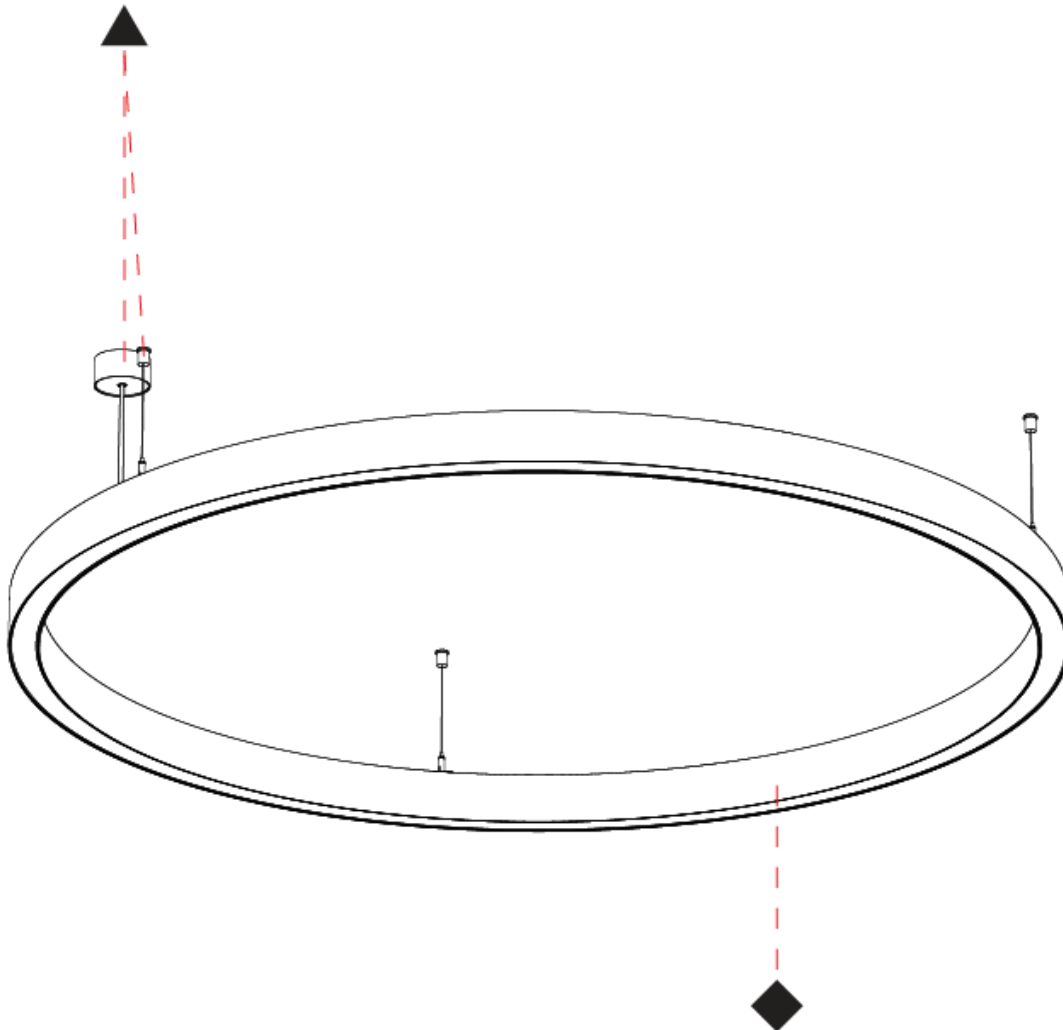

GLORIOUS 45 SUSPENSION

A3001092-HE-

PROJECT	_____
TYPE	_____
SPECIFIER	_____
QUANTITY	_____
DATE	_____

A