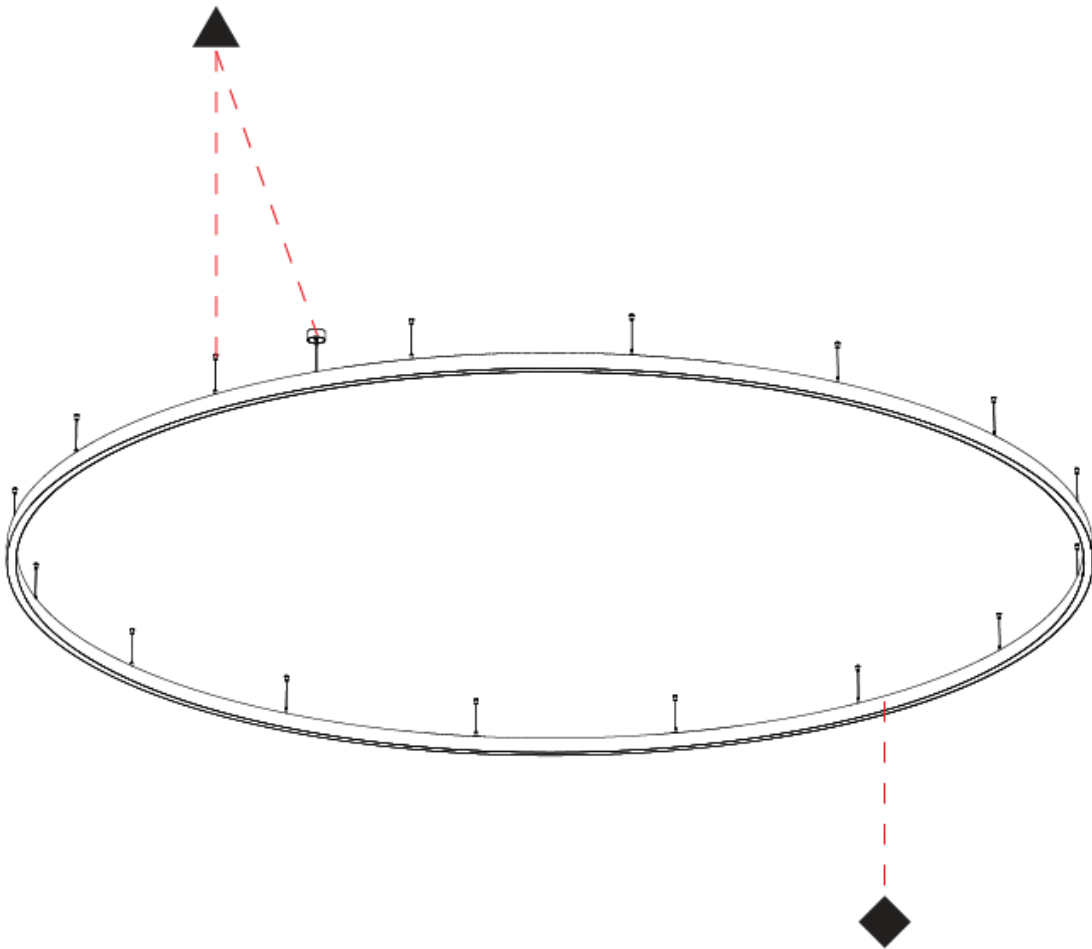

GLORIOUS 45 SUSPENSION

A3001098-HE-

PROJECT	_____
TYPE	_____
SPECIFIER	_____
QUANTITY	_____
DATE	_____

A