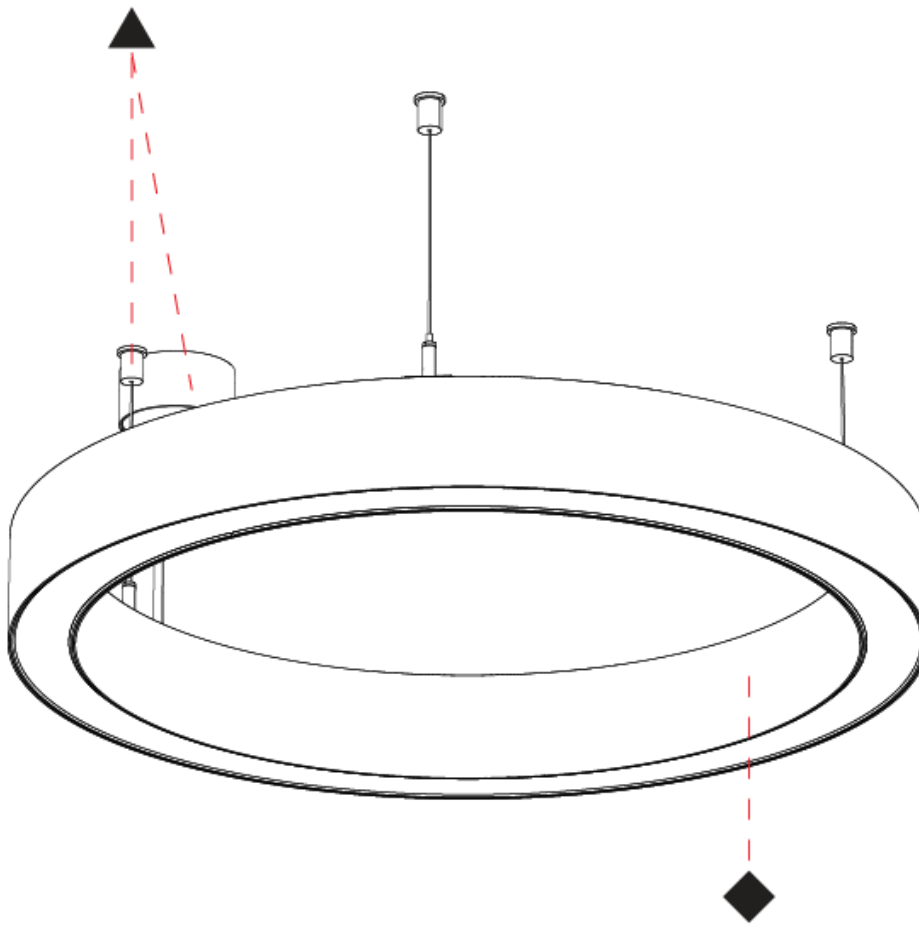

GLORIOUS 45 SUSPENSION

A3001086-HE-

PROJECT	_____
TYPE	_____
SPECIFIER	_____
QUANTITY	_____
DATE	_____

A