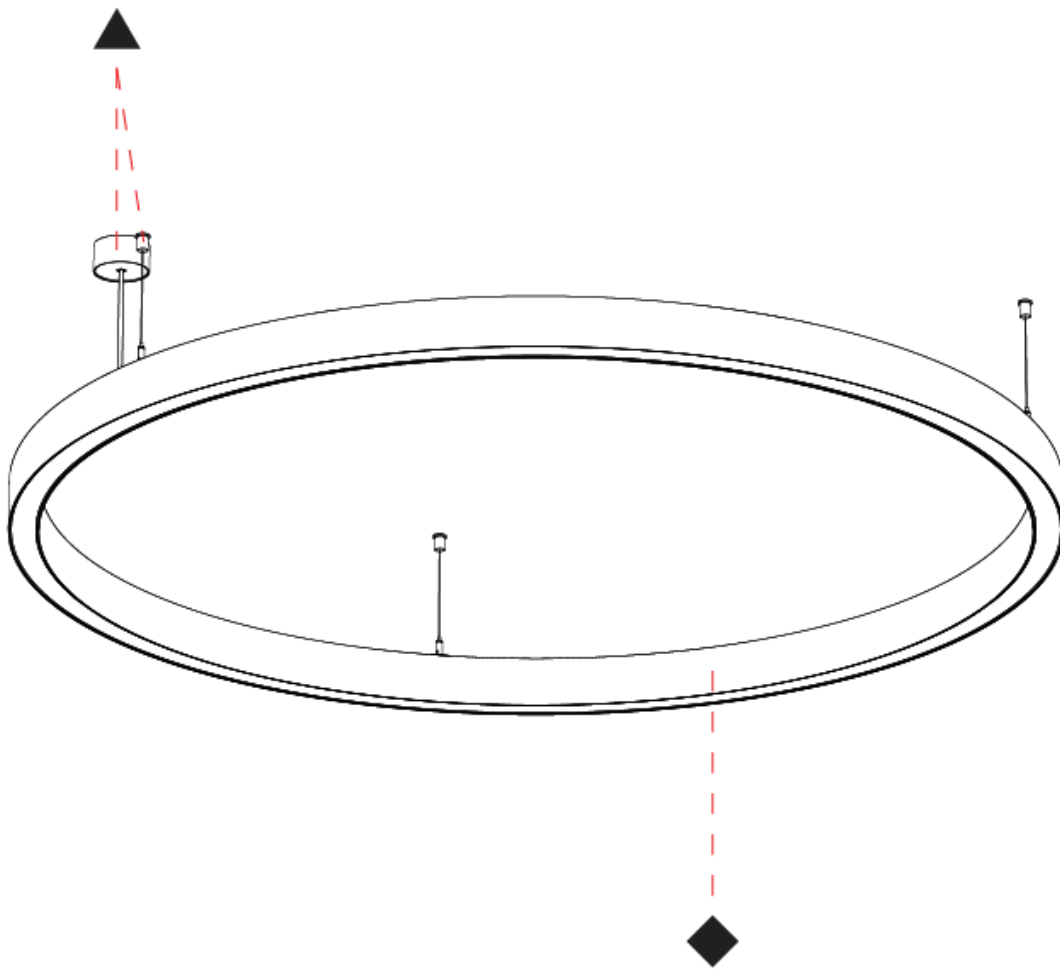

GLORIOUS 45 SUSPENSION

A3001078-HE-

PROJECT	_____
TYPE	_____
SPECIFIER	_____
QUANTITY	_____
DATE	_____

A