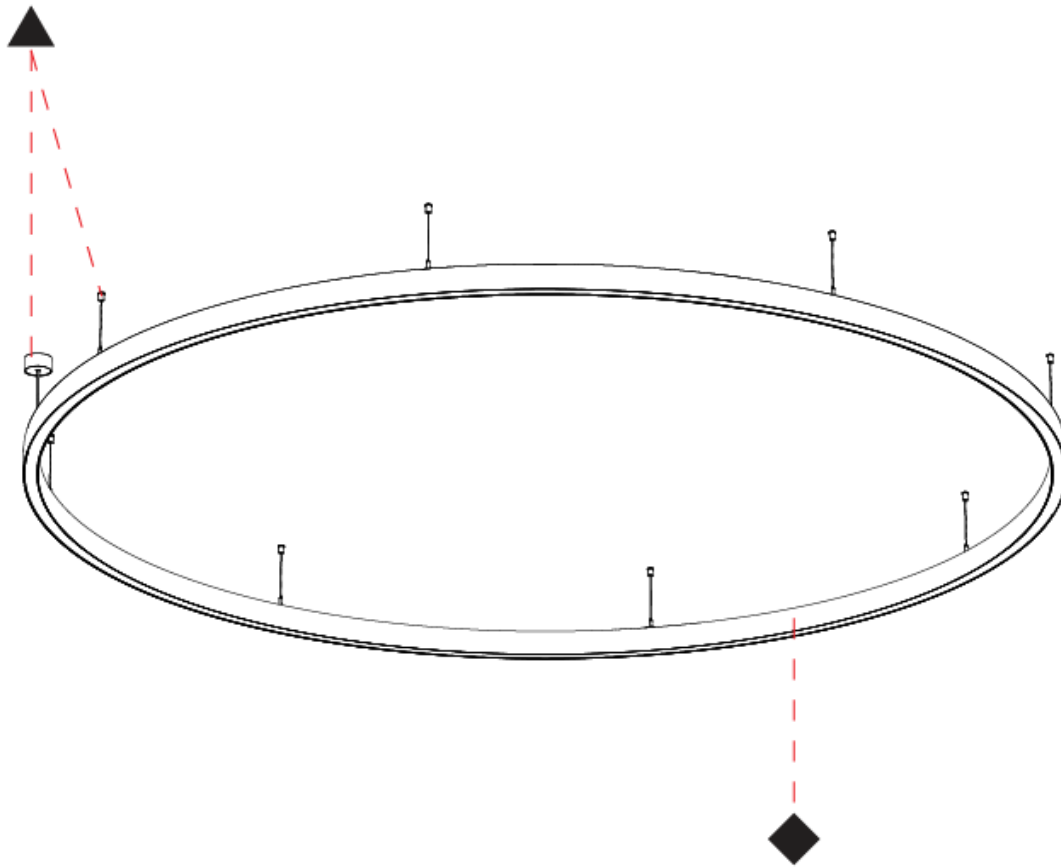

GLORIOUS 45 SUSPENSION

A3001096-HE-

PROJECT	_____
TYPE	_____
SPECIFIER	_____
QUANTITY	_____
DATE	_____

A