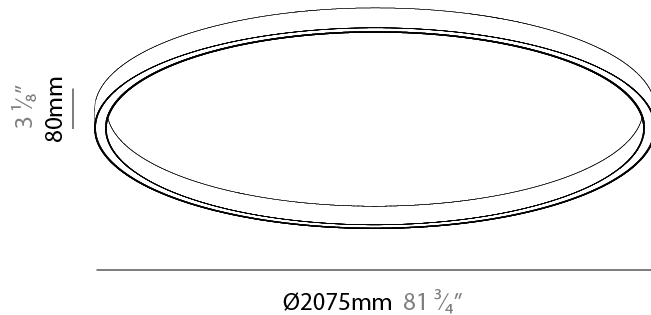

GLORIOUS 45 SURFACE

A3D420-HE-

base number   Color   Finishes   Diffuser
Temperature   (Diamond)   Options

1. To build a product code in our configurator select the specify button on the base model # product page
2. To build a manual product code on this datasheet choose from the options listed below in blue font and add the suffix to the base model #

GENERAL

Series: Glorious
Subseries: Glorious 45
Partner: Prolicht
Division: Architectural
Installation: Surface
Product Type: Ceiling Surface
Mounting Location: Ceiling
Light Distribution: Direct

PHYSICAL

Shape: Round
Diameter (mm): 2075
Diameter (in): 81 ³/₄
Height (mm): 76
Height (in): 3
Weight (kg): 4
Diffuser: [PMMA - Opal / Microprism / Clear Microprism](#)
Fixture Finish: [SSR / BKV / CWI / CRY / HAB / UFT / ITA / RUA / FTG / MYG / LOD / PUS / FRO / FUP / KIA / POP / BLS / SPG / MEY / GOH / CHC / COM / ABZ / JAG / OBR / MOS / ROR](#)
Fixture Material: [PMMA / Aluminum](#)

ELECTRICAL

Lamp Type: LED
Input Wattage (W): 65.8
Total Output Wattage (W): 59.8
Dimming: Non-Dimmable
Driver Included: Yes
Driver Location: Integrated
Driver Type: Constant Current - Universal
Driver Class: Class 2
Input Voltage (V): 120 - 277

LED

[Color Temperature (°K): 2700 / 3000 / 3500 / 4000](#)
Max. Delivered Lumen (lm): Max 7923
Nominal Lumen (lm): Max 11146
CRI: >90 CRI
Lamp Life (hrs): 50000

OPTICAL

Adjustability: Fixed

RATINGS AND CERTIFICATIONS

Certified By: Certified for North American Standards
IP rating: IP40