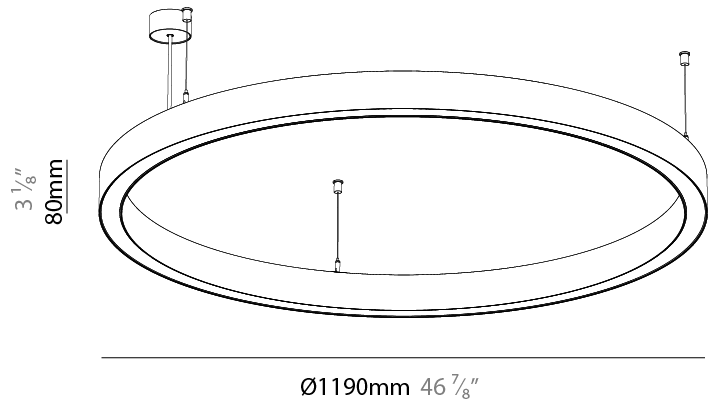

GENERAL

Series: Glorious
Subseries: Glorious 45
Partner: Prolicht
Division: Architectural
Installation: Surface
Product Type: Pendant
Mounting Location: Ceiling
Light Distribution: Direct

PHYSICAL

Shape: Round
Diameter (mm): 1190
Diameter (in): 46 7/8
Height (mm): 76
Height (in): 3
Weight (kg): 7.3
Diffuser: [PMMA - Opal / Microprism / Clear Microprism](#)
Fixture Finish: [SSR / BKV / CWI / CRY / HAB / UFT / ITA / RUA / FTG / MYG / LOD / PUS / FRO / FUP / KIA / POP / BLS / SPG / MEY / GOH / CHC / COM / ABZ / JAG / OBR / MOS / ROR](#)
Fixture Material: [PMMA / Aluminum](#)
Cable Details: [2000mm/78 3/4" or 6000mm/236 1/4" Cable Transparent](#)

ELECTRICAL

Lamp Type: LED
Input Wattage (W): 37.6
Total Output Wattage (W): 34.6
Dimming: Non-Dimmable
Driver Included: Yes
Driver Location: Integrated
Driver Type: Constant Current - Universal
Driver Class: Class 2
Input Voltage (V): 120 - 277

LED

Color Temperature (°K): [2700 / 3000 / 3500 / 4000](#)
Max. Delivered Lumen (lm): Max 4527
Nominal Lumen (lm): Max 6369
CRI: >90 CRI
Lamp Life (hrs): 50000

OPTICAL

Adjustability: Fixed

RATINGS AND CERTIFICATIONS

Certified By: Certified for North American Standards
IP rating: IP40

PROJECT _____
TYPE _____
SPECIFIER _____
QUANTITY _____
DATE _____