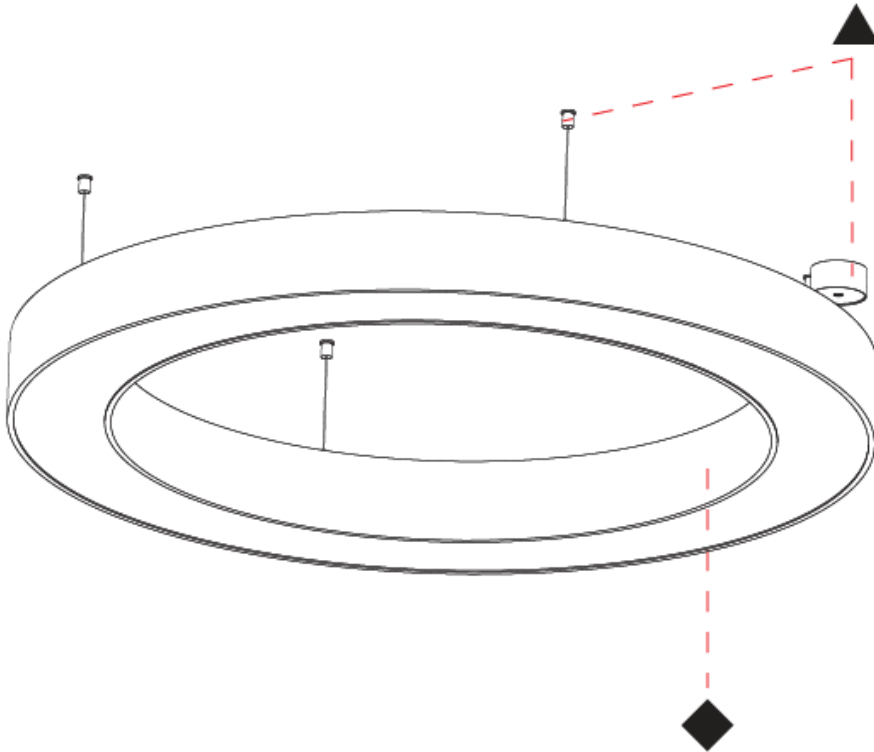

GLORIOUS 150 SUSPENSION

A30309-

PROJECT	_____
TYPE	_____
SPECIFIER	_____
QUANTITY	_____
DATE	_____

A