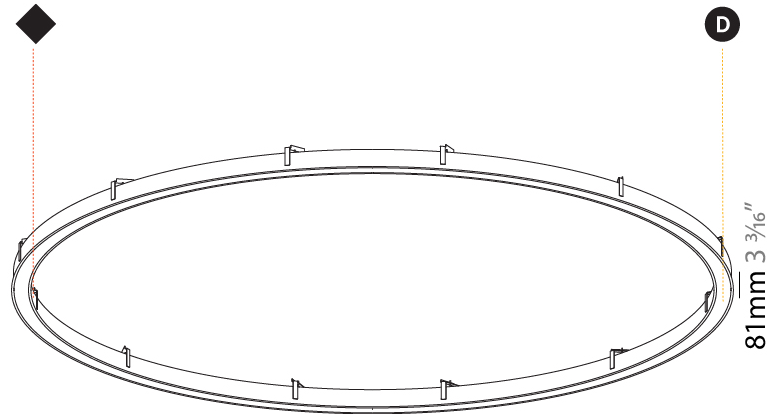

Shape: Round
Diameter (mm): 3016
Diameter (in): 118 3/4
Height (mm): 81
Height (in): 3 3/16
Min. Recessing Depth (mm): 120
Min. Recessing Depth (in): 4 3/4
Weight (kg): 27.132
Weight (lbs): 59.69
Diffuser: PMMA - Opal / Microprism / Clear Microprism
Fixture Finish: SSR / BKV / CWI / CRY / HAB / UFT / ITA / RUA / FTG / MYG / LOD / PUS / FRO / FUP / KIA / POP / BLS / SPG / MEY / GOH / CHC / COM / ABZ / JAG / OBR / MOS / ROR
Fixture Material: PMMA / Aluminum
Cut-out Measurements: Dia. 3007mm/118 3/8"

Certified By: Certified for North American Standards
IP rating: IP20

Ø 2854mm 112 3/8"

Ø 3016mm 118 3/4 "

3007mm x 2863mm
118 3/8" x 112 11/16"

120mm
4 3/4"

10 - 30mm
3/8" - 1 3/16"

PROJECT	_____
TYPE	_____
SPECIFIER	_____
QUANTITY	_____
DATE	_____

Shape: Round
Diameter (mm): 5216
Diameter (in): 205 ³ / ₈
Height (mm): 81
Height (in): 3 ³ / ₁₆
Min. Recessing Depth (mm): 120
Min. Recessing Depth (in): 4 ³ / ₄
Weight (kg): 47.924
Weight (lbs): 106.00
Diffuser: PMMA - Opal / Microprism / Clear Microprism
Fixture Finish: SSR / BKV / CWI / CRY / HAB / UFT / ITA / RUA / FTG / MYG / LOD / PUS / FRO / FUP / KIA / POP / BLS / SPG / MEY / GOH / CHC / COM / ABZ / JAG / OBR / MOS / ROR
Fixture Material: PMMA / Aluminum
Cut-out Measurements: Dia. 5207mm / 205"