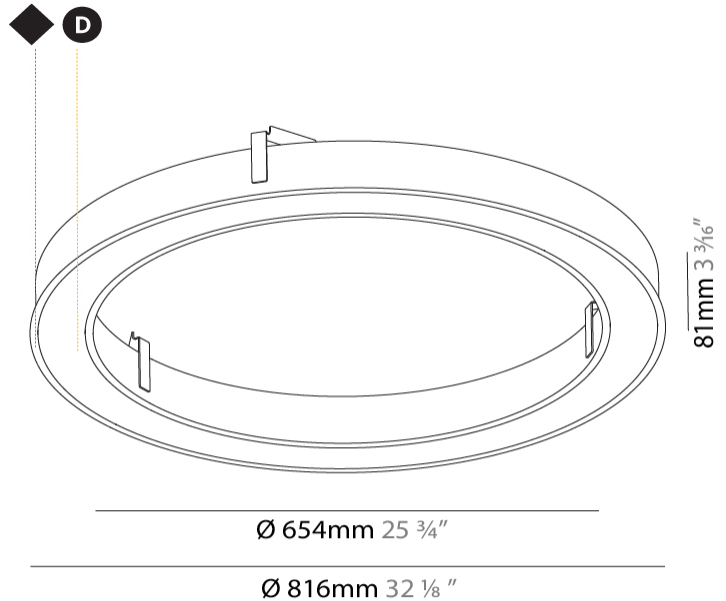

Shape: Round
Diameter (mm): 816
Diameter (in): 32 1/8
Height (mm): 81
Height (in): 3 3/16
Min. Recessing Depth (mm): 120
Min. Recessing Depth (in): 4 3/4
Weight (kg): 6.755
Weight (lbs): 14.89
Diffuser: PMMA - Opal / Microprism / Clear Microprism
Fixture Finish: SSR / BKV / CWI / CRY / HAB / UFT / ITA / RUA / FTG / MYG / LOD / PUS / FRO / FUP / KIA / POP / BLS / SPG / MEY / GOH / CHC / COM / ABZ / JAG / OBR / MOS / ROR
Fixture Material: PMMA / Aluminum
Cut-out Measurements: Dia.807mm / 31 3/4"

Certified By: Certified for North American Standards
IP rating: IP20

807mm x 663mm
31 3/4" x 26 1/8"

120mm
4 3/4"

10 - 30mm
3/8" - 1 3/16"

PROJECT	
TYPE	
SPECIFIER	
QUANTITY	
DATE	

GLORIOUS 65 RECESSED

A35443-

Shape: Round
Diameter (mm): 1566
Diameter (in): 61 5/8
Height (mm): 81
Height (in): 3 3/16
Min. Recessing Depth (mm): 120
Min. Recessing Depth (in): 4 3/4
Weight (kg): 14.042
Weight (lbs): 30.96
Diffuser: PMMA - Opal / Microprism / Clear Microprism
Fixture Finish: SSR / BKV / CWI / CRY / HAB / UFT / ITA / RUA / FTG / MYG / LOD / PUS / FRO / FUP / KIA / POP / BLS / SPG / MEY / GOH / CHC / COM / ABZ / JAG / OBR / MOS / ROR
Fixture Material: PMMA / Aluminum
Cut-out Measurements: Dia. 1557mm/61 5/16"

Shape: Round
Diameter (mm): 3016
Diameter (in): 118 3/4
Height (mm): 81
Height (in): 3 3/16
Min. Recessing Depth (mm): 120
Min. Recessing Depth (in): 4 3/4
Weight (kg): 27.132
Weight (lbs): 59.69
Diffuser: PMMA - Opal / Microprism / Clear Microprism
Fixture Finish: SSR / BKV / CWI / CRY / HAB / UFT / ITA / RUA / FTG / MYG / LOD / PUS / FRO / FUP / KIA / POP / BLS / SPG / MEY / GOH / CHC / COM / ABZ / JAG / OBR / MOS / ROR
Fixture Material: PMMA / Aluminum
Cut-out Measurements: Dia. 3007mm/118 3/8"