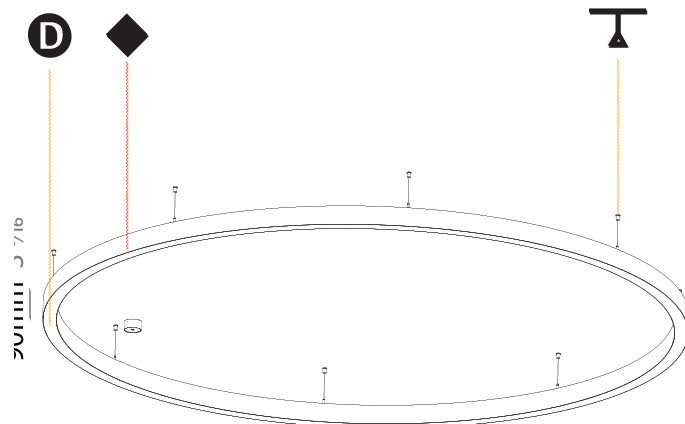

GENERAL

Series: Glorious
Subseries: Glorious 65
Partner: Prolicht
Division: Architectural
Installation: Suspension
Product Type: Pendant
Mounting Location: Ceiling
Light Distribution: Direct / Indirect

PHYSICAL

Shape: Round
Diameter (mm): 3000
Diameter (in): 118 7/8
Height (mm): 90
Height (in): 3 9/16
Max. Overall Height (mm): 2090
Max. Overall Height (in): 82 7/16
Weight (kg): 31.716
Weight (lbs): 69.93
Diffuser: [PMMA - Opal / Microprism / Clear Microprism](#)
Fixture Finish: [SSR / BKV / CWI / CRY / HAB / UFT / ITA / RUA / FTG / MYG / LOD / PUS / FRO / FUP / KIA / POP / BLS / SPG / MEY / GOH / CHC / COM / ABZ / JAG / OBR / MOS / ROR](#)
Fixture Material: [PMMA / Aluminum](#)
Cable Details: [2000mm/78 3/4" or 6000mm/236 1/4" Cable Transparent](#)

ELECTRICAL

Lamp Type: LED (Zhaga Standard)
Input Wattage (W): 308
Total Output Wattage (W): 192 / 84
Dimming: [Tri-Mode (Non-Dimming and Phase Dimming (120Vac only) and 0-10V Dimming)](#)
Driver Included: Yes
Driver Location: Integrated
Driver Type: Constant Current - Universal
Driver Class: Class 2
Input Voltage (V): 120 - 277
Constant Current (MA): 350

LED

Color Temperature (°K): [2700 / 3000 / 3500 / 4000](#)
Max. Delivered Lumen (lm): Max 40453
Nominal Lumen (lm): Max 48892
CRI: >90 CRI
Lamp Life (hrs): 50000

OPTICAL

RATINGS AND CERTIFICATIONS

Certified By: Certified for North American Standards
IP rating: IP20

2870mm 113"

3000mm 118 7/8"