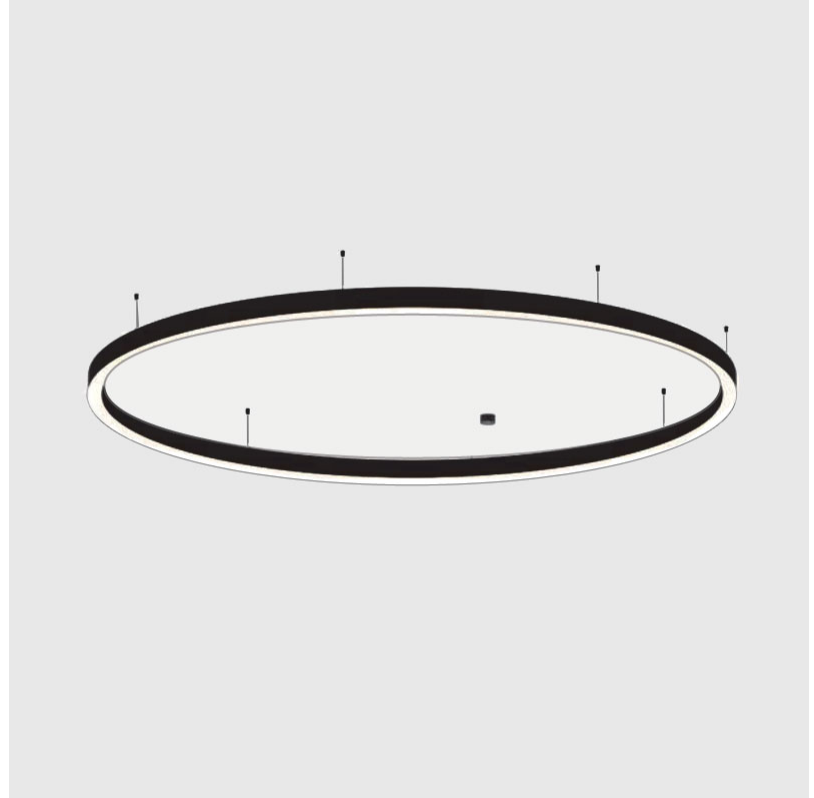

GENERAL

Series: Glorious
Subseries: Glorious 65
Partner: Prolicht
Division: Architectural
Installation: Suspension
Product Type: Pendant
Mounting Location: Ceiling
Light Distribution: Direct

PHYSICAL

Shape: Round
Diameter (mm): 5200
Diameter (in): 204 3/4
Height (mm): 90
Height (in): 3 9/16
Max. Overall Height (mm): 2090
Max. Overall Height (in): 82 7/16
Weight (kg): 47.232
Weight (lbs): 104.15
Diffuser: [PMMA - Opal / Microprism / Clear Microprism](#)
Fixture Finish: [SSR / BKV / CWI / CRY / HAB / UFT / ITA / RUA / FTG / MYG / LOD / PUS / FRO / FUP / KIA / POP / BLS / SPG / MEY / GOH / CHC / COM / ABZ / JAG / OBR / MOS / ROR](#)
Fixture Material: [PMMA / Aluminum](#)
Cable Details: [2000mm/78 3/4" or 6000mm/236 1/4" Cable Transparent](#)

ELECTRICAL

Lamp Type: LED (Zhaga Standard)
Input Wattage (W): 364.7
Total Output Wattage (W): 336
Dimming: [Tri-Mode (Non-Dimming and Phase Dimming (120Vac only) and 0-10V Dimming)](#)
Driver Included: Yes
Driver Location: Integrated
Driver Type: Constant Current - Universal
Driver Class: Class 2
Input Voltage (V): 120 - 277
Constant Current (MA): 350

LED

Color Temperature (°K): [2700 / 3000 / 3500 / 4000](#)
Max. Delivered Lumen (lm): Max 50032
Nominal Lumen (lm): Max 60425
CRI: >90 CRI
Efficiency (%): 88
Lamp Life (hrs): 50000

OPTICAL

RATINGS AND CERTIFICATIONS

Certified By: Certified for North American Standards
IP rating: IP20