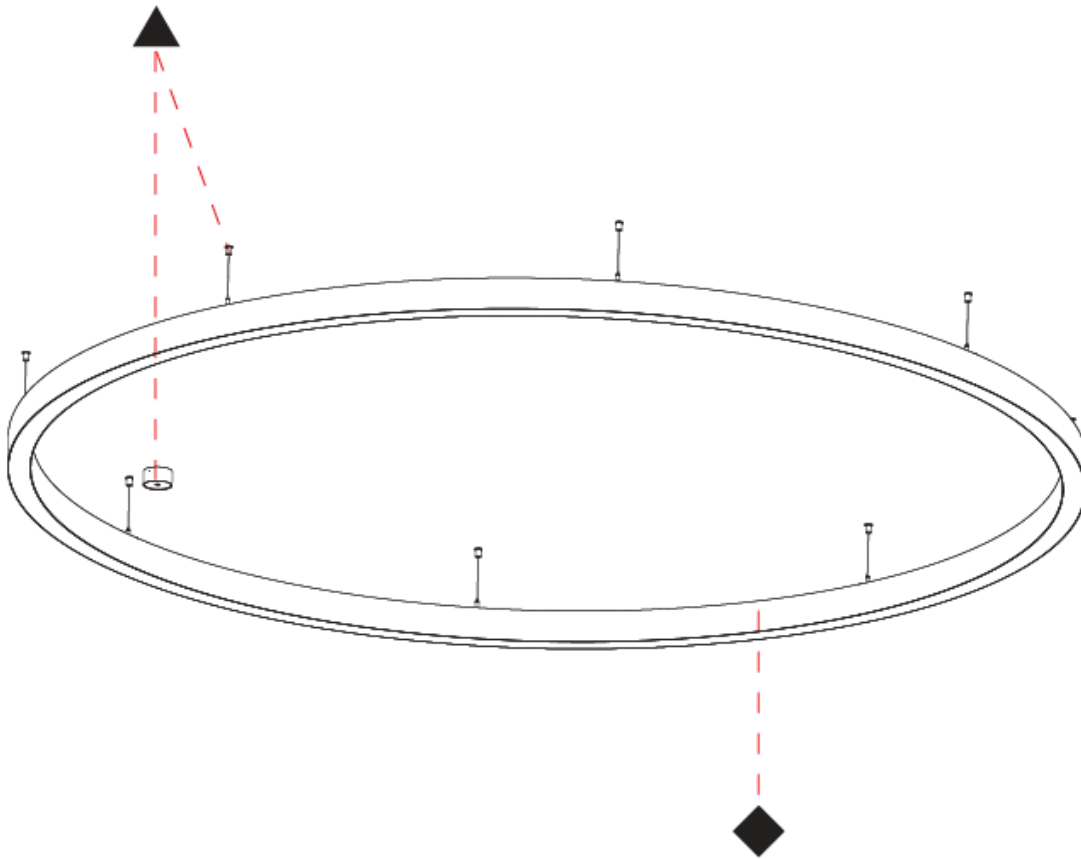

2870mm 113"

3000mm 118 7/8"

GLORIOUS 65 SUSPENSION

A300065-

PROJECT	_____
TYPE	_____
SPECIFIER	_____
QUANTITY	_____
DATE	_____

A

GLORIOUS 65 SUSPENSION

A300066-