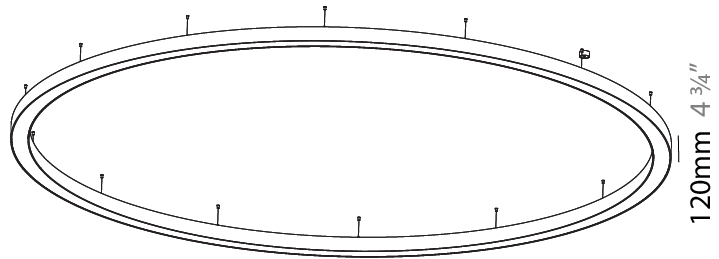

GENERAL

Series: Glorious
Subseries: Glorious
Brand: Prolight
Division: Architectural
Mounting Type: Suspension
Mounting Location: Ceiling
Subcategory: Ambient

PHYSICAL

Shape: Round
Diameter (mm): 5400
Diameter (in): 212 ⁵/₈
Depth (mm): 120
Depth (in): 4 ³/₄
Max. Overall Height (mm): 2120
Max. Overall Height (in): 83 ⁷/₁₆
Light Distribution: Direct
Weight (kg): 69.5
Weight (lbs): 152.9
Diffuser: PMMA - Opal or Micro-Prism
Fixture Finish: [SSR / BKV / CWI / CRY / HAB / UFT / ITA / RUA / FTG / MYG / LOD / PUS / FRO / FUP / KIA / POP / BLS / SPG / MEY / GOH / GUM / CHC / COM / ABZ / JAG / OBR / MOS / ROR](#)
Fixture Material: Aluminum

ELECTRICAL

Lamp Type: LED (Zhaga Standard)
Input Wattage (W): 280
Total Output Wattage (W): 224 / 179.2 (3500K)
Dimming: [Non-Dimming / Phase Dimming (120Vac only) / 0-10V Dimming](#)
Driver Included: Yes
Driver Location: Integrated
Driver Type: Constant Current
Driver Class: Class 2
Input Voltage (V): 120 - 277
Constant Current (MA): 350 / 1400 (3500K)

LED

Color Temperature (°K): [3000 / 3500 / 4000](#)
Max. Delivered Lumen (lm): 25840 / 26754 / 27300
CRI: >80 CRI
Efficiency (%): 65
Lamp Life (hrs): 50000

OPTICAL

RATINGS AND CERTIFICATIONS

Certified By: Certified for North American Standards
IP rating: IP20