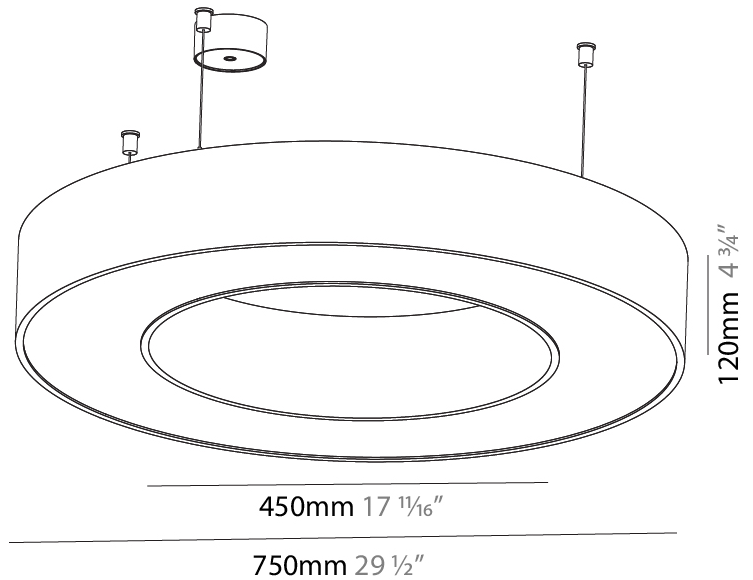

GENERAL

Series: Glorious
Subseries: Glorious
Brand: Prolight
Division: Architectural
Mounting Type: Suspension
Mounting Location: Ceiling
Subcategory: Ambient

PHYSICAL

Shape: Round
Diameter (mm): 750
Diameter (in): 29 1/2
Height (mm): 120
Height (in): 4 3/4
Max. Overall Height (mm): 2120
Max. Overall Height (in): 83 7/16
Light Distribution: Direct
Weight (kg): 7.062
Weight (lbs): 15.56
Diffuser: [PMMA - Opal or Micro-Prism](#)
Fixture Finish: [SSR / BKV / CWI / CRY / HAB / UFT / ITA / RUA / FTG / MYG / LOD / PUS / FRO / FUP / KIA / POP / BLS / SPG / MEY / GOH / GUM / CHC / COM / ABZ / JAG / OBR / MOS / ROR](#)
Fixture Material: Aluminum

ELECTRICAL

Lamp Type: LED (Zhaga Standard)
Input Wattage (W): 30
Total Output Wattage (W): 24 / 19.2 (3500K)
Dimming: [Non-Dimming / Phase Dimming (120Vac only) / 0-10V Dimming](#)
Driver Included: Yes
Driver Location: Integrated
Driver Type: Constant Current
Driver Class: Class 2
Input Voltage (V): 120 - 277
Constant Current (MA): 350 / 600 (3500K)

LED

Color Temperature (°K): [3000 / 3500 / 4000](#)
Max. Delivered Lumen (lm): 2770 / 2862 / 2920
CRI: >80 CRI
Efficiency (%): 65
Lamp Life (hrs): 50000

OPTICAL

RATINGS AND CERTIFICATIONS

Certified By: Certified for North American Standards
IP rating: IP20