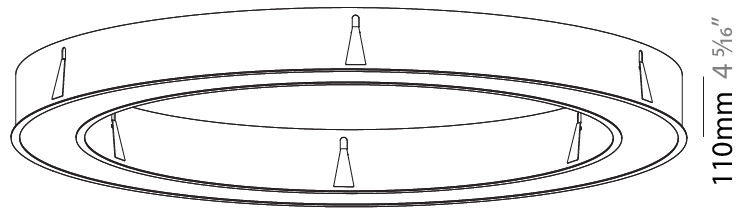

GENERAL

Series: Glorious
Subseries: Glorious
Brand: Prolicht
Division: Architectural
Mounting Type: Recessed
Mounting Location: Ceiling
Subcategory: Ambient

PHYSICAL

Shape: Round
Diameter (mm): 1570
Diameter (in): 61 ¹³/₁₆
Height (mm): 110
Height (in): 4 ⁵/₁₆
Min. Recessing Depth (mm): 120
Min. Recessing Depth (in): 4 ³/₄
Light Distribution: Direct
Weight (kg): 16.624
Weight (lbs): 36.65
Diffuser: PMMA - Opal or Micro-Prism
Fixture Finish: SSR / BKV / CWI / CRY / HAB / UFT / ITA / RUA / FTG / MYG / LOD / PUS / FRO / FUP / KIA / POP / BLS / SPG / MEY / GOH / GUM / CHC / COM / ABZ / JAG / OBR / MOS / ROR
Fixture Material: Aluminum
Cut-out Measurements: 1560mm / 61 7/16" x 1240mm / 48 13/16"

ELECTRICAL

Lamp Type: LED (Zhaga Standard)
Input Wattage (W): 75
Total Output Wattage (W): 60 / 48 (3500K)
Dimming: Non-Dimming / Phase Dimming (120Vac only) / 0-10V Dimming
Driver Included: Yes
Driver Location: Integrated
Driver Type: Constant Current - 120 / 277Vac
Driver Class: Class 2
Input Voltage (V): 120 - 277
Constant Current (MA): 350 / 700/800 (3500K)

LED

Color Temperature (°K): 3000 / 3500 / 4000
Max. Delivered Lumen (lm): 6920 / 7164 / 7310
CRI: >80 CRI
Efficiency (%): 65
Lamp Life (hrs): 50000

OPTICAL

RATINGS AND CERTIFICATIONS

Certified By: Certified for North American Standards
IP rating: IP20

PROJECT
TYPE
SPECIFIER
QUANTITY
DATE

Ø 1228mm 48 3/8"

Ø 1570mm 61 13/16"

1560mm x 1240mm
61 7/16" x 48 13/16"

120mm
4 3/4"

10 - 15mm
3/8" - 9/16"