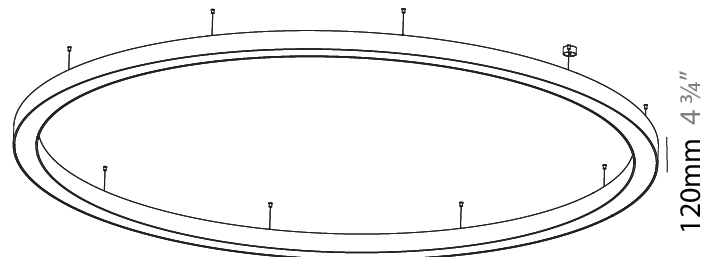

GENERAL

Series: Glorious
Subseries: Glorious
Brand: Prolicht
Division: Architectural
Mounting Type: Suspension
Mounting Location: Ceiling
Subcategory: Ambient

PHYSICAL

Shape: Round
Diameter (mm): 4000
Diameter (in): 157 1/2
Height (mm): 120
Height (in): 4 3/4
Max. Overall Height (mm): 2120
Max. Overall Height (in): 83 7/16
Light Distribution: Direct
Weight (kg): 50.71
Weight (lbs): 111.98
Diffuser: PMMA - Opal or Micro-Prism
Fixture Finish: SSR / BKV / CWI / CRY / HAB / UFT / ITA / RUA / FTG / MYG / LOD / PUS / FRO / FUP / KIA / POP / BLS / SPG / MEY / GOH / GUM / CHC / COM / ABZ / JAG / OBR / MOS / ROR
Fixture Material: Aluminum

ELECTRICAL

Lamp Type: LED (Zhaga Standard)
Input Wattage (W): 200
Total Output Wattage (W): 160 / 128 (3500K)
Dimming: Non-Dimming / Phase Dimming (120Vac only) / 0-10V Dimming
Driver Included: Yes
Driver Location: Integrated
Driver Type: Constant Current
Driver Class: Class 2
Input Voltage (V): 120 - 277
Constant Current (MA): 350 / 1000 (3500K)

LED

Color Temperature (°K): 3000 / 3500 / 4000
Max. Delivered Lumen (lm): 18460 / 19110 / 19500
CRI: >80 CRI
Efficiency (%): 0.65
Lamp Life (hrs): 50000

OPTICAL

RATINGS AND CERTIFICATIONS

Certified By: Certified for North American Standards
IP rating: IP20

PROJECT _____
TYPE _____
SPECIFIER _____
QUANTITY _____
DATE _____

3700mm 145 1/16"

4000mm 157 1/2"