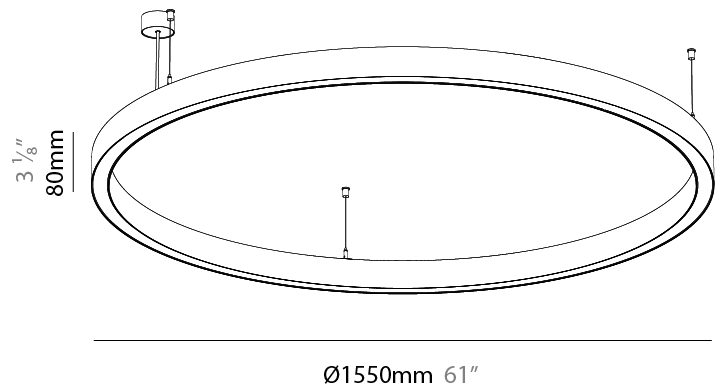

GENERAL

Series: Glorious
Subseries: Glorious 45
Partner: Prolicht
Division: Architectural
Installation: Suspension
Product Type: Pendant
Mounting Location: Ceiling
Light Distribution: Direct / Indirect

PHYSICAL

Shape: Round
Diameter (mm): 1550
Diameter (in): 61
Height (mm): 76
Height (in): 3
Weight (kg): 10.5
Diffuser: [PMMA - Opal / Microprism / Clear Microprism](#)
Fixture Finish: [SSR / BKV / CWI / CRY / HAB / UFT / ITA / RUA / FTG / MYG / LOD / PUS / FRO / FUP / KIA / POP / BLS / SPG / MEY / GOH / CHC / COM / ABZ / JAG / OBR / MOS / ROR](#)
Fixture Material: [PMMA / Aluminum](#)
Cable Details: [2000mm/78 3/4" or 6000mm/236 1/4" Cable Transparent](#)

ELECTRICAL

Lamp Type: LED
Input Wattage (W): 152.5
Total Output Wattage (W): 138.1
Dimming: [Non-dimming / DALI Dimming / MATTER Dimming](#)
Driver Included: Yes
Driver Location: Integrated
Driver Type: Constant Current - Universal
Driver Class: Class 2
Input Voltage (V): 120 - 277

LED

Color Temperature (°K): 2700-6500 Tunable White
Max. Delivered Lumen (lm): Max 19129
Nominal Lumen (lm): Max 25155
CRI: >90 CRI
Lamp Life (hrs): 50000

OPTICAL

Adjustability: Fixed

RATINGS AND CERTIFICATIONS

Certified By: Certified for North American Standards
IP rating: IP40

PROJECT
TYPE
SPECIFIER
QUANTITY
DATE