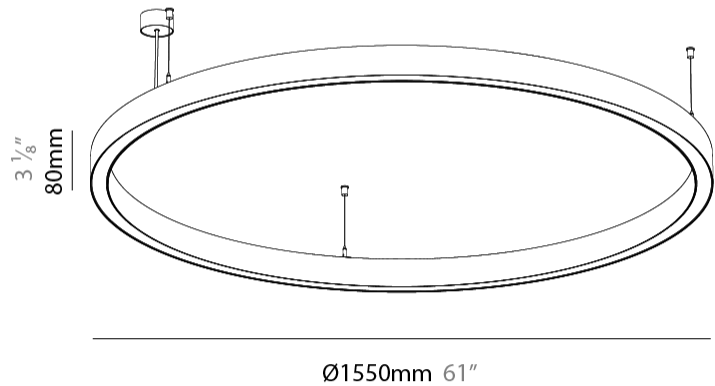

GENERAL

Series: Glorious
Subseries: Glorious 45
Partner: Prolicht
Division: Architectural
Installation: Suspension
Product Type: Pendant
Mounting Location: Ceiling
Light Distribution: Direct / Indirect

PHYSICAL

Shape: Round
Diameter (mm): 1550
Diameter (in): 61
Height (mm): 76
Height (in): 3
Weight (kg): 10.5
Diffuser: PMMA - Opal / Microprism / Clear Microprism
Fixture Finish: SSR / BKV / CWI / CRY / HAB / UFT / ITA / RUA / FTG / MYG / LOD / PUS / FRO / FUP / KIA / POP / BLS / SPG / MEY / GOH / CHC / COM / ABZ / JAG / OBR / MOS / ROR
Fixture Material: PMMA / Aluminum
Cable Details: 2000mm/78 3/4" or 6000mm/236 1/4" Cable Transparent

ELECTRICAL

Lamp Type: LED
Input Wattage (W): 181.1
Total Output Wattage (W): 164.5
Dimming: Non-Dimming / 0-10V Dimming / Phase Dimming / DALI Dimming / MATTER Dimming
Driver Included: Yes
Driver Location: Integrated
Driver Type: Constant Current - Universal
Driver Class: Class 2
Input Voltage (V): 120 - 277

LED

Color Temperature (°K): 2700 / 3000 / 3500 / 4000
Max. Delivered Lumen (lm): Max 22676
Nominal Lumen (lm): Max 29820
CRI: >90 CRI
Lamp Life (hrs): 50000

OPTICAL

Adjustability: Fixed

RATINGS AND CERTIFICATIONS

Certified By: Certified for North American Standards
IP rating: IP40