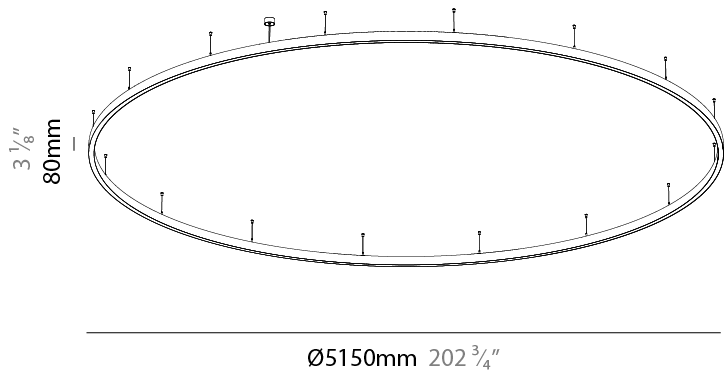

1. To build a product code in our configurator select the specify button on the base model # product page
2. To build a manual product code on this datasheet choose from the options listed below in blue font and add the suffix to the base model #

GENERAL

Series: Glorious
Subseries: Glorious 45
Partner: Prolicht
Division: Architectural
Installation: Suspension
Product Type: Pendant
Mounting Location: Ceiling
Light Distribution: Direct

PHYSICAL

Shape: Round
Diameter (mm): 5150
Diameter (in): 202 ³/₄
Height (mm): 76
Height (in): 3
Weight (kg): 35
Diffuser: PMMA - Opal / Microprism / Clear Microprism
Fixture Finish: SSR / BKV / CWI / CRY / HAB / UFT / ITA / RUA / FTG / MYG / LOD / PUS / FRO / FUP / KIA / POP / BLS / SPG / MEY / GOH / CHC / COM / ABZ / JAG / OBR / MOS / ROR
Fixture Material: PMMA / Aluminum
Cable Details: 2000mm/78 3/4" or 6000mm/236 1/4" Cable Transparent

ELECTRICAL

Lamp Type: LED
Input Wattage (W): 167.2
Total Output Wattage (W): 151.8
Dimming: Non-Dimmable
Driver Included: Yes
Driver Location: Integrated
Driver Type: Constant Current - Universal
Driver Class: Class 2
Input Voltage (V): 120 - 277

LED

Color Temperature (°K): 2700 / 3000 / 3500 / 4000
Max. Delivered Lumen (lm): Max 20121
Nominal Lumen (lm): Max 28307
CRI: >90 CRI
Lamp Life (hrs): 50000

OPTICAL

Adjustability: Fixed

RATINGS AND CERTIFICATIONS

Certified By: Certified for North American Standards
IP rating: IP40