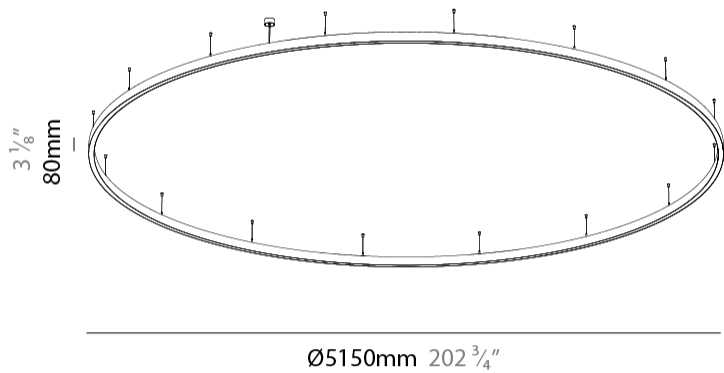

GENERAL

Series: Glorious
Subseries: Glorious 45
Partner: Prolicht
Division: Architectural
Installation: Suspension
Product Type: Pendant
Mounting Location: Ceiling
Light Distribution: Direct

PHYSICAL

Shape: Round
Diameter (mm): 5150
Diameter (in): 202 3/4
Height (mm): 76
Height (in): 3
Weight (kg): 35
Diffuser: PMMA - Opal / Microprism / Clear Microprism
Fixture Finish: SSR / BKV / CWI / CRY / HAB / UFT / ITA / RUA / FTG / MYG / LOD / PUS / FRO / FUP / KIA / POP / BLS / SPG / MEY / GOH / CHC / COM / ABZ / JAG / OBR / MOS / ROR
Fixture Material: PMMA / Aluminum
Cable Details: 2000mm/78 3/4" or 6000mm/236 1/4" Cable Transparent

ELECTRICAL

Lamp Type: LED
Input Wattage (W): 345
Total Output Wattage (W): 313.6
Dimming: Non-Dimming / 0-10V Dimming / Phase Dimming / DALI Dimming / MATTER Dimming
Driver Included: Yes
Driver Location: Integrated
Driver Type: Constant Current - Universal
Driver Class: Class 2
Input Voltage (V): 120 - 277

LED

Color Temperature (°K): 2700 / 3000 / 3500 / 4000
Max. Delivered Lumen (lm): Max 40373
Nominal Lumen (lm): Max 56800
CRI: >90 CRI
Lamp Life (hrs): 50000

OPTICAL

Adjustability: Fixed

RATINGS AND CERTIFICATIONS

Certified By: Certified for North American Standards
IP rating: IP40