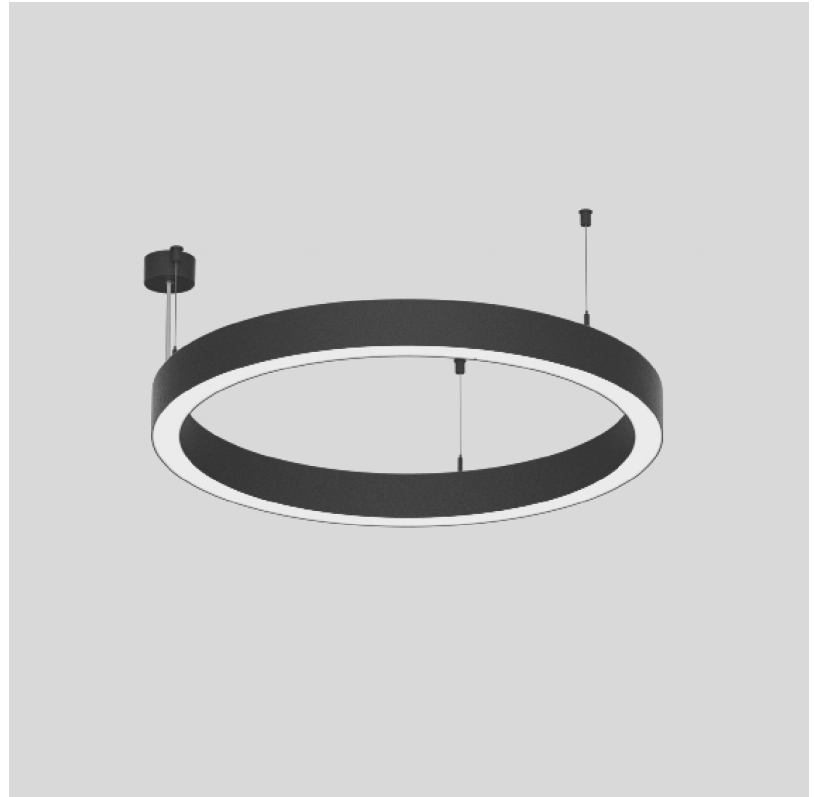

1. To build a product code in our configurator select the specify button on the base model # product page
2. To build a manual product code on this datasheet choose from the options listed below in blue font and add the suffix to the base model #

GENERAL

Series: Glorious
Subseries: Glorious 45
Partner: Prolicht
Division: Architectural
Installation: Suspension
Product Type: Pendant
Mounting Location: Ceiling
Light Distribution: Direct

PHYSICAL

Shape: Round
Diameter (mm): 800
Diameter (in): 31 1/2
Height (mm): 76
Height (in): 3
Weight (kg): 5
Diffuser: PMMA - Opal / Microprism / Clear Microprism
Fixture Finish: SSR / BKV / CWI / CRY / HAB / UFT / ITA / RUA / FTG / MYG / LOD / PUS / FRO / FUP / KIA / POP / BLS / SPG / MEY / GOH / CHC / COM / ABZ / JAG / OBR / MOS / ROR
Fixture Material: PMMA / Aluminum
Cable Details: 2000mm/78 3/4" or 6000mm/236 1/4" Cable Transparent

ELECTRICAL

Lamp Type: LED
Input Wattage (W): 25.1
Total Output Wattage (W): 22.7
Dimming: Non-Dimmable
Driver Included: Yes
Driver Location: Integrated
Driver Type: Constant Current - Universal
Driver Class: Class 2
Input Voltage (V): 120 - 277

LED

Color Temperature (°K): 2700 / 3000 / 3500 / 4000
Max. Delivered Lumen (lm): Max 3018
Nominal Lumen (lm): Max 4246
CRI: >90 CRI
Lamp Life (hrs): 50000

OPTICAL

Adjustability: Fixed

RATINGS AND CERTIFICATIONS

Certified By: Certified for North American Standards
IP rating: IP40