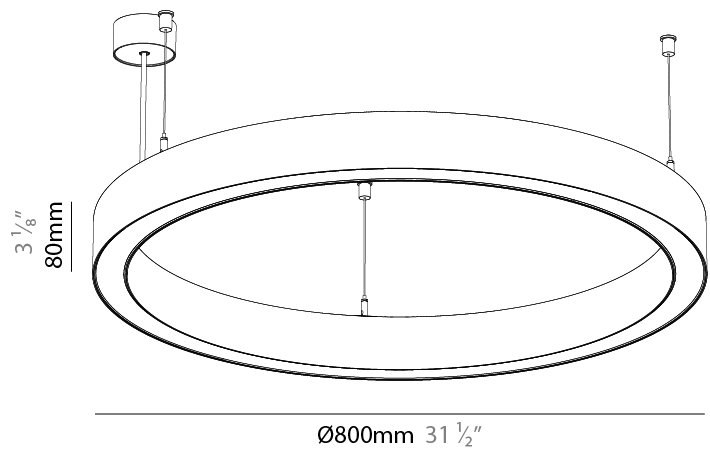

1. To build a product code in our configurator select the specify button on the base model # product page
2. To build a manual product code on this datasheet choose from the options listed below in blue font and add the suffix to the base model #

GENERAL

Series: Glorious
Subseries: Glorious 45
Partner: Prolicht
Division: Architectural
Installation: Suspension
Product Type: Pendant
Mounting Location: Ceiling
Light Distribution: Direct

PHYSICAL

Shape: Round
Diameter (mm): 800
Diameter (in): 31 1/2
Height (mm): 76
Height (in): 3
Weight (kg): 5
Diffuser: PMMA - Opal / Microprism / Clear Microprism
Fixture Finish: SSR / BKV / CWI / CRY / HAB / UFT / ITA / RUA / FTG / MYG / LOD / PUS / FRO / FUP / KIA / POP / BLS / SPG / MEY / GOH / CHC / COM / ABZ / JAG / OBR / MOS / ROR
Fixture Material: PMMA / Aluminum
Cable Details: 2000mm/78 3/4" or 6000mm/236 1/4" Cable Transparent

ELECTRICAL

Lamp Type: LED
Input Wattage (W): 25.1
Total Output Wattage (W): 22.7
Dimming: Non-Dimmable
Driver Included: Yes
Driver Location: Integrated
Driver Type: Constant Current - Universal
Driver Class: Class 2
Input Voltage (V): 120 - 277

LED

Color Temperature (°K): 2700 / 3000 / 3500 / 4000
Max. Delivered Lumen (lm): Max 3018
Nominal Lumen (lm): Max 4246
CRI: >90 CRI
Lamp Life (hrs): 50000

OPTICAL

Adjustability: Fixed

RATINGS AND CERTIFICATIONS

Certified By: Certified for North American Standards
IP rating: IP40