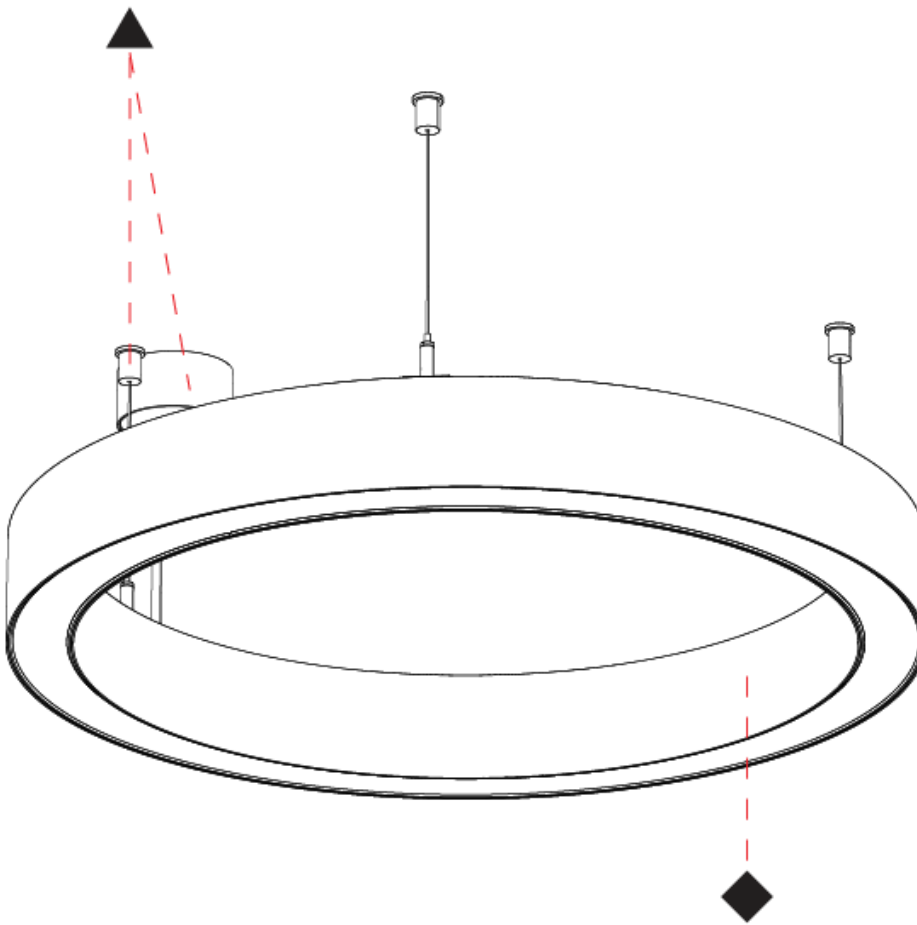

GLORIOUS 45 SUSPENSION

A3001086-

PROJECT _____

TYPE _____

SPECIFIER _____

QUANTITY _____

DATE _____

A