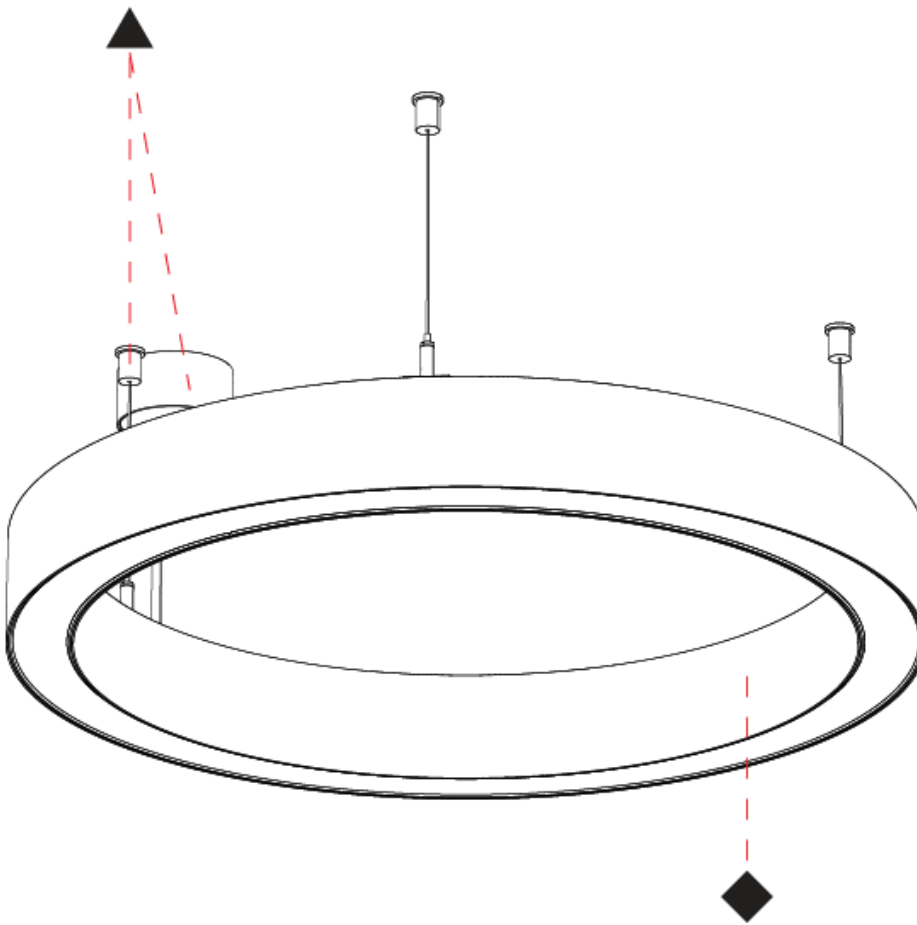

GLORIOUS 45 SUSPENSION

A3001086-HE-

PROJECT _____

TYPE _____

SPECIFIER _____

QUANTITY _____

DATE _____

A