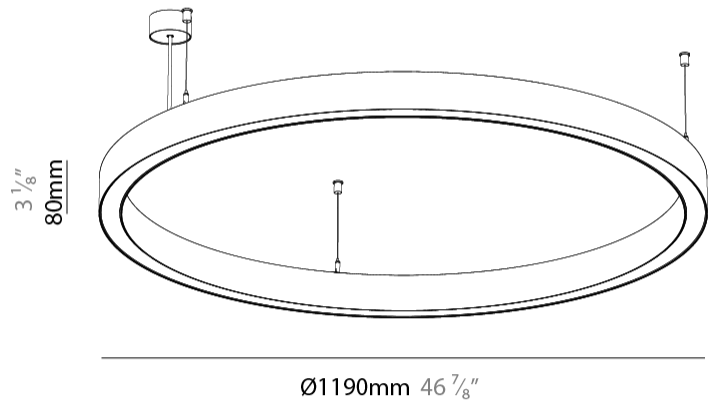

GENERAL

Series: Glorious
Subseries: Glorious 45
Partner: Prolicht
Division: Architectural
Installation: Suspension
Product Type: Pendant
Mounting Location: Ceiling
Light Distribution: Direct

PHYSICAL

Shape: Round
Diameter (mm): 1190
Diameter (in): 46 7/8
Height (mm): 76
Height (in): 3
Weight (kg): 7.3
Diffuser: [PMMA - Opal / Microprism / Clear Microprism](#)
Fixture Finish: [SSR / BKV / CWI / CRY / HAB / UFT / ITA / RUA / FTG / MYG / LOD / PUS / FRO / FUP / KIA / POP / BLS / SPG / MEY / GOH / CHC / COM / ABZ / JAG / OBR / MOS / ROR](#)
Fixture Material: [PMMA / Aluminum](#)
Cable Details: [2000mm/78 3/4" or 6000mm/236 1/4" Cable Transparent](#)

ELECTRICAL

Lamp Type: LED
Input Wattage (W): 77.6
Total Output Wattage (W): 70.9
Dimming: [Non-Dimming / 0-10V Dimming / Phase Dimming / DALI Dimming / MATTER Dimming](#)
Driver Included: Yes
Driver Location: Integrated
Driver Type: Constant Current - Universal
Driver Class: Class 2
Input Voltage (V): 120 - 277

LED

Color Temperature (°K): [2700 / 3000 / 3500 / 4000](#)
Max. Delivered Lumen (lm): Max 9084
Nominal Lumen (lm): Max 12780
CRI: >90 CRI
Lamp Life (hrs): 50000

OPTICAL

Adjustability: Fixed

RATINGS AND CERTIFICATIONS

Certified By: Certified for North American Standards
IP rating: IP40