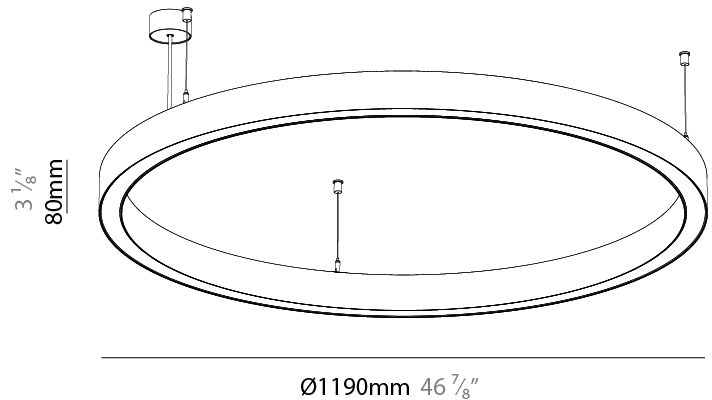

1. To build a product code in our configurator select the specify button on the base model # product page
2. To build a manual product code on this datasheet choose from the options listed below in blue font and add the suffix to the base model #

GENERAL

Series: Glorious
Subseries: Glorious 45
Partner: Prolicht
Division: Architectural
Installation: Surface
Product Type: Pendant
Mounting Location: Ceiling
Light Distribution: Direct

PHYSICAL

Shape: Round
Diameter (mm): 1190
Diameter (in): 46 ⁷/₈
Height (mm): 76
Height (in): 3
Weight (kg): 7.3
Diffuser: [PMMA - Opal / Microprism / Clear Microprism](#)
Fixture Finish: [SSR / BKV / CWI / CRY / HAB / UFT / ITA / RUA / FTG / MYG / LOD / PUS / FRO / FUP / KIA / POP / BLS / SPG / MEY / GOH / CHC / COM / ABZ / JAG / OBR / MOS / ROR](#)
Fixture Material: [PMMA / Aluminum](#)
Cable Details: [2000mm/78 3/4" or 6000mm/236 1/4" Cable Transparent](#)

ELECTRICAL

Lamp Type: LED
Input Wattage (W): 37.6
Total Output Wattage (W): 34.6
Dimming: Non-Dimmable
Driver Included: Yes
Driver Location: Integrated
Driver Type: Constant Current - Universal
Driver Class: Class 2
Input Voltage (V): 120 - 277

LED

Color Temperature (°K): [2700 / 3000 / 3500 / 4000](#)
Max. Delivered Lumen (lm): Max 4527
Nominal Lumen (lm): Max 6369
CRI: >90 CRI
Lamp Life (hrs): 50000

OPTICAL

Adjustability: Fixed

RATINGS AND CERTIFICATIONS

Certified By: Certified for North American Standards
IP rating: IP40

PROJECT
TYPE
SPECIFIER
QUANTITY
DATE