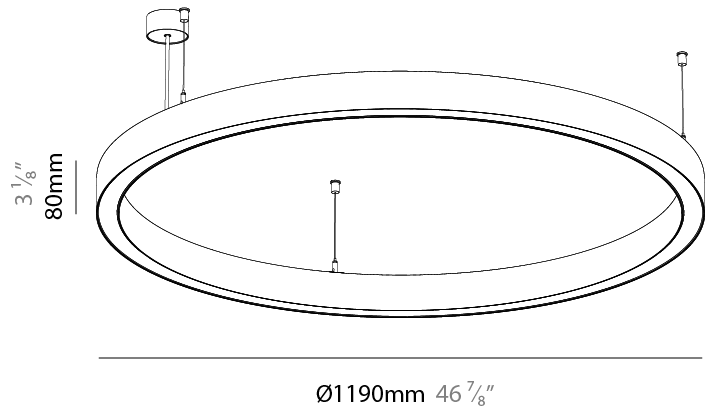

1. To build a product code in our configurator select the specify button on the base model # product page
2. To build a manual product code on this datasheet choose from the options listed below in blue font and add the suffix to the base model #

GENERAL

Series: Glorious
Subseries: Glorious 45
Partner: Prolicht
Division: Architectural
Installation: Suspension
Product Type: Pendant
Mounting Location: Ceiling
Light Distribution: Direct / Indirect

PHYSICAL

Shape: Round
Diameter (mm): 1190
Diameter (in): 46 ⁷/₈
Height (mm): 76
Height (in): 3
Weight (kg): 7.6
Diffuser: PMMA - Opal / Microprism / Clear Microprism
Fixture Finish: SSR / BKV / CWI / CRY / HAB / UFT / ITA / RUA / FTG / MYG / LOD / PUS / FRO / FUP / KIA / POP / BLS / SPG / MEY / GOH / CHC / COM / ABZ / JAG / OBR / MOS / ROR
Fixture Material: PMMA / Aluminum
Cable Details: 2000mm/78 3/4" or 6000mm/236 1/4" Cable Transparent

ELECTRICAL

Lamp Type: LED
Input Wattage (W): 65.8
Total Output Wattage (W): 60
Dimming: Non-Dimmable
Driver Included: Yes
Driver Location: Integrated
Driver Type: Constant Current - Universal
Driver Class: Class 2
Input Voltage (V): 120 - 277

LED

Color Temperature (°K): 2700 / 3000 / 3500 / 4000
Max. Delivered Lumen (lm): Max 8476
Nominal Lumen (lm): Max 11146
CRI: >90 CRI
Lamp Life (hrs): 50000

OPTICAL

Adjustability: Fixed

RATINGS AND CERTIFICATIONS

Certified By: Certified for North American Standards
IP rating: IP40