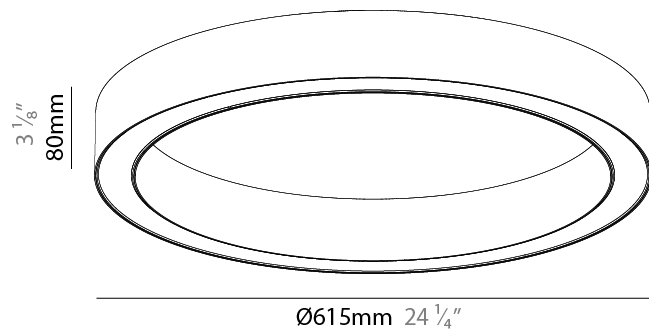

base number   Color   Finishes   Diffuser
Temperature   (Diamond)   Options

1. To build a product code in our configurator select the specify button on the base model # product page
2. To build a manual product code on this datasheet choose from the options listed below in blue font and add the suffix to the base model #

GENERAL

Series: Glorious
Subseries: Glorious 45
Partner: Prolicht
Division: Architectural
Installation: Surface
Product Type: Ceiling Surface
Mounting Location: Ceiling
Light Distribution: Direct

PHYSICAL

Shape: Round
Diameter (mm): 615
Diameter (in): 24 ¹/₄"
Height (mm): 76
Height (in): 3
Weight (kg): 4
Diffuser: [PMMA - Opal / Microprism / Clear Microprism](#)
Fixture Finish: [SSR / BKV / CWI / CRY / HAB / UFT / ITA / RUA / FTG / MYG / LOD / PUS / FRO / FUP / KIA / POP / BLS / SPG / MEY / GOH / CHC / COM / ABZ / JAG / OBR / MOS / ROR](#)
Fixture Material: [PMMA / Aluminum](#)

ELECTRICAL

Lamp Type: LED
Input Wattage (W): 18.8
Total Output Wattage (W): 16.3
Dimming: Non-Dimmable
Driver Included: Yes
Driver Location: Integrated
Driver Type: Constant Current - Universal
Driver Class: Class 2
Input Voltage (V): 120 - 277

LED

[Color Temperature (°K): 2700 / 3000 / 3500 / 4000](#)
Max. Delivered Lumen (lm): Max 2264
Nominal Lumen (lm): Max 3185
CRI: >90 CRI
Lamp Life (hrs): 50000

OPTICAL

Adjustability: Fixed

RATINGS AND CERTIFICATIONS

Certified By: Certified for North American Standards
IP rating: IP40

PROJECT
TYPE
SPECIFIER
QUANTITY
DATE