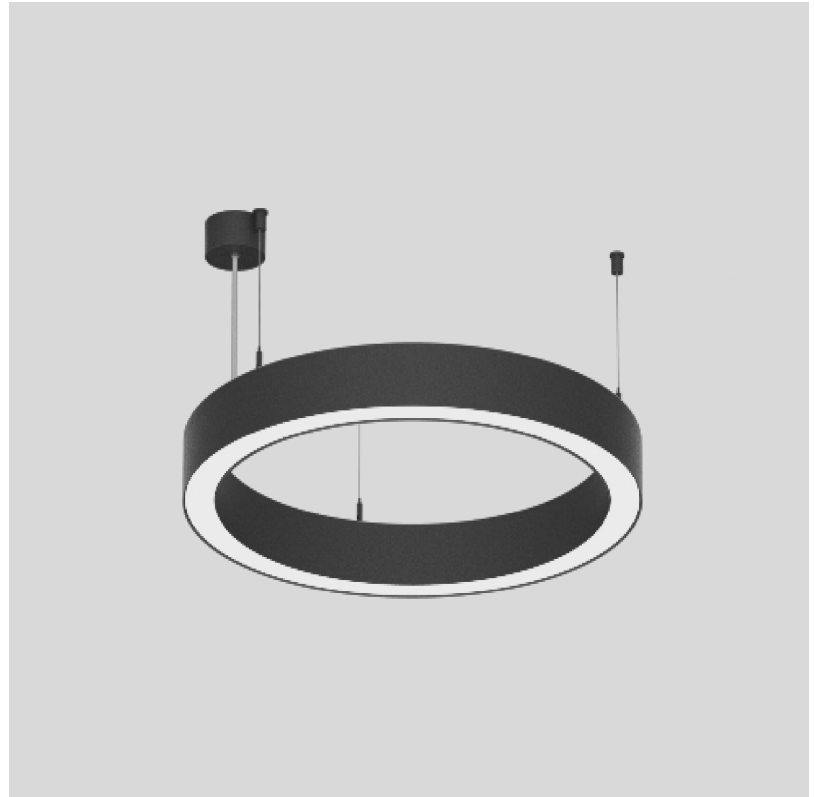

1. To build a product code in our configurator select the specify button on the base model # product page
2. To build a manual product code on this datasheet choose from the options listed below in blue font and add the suffix to the base model #

GENERAL

Series: Glorious
Subseries: Glorious 45
Partner: Prolicht
Division: Architectural
Installation: Suspension
Product Type: Pendant
Mounting Location: Ceiling
Light Distribution: Direct

PHYSICAL

Shape: Round
Diameter (mm): 615
Diameter (in): 24 ¹/₄"
Height (mm): 76
Height (in): 3
Weight (kg): 6
Diffuser: [PMMA - Opal / Microprism / Clear Microprism](#)
Fixture Finish: [SSR / BKV / CWI / CRY / HAB / UFT / ITA / RUA / FTG / MYG / LOD / PUS / FRO / FUP / KIA / POP / BLS / SPG / MEY / GOH / CHC / COM / ABZ / JAG / OBR / MOS / ROR](#)
Fixture Material: [PMMA / Aluminum](#)
Cable Details: [2000mm/78 3/4" or 6000mm/236 1/4" Cable Transparent](#)

ELECTRICAL

Lamp Type: LED
Input Wattage (W): 18.8
Total Output Wattage (W): 17.3
Dimming: Non-Dimmable
Driver Included: Yes
Driver Location: Integrated
Driver Type: Constant Current - Universal
Driver Class: Class 2
Input Voltage (V): 120 - 277

LED

[Color Temperature (°K): 2700 / 3000 / 3500 / 4000](#)
Max. Delivered Lumen (lm): Max 2264
Nominal Lumen (lm): Max 3185
CRI: >90 CRI
Lamp Life (hrs): 50000

OPTICAL

Adjustability: Fixed

RATINGS AND CERTIFICATIONS

Certified By: Certified for North American Standards
IP rating: IP40