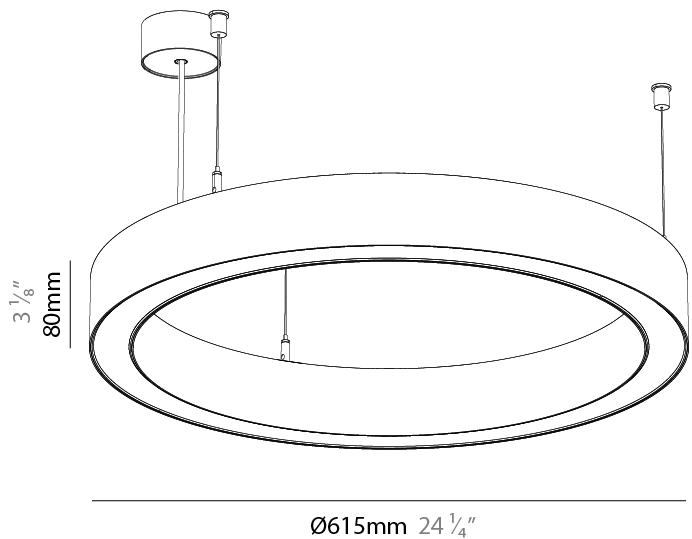

1. To build a product code in our configurator select the specify button on the base model # product page
2. To build a manual product code on this datasheet choose from the options listed below in blue font and add the suffix to the base model #

GENERAL

Series: Glorious
Subseries: Glorious 45
Partner: Prolicht
Division: Architectural
Installation: Suspension
Product Type: Pendant
Mounting Location: Ceiling
Light Distribution: Direct

PHYSICAL

Shape: Round
Diameter (mm): 615
Diameter (in): 24 ¹/₄"
Height (mm): 76
Height (in): 3
Weight (kg): 6
Diffuser: [PMMA - Opal / Microprism / Clear Microprism](#)
Fixture Finish: [SSR / BKV / CWI / CRY / HAB / UFT / ITA / RUA / FTG / MYG / LOD / PUS / FRO / FUP / KIA / POP / BLS / SPG / MEY / GOH / CHC / COM / ABZ / JAG / OBR / MOS / ROR](#)
Fixture Material: [PMMA / Aluminum](#)
Cable Details: [2000mm/78 3/4" or 6000mm/236 1/4" Cable Transparent](#)

ELECTRICAL

Lamp Type: LED
Input Wattage (W): 18.8
Total Output Wattage (W): 17.3
Dimming: Non-Dimmable
Driver Included: Yes
Driver Location: Integrated
Driver Type: Constant Current - Universal
Driver Class: Class 2
Input Voltage (V): 120 - 277

LED

[Color Temperature (°K): 2700 / 3000 / 3500 / 4000](#)
Max. Delivered Lumen (lm): Max 2264
Nominal Lumen (lm): Max 3185
CRI: >90 CRI
Lamp Life (hrs): 50000

OPTICAL

Adjustability: Fixed

RATINGS AND CERTIFICATIONS

Certified By: Certified for North American Standards
IP rating: IP40