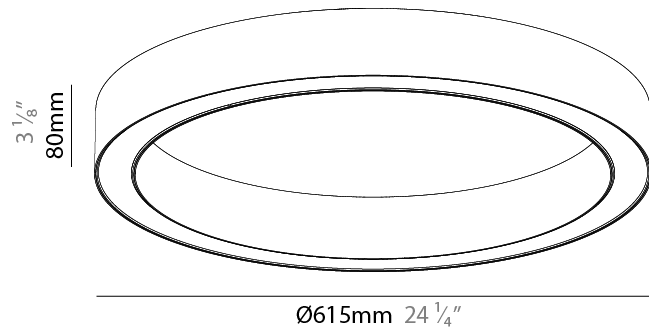

1. To build a product code in our configurator select the specify button on the base model # product page
2. To build a manual product code on this datasheet choose from the options listed below in blue font and add the suffix to the base model #

GENERAL

Series: Glorious
Subseries: Glorious 45
Partner: Prolicht
Division: Architectural
Installation: Surface
Product Type: Ceiling Surface
Mounting Location: Ceiling
Light Distribution: Direct

PHYSICAL

Shape: Round
Diameter (mm): 615
Diameter (in): 24 1/4
Height (mm): 76
Height (in): 3
Weight (kg): 4
Diffuser: [PMMA - Opal / Microprism / Clear Microprism](#)
Fixture Finish: [SSR / BKV / CWI / CRY / HAB / UFT / ITA / RUA / FTG / MYG / LOD / PUS / FRO / FUP / KIA / POP / BLS / SPG / MEY / GOH / CHC / COM / ABZ / JAG / OBR / MOS / ROR](#)
Fixture Material: [PMMA / Aluminum](#)

ELECTRICAL

Lamp Type: LED
Input Wattage (W): 38.8
Total Output Wattage (W): 35.5
Dimming: [Non-Dimming / 0-10V Dimming / Phase Dimming / DALI Dimming / MATTER Dimming](#)
Driver Included: Yes
Driver Location: Integrated
Driver Type: Constant Current - Universal
Driver Class: Class 2
Input Voltage (V): 120 - 277

LED

Color Temperature (°K): [2700 / 3000 / 3500 / 4000](#)
Max. Delivered Lumen (lm): Max 4542
Nominal Lumen (lm): Max 6390
CRI: >90 CRI
Lamp Life (hrs): 50000

OPTICAL

Adjustability: Fixed

RATINGS AND CERTIFICATIONS

Certified By: Certified for North American Standards
IP rating: IP40