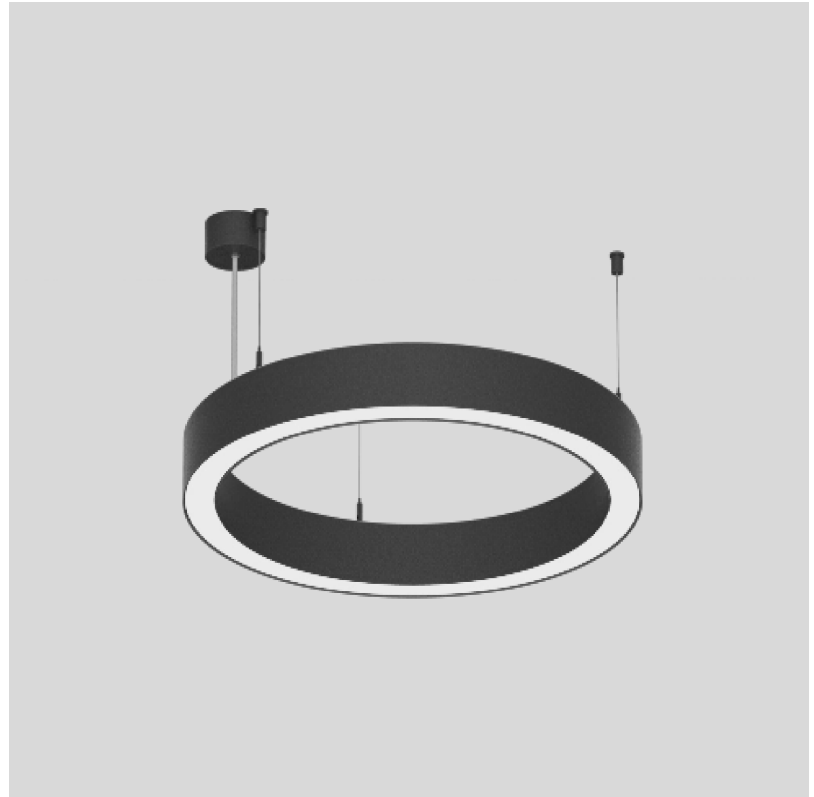

1. To build a product code in our configurator select the specify button on the base model # product page
2. To build a manual product code on this datasheet choose from the options listed below in blue font and add the suffix to the base model #

GENERAL

Series: Glorious
Subseries: Glorious 45
Partner: Prolicht
Division: Architectural
Installation: Suspension
Product Type: Pendant
Mounting Location: Ceiling
Light Distribution: Direct

PHYSICAL

Shape: Round
Diameter (mm): 615
Diameter (in): 24 ³/₁₆
Height (mm): 76
Height (in): 3
Weight (kg): 6
Diffuser: PMMA - Opal / Microprism / Clear Microprism
Fixture Finish: SSR / BKV / CWI / CRY / HAB / UFT / ITA / RUA / FTG / MYG / LOD / PUS / FRO / FUP / KIA / POP / BLS / SPG / MEY / GOH / CHC / COM / ABZ / JAG / OBR / MOS / ROR
Fixture Material: PMMA / Aluminum
Cable Details: 2000mm/78 3/4" or 6000mm/236 1/4" Cable Transparent

ELECTRICAL

Lamp Type: LED
Input Wattage (W): 32.7
Total Output Wattage (W): 30
Dimming: Non-dimming / DALI Dimming / MATTER Dimming
Driver Included: Yes
Driver Location: Integrated
Driver Type: Constant Current - Universal
Driver Class: Class 2
Input Voltage (V): 120 - 277

LED

Color Temperature (°K): 2700-6500 Tunable White
Max. Delivered Lumen (lm): Max 3832
Nominal Lumen (lm): Max 5390
CRI: >90 CRI
Lamp Life (hrs): 50000

OPTICAL

Adjustability: Fixed

RATINGS AND CERTIFICATIONS

Certified By: Certified for North American Standards
IP rating: IP40