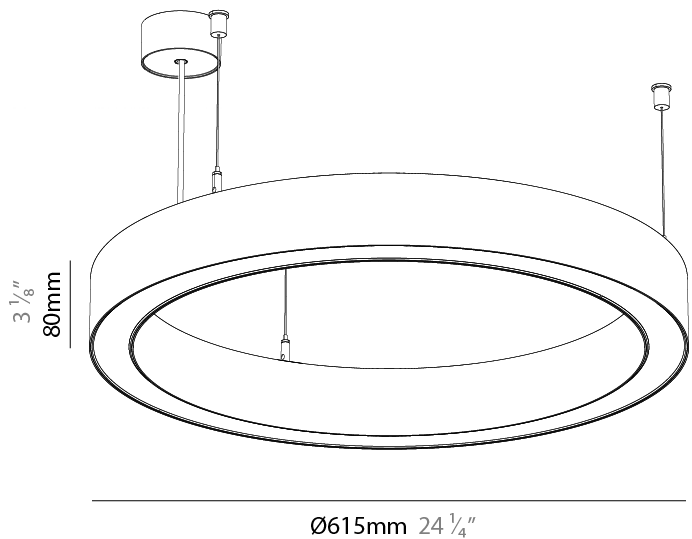

1. To build a product code in our configurator select the specify button on the base model # product page
2. To build a manual product code on this datasheet choose from the options listed below in blue font and add the suffix to the base model #

GENERAL

Series: Glorious
Subseries: Glorious 45
Partner: Prolicht
Division: Architectural
Installation: Suspension
Product Type: Pendant
Mounting Location: Ceiling
Light Distribution: Direct

PHYSICAL

Shape: Round
Diameter (mm): 615
Diameter (in): 24 ³/₁₆
Height (mm): 76
Height (in): 3
Weight (kg): 6
Diffuser: PMMA - Opal / Microprism / Clear Microprism
Fixture Finish: SSR / BKV / CWI / CRY / HAB / UFT / ITA / RUA / FTG / MYG / LOD / PUS / FRO / FUP / KIA / POP / BLS / SPG / MEY / GOH / CHC / COM / ABZ / JAG / OBR / MOS / ROR
Fixture Material: PMMA / Aluminum
Cable Details: 2000mm/78 3/4" or 6000mm/236 1/4" Cable Transparent

ELECTRICAL

Lamp Type: LED
Input Wattage (W): 32.7
Total Output Wattage (W): 30
Dimming: Non-dimming / DALI Dimming / MATTER Dimming
Driver Included: Yes
Driver Location: Integrated
Driver Type: Constant Current - Universal
Driver Class: Class 2
Input Voltage (V): 120 - 277

LED

Color Temperature (°K): 2700-6500 Tunable White
Max. Delivered Lumen (lm): Max 3832
Nominal Lumen (lm): Max 5390
CRI: >90 CRI
Lamp Life (hrs): 50000

OPTICAL

Adjustability: Fixed

RATINGS AND CERTIFICATIONS

Certified By: Certified for North American Standards
IP rating: IP40