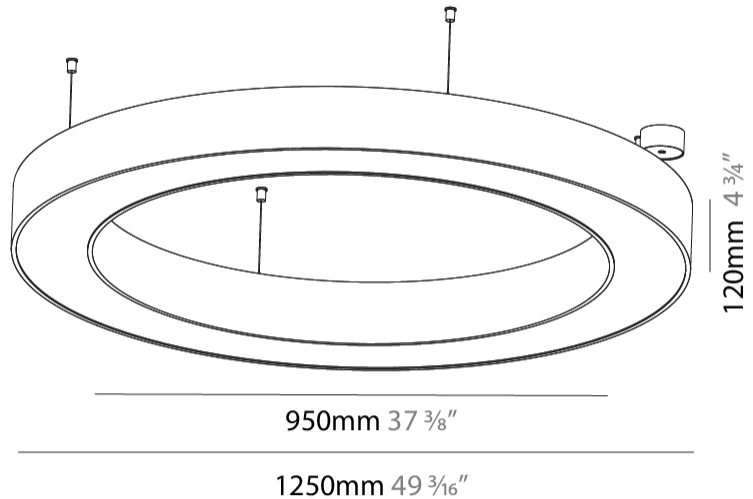

GENERAL

Series: Glorious
Subseries: Glorious 150
Partner: Prolicht
Division: Architectural
Installation: Suspension
Product Type: Pendant
Mounting Location: Ceiling
Light Distribution: Direct / Indirect

PHYSICAL

Shape: Round
Diameter (mm): 1250
Diameter (in): 49 ³/₁₆
Height (mm): 120
Height (in): 4 ³/₄
Max. Overall Height (mm): 2120
Max. Overall Height (in): 83 ⁷/₁₆
Weight (kg): 13.475
Weight (lbs): 29.70
Diffuser: [PMMA - Opal or Micro-Prism](#)
Fixture Finish: [SSR / BKV / CWI / CRY / HAB / UFT / ITA / RUA / FTG / MYG / LOD / PUS / FRO / FUP / KIA / POP / BLS / SPG / MEY / GOH / CHC / COM / ABZ / JAG / OBR / MOS / ROR](#)
Fixture Material: PMMA / Aluminum

ELECTRICAL

Lamp Type: LED (Zhaga Standard)
Input Wattage (W): 88.1
Total Output Wattage (W): 72 / 57.6 (3500K)
Dimming: [0-10V Dimming / Phase Dimming (120Vac Only)](#)
Driver Included: Yes
Driver Location: Integrated
Driver Type: Constant Current
Driver Class: Class 2
Input Voltage (V): 120 - 277
Constant Current (MA): 350 / 1200/600 (3500K)

LED

Color Temperature (°K): [2700 / 3000 / 3500 / 4000](#)
Max. Delivered Lumen (lm): Max 8609 (5345 Dir / 3264 Ind)
Nominal Lumen (lm): Max 12090
CRI: >90 CRI
Efficiency (%): 68
Lamp Life (hrs): 50000

OPTICAL

RATINGS AND CERTIFICATIONS

Certified By: Certified for North American Standards
IP rating: IP20