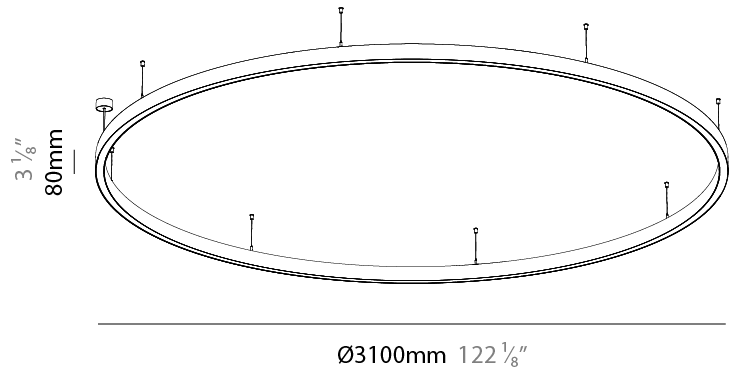

1. To build a product code in our configurator select the specify button on the base model # product page
2. To build a manual product code on this datasheet choose from the options listed below in blue font and add the suffix to the base model #

GENERAL

Series: Glorious
Subseries: Glorious 45
Partner: Prolicht
Division: Architectural
Installation: Suspension
Product Type: Pendant
Mounting Location: Ceiling
Light Distribution: Direct

PHYSICAL

Shape: Round
Diameter (mm): 3100
Diameter (in): 122 1/8
Height (mm): 76
Height (in): 3
Weight (kg): 20
Diffuser: PMMA - Opal / Microprism / Clear Microprism
Fixture Finish: SSR / BKV / CWI / CRY / HAB / UFT / ITA / RUA / FTG / MYG / LOD / PUS / FRO / FUP / KIA / POP / BLS / SPG / MEY / GOH / CHC / COM / ABZ / JAG / OBR / MOS / ROR
Fixture Material: PMMA / Aluminum
Cable Details: 2000mm/78 3/4" or 6000mm/236 1/4" Cable Transparent

ELECTRICAL

Lamp Type: LED
Input Wattage (W): 100.3
Total Output Wattage (W): 98.9
Dimming: Non-Dimmable
Driver Included: Yes
Driver Location: Integrated
Driver Type: Constant Current - Universal
Driver Class: Class 2
Input Voltage (V): 120 - 277

LED

Color Temperature (°K): 2700 / 3000 / 3500 / 4000
Max. Delivered Lumen (lm): Max 12072
Nominal Lumen (lm): Max 16984
CRI: >90 CRI
Lamp Life (hrs): 50000

OPTICAL

Adjustability: Fixed

RATINGS AND CERTIFICATIONS

Certified By: Certified for North American Standards
IP rating: IP40