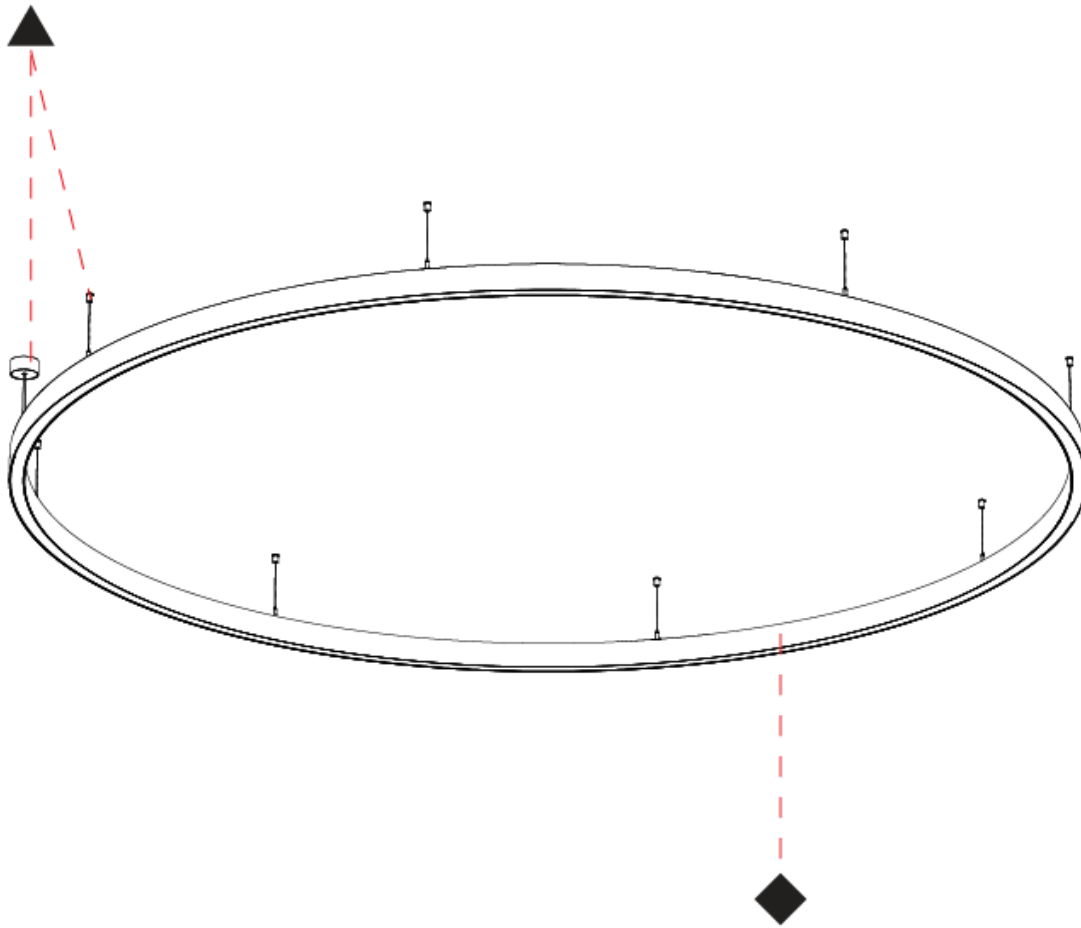

GLORIOUS 45 SUSPENSION

A3001083-

PROJECT	_____
TYPE	_____
SPECIFIER	_____
QUANTITY	_____
DATE	_____

A