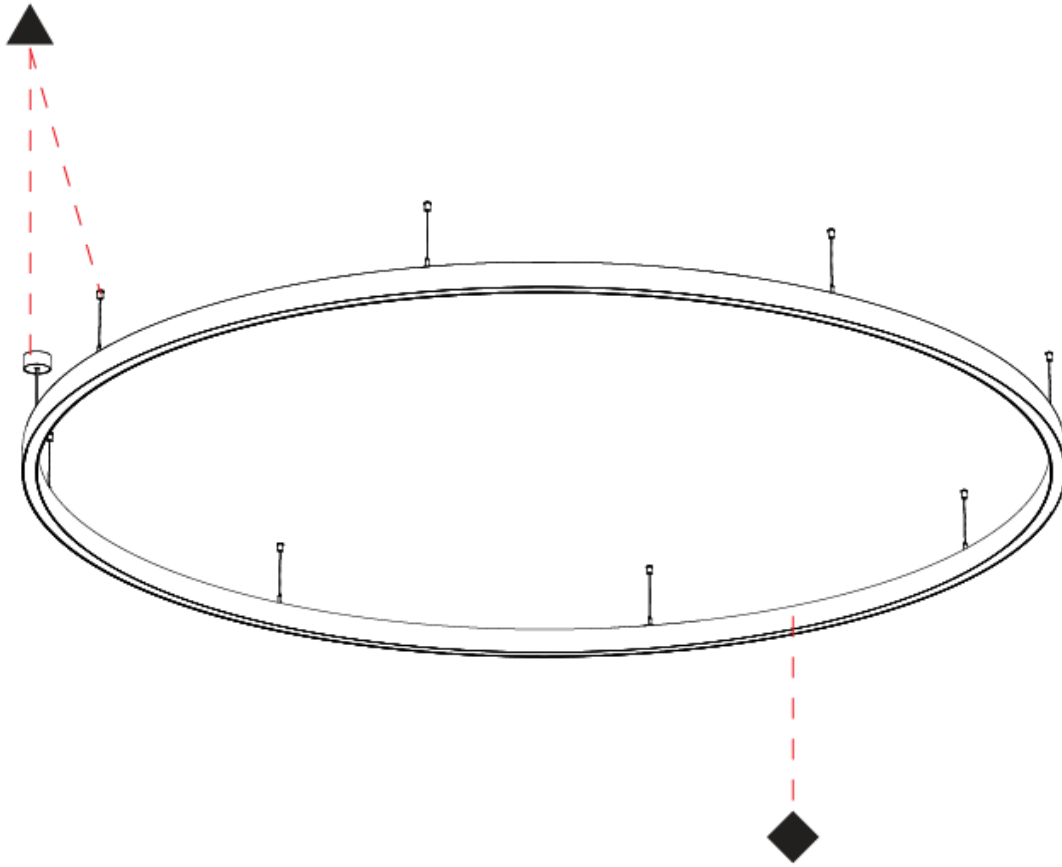

GLORIOUS 45 SUSPENSION

A3001097-

PROJECT	_____
TYPE	_____
SPECIFIER	_____
QUANTITY	_____
DATE	_____

A