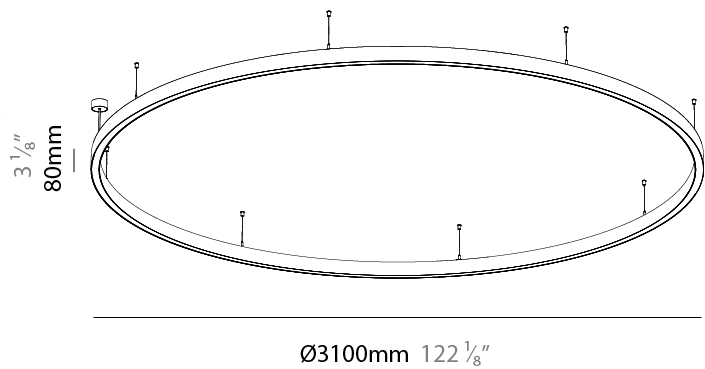

1. To build a product code in our configurator select the specify button on the base model # product page
2. To build a manual product code on this datasheet choose from the options listed below in blue font and add the suffix to the base model #

GENERAL

Series: Glorious
Subseries: Glorious 45
Partner: Prolicht
Division: Architectural
Installation: Suspension
Product Type: Pendant
Mounting Location: Ceiling
Light Distribution: Direct / Indirect

PHYSICAL

Shape: Round
Diameter (mm): 3100
Diameter (in): 122 ¹/₈
Height (mm): 76
Height (in): 3
Weight (kg): 22
Diffuser: [PMMA - Opal / Microprism / Clear Microprism](#)
Fixture Finish: [SSR / BKV / CWI / CRY / HAB / UFT / ITA / RUA / FTG / MYG / LOD / PUS / FRO / FUP / KIA / POP / BLS / SPG / MEY / GOH / CHC / COM / ABZ / JAG / OBR / MOS / ROR](#)
Fixture Material: [PMMA / Aluminum](#)
Cable Details: [2000mm/78 3/4" or 6000mm/236 1/4" Cable Transparent](#)

ELECTRICAL

Lamp Type: LED
Input Wattage (W): 297.7
Total Output Wattage (W): 270.9
Dimming: [Non-dimming / DALI Dimming / MATTER Dimming](#)
Driver Included: Yes
Driver Location: Integrated
Driver Type: Constant Current - Universal
Driver Class: Class 2
Input Voltage (V): 120 - 277

LED

Color Temperature (°K): 2700-6500 Tunable White
Max. Delivered Lumen (lm): Max 37268
Nominal Lumen (lm): Max 49113
CRI: >90 CRI
Lamp Life (hrs): 50000

OPTICAL

Adjustability: Fixed

RATINGS AND CERTIFICATIONS

Certified By: Certified for North American Standards
IP rating: IP40