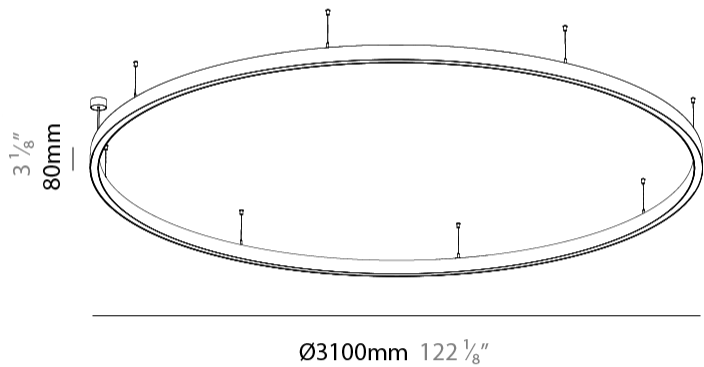

GENERAL

Series: Glorious
Subseries: Glorious 45
Partner: Prolicht
Division: Architectural
Installation: Suspension
Product Type: Pendant
Mounting Location: Ceiling
Light Distribution: Direct / Indirect

PHYSICAL

Shape: Round
Diameter (mm): 3100
Diameter (in): 122 1/8
Height (mm): 76
Height (in): 3
Weight (kg): 22
Diffuser: [PMMA - Opal / Microprism / Clear Microprism](#)
Fixture Finish: [SSR / BKV / CWI / CRY / HAB / UFT / ITA / RUA / FTG / MYG / LOD / PUS / FRO / FUP / KIA / POP / BLS / SPG / MEY / GOH / CHC / COM / ABZ / JAG / OBR / MOS / ROR](#)
Fixture Material: [PMMA / Aluminum](#)
Cable Details: [2000mm/78 3/4" or 6000mm/236 1/4" Cable Transparent](#)

ELECTRICAL

Lamp Type: LED
Input Wattage (W): 353.6
Total Output Wattage (W): 321.9
Dimming: [Non-Dimming / 0-10V Dimming / Phase Dimming / DALI Dimming / MATTER Dimming](#)
Driver Included: Yes
Driver Location: Integrated
Driver Type: Constant Current - Universal
Driver Class: Class 2
Input Voltage (V): 120 - 277

LED

Color Temperature (°K): [2700 / 3000 / 3500 / 4000](#)
Max. Delivered Lumen (lm): Max 44178
Nominal Lumen (lm): Max 58220
CRI: >90 CRI
Lamp Life (hrs): 50000

OPTICAL

Adjustability: Fixed

RATINGS AND CERTIFICATIONS

Certified By: Certified for North American Standards
IP rating: IP40