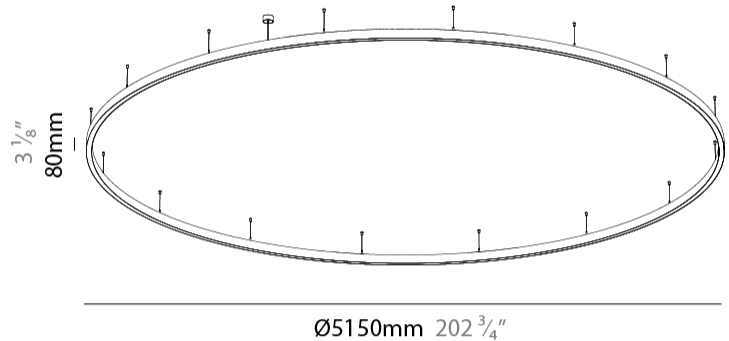

GENERAL

Series: Glorious
Subseries: Glorious 45
Partner: Prolicht
Division: Architectural
Installation: Suspension
Product Type: Pendant
Mounting Location: Ceiling
Light Distribution: Direct / Indirect

PHYSICAL

Shape: Round
Diameter (mm): 5150
Diameter (in): 202 ³/₄
Height (mm): 76
Height (in): 3
Weight (kg): 38
Diffuser: PMMA - Opal / Microprism / Clear Microprism
Fixture Finish: SSR / BKV / CWI / CRY / HAB / UFT / ITA / RUA / FTG / MYG / LOD / PUS / FRO / FUP / KIA / POP / BLS / SPG / MEY / GOH / CHC / COM / ABZ / JAG / OBR / MOS / ROR
Fixture Material: PMMA / Aluminum
Cable Details: 2000mm/78 3/4" or 6000mm/236 1/4" Cable Transparent

ELECTRICAL

Lamp Type: LED
Input Wattage (W): 569.2
Total Output Wattage (W): 517.3
Dimming: Non-Dimming / 0-10V Dimming / Phase Dimming / DALI Dimming / MATTER Dimming
Driver Included: Yes
Driver Location: Integrated
Driver Type: Constant Current - Universal
Driver Class: Class 2
Input Voltage (V): 120 - 277

LED

Color Temperature (°K): 2700 / 3000 / 3500 / 4000
Max. Delivered Lumen (lm): Max 70892
Nominal Lumen (lm): Max 93720
CRI: >90 CRI
Lamp Life (hrs): 50000

OPTICAL

Adjustability: Fixed

RATINGS AND CERTIFICATIONS

Certified By: Certified for North American Standards
IP rating: IP40