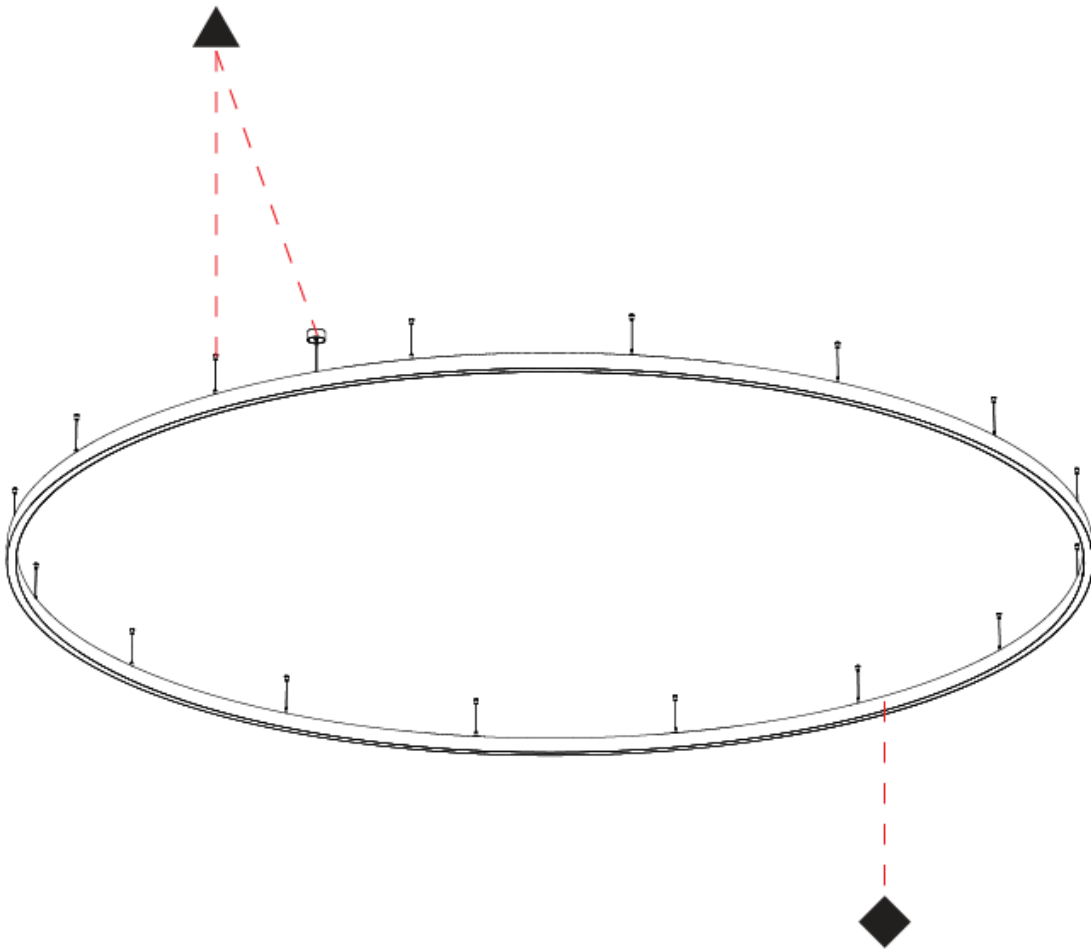

GLORIOUS 45 SUSPENSION

A3001098-

PROJECT _____

TYPE _____

SPECIFIER _____

QUANTITY _____

DATE _____

A