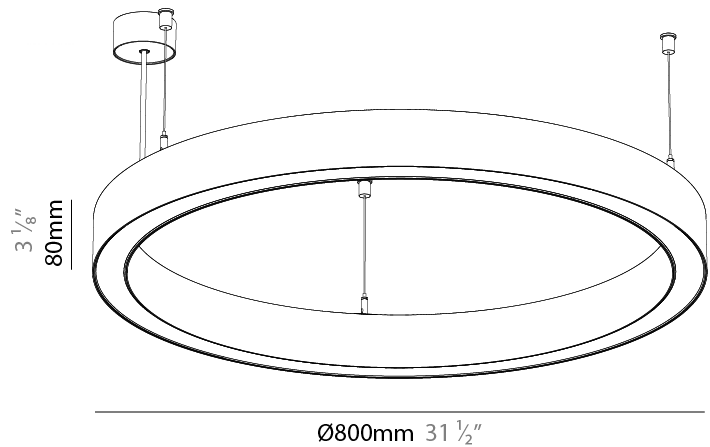

1. To build a product code in our configurator select the specify button on the base model # product page
2. To build a manual product code on this datasheet choose from the options listed below in blue font and add the suffix to the base model #

GENERAL

Series: Glorious
Subseries: Glorious 45
Partner: Prolicht
Division: Architectural
Installation: Suspension
Product Type: Pendant
Mounting Location: Ceiling
Light Distribution: Direct

PHYSICAL

Shape: Round
Diameter (mm): 800
Diameter (in): 31 1/2
Height (mm): 76
Height (in): 3
Weight (kg): 5
Diffuser: PMMA - Opal / Microprism / Clear Microprism
Fixture Finish: SSR / BKV / CWI / CRY / HAB / UFT / ITA / RUA / FTG / MYG / LOD / PUS / FRO / FUP / KIA / POP / BLS / SPG / MEY / GOH / CHC / COM / ABZ / JAG / OBR / MOS / ROR
Fixture Material: PMMA / Aluminum
Cable Details: 2000mm/78 3/4" or 6000mm/236 1/4" Cable Transparent

ELECTRICAL

Lamp Type: LED
Input Wattage (W): 25.1
Total Output Wattage (W): 22.7
Dimming: Non-Dimmable
Driver Included: Yes
Driver Location: Integrated
Driver Type: Constant Current - Universal
Driver Class: Class 2
Input Voltage (V): 120 - 277

LED

Color Temperature (°K): 2700 / 3000 / 3500 / 4000
Max. Delivered Lumen (lm): Max 3018
Nominal Lumen (lm): Max 4246
CRI: >90 CRI
Lamp Life (hrs): 50000

OPTICAL

Adjustability: Fixed

RATINGS AND CERTIFICATIONS

Certified By: Certified for North American Standards
IP rating: IP40