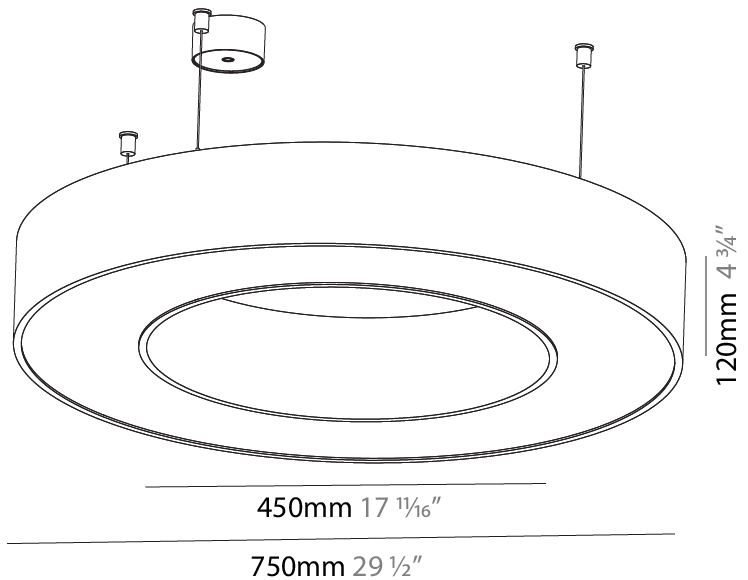

GENERAL

Series: Glorious
Subseries: Glorious
Brand: Prolight
Division: Architectural
Mounting Type: Suspension
Mounting Location: Ceiling
Subcategory: Ambient

PHYSICAL

Shape: Round
Diameter (mm): 750
Diameter (in): 29 1/2
Height (mm): 120
Height (in): 4 3/4
Max. Overall Height (mm): 2120
Max. Overall Height (in): 83 7/16
Light Distribution: Direct / Indirect
Weight (kg): 7.675
Weight (lbs): 16.9
Diffuser: PMMA - Opal or Micro-Prism
Fixture Finish: SSR / BKV / CWI / CRY / HAB / UFT / ITA / RUA / FTG / MYG / LOD / PUS / FRO / FUP / KIA / POP / BLS / SPG / MEY / GOH / GUM / CHC / COM / ABZ / JAG / OBR / MOS / ROR
Fixture Material: Aluminum

ELECTRICAL

Lamp Type: LED (Zhaga Standard)
Input Wattage (W): 45
Total Output Wattage (W): 40 / 32 (3500K)
Dimming: Non-Dimming / Phase Dimming (120Vac only) / 0-10V Dimming
Driver Included: Yes
Driver Location: Integrated
Driver Type: Constant Current
Driver Class: Class 2
Input Voltage (V): 120 - 277
Constant Current (MA): 350 / 600/400 (3500K)

LED

Color Temperature (°K): 3000 / 3500 / 4000
Max. Delivered Lumen (lm): 2770 / 2862 / 2920 Direct / 1380 / 1440 / 1470 Indirect
CRI: >80 CRI
Efficiency (%): 71
Lamp Life (hrs): 50000

OPTICAL

RATINGS AND CERTIFICATIONS

Certified By: Certified for North American Standards
IP rating: IP20