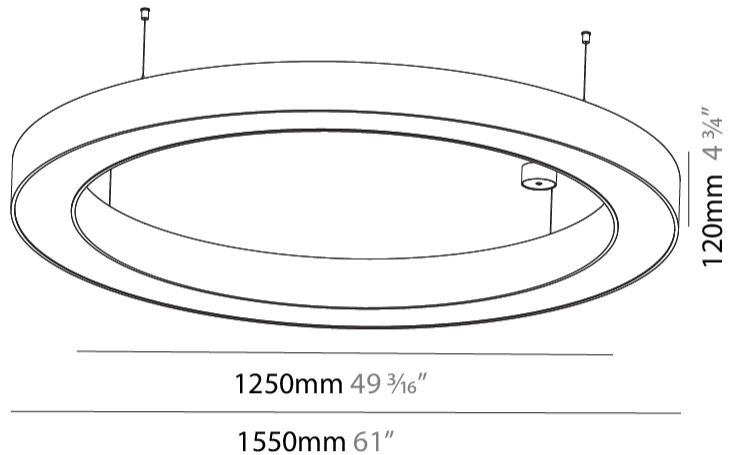

GENERAL

Series: Glorious
Subseries: Glorious
Brand: Prolicht
Division: Architectural
Mounting Type: Suspension
Mounting Location: Ceiling
Subcategory: Ambient

PHYSICAL

Shape: Round
Diameter (mm): 1550
Diameter (in): 61
Height (mm): 120
Height (in): 4 ¾
Max. Overall Height (mm): 2120
Max. Overall Height (in): 83 ⅞
Light Distribution: Direct
Weight (kg): 16.737
Weight (lbs): 36.82
Diffuser: PMMA - Opal or Micro-Prism
Fixture Finish: SSR / BKV / CWI / CRY / HAB / LAG / UFT / ITA / RUA / RUR / MIC / FTG / MYG / TWT / LOD / PUS / FRO / FUP / KIA / POP / BLS / SPG / MEY / GOH / GUM / CHC / COM / ABZ / JAG / OBR / MOS / ROR
Fixture Material: Aluminum

ELECTRICAL

Lamp Type: LED (Zhaga Standard)
Input Wattage (W): 75
Total Output Wattage (W): 60 / 48 (3500K)
Dimming: Non-Dimming / Phase Dimming (120Vac only) / 0-10V Dimming
Driver Included: Yes
Driver Location: Integrated
Driver Type: Constant Current
Driver Class: Class 2
Input Voltage (V): 120 - 277
Constant Current (MA): 350 / 700/800 (3500K)

LED

Color Temperature (°K): 3000 / 3500 / 4000
Max. Delivered Lumen (lm): 6920 / 7164 / 7310
CRI: >80 CRI
Efficiency (%): 0.65
Lamp Life (hrs): 50000

OPTICAL

RATINGS AND CERTIFICATIONS

Certified By: Certified for North American Standards
IP rating: IP20