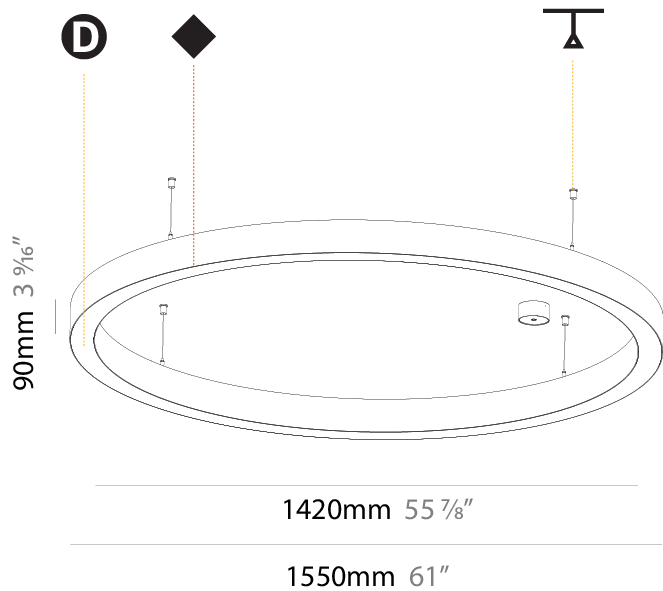

GENERAL

Series: Glorious
Subseries: Glorious Slim
Brand: Prolicht
Division: Architectural
Mounting Type: Suspension
Mounting Location: Ceiling
Subcategory: Ambient

PHYSICAL

Shape: Round
Diameter (mm): 1550
Diameter (in): 61
Depth (mm): 90
Depth (in): 3 ⁹/₁₆
Max. Overall Height (mm): 2090
Max. Overall Height (in): 82 ⁵/₁₆
Light Distribution: Direct
Weight (kg): 14.447
Weight (lbs): 31.78
Diffuser: PMMA - Opal or Micro-Prism
Fixture Finish: SSR / BKV / CWI / CRY / HAB / LAG / UFT / ITA / RUA / RUR / MIC / FTG / MYG / TWT / LOD / PUS / FRO / FUP / KIA / POP / BLS / SPG / MEY / GOH / GUM / CHC / COM / ABZ / JAG / OBR / MOS / ROR
Fixture Material: Aluminum
Cable Details: 2000mm or 6000mm Transparent Cable

ELECTRICAL

Lamp Type: LED (Zhaga Standard)
Input Wattage (W): 112
Total Output Wattage (W): 96
Dimming: Tri-Mode (Non-Dimming and Phase Dimming (120Vac only) and 0-10V Dimming)
Driver Included: Yes
Driver Location: Integrated
Driver Type: Constant Current - Universal
Driver Class: Class 2
Input Voltage (V): 120 - 277
Constant Current (MA): 350

LED

Color Temperature (°K): 3000 / 3500 / 4000
Max. Delivered Lumen (lm): 13580 / 13857 / 14140
CRI: >80 CRI
Efficiency (%): 88
Lamp Life (hrs): 50000

OPTICAL

RATINGS AND CERTIFICATIONS

Certified By: Certified for North American Standards
IP rating: IP20