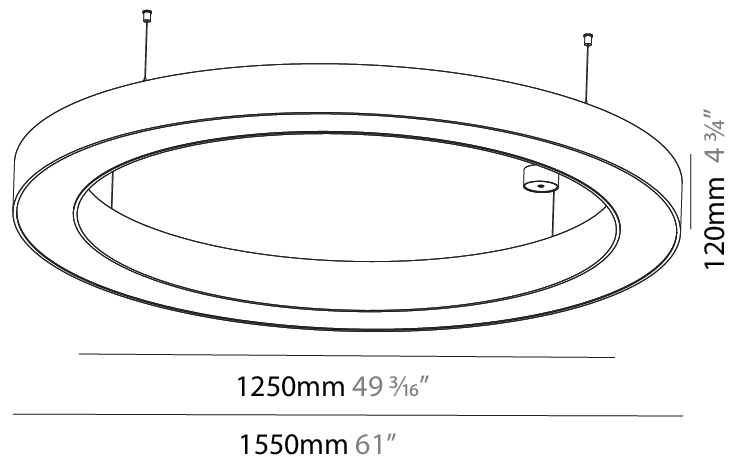

GENERAL

Series: Glorious
Subseries: Glorious
Brand: Prolicht
Division: Architectural
Mounting Type: Suspension
Mounting Location: Ceiling
Subcategory: Ambient

PHYSICAL

Shape: Round
Diameter (mm): 1550
Diameter (in): 61
Height (mm): 120
Height (in): 4 ³/₄
Max. Overall Height (mm): 2120
Max. Overall Height (in): 83 ⁷/₁₆
Light Distribution: Direct / Indirect
Weight (kg): 16.737
Weight (lbs): 36.90
Diffuser: PMMA - Opal or Micro-Prism
Fixture Finish: SSR / BKV / CWI / CRY / HAB / LAG / UFT / ITA / RUA / RUR / MIC / FTG / MYG / TWT / LOD / PUS / FRO / FUP / KIA / POP / BLS / SPG / MEY / GOH / GUM / CHC / COM / ABZ / JAG / OBR / MOS / ROR
Fixture Material: Aluminum

ELECTRICAL

Lamp Type: LED (Zhaga Standard)
Input Wattage (W): 110
Total Output Wattage (W): 88 / 70.4 (3500K)
Dimming: Non-Dimming / Phase Dimming (120Vac only) / 0-10V Dimming
Driver Included: Yes
Driver Location: Integrated
Driver Type: Constant Current - 120 / 277Vac
Driver Class: Class 2
Input Voltage (V): 120 - 277
Constant Current (MA): 350 / 700/800 (3500K)

LED

Color Temperature (°K): 3000 / 3500 / 4000
Max. Delivered Lumen (lm): 6920 / 7164 / 7310 Direct / 4530 / 4938 / 4790 Indirect
CRI: >80 CRI
Efficiency (%): 68
Lamp Life (hrs): 50000

OPTICAL

RATINGS AND CERTIFICATIONS

Certified By: Certified for North American Standards
IP rating: IP20

PROJECT _____
TYPE _____
SPECIFIER _____
QUANTITY _____
DATE _____