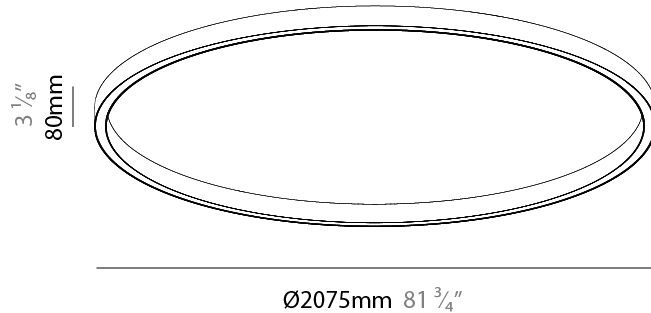

base number   Color   Finishes   Diffuser
Temperature   (Diamond)   Options

1. To build a product code in our configurator select the specify button on the base model # product page
2. To build a manual product code on this datasheet choose from the options listed below in blue font and add the suffix to the base model #

GENERAL

Series: Glorious
Subseries: Glorious 45
Partner: Prolicht
Division: Architectural
Installation: Surface
Product Type: Ceiling Surface
Mounting Location: Ceiling
Light Distribution: Direct

PHYSICAL

Shape: Round
Diameter (mm): 2075
Diameter (in): 81 ³/₄
Height (mm): 76
Height (in): 3
Weight (kg): 4
Diffuser: PMMA - Opal / Microprism / Clear Microprism
Fixture Finish: SSR / BKV / CWI / CRY / HAB / UFT / ITA / RUA / FTG / MYG / LOD / PUS / FRO / FUP / KIA / POP / BLS / SPG / MEY / GOH / CHC / COM / ABZ / JAG / OBR / MOS / ROR
Fixture Material: PMMA / Aluminum

ELECTRICAL

Lamp Type: LED
Input Wattage (W): 65.8
Total Output Wattage (W): 59.8
Dimming: Non-Dimmable
Driver Included: Yes
Driver Location: Integrated
Driver Type: Constant Current - Universal
Driver Class: Class 2
Input Voltage (V): 120 - 277

LED

Color Temperature (°K): 2700 / 3000 / 3500 / 4000
Max. Delivered Lumen (lm): Max 7923
Nominal Lumen (lm): Max 11146
CRI: >90 CRI
Lamp Life (hrs): 50000

OPTICAL

Adjustability: Fixed

RATINGS AND CERTIFICATIONS

Certified By: Certified for North American Standards
IP rating: IP40

PROJECT
TYPE
SPECIFIER
QUANTITY
DATE