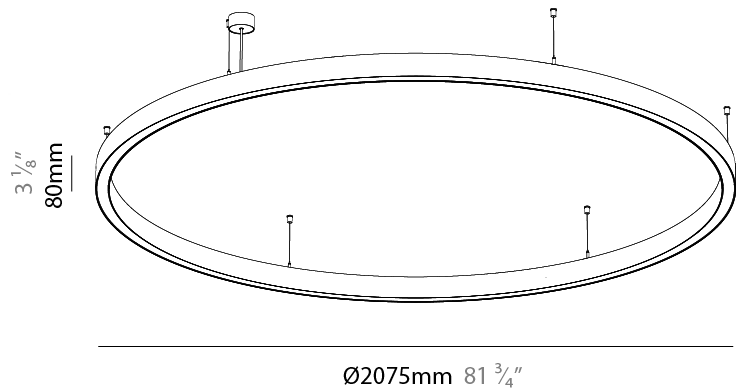

1. To build a product code in our configurator select the specify button on the base model # product page
2. To build a manual product code on this datasheet choose from the options listed below in blue font and add the suffix to the base model #

GENERAL

Series: Glorious
Subseries: Glorious 45
Partner: Prolicht
Division: Architectural
Installation: Suspension
Product Type: Pendant
Mounting Location: Ceiling
Light Distribution: Direct

PHYSICAL

Shape: Round
Diameter (mm): 2075
Diameter (in): 81 ³/₄"
Height (mm): 76
Height (in): 3
Weight (kg): 13
Diffuser: [PMMA - Opal / Microprism / Clear Microprism](#)
Fixture Finish: [SSR / BKV / CWI / CRY / HAB / UFT / ITA / RUA / FTG / MYG / LOD / PUS / FRO / FUP / KIA / POP / BLS / SPG / MEY / GOH / CHC / COM / ABZ / JAG / OBR / MOS / ROR](#)
Fixture Material: [PMMA / Aluminum](#)
Cable Details: [2000mm/78 3/4" or 6000mm/236 1/4" Cable Transparent](#)

ELECTRICAL

Lamp Type: LED
Input Wattage (W): 65.8
Total Output Wattage (W): 60
Dimming: Non-Dimmable
Driver Included: Yes
Driver Location: Integrated
Driver Type: Constant Current - Universal
Driver Class: Class 2
Input Voltage (V): 120 - 277

LED

[Color Temperature (°K): 2700 / 3000 / 3500 / 4000](#)
Max. Delivered Lumen (lm): Max 7923
Nominal Lumen (lm): Max 11146
CRI: >90 CRI
Lamp Life (hrs): 50000

OPTICAL

Adjustability: Fixed

RATINGS AND CERTIFICATIONS

Certified By: Certified for North American Standards
IP rating: IP40