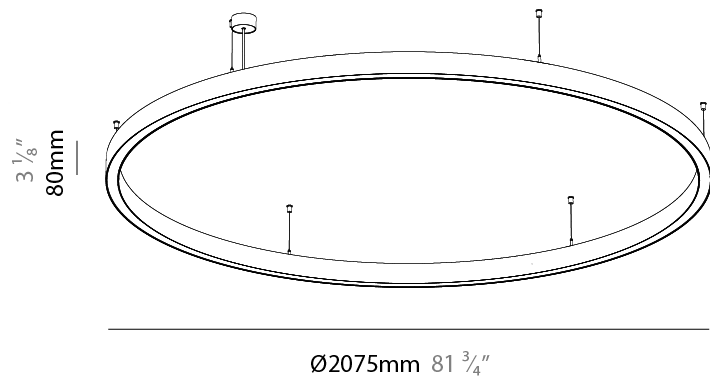

1. To build a product code in our configurator select the specify button on the base model # product page
2. To build a manual product code on this datasheet choose from the options listed below in blue font and add the suffix to the base model #

GENERAL

Series: Glorious
Subseries: Glorious 45
Partner: Prolicht
Division: Architectural
Installation: Suspension
Product Type: Pendant
Mounting Location: Ceiling
Light Distribution: Direct / Indirect

PHYSICAL

Shape: Round
Diameter (mm): 2075
Diameter (in): 81 ³/₄"
Height (mm): 76
Height (in): 3
Weight (kg): 14.5
Diffuser: PMMA - Opal / Microprism / Clear Microprism
Fixture Finish: SSR / BKV / CWI / CRY / HAB / UFT / ITA / RUA / FTG / MYG / LOD / PUS / FRO / FUP / KIA / POP / BLS / SPG / MEY / GOH / CHC / COM / ABZ / JAG / OBR / MOS / ROR
Fixture Material: PMMA / Aluminum
Cable Details: 2000mm/78 3/4" or 6000mm/236 1/4" Cable Transparent

ELECTRICAL

Lamp Type: LED
Input Wattage (W): 109.7
Total Output Wattage (W): 100
Dimming: Non-Dimmable
Driver Included: Yes
Driver Location: Integrated
Driver Type: Constant Current - Universal
Driver Class: Class 2
Input Voltage (V): 120 - 277

LED

Color Temperature (°K): 2700 / 3000 / 3500 / 4000
Max. Delivered Lumen (lm): Max 14065
Nominal Lumen (lm): Max 18577
CRI: >90 CRI
Lamp Life (hrs): 50000

OPTICAL

Adjustability: Fixed

RATINGS AND CERTIFICATIONS

Certified By: Certified for North American Standards
IP rating: IP40