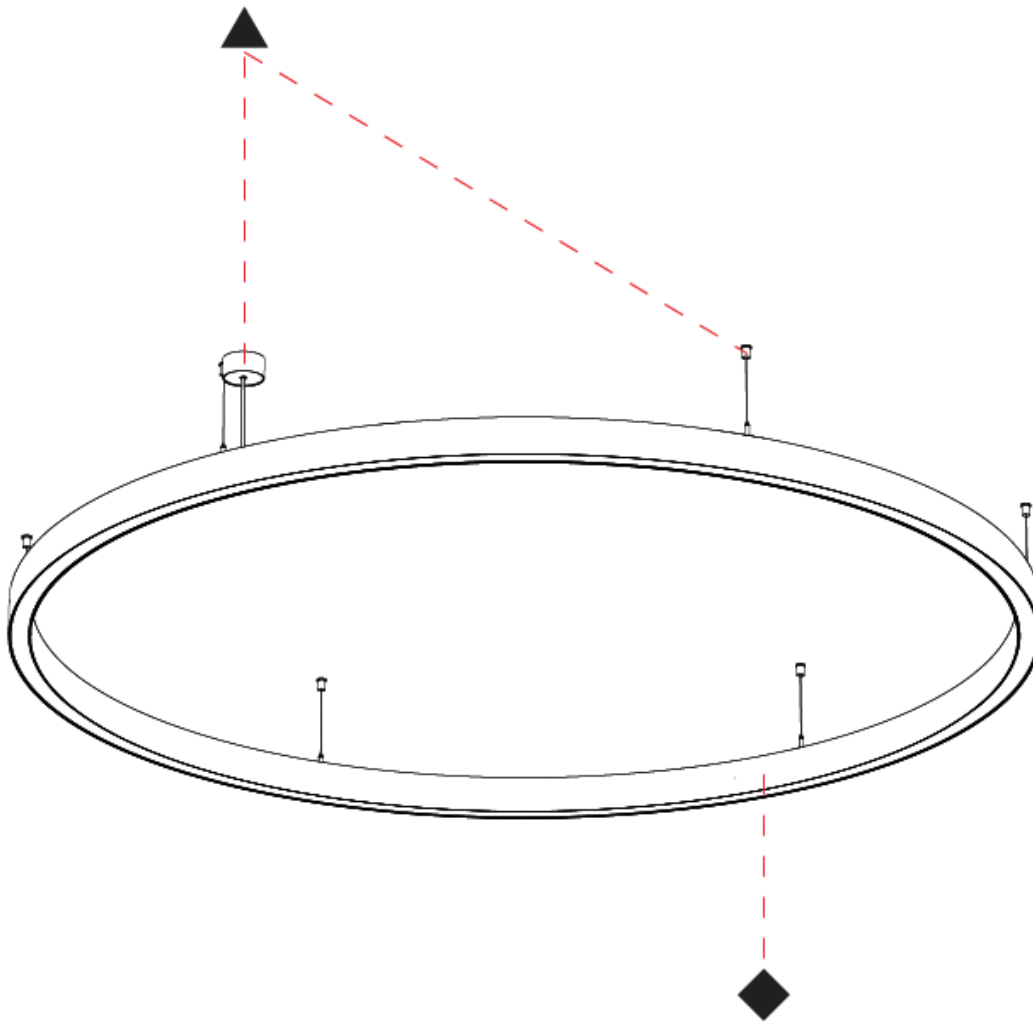

GLORIOUS 45 SUSPENSION

A3001094-HE-

PROJECT	_____
TYPE	_____
SPECIFIER	_____
QUANTITY	_____
DATE	_____

A