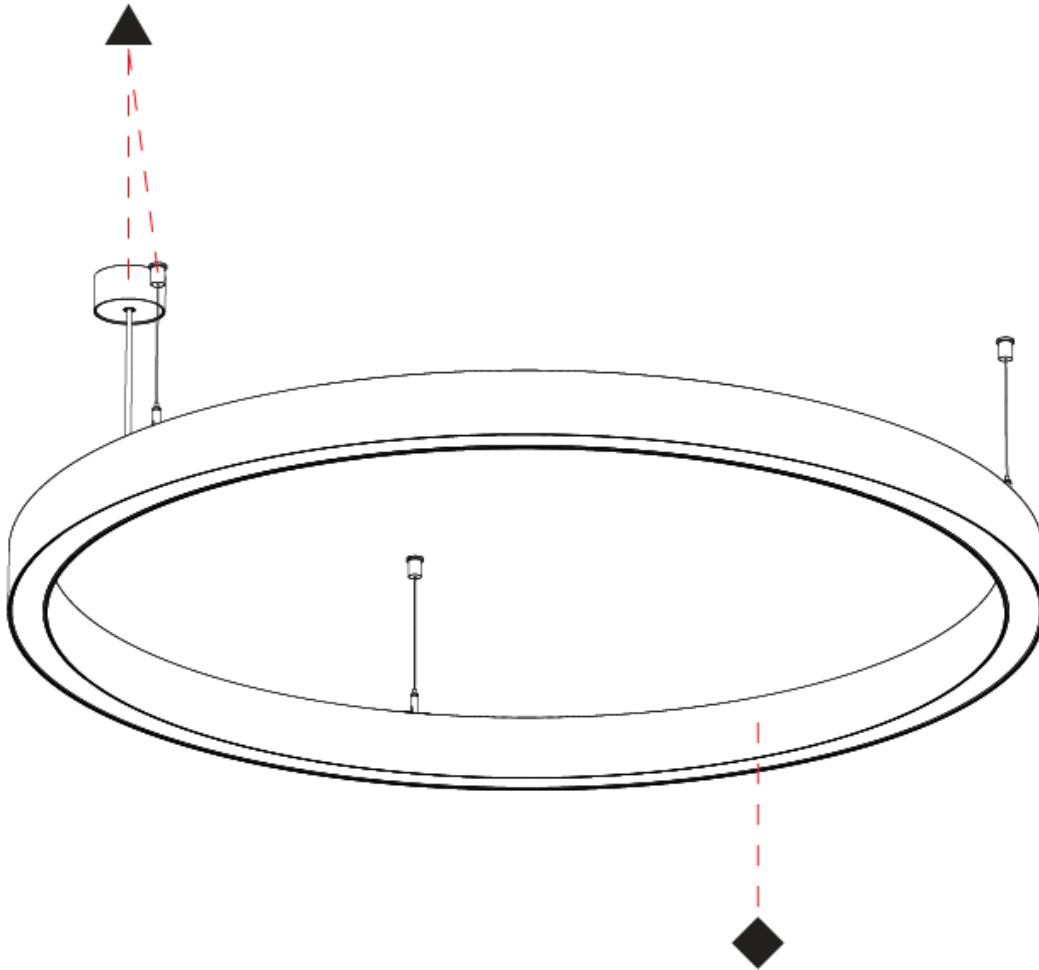

GLORIOUS 45 SUSPENSION

A3001090-HE-

PROJECT	_____
TYPE	_____
SPECIFIER	_____
QUANTITY	_____
DATE	_____

A