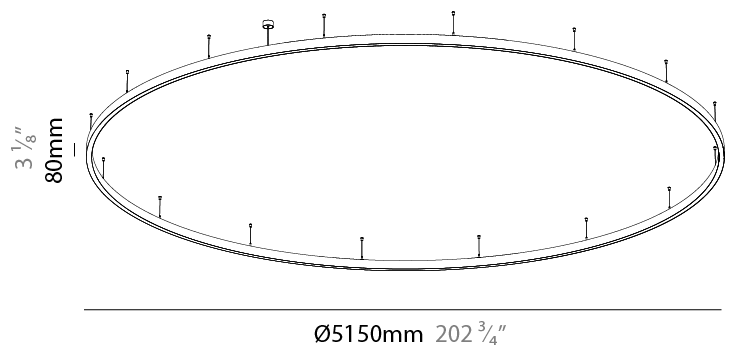

1. To build a product code in our configurator select the specify button on the base model # product page
2. To build a manual product code on this datasheet choose from the options listed below in blue font and add the suffix to the base model #

GENERAL

Series: Glorious
Subseries: Glorious 45
Partner: Prolicht
Division: Architectural
Installation: Suspension
Product Type: Pendant
Mounting Location: Ceiling
Light Distribution: Direct / Indirect

PHYSICAL

Shape: Round
Diameter (mm): 5150
Diameter (in): 202 ³/₄
Height (mm): 76
Height (in): 3
Weight (kg): 38
Diffuser: PMMA - Opal / Microprism / Clear Microprism
Fixture Finish: SSR / BKV / CWI / CRY / HAB / UFT / ITA / RUA / FTG / MYG / LOD / PUS / FRO / FUP / KIA / POP / BLS / SPG / MEY / GOH / CHC / COM / ABZ / JAG / OBR / MOS / ROR
Fixture Material: PMMA / Aluminum
Cable Details: 2000mm/78 3/4" or 6000mm/236 1/4" Cable Transparent

ELECTRICAL

Lamp Type: LED
Input Wattage (W): 275.9
Total Output Wattage (W): 250.9
Dimming: Non-Dimmable
Driver Included: Yes
Driver Location: Integrated
Driver Type: Constant Current - Universal
Driver Class: Class 2
Input Voltage (V): 120 - 277

LED

Color Temperature (°K): 2700 / 3000 / 3500 / 4000
Max. Delivered Lumen (lm): Max 35330
Nominal Lumen (lm): Max 46707
CRI: >90 CRI
Lamp Life (hrs): 50000

OPTICAL

Adjustability: Fixed

RATINGS AND CERTIFICATIONS

Certified By: Certified for North American Standards
IP rating: IP40