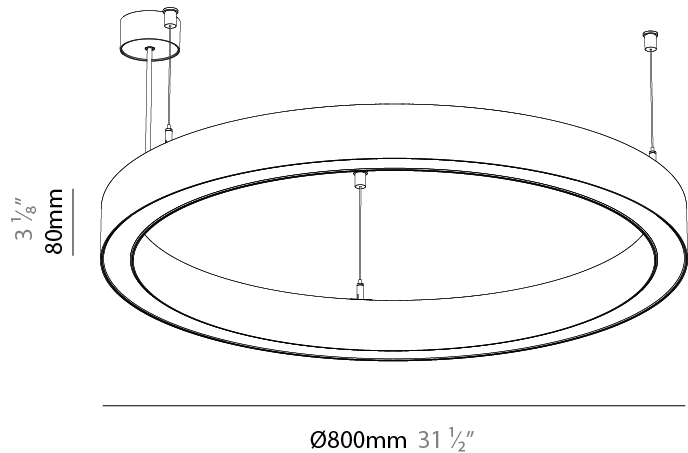

1. To build a product code in our configurator select the specify button on the base model # product page
2. To build a manual product code on this datasheet choose from the options listed below in blue font and add the suffix to the base model #

GENERAL

Series: Glorious
Subseries: Glorious 45
Partner: Prolicht
Division: Architectural
Installation: Suspension
Product Type: Pendant
Mounting Location: Ceiling
Light Distribution: Direct / Indirect

PHYSICAL

Shape: Round
Diameter (mm): 800
Diameter (in): 31 1/2
Height (mm): 76
Height (in): 3
Weight (kg): 5.6
Diffuser: PMMA - Opal / Microprism / Clear Microprism
Fixture Finish: SSR / BKV / CWI / CRY / HAB / UFT / ITA / RUA / FTG / MYG / LOD / PUS / FRO / FUP / KIA / POP / BLS / SPG / MEY / GOH / CHC / COM / ABZ / JAG / OBR / MOS / ROR
Fixture Material: PMMA / Aluminum
Cable Details: 2000mm/78 3/4" or 6000mm/236 1/4" Cable Transparent

ELECTRICAL

Lamp Type: LED
Input Wattage (W): 43.9
Total Output Wattage (W): 40
Dimming: Non-Dimmable
Driver Included: Yes
Driver Location: Integrated
Driver Type: Constant Current - Universal
Driver Class: Class 2
Input Voltage (V): 120 - 277

LED

Color Temperature (°K): 2700 / 3000 / 3500 / 4000
Max. Delivered Lumen (lm): Max 5650
Nominal Lumen (lm): Max 7431
CRI: >90 CRI
Lamp Life (hrs): 50000

OPTICAL

Adjustability: Fixed

RATINGS AND CERTIFICATIONS

Certified By: Certified for North American Standards
IP rating: IP40