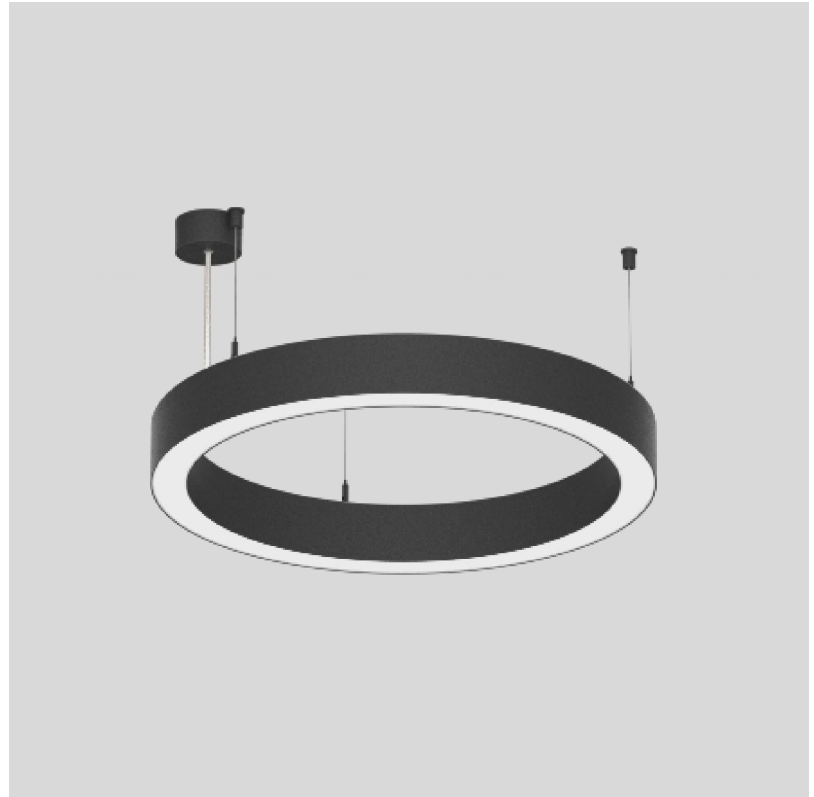

1. To build a product code in our configurator select the specify button on the base model # product page
2. To build a manual product code on this datasheet choose from the options listed below in blue font and add the suffix to the base model #

GENERAL

Series: Glorious
Subseries: Glorious 45
Partner: Prolicht
Division: Architectural
Installation: Suspension
Product Type: Pendant
Mounting Location: Ceiling
Light Distribution: Direct / Indirect

PHYSICAL

Shape: Round
Diameter (mm): 615
Diameter (in): 24 3/16
Height (mm): 76
Height (in): 3
Weight (kg): 6
Diffuser: PMMA - Opal / Microprism / Clear Microprism
Fixture Finish: SSR / BKV / CWI / CRY / HAB / UFT / ITA / RUA / FTG / MYG / LOD / PUS / FRO / FUP / KIA / POP / BLS / SPG / MEY / GOH / CHC / COM / ABZ / JAG / OBR / MOS / ROR
Fixture Material: PMMA / Aluminum
Cable Details: 2000mm/78 3/4" or 6000mm/236 1/4" Cable Transparent

ELECTRICAL

Lamp Type: LED
Input Wattage (W): 31.4
Total Output Wattage (W): 28.1
Dimming: Non-Dimmable
Driver Included: Yes
Driver Location: Integrated
Driver Type: Constant Current - Universal
Driver Class: Class 2
Input Voltage (V): 120 - 277

LED

Color Temperature (°K): 2700 / 3000 / 3500 / 4000
Max. Delivered Lumen (lm): Max 4018
Nominal Lumen (lm): Max 5308
CRI: >90 CRI
Lamp Life (hrs): 50000

OPTICAL

Adjustability: Fixed

RATINGS AND CERTIFICATIONS

Certified By: Certified for North American Standards
IP rating: IP40