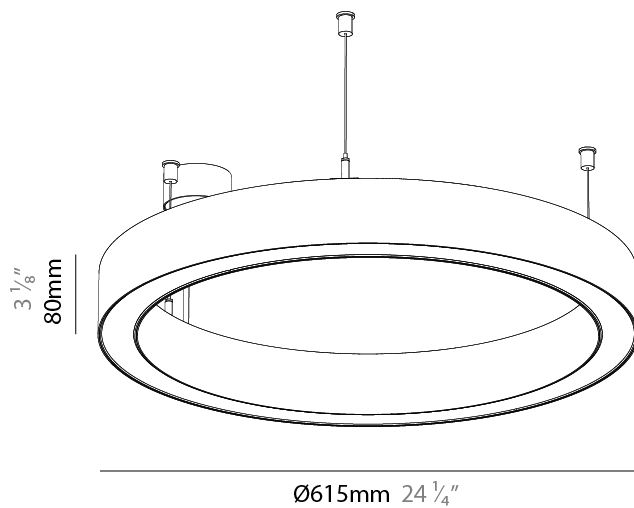

1. To build a product code in our configurator select the specify button on the base model # product page
2. To build a manual product code on this datasheet choose from the options listed below in blue font and add the suffix to the base model #

GENERAL

Series: Glorious
Subseries: Glorious 45
Partner: Prolicht
Division: Architectural
Installation: Suspension
Product Type: Pendant
Mounting Location: Ceiling
Light Distribution: Direct / Indirect

PHYSICAL

Shape: Round
Diameter (mm): 615
Diameter (in): 24 3/16
Height (mm): 76
Height (in): 3
Weight (kg): 6
Diffuser: PMMA - Opal / Microprism / Clear Microprism
Fixture Finish: SSR / BKV / CWI / CRY / HAB / UFT / ITA / RUA / FTG / MYG / LOD / PUS / FRO / FUP / KIA / POP / BLS / SPG / MEY / GOH / CHC / COM / ABZ / JAG / OBR / MOS / ROR
Fixture Material: PMMA / Aluminum
Cable Details: 2000mm/78 3/4" or 6000mm/236 1/4" Cable Transparent

ELECTRICAL

Lamp Type: LED
Input Wattage (W): 31.4
Total Output Wattage (W): 28.1
Dimming: Non-Dimmable
Driver Included: Yes
Driver Location: Integrated
Driver Type: Constant Current - Universal
Driver Class: Class 2
Input Voltage (V): 120 - 277

LED

Color Temperature (°K): 2700 / 3000 / 3500 / 4000
Max. Delivered Lumen (lm): Max 4018
Nominal Lumen (lm): Max 5308
CRI: >90 CRI
Lamp Life (hrs): 50000

OPTICAL

Adjustability: Fixed

RATINGS AND CERTIFICATIONS

Certified By: Certified for North American Standards
IP rating: IP40