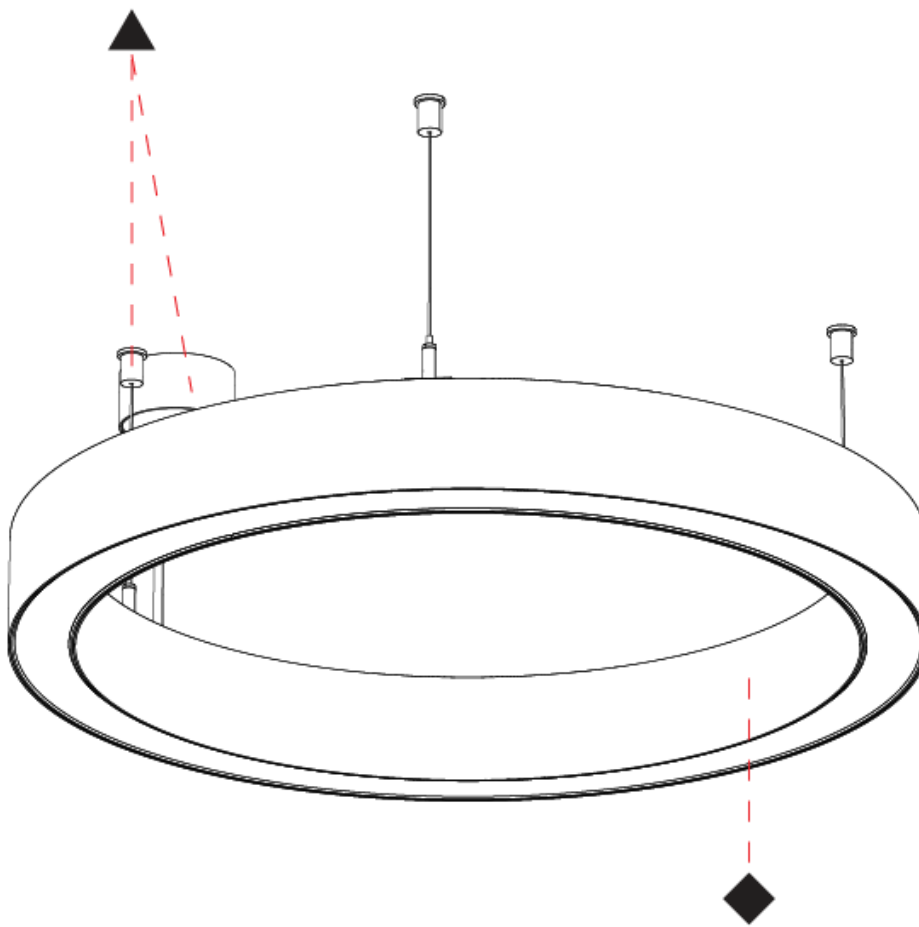

GLORIOUS 45 SUSPENSION

A3001086-HE-

PROJECT _____

TYPE _____

SPECIFIER _____

QUANTITY _____

DATE _____

A