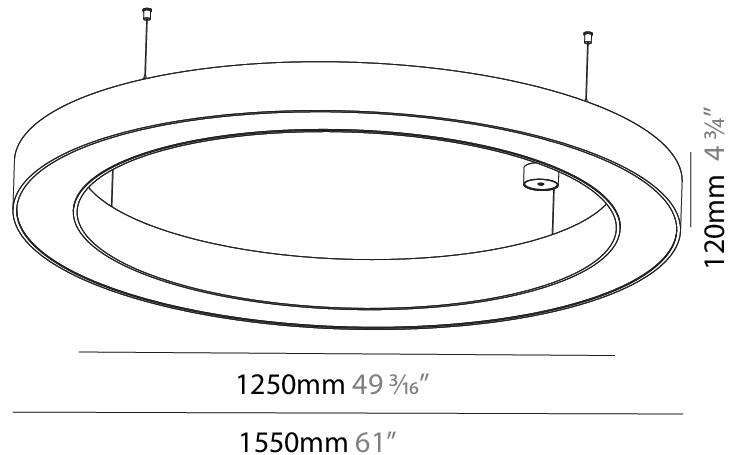

GENERAL

Series: Glorious
Subseries: Glorious
Brand: Prolight
Division: Architectural
Mounting Type: Suspension
Mounting Location: Ceiling
Subcategory: Ambient

PHYSICAL

Shape: Round
Diameter (mm): 1550
Diameter (in): 61
Height (mm): 120
Height (in): 4 3/4
Max. Overall Height (mm): 2120
Max. Overall Height (in): 83 7/16
Light Distribution: Direct / Indirect
Weight (kg): 16.737
Weight (lbs): 36.90
Diffuser: PMMA - Opal or Micro-Prism
Fixture Finish: SSR / BKV / CWI / CRY / HAB / UFT / ITA / RUA / FTG / MYG / LOD / PUS / FRO / FUP / KIA / POP / BLS / SPG / MEY / GOH / GUM / CHC / COM / ABZ / JAG / OBR / MOS / ROR
Fixture Material: Aluminum

ELECTRICAL

Lamp Type: LED (Zhaga Standard)
Input Wattage (W): 110
Total Output Wattage (W): 88 / 70.4 (3500K)
Dimming: Non-Dimming / Phase Dimming (120Vac only) / 0-10V Dimming
Driver Included: Yes
Driver Location: Integrated
Driver Type: Constant Current - 120 / 277Vac
Driver Class: Class 2
Input Voltage (V): 120 - 277
Constant Current (MA): 350 / 700/800 (3500K)

LED

Color Temperature (°K): 3000 / 3500 / 4000
Max. Delivered Lumen (lm): 6920 / 7164 / 7310 Direct / 4530 / 4938 / 4790 Indirect
CRI: >80 CRI
Efficiency (%): 68
Lamp Life (hrs): 50000

OPTICAL

RATINGS AND CERTIFICATIONS

Certified By: Certified for North American Standards
IP rating: IP20