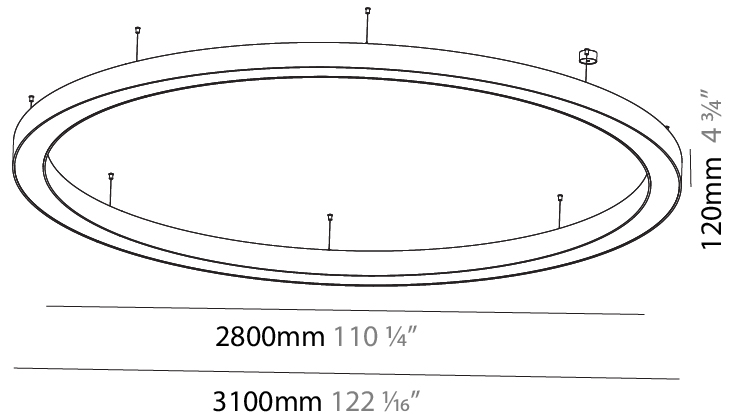

GENERAL

Series: Glorious
Subseries: Glorious
Brand: Prolicht
Division: Architectural
Mounting Type: Suspension
Mounting Location: Ceiling
Subcategory: Ambient

PHYSICAL

Shape: Round
Diameter (mm): 3100
Diameter (in): 122 1/16
Depth (mm): 120
Depth (in): 4 3/4
Max. Overall Height (mm): 2120
Max. Overall Height (in): 83 7/16
Light Distribution: Direct / Indirect
Weight (kg): 40.905
Weight (lbs): 90.18
Diffuser: PMMA - Opalor Micro-Prism
Fixture Finish: SSR / BKV / CWI / CRY / HAB / UFT / ITA / RUA / FTG / MYG / LOD / PUS / FRO / FUP / KIA / POP / BLS / SPG / MEY / GOH / GUM / CHC / COM / ABZ / JAG / OBR / MOS / ROR
Fixture Material: Aluminum

ELECTRICAL

Lamp Type: LED (Zhaga Standard)
Input Wattage (W): 240
Total Output Wattage (W): 192 / 153.6 (3500K)
Dimming: Non-Dimming / Phase Dimming (120Vac only) / 0-10V Dimming
Driver Included: Yes
Driver Location: Integrated
Driver Type: Constant Current - 120 / 277Vac
Driver Class: Class 2
Input Voltage (V): 120 - 277
Constant Current (MA): 350 / 800 (3500K)

LED

Color Temperature (°K): 3000 / 3500 / 4000
Max. Delivered Lumen (lm): 14770 / 15288 / 15600 Direct / 10220 / 10584 / 10800 Indirect
CRI: >80 CRI
Efficiency (%): 70
Lamp Life (hrs): 50000

OPTICAL

RATINGS AND CERTIFICATIONS

Certified By: Certified for North American Standards
IP rating: IP20

PROJECT
TYPE
SPECIFIER
QUANTITY
DATE