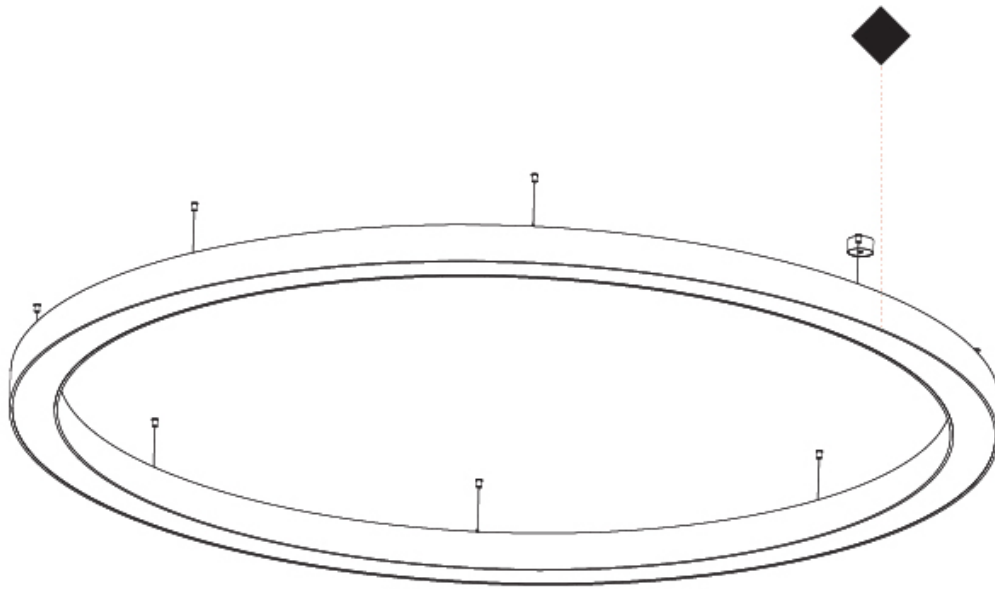

A30184-

PROJECT	_____
TYPE	_____
SPECIFIER	_____
QUANTITY	_____
DATE	_____

A