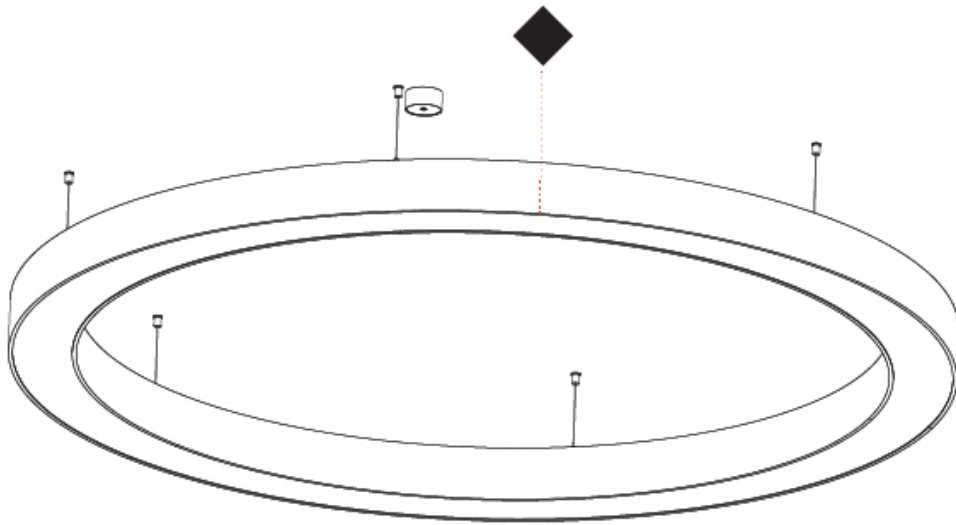

A30235-

PROJECT _____

TYPE _____

SPECIFIER _____

QUANTITY _____

DATE _____

A