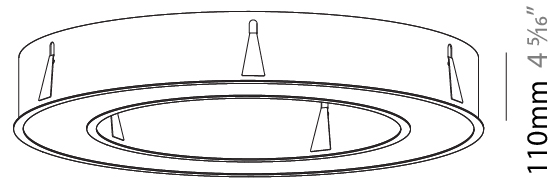

GENERAL

Series: Glorious
Subseries: Glorious
Brand: Prolicht
Division: Architectural
Mounting Type: Recessed
Mounting Location: Ceiling
Subcategory: Ambient

PHYSICAL

Shape: Round
Diameter (mm): 970
Diameter (in): 38 ³/₁₆
Height (mm): 110
Height (in): 4 ⁵/₁₆
Min. Recessing Depth (mm): 120
Min. Recessing Depth (in): 4 ³/₄
Light Distribution: Direct
Weight (kg): 11.164
Weight (lbs): 24.61
Diffuser: PMMA - Opal or Micro-Prism
Fixture Finish: SSR / BKV / CWI / CRY / HAB / UFT / ITA / RUA / FTG / MYG / LOD / PUS / FRO / FUP / KIA / POP / BLS / SPG / MEY / GOH / GUM / CHC / COM / ABZ / JAG / OBR / MOS / ROR
Fixture Material: Aluminum
Cut-out Measurements: 960mm / 37 13/16" x 640mm / 25 3/16"

ELECTRICAL

Lamp Type: LED (Zhaga Standard)
Input Wattage (W): 45
Total Output Wattage (W): 36 / 28.8 (3500K)
Dimming: 0-10V Dimming / Phase Dimming (120Vac Only)
Driver Included: Yes
Driver Location: Integrated
Driver Type: Constant Current - 120 / 277Vac
Driver Class: Class 2
Input Voltage (V): 120 - 277
Constant Current (MA): 350 / 900 (3500K)

LED

Color Temperature (°K): 3000 / 3500 / 4000
Max. Delivered Lumen (lm): 4150 / 4302 / 4390
CRI: >80 CRI
Efficiency (%): 65
Lamp Life (hrs): 50000

OPTICAL

RATINGS AND CERTIFICATIONS

Certified By: Certified for North American Standards
IP rating: IP20

PROJECT
TYPE
SPECIFIER
QUANTITY
DATE

110mm 4 ⁵/₁₆"

Ø 628mm 24 ³/₄"

Ø 970mm 38 ³/₁₆"

960mm x 640mm
37 ¹³/₁₆" x 25 ³/₁₆"

120mm
4 ³/₄"

10 - 15mm
3/₈" - 9/₁₆"