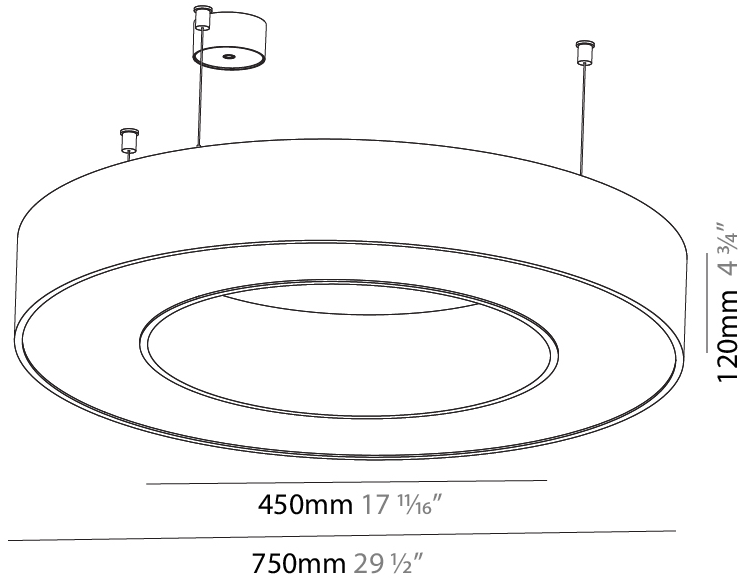

GENERAL

Series: Glorious
Subseries: Glorious
Brand: Prolight
Division: Architectural
Mounting Type: Suspension
Mounting Location: Ceiling
Subcategory: Ambient

PHYSICAL

Shape: Round
Diameter (mm): 750
Diameter (in): 29 1/2
Height (mm): 120
Height (in): 4 3/4
Max. Overall Height (mm): 2120
Max. Overall Height (in): 83 7/16
Light Distribution: Direct
Weight (kg): 7.062
Weight (lbs): 15.56
Diffuser: [PMMA - Opal or Micro-Prism](#)
Fixture Finish: [SSR / BKV / CWI / CRY / HAB / UFT / ITA / RUA / FTG / MYG / LOD / PUS / FRO / FUP / KIA / POP / BLS / SPG / MEY / GOH / GUM / CHC / COM / ABZ / JAG / OBR / MOS / ROR](#)
Fixture Material: Aluminum

ELECTRICAL

Lamp Type: LED (Zhaga Standard)
Input Wattage (W): 30
Total Output Wattage (W): 24 / 19.2 (3500K)
Dimming: [Non-Dimming / Phase Dimming (120Vac only) / 0-10V Dimming](#)
Driver Included: Yes
Driver Location: Integrated
Driver Type: Constant Current
Driver Class: Class 2
Input Voltage (V): 120 - 277
Constant Current (MA): 350 / 600 (3500K)

LED

[Color Temperature (°K): 3000 / 3500 / 4000](#)
Max. Delivered Lumen (lm): 2770 / 2862 / 2920
CRI: >80 CRI
Efficiency (%): 65
Lamp Life (hrs): 50000

OPTICAL

RATINGS AND CERTIFICATIONS

Certified By: Certified for North American Standards
IP rating: IP20