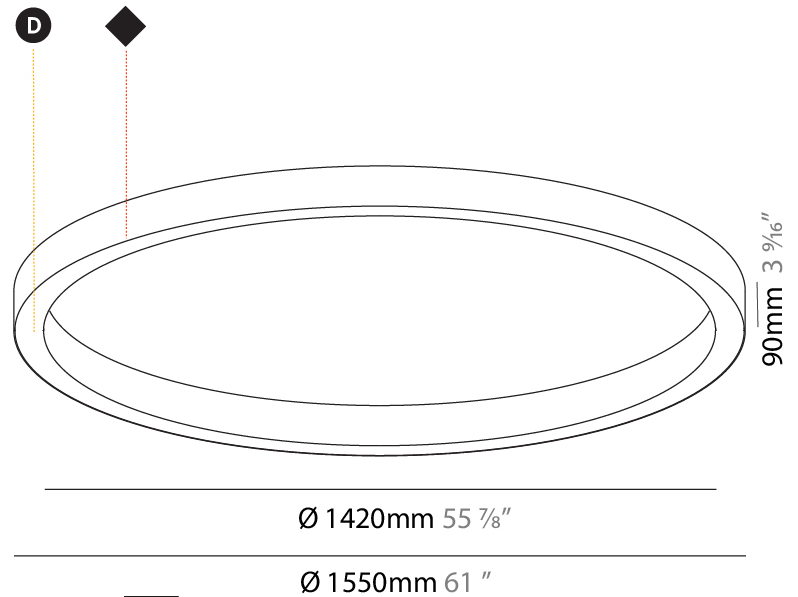

1. To build a product code in our configurator select the specify button on the base model # product page
2. To build a manual product code on this datasheet choose from the options listed below in blue font and add the suffix to the base model #

GENERAL

Series: Glorious
Subseries: Glorious Slim
Brand: Prolicht
Division: Architectural
Mounting Type: Surface
Mounting Location: Ceiling
Subcategory: Ambient

PHYSICAL

Shape: Round
Diameter (mm): 1550
Diameter (in): 61
Height (mm): 90
Height (in): 3 9/16
Light Distribution: Direct
Weight (kg): 13.709
Weight (lbs): 30.16
Diffuser: PMMA - Opal or Micro-Prism
Fixture Finish: SSR / BKV / CWI / CRY / HAB / UFT / ITA / RUA / FTG / MYG / LOD / PUS / FRO / FUP / KIA / POP / BLS / SPG / MEY / GOH / GUM / CHC / COM / ABZ / JAG / OBR / MOS / ROR
Fixture Material: Aluminum

ELECTRICAL

Lamp Type: LED (Zhaga Standard)
Input Wattage (W): 112
Total Output Wattage (W): 96
Dimming: Tri-Mode (Non-Dimming and Phase Dimming (120Vac only) and 0-10V Dimming)
Driver Included: Yes
Driver Location: Integrated
Driver Type: Constant Current - Universal
Driver Class: Class 2
Input Voltage (V): 120 - 277
Constant Current (MA): 350

LED

Color Temperature (°K): 3000 / 3500 / 4000
Max. Delivered Lumen (lm): 13580 / 13857 / 14140
CRI: >80 CRI
Efficiency (%): 88.4
Lamp Life (hrs): 50000

OPTICAL

RATINGS AND CERTIFICATIONS

Certified By: Certified for North American Standards
IP rating: IP20