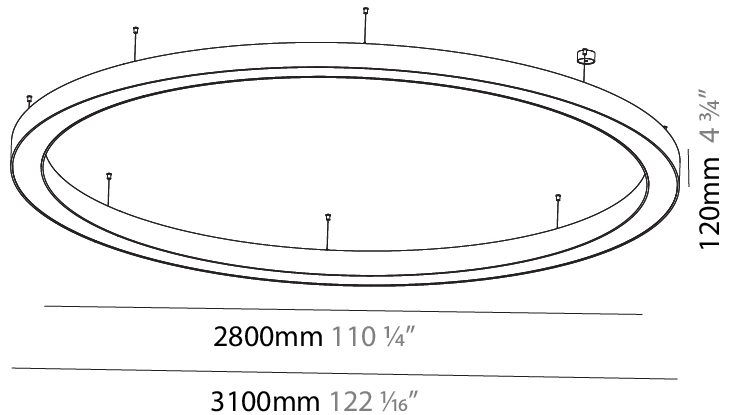

GENERAL

Series: Glorious
Subseries: Glorious
Brand: Prolight
Division: Architectural
Mounting Type: Suspension
Mounting Location: Ceiling
Subcategory: Ambient

PHYSICAL

Shape: Round
Diameter (mm): 3100
Diameter (in): 122 1/16
Depth (mm): 120
Depth (in): 4 3/4
Max. Overall Height (mm): 2120
Max. Overall Height (in): 83 7/16
Light Distribution: Direct
Weight (kg): 39.1
Weight (lbs): 86.02
Diffuser: PMMA - Opal or Micro-Prism
Fixture Finish: SSR / BKV / CWI / CRY / HAB / UFT / ITA / RUA / FTG / MYG / LOD / PUS / FRO / FUP / KIA / POP / BLS / SPG / MEY / GOH / GUM / CHC / COM / ABZ / JAG / OBR / MOS / ROR
Fixture Material: Aluminum

ELECTRICAL

Lamp Type: LED (Zhaga Standard)
Input Wattage (W): 160
Total Output Wattage (W): 128 / 102.4 (3500K)
Dimming: Non-Dimming / Phase Dimming (120Vac only) / 0-10V Dimming
Driver Included: Yes
Driver Location: Integrated
Driver Type: Constant Current
Driver Class: Class 2
Input Voltage (V): 120 - 277
Constant Current (MA): 350 / 800 (3500K)

LED

Color Temperature (°K): 3000 / 3500 / 4000
Max. Delivered Lumen (lm): 14770 / 15288 / 15600
CRI: >80 CRI
Efficiency (%): 65
Lamp Life (hrs): 50000

OPTICAL

RATINGS AND CERTIFICATIONS

Certified By: Certified for North American Standards
IP rating: IP20