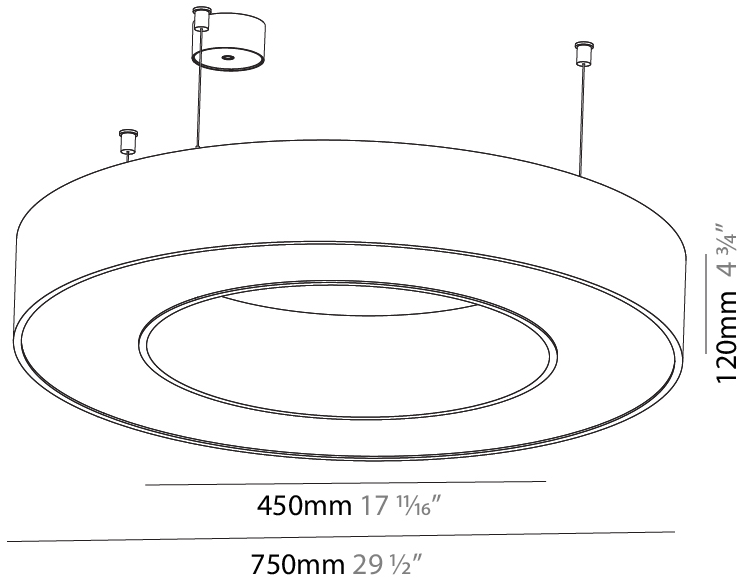

GENERAL

Series: Glorious
Subseries: Glorious
Brand: Prolight
Division: Architectural
Mounting Type: Suspension
Mounting Location: Ceiling
Subcategory: Ambient

PHYSICAL

Shape: Round
Diameter (mm): 750
Diameter (in): 29 1/2
Height (mm): 120
Height (in): 4 3/4
Max. Overall Height (mm): 2120
Max. Overall Height (in): 83 7/16
Light Distribution: Direct / Indirect
Weight (kg): 7.675
Weight (lbs): 16.9
Diffuser: [PMMA - Opal or Micro-Prism](#)
Fixture Finish: [SSR / BKV / CWI / CRY / HAB / UFT / ITA / RUA / FTG / MYG / LOD / PUS / FRO / FUP / KIA / POP / BLS / SPG / MEY / GOH / GUM / CHC / COM / ABZ / JAG / OBR / MOS / ROR](#)
Fixture Material: Aluminum

ELECTRICAL

Lamp Type: LED (Zhaga Standard)
Input Wattage (W): 45
Total Output Wattage (W): 40 / 32 (3500K)
Dimming: [Non-Dimming / Phase Dimming (120Vac only) / 0-10V Dimming](#)
Driver Included: Yes
Driver Location: Integrated
Driver Type: Constant Current
Driver Class: Class 2
Input Voltage (V): 120 - 277
Constant Current (MA): 350 / 600/400 (3500K)

LED

[Color Temperature (°K): 3000 / 3500 / 4000](#)
Max. Delivered Lumen (lm): 2770 / 2862 / 2920 Direct / 1380 / 1440 / 1470 Indirect
CRI: >80 CRI
Efficiency (%): 71
Lamp Life (hrs): 50000

OPTICAL

RATINGS AND CERTIFICATIONS

Certified By: Certified for North American Standards
IP rating: IP20