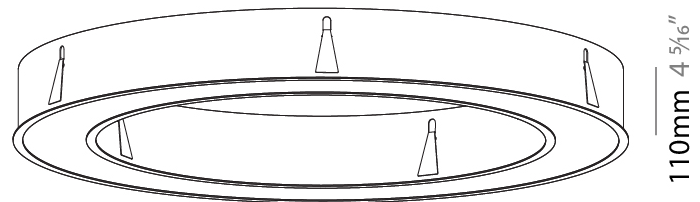

GENERAL

Series: Glorious
Subseries: Glorious
Brand: Prolicht
Division: Architectural
Mounting Type: Recessed
Mounting Location: Ceiling
Subcategory: Ambient

PHYSICAL

Shape: Round
Diameter (mm): 1270
Diameter (in): 50
Height (mm): 110
Height (in): 4 ⁵/₁₆
Min. Recessing Depth (mm): 120
Min. Recessing Depth (in): 4 ³/₄
Light Distribution: Direct
Weight (kg): 15.446
Weight (lbs): 34.05
Diffuser: PMMA - Opal or Micro-Prism
Fixture Finish: SSR / BKV / CWI / CRY / HAB / UFT / ITA / RUA / FTG / MYG / LOD / PUS / FRO / FUP / KIA / POP / BLS / SPG / MEY / GOH / GUM / CHC / COM / ABZ / JAG / OBR / MOS / ROR
Fixture Material: Aluminum
Cut-out Measurements: 1260mm / 49 5/8" x 940mm / 37"

ELECTRICAL

Lamp Type: LED (Zhaga Standard)
Input Wattage (W): 60
Total Output Wattage (W): 48 / 38.4 (3500K)
Dimming: 0-10V Dimming / Phase Dimming (120Vac Only)
Driver Included: Yes
Driver Location: Integrated
Driver Type: Constant Current - 120 / 277Vac
Driver Class: Class 2
Input Voltage (V): 120 - 277
Constant Current (MA): 350 / 600 (3500K)

LED

Color Temperature (°K): 3000 / 3500 / 4000
Max. Delivered Lumen (lm): 5540 / 5733 / 5850
CRI: >80 CRI
Efficiency (%): 65
Lamp Life (hrs): 50000

OPTICAL

RATINGS AND CERTIFICATIONS

Certified By: Certified for North American Standards
IP rating: IP20

PROJECT
TYPE
SPECIFIER
QUANTITY
DATE

Ø 928mma 36 ⁹/₁₆"

Ø 1270mm 50 "

110mm 4 ⁵/₁₆"

1260mm x 940mm
49 5/8" x 37"

120mm
4 3/4"

10 - 15mm
3/8" - 9/16"