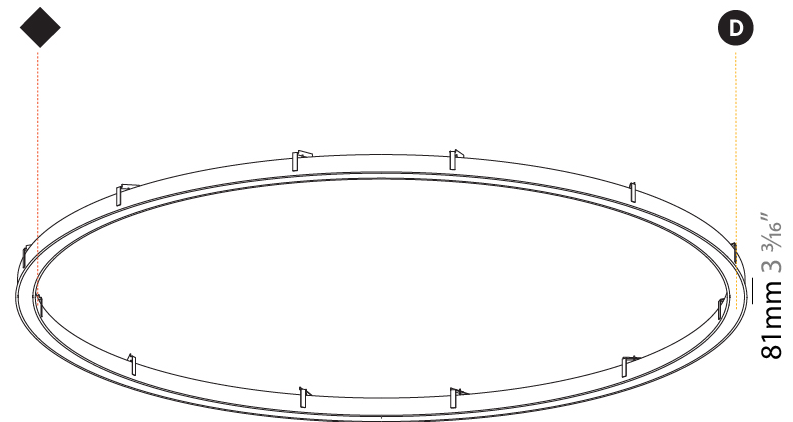

GENERAL

Series: Glorious
Subseries: Glorious Slim
Brand: Prolicht
Division: Architectural
Mounting Type: Recessed
Mounting Location: Ceiling
Subcategory: Ambient

PHYSICAL

Shape: Round
Diameter (mm): 5216
Diameter (in): 205 ³/₈
Height (mm): 81
Height (in): 3 ³/₁₆
Min. Recessing Depth (mm): 120
Min. Recessing Depth (in): 4 ³/₄
Light Distribution: Direct
Weight (kg): 47.924
Weight (lbs): 106.00
Diffuser: PMMA - Opal or Micro-Prism
Fixture Finish: SSR / BKV / CWI / CRY / HAB / UFT / ITA / RUA / FTG / MYG / LOD / PUS / FRO / FUP / KIA / POP / BLS / SPG / MEY / GOH / GUM / CHC / COM / ABZ / JAG / OBR / MOS / ROR
Fixture Material: Aluminum
Cut-out Measurements: 5207mm / 205" x 5063mm / 199 5/16"

ELECTRICAL

Lamp Type: LED (Zhaga Standard)
Input Wattage (W): 392
Total Output Wattage (W): 336
Dimming: Tri-Mode (Non-Dimming and Phase Dimming (120Vac only) and 0-10V Dimming)
Driver Included: Yes
Driver Location: Integrated
Driver Type: Constant Current - Universal
Driver Class: Class 2
Input Voltage (V): 120 - 277
Constant Current (MA): 350

LED

Color Temperature (°K): 3000 / 3500 / 4000
Max. Delivered Lumen (lm): 47520 / 48510 / 49500
CRI: >80 CRI
Efficiency (%): 0.884
Lamp Life (hrs): 50000

OPTICAL

RATINGS AND CERTIFICATIONS

Certified By: Certified for North American Standards
IP rating: IP20

Ø 5054mm 199"

Ø 5216mm 205 ³/₈ "

5207mm x 5063mm
205" x 199 ⁵/₁₆ "

120mm
4 ³/₄ "

10 - 30mm
³/₈" - 1 ³/₁₆ "