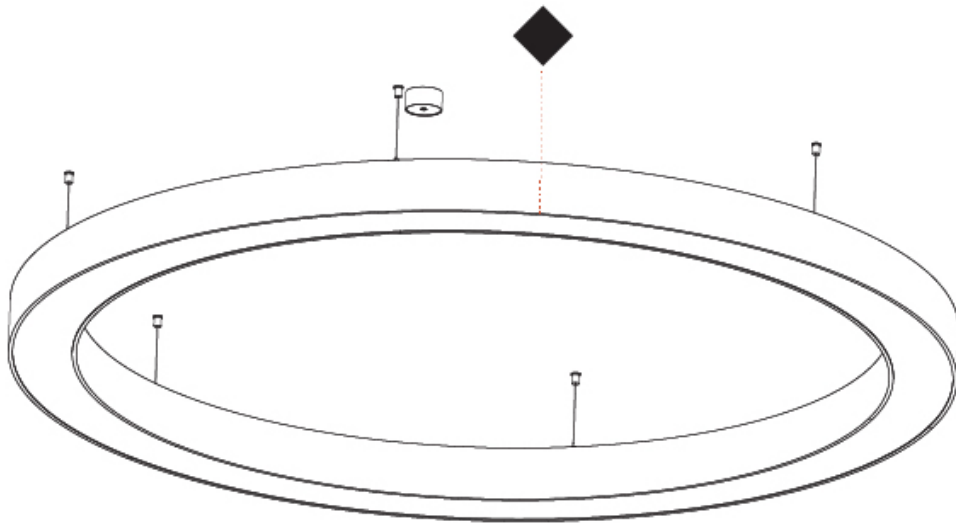

A30986-

PROJECT	_____
TYPE	_____
SPECIFIER	_____
QUANTITY	_____
DATE	_____