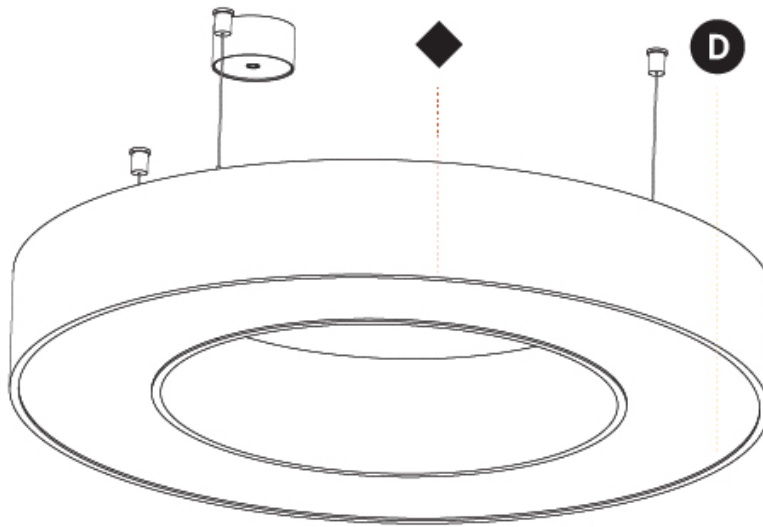

GLORIOUS SUSPENSION

A30201-

PROJECT _____

TYPE _____

SPECIFIER _____

QUANTITY _____

DATE _____