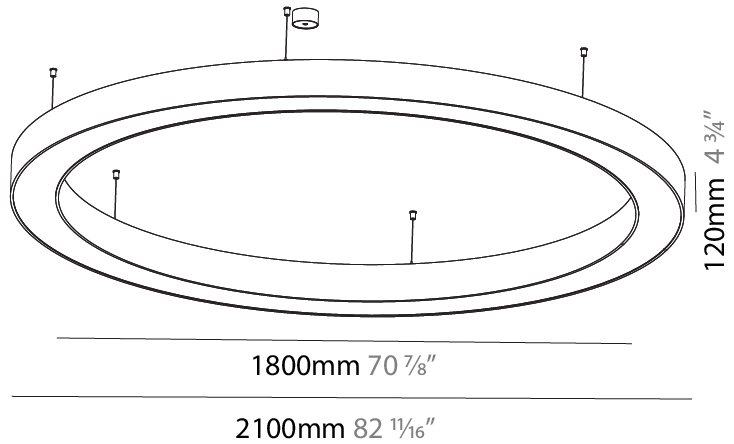

GENERAL

Series: Glorious
Subseries: Glorious
Brand: Prolicht
Division: Architectural
Mounting Type: Suspension
Mounting Location: Ceiling
Subcategory: Ambient

PHYSICAL

Shape: Round
Diameter (mm): 2100
Diameter (in): 82 11/16
Height (mm): 120
Height (in): 4 3/4
Max. Overall Height (mm): 2120
Max. Overall Height (in): 83 7/16
Light Distribution: Direct
Weight (kg): 25.9
Weight (lbs): 56.98
Diffuser: PMMA - Opal or Micro-Prism
Fixture Finish: SSR / BKV / CWI / CRY / HAB / UFT / ITA / RUA / FTG / MYG / LOD / PUS / FRO / FUP / KIA / POP / BLS / SPG / MEY / GOH / GUM / CHC / COM / ABZ / JAG / OBR / MOS / ROR
Fixture Material: Aluminum

ELECTRICAL

Lamp Type: LED (Zhaga Standard)
Input Wattage (W): 105
Total Output Wattage (W): 84 / 67.2 (3500K)
Dimming: Non-Dimming / Phase Dimming (120Vac only) / 0-10V Dimming
Driver Included: Yes
Driver Location: Integrated
Driver Type: Constant Current
Driver Class: Class 2
Input Voltage (V): 120 - 277
Constant Current (MA): 350 / 700 (3500K)

LED

Color Temperature (°K): 3000 / 3500 / 4000
Max. Delivered Lumen (lm): 9690 / 10035 / 10240
CRI: >80 CRI
Efficiency (%): 65
Lamp Life (hrs): 50000

OPTICAL

RATINGS AND CERTIFICATIONS

Certified By: Certified for North American Standards
IP rating: IP20