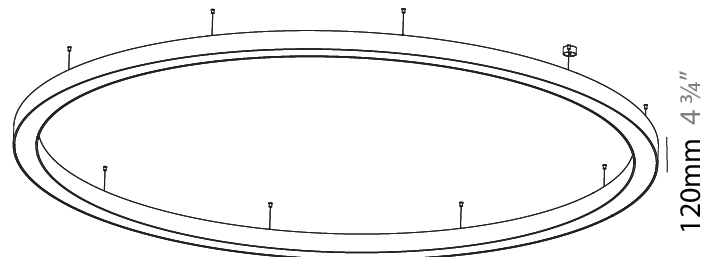

GENERAL

Series: Glorious
Subseries: Glorious
Brand: Prolicht
Division: Architectural
Mounting Type: Suspension
Mounting Location: Ceiling
Subcategory: Ambient

PHYSICAL

Shape: Round
Diameter (mm): 4000
Diameter (in): 157 1/2
Height (mm): 120
Height (in): 4 3/4
Max. Overall Height (mm): 2120
Max. Overall Height (in): 83 7/16
Light Distribution: Direct
Weight (kg): 50.71
Weight (lbs): 111.98
Diffuser: PMMA - Opal or Micro-Prism
Fixture Finish: SSR / BKV / CWI / CRY / HAB / UFT / ITA / RUA / FTG / MYG / LOD / PUS / FRO / FUP / KIA / POP / BLS / SPG / MEY / GOH / GUM / CHC / COM / ABZ / JAG / OBR / MOS / ROR
Fixture Material: Aluminum

ELECTRICAL

Lamp Type: LED (Zhaga Standard)
Input Wattage (W): 200
Total Output Wattage (W): 160 / 128 (3500K)
Dimming: Non-Dimming / Phase Dimming (120Vac only) / 0-10V Dimming
Driver Included: Yes
Driver Location: Integrated
Driver Type: Constant Current
Driver Class: Class 2
Input Voltage (V): 120 - 277
Constant Current (MA): 350 / 1000 (3500K)

LED

Color Temperature (°K): 3000 / 3500 / 4000
Max. Delivered Lumen (lm): 18460 / 19110 / 19500
CRI: >80 CRI
Efficiency (%): 0.65
Lamp Life (hrs): 50000

OPTICAL

RATINGS AND CERTIFICATIONS

Certified By: Certified for North American Standards
IP rating: IP20

3700mm 145 1/16"

4000mm 157 1/2"