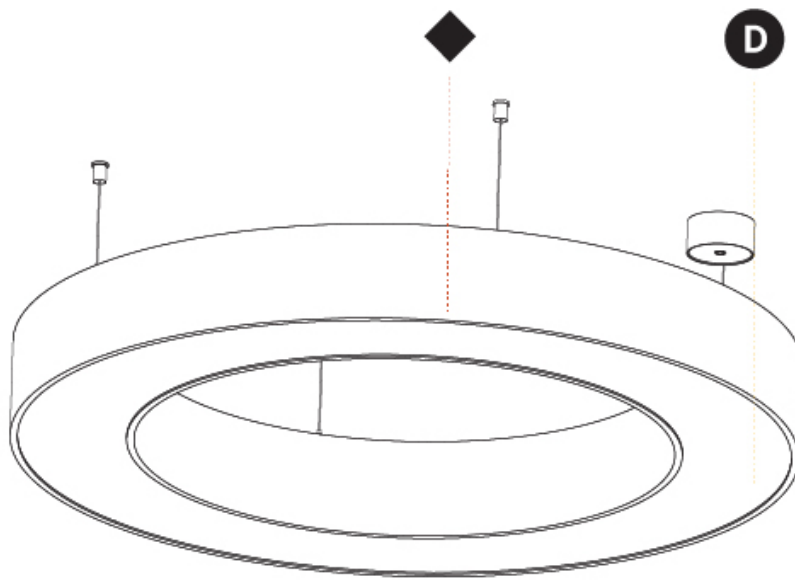

A30229-

PROJECT _____

TYPE _____

SPECIFIER _____

QUANTITY _____

DATE _____