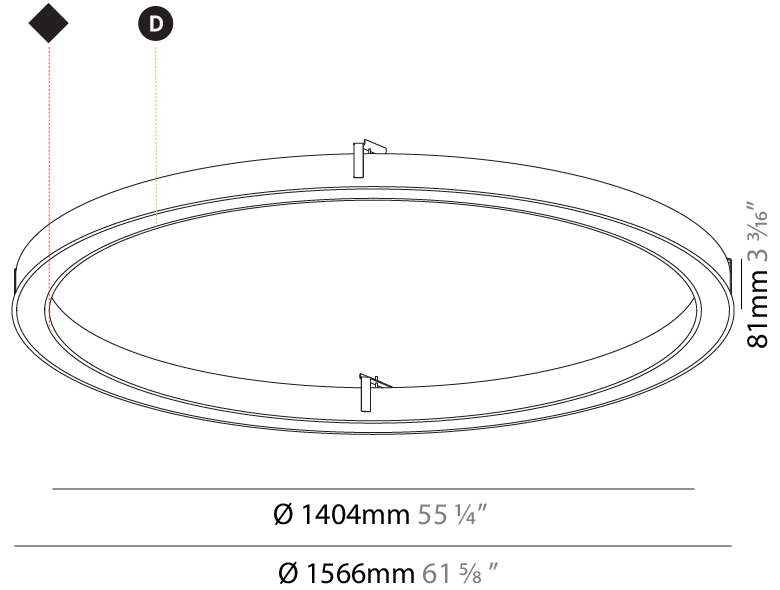

GENERAL

Series: Glorious
Subseries: Glorious Slim
Brand: Prolicht
Division: Architectural
Mounting Type: Recessed
Mounting Location: Ceiling
Subcategory: Ambient

PHYSICAL

Shape: Round
Diameter (mm): 1566
Diameter (in): 61 ⁵/₈
Height (mm): 81
Height (in): 3 ³/₁₆
Min. Recessing Depth (mm): 120
Min. Recessing Depth (in): 4 ³/₄
Light Distribution: Direct
Weight (kg): 14.042
Weight (lbs): 30.96
Diffuser: PMMA - Opal or Micro-Prism
Fixture Finish: SSR / BKV / CWI / CRY / HAB / UFT / ITA / RUA / FTG / MYG / LOD / PUS / FRO / FUP / KIA / POP / BLS / SPG / MEY / GOH / GUM / CHC / COM / ABZ / JAG / OBR / MOS / ROR
Fixture Material: Aluminum

ELECTRICAL

Lamp Type: LED (Zhaga Standard)
Input Wattage (W): 112
Total Output Wattage (W): 96
Dimming: Tri-Mode (Non-Dimming and Phase Dimming (120Vac only) and 0-10V Dimming)
Driver Included: Yes
Driver Location: Integrated
Driver Type: Constant Current - Universal
Driver Class: Class 2
Input Voltage (V): 120 - 277
Constant Current (MA): 350

LED

Color Temperature (°K): 3000 / 3500 / 4000
Max. Delivered Lumen (lm): 13580 / 13857 / 14140
CRI: >80 CRI
Efficiency (%): 0.884
Lamp Life (hrs): 50000

OPTICAL

RATINGS AND CERTIFICATIONS

Certified By: Certified for North American Standards
IP rating: IP20