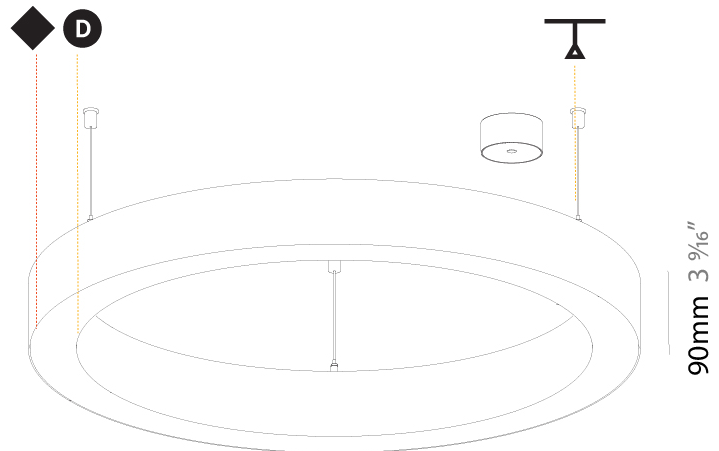

GENERAL

Series: Glorious
Subseries: Glorious Slim
Brand: Prolicht
Division: Architectural
Mounting Type: Suspension
Mounting Location: Ceiling
Subcategory: Ambient

PHYSICAL

Shape: Round
Diameter (mm): 800
Diameter (in): 31 1/2
Height (mm): 90
Height (in): 3 9/16
Max. Overall Height (mm): 2090
Max. Overall Height (in): 82 5/16
Light Distribution: Direct / Indirect
Weight (kg): 8.128
Weight (lbs): 17.92
Diffuser: PMMA - Opal or Micro-Prism
Fixture Finish: SSR / BKV / CWI / CRY / HAB / UFT / ITA / RUA / FTG / MYG / LOD / PUS / FRO / FUP / KIA / POP / BLS / SPG / MEY / GOH / GUM / CHC / COM / ABZ / JAG / OBR / MOS / ROR
Fixture Material: Aluminum
Cable Details: 2000mm or 6000mm Transparent Cable

ELECTRICAL

Lamp Type: LED (Zhaga Standard)
Input Wattage (W): 56 / 52.5
Total Output Wattage (W): 48 / 45
Dimming: Tri-Mode (Non-Dimming and Phase Dimming (120Vac only) and 0-10V Dimming)
Driver Included: Yes
Driver Location: Integrated
Driver Type: Constant Current - Universal
Driver Class: Class 2
Input Voltage (V): 120 - 277
Constant Current (MA): 350

LED

Color Temperature (°K): 3000 / 3500 / 4000
Max. Delivered Lumen (lm): 9830 / 10035 / 10240
CRI: >80 CRI
Lamp Life (hrs): 50000

OPTICAL

RATINGS AND CERTIFICATIONS

Certified By: Certified for North American Standards
IP rating: IP20

Ø 670mm 26 3/8"

Ø 800mm 31 1/2"

90mm 3 9/16"