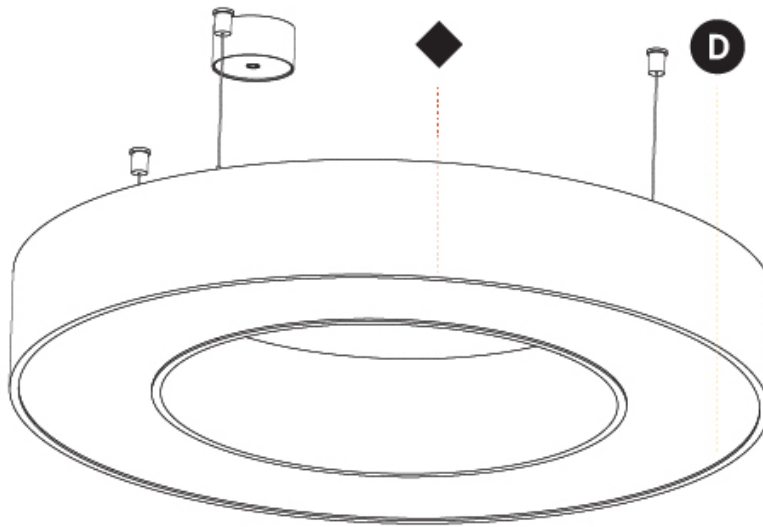

A30297-

PROJECT _____

TYPE _____

SPECIFIER _____

QUANTITY _____

DATE _____