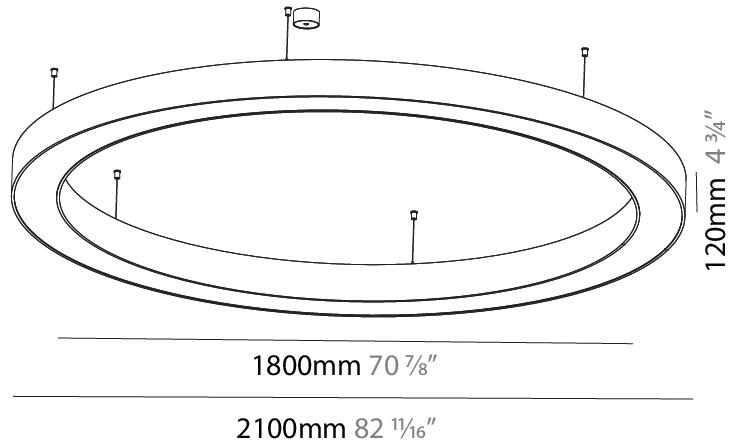

GENERAL

Series: Glorious
Subseries: Glorious
Brand: Prolight
Division: Architectural
Mounting Type: Suspension
Mounting Location: Ceiling
Subcategory: Ambient

PHYSICAL

Shape: Round
Diameter (mm): 2100
Diameter (in): 82 ¹¹/₁₆
Height (mm): 120
Height (in): 4 ³/₄
Max. Overall Height (mm): 2120
Max. Overall Height (in): 83 ⁷/₁₆
Light Distribution: Direct / Indirect
Weight (kg): 26.817
Weight (lbs): 59.12
Diffuser: PMMA - Opal
Fixture Finish: [SSR / BKV / CWI / CRY / HAB / UFT / ITA / RUA / FTG / MYG / LOD / PUS / FRO / FUP / KIA / POP / BLS / SPG / MEY / GOH / GUM / CHC / COM / ABZ / JAG / OBR / MOS / ROR](#)
Fixture Material: Aluminum

ELECTRICAL

Lamp Type: LED (Zhaga Standard)
Input Wattage (W): 165
Total Output Wattage (W): 132 / 105.6 (3500K)
Dimming: [Non-Dimming / Phase Dimming (120Vac only) / 0-10V Dimming](#)
Driver Included: Yes
Driver Location: Integrated
Driver Type: Constant Current - 120 / 277Vac
Driver Class: Class 2
Input Voltage (V): 120 - 277
Constant Current (MA): 350 / 700/600 (3500K)

LED

[Color Temperature (°K): 3000 / 3500 / 4000](#)
Max. Delivered Lumen (lm): 9690 / 10035 / 10240 Direct / 7670 / 7938 / 8100 Indirect
CRI: >80 CRI
Efficiency (%): 70
Lamp Life (hrs): 50000

OPTICAL

RATINGS AND CERTIFICATIONS

Certified By: Certified for North American Standards
IP rating: IP20

PROJECT
TYPE
SPECIFIER
QUANTITY
DATE