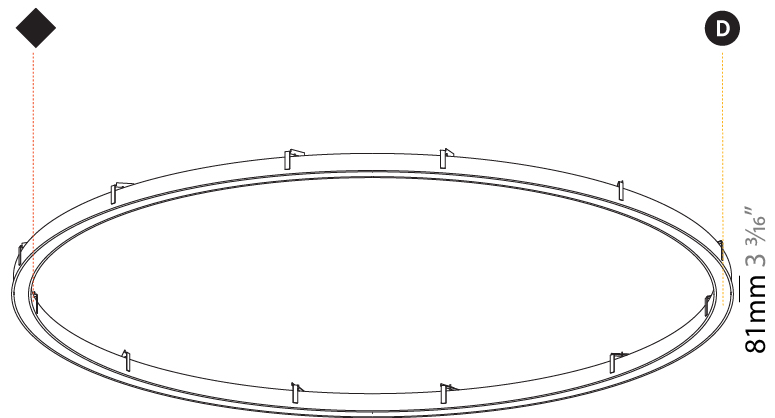

GENERAL

Series: Glorious
Subseries: Glorious Slim
Brand: Prolicht
Division: Architectural
Mounting Type: Recessed
Mounting Location: Ceiling
Subcategory: Ambient

PHYSICAL

Shape: Round
Diameter (mm): 3016
Diameter (in): 118 3/4
Height (mm): 81
Height (in): 3 3/16
Min. Recessing Depth (mm): 120
Min. Recessing Depth (in): 4 3/4
Light Distribution: Direct
Weight (kg): 27.132
Weight (lbs): 59.69
Diffuser: PMMA - Opal or Micro-Prism
Fixture Finish: SSR / BKV / CWI / CRY / HAB / UFT / ITA / RUA / FTG / MYG / LOD / PUS / FRO / FUP / KIA / POP / BLS / SPG / MEY / GOH / GUM / CHC / COM / ABZ / JAG / OBR / MOS / ROR
Fixture Material: Aluminum
Cut-out Measurements: 3007mm / 118 3/8" x 2863mm / 112 11/16"

ELECTRICAL

Lamp Type: LED (Zhaga Standard)
Input Wattage (W): 224
Total Output Wattage (W): 192
Dimming: Tri-Mode (Non-Dimming and Phase Dimming (120Vac only) and 0-10V Dimming)
Driver Included: Yes
Driver Location: Integrated
Driver Type: Constant Current - Universal
Driver Class: Class 2
Input Voltage (V): 120 - 277
Constant Current (MA): 350

LED

Color Temperature (°K): 3000 / 3500 / 4000
Max. Delivered Lumen (lm): 27160 / 27724 / 28290
CRI: >80 CRI
Efficiency (%): 0.884
Lamp Life (hrs): 50000

OPTICAL

RATINGS AND CERTIFICATIONS

Certified By: Certified for North American Standards
IP rating: IP20

Ø 2854mm 112 3/8"
Ø 3016mm 118 3/4"

3007mm x 2863mm
118 3/8" x 112 11/16"

120mm
4 3/4"

10 - 30mm
3/8" - 1 3/16"