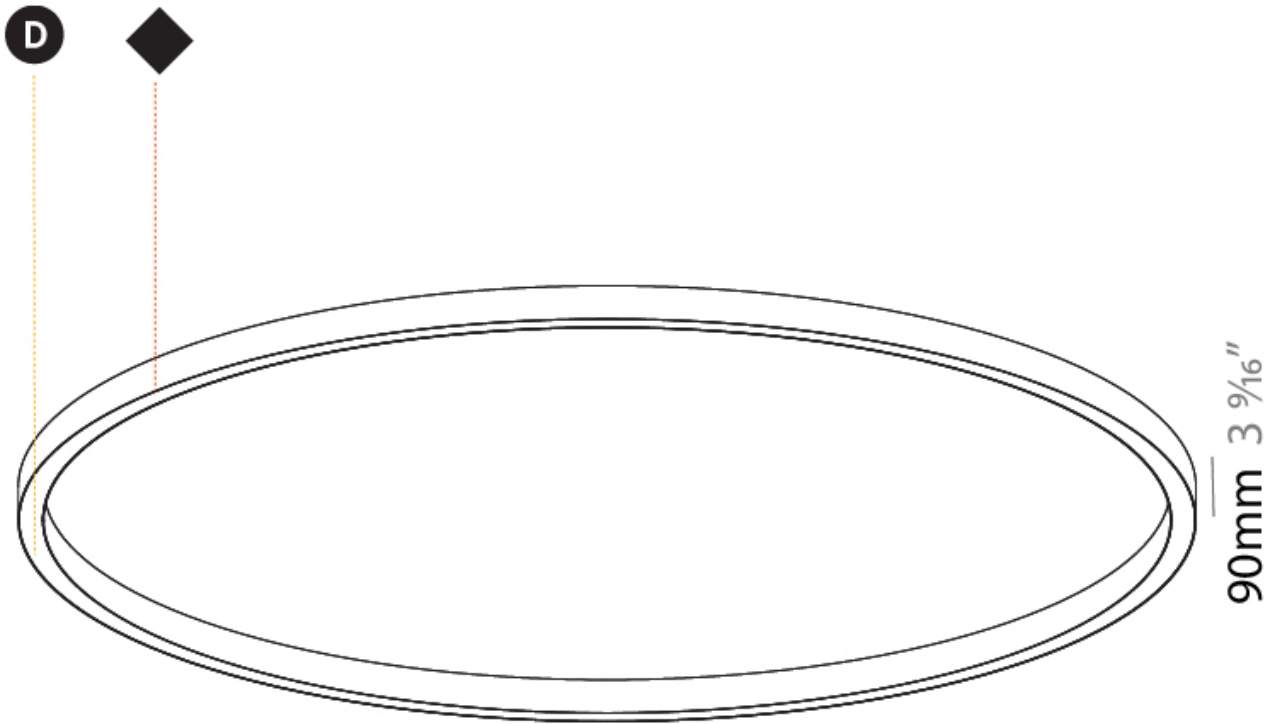

A3D022-

PROJECT	_____
TYPE	_____
SPECIFIER	_____
QUANTITY	_____
DATE	_____

Ø 5070mm 199 5/8"

Ø 5200mm 204 3/4 "

A