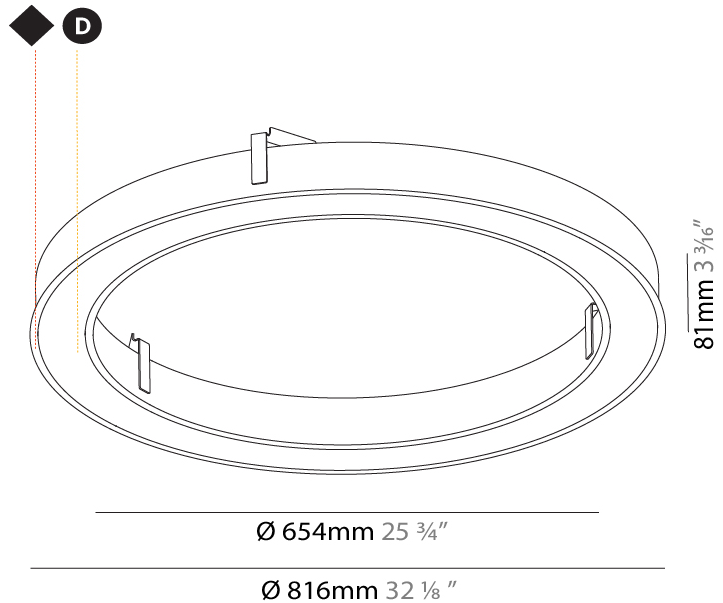

GENERAL

Series: Glorious
Subseries: Glorious Slim
Brand: Prolight
Division: Architectural
Mounting Type: Recessed
Mounting Location: Ceiling
Subcategory: Ambient

PHYSICAL

Shape: Round
Diameter (mm): 816
Diameter (in): 32 1/8
Height (mm): 81
Height (in): 3 3/16
Min. Recessing Depth (mm): 120
Min. Recessing Depth (in): 4 3/4
Light Distribution: Direct
Weight (kg): 6.755
Weight (lbs): 14.89
Diffuser: PMMA - Opal or Micro-Prism
Fixture Finish: SSR / BKV / CWI / CRY / HAB / UFT / ITA / RUA / FTG / MYG / LOD / PUS / FRO / FUP / KIA / POP / BLS / SPG / MEY / GOH / GUM / CHC / COM / ABZ / JAG / OBR / MOS / ROR
Fixture Material: Aluminum
Cut-out Measurements: 807mm / 31 3/4" x 663mm / 26 1/8"

ELECTRICAL

Lamp Type: LED (Zhaga Standard)
Input Wattage (W): 56
Total Output Wattage (W): 48
Dimming: Tri-Mode (Non-Dimming and Phase Dimming (120Vac only) and 0-10V Dimming)
Driver Included: Yes
Driver Location: Integrated
Driver Type: Constant Current - Universal
Driver Class: Class 2
Input Voltage (V): 120 - 277
Constant Current (MA): 350

LED

Color Temperature (°K): 3000 / 3500 / 4000
Max. Delivered Lumen (lm): 5450 / 5557 / 5670
CRI: >80 CRI
Efficiency (%): 0.884
Lamp Life (hrs): 50000

OPTICAL

RATINGS AND CERTIFICATIONS

Certified By: Certified for North American Standards
IP rating: IP20

807mm x 663mm
31 3/4" x 26 1/8"

120mm
4 3/4"

10 - 30mm
3/8" - 1 3/16"