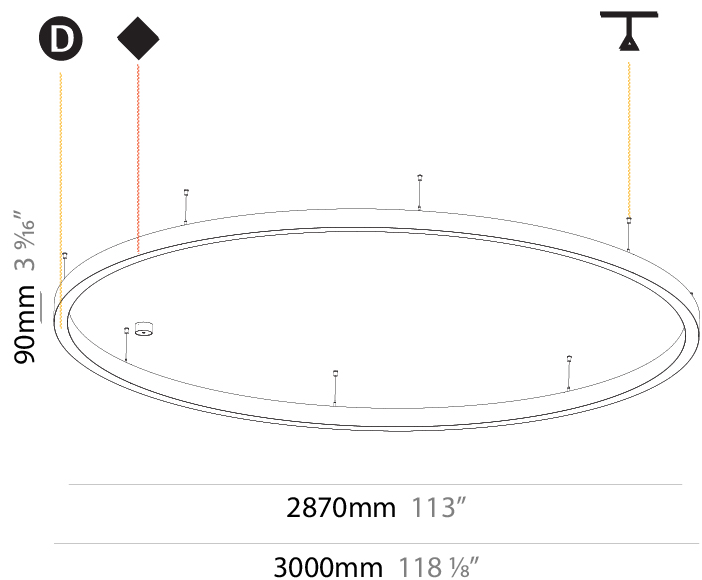

GENERAL

Series: Glorious
Subseries: Glorious Slim
Brand: Prolicht
Division: Architectural
Mounting Type: Suspension
Mounting Location: Ceiling
Subcategory: Ambient

PHYSICAL

Shape: Round
Diameter (mm): 3000
Diameter (in): 118 1/8
Depth (mm): 90
Depth (in): 3 9/16
Max. Overall Height (mm): 2090
Max. Overall Height (in): 82 5/16
Light Distribution: Direct
Weight (kg): 27.55
Weight (lbs): 60.75
Diffuser: PMMA - Opal or Micro-Prism
Fixture Finish: SSR / BKV / CWI / CRY / HAB / UFT / ITA / RUA / FTG / MYG / LOD / PUS / FRO / FUP / KIA / POP / BLS / SPG / MEY / GOH / GUM / CHC / COM / ABZ / JAG / OBR / MOS / ROR
Fixture Material: Aluminum
Cable Details: 2000mm or 6000mm Transparent Cable

ELECTRICAL

Lamp Type: LED (Zhaga Standard)
Input Wattage (W): 227.2
Total Output Wattage (W): 192
Dimming: Tri-Mode (Non-Dimming and Phase Dimming (120Vac only) and 0-10V Dimming)
Driver Included: Yes
Driver Location: Integrated
Driver Type: Constant Current - Universal
Driver Class: Class 2
Input Voltage (V): 120 - 277
Constant Current (MA): 350

LED

Color Temperature (°K): 3000 / 3500 / 4000
Max. Delivered Lumen (lm): 27160 / 27724 / 28290
CRI: >80 CRI
Efficiency (%): 88
Lamp Life (hrs): 50000

OPTICAL

RATINGS AND CERTIFICATIONS

Certified By: Certified for North American Standards
IP rating: IP20