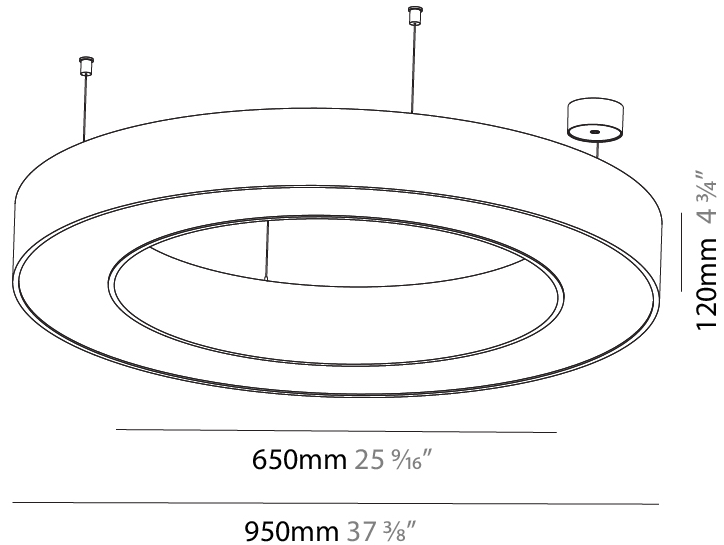

GENERAL

Series: Glorious
Subseries: Glorious
Brand: Prolicht
Division: Architectural
Mounting Type: Suspension
Mounting Location: Ceiling
Subcategory: Ambient

PHYSICAL

Shape: Round
Diameter (mm): 950
Diameter (in): 37 ³/₈
Height (mm): 120
Height (in): 4 ³/₄
Max. Overall Height (mm): 2120
Max. Overall Height (in): 83 ⁷/₁₆
Light Distribution: Direct
Weight (kg): 9.172
Weight (lbs): 20.22
Diffuser: [PMMA - Opal or Micro-Prism](#)
Fixture Finish: [SSR / BKV / CWI / CRY / HAB / UFT / ITA / RUA / FTG / MYG / LOD / PUS / FRO / FUP / KIA / POP / BLS / SPG / MEY / GOH / GUM / CHC / COM / ABZ / JAG / OBR / MOS / ROR](#)
Fixture Material: Aluminum

ELECTRICAL

Lamp Type: LED (Zhaga Standard)
Input Wattage (W): 45
Total Output Wattage (W): 36 / 28.8 (3500K)
Dimming: [Non-Dimming / Phase Dimming (120Vac only) / 0-10V Dimming](#)
Driver Included: Yes
Driver Location: Integrated
Driver Type: Constant Current
Driver Class: Class 2
Input Voltage (V): 120 - 277
Constant Current (MA): 350 / 900 (3500K)

LED

[Color Temperature (°K): 3000 / 3500 / 4000](#)
Max. Delivered Lumen (lm): 4150 / 4302 / 4390
CRI: >80 CRI
Efficiency (%): 65
Lamp Life (hrs): 50000

OPTICAL

RATINGS AND CERTIFICATIONS

Certified By: Certified for North American Standards
IP rating: IP20