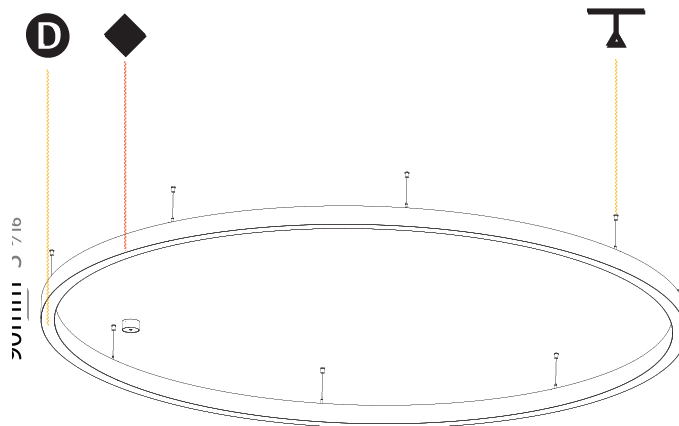

GENERAL

Series: Glorious
Subseries: Glorious Slim
Brand: Prolicht
Division: Architectural
Mounting Type: Suspension
Mounting Location: Ceiling
Subcategory: Ambient

PHYSICAL

Shape: Round
Diameter (mm): 3000
Diameter (in): 118 1/8
Height (mm): 90
Height (in): 3 9/16
Max. Overall Height (mm): 2090
Max. Overall Height (in): 82 5/16
Light Distribution: Direct / Indirect
Weight (kg): 31.716
Weight (lbs): 69.93
Diffuser: [PMMA - Opal or Micro-Prism](#)
Fixture Finish: [SSR / BKV / CWI / CRY / HAB / UFT / ITA / RUA / FTG / MYG / LOD / PUS / FRO / FUP / KIA / POP / BLS / SPG / MEY / GOH / GUM / CHC / COM / ABZ / JAG / OBR / MOS / ROR](#)
Fixture Material: Aluminum
Cable Details: 2000mm or 6000mm Transparent Cable

ELECTRICAL

Lamp Type: LED (Zhaga Standard)
Input Wattage (W): 224 / 112
Total Output Wattage (W): 192 / 84
Dimming: [Tri-Mode (Non-Dimming and Phase Dimming (120Vac only) and 0-10V Dimming)](#)
Driver Included: Yes
Driver Location: Integrated
Driver Type: Constant Current - Universal
Driver Class: Class 2
Input Voltage (V): 120 - 277
Constant Current (MA): 350

LED

Color Temperature (°K): 3000 / 3500 / 4000
Max. Delivered Lumen (lm): 38980 / 39798 / 40610
CRI: >80 CRI
Lamp Life (hrs): 50000

OPTICAL

RATINGS AND CERTIFICATIONS

Certified By: Certified for North American Standards
IP rating: IP20

2870mm 113"

3000mm 118 1/8"