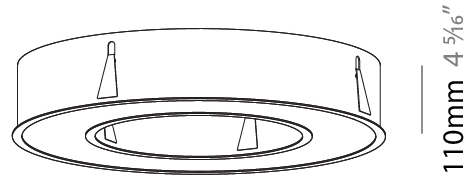

GENERAL

Series: Glorious
Subseries: Glorious
Brand: Prolight
Division: Architectural
Mounting Type: Recessed
Mounting Location: Ceiling
Subcategory: Ambient

PHYSICAL

Shape: Round
Diameter (mm): 770
Diameter (in): 30 ⁵/₁₆
Height (mm): 110
Height (in): 4 ⁵/₁₆
Min. Recessing Depth (mm): 120
Min. Recessing Depth (in): 4 ³/₄
Light Distribution: Direct
Weight (kg): 9.285
Weight (lbs): 20.47
Diffuser: PMMA - Opal or Micro-Prism
Fixture Finish: SSR / BKV / CWI / CRY / HAB / UFT / ITA / RUA / FTG / MYG / LOD / PUS / FRO / FUP / KIA / POP / BLS / SPG / MEY / GOH / GUM / CHC / COM / ABZ / JAG / OBR / MOS / ROR
Fixture Material: Aluminum
Cut-out Measurements: 760mm / 29 15/16" x 440mm / 17 5/16"

ELECTRICAL

Lamp Type: LED (Zhaga Standard)
Input Wattage (W): 30
Total Output Wattage (W): 24 / 19.2 (3500K)
Dimming: Non-Dimming / Phase Dimming (120Vac only) / 0-10V Dimming
Driver Included: Yes
Driver Location: Integrated
Driver Type: Constant Current - 120 / 277Vac
Driver Class: Class 2
Input Voltage (V): 120 - 277
Constant Current (MA): 350 / 600 (3500K)

LED

Color Temperature (°K): 3000 / 3500 / 4000
Max. Delivered Lumen (lm): 2770 / 2862 / 2920
CRI: >80 CRI
Efficiency (%): 65
Lamp Life (hrs): 50000

OPTICAL

RATINGS AND CERTIFICATIONS

Certified By: Certified for North American Standards
IP rating: IP20

Ø 428mm 16 7/8"

Ø 770mm 30 5/16"

110mm 4 5/16"

760mm x 440mm
29 15/16" x 17 5/16"

120mm
4 3/4"

10 - 15mm
3/8" - 9/16"