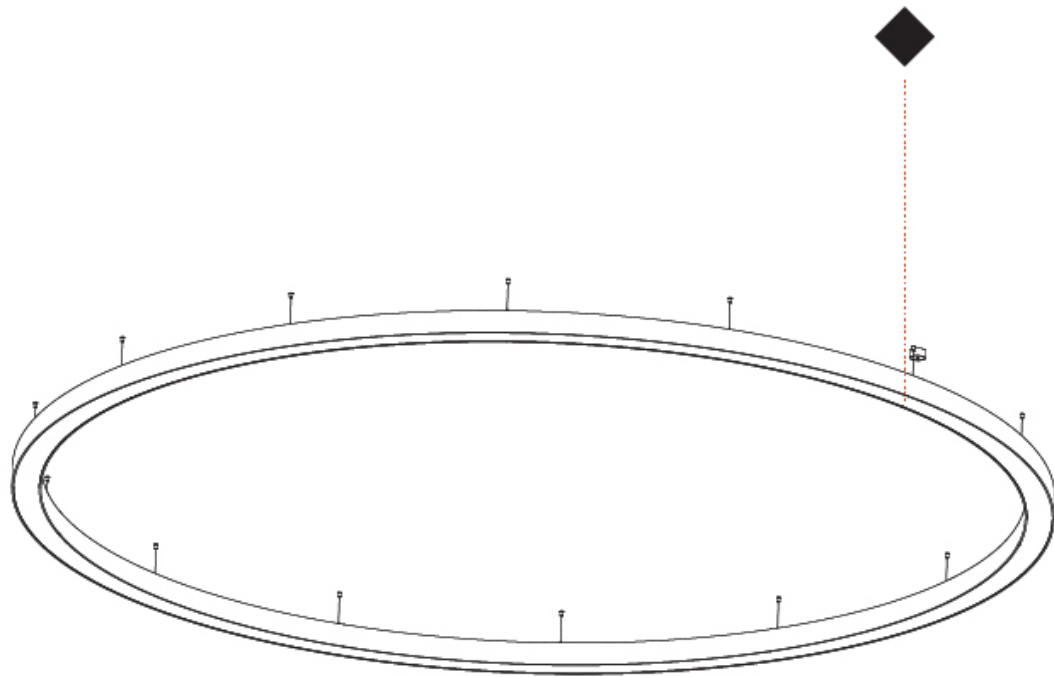

A30547-

PROJECT	_____
TYPE	_____
SPECIFIER	_____
QUANTITY	_____
DATE	_____