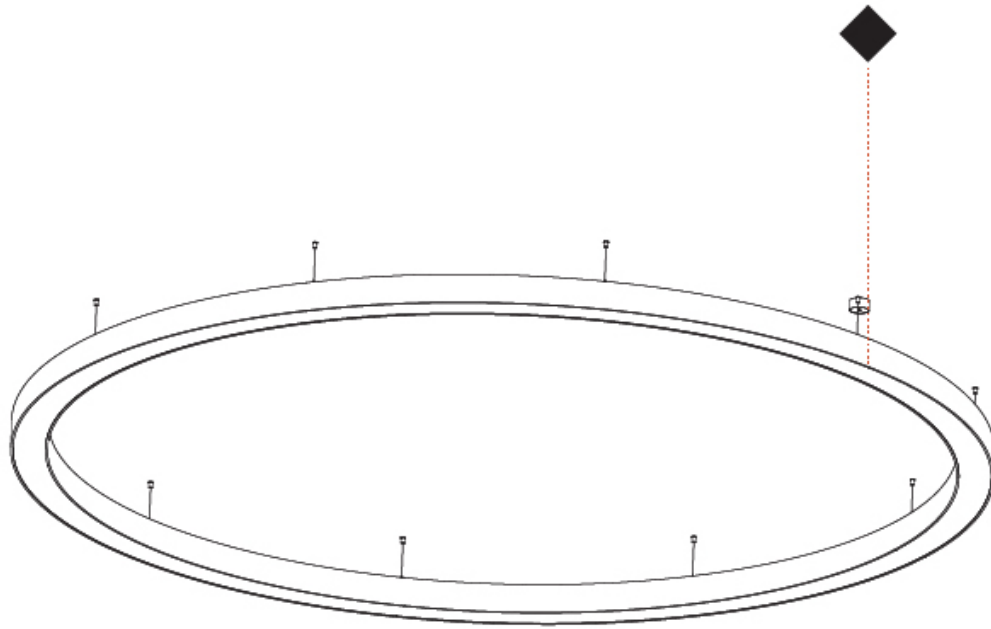

A30545-

PROJECT _____

TYPE _____

SPECIFIER _____

QUANTITY _____

DATE _____

A