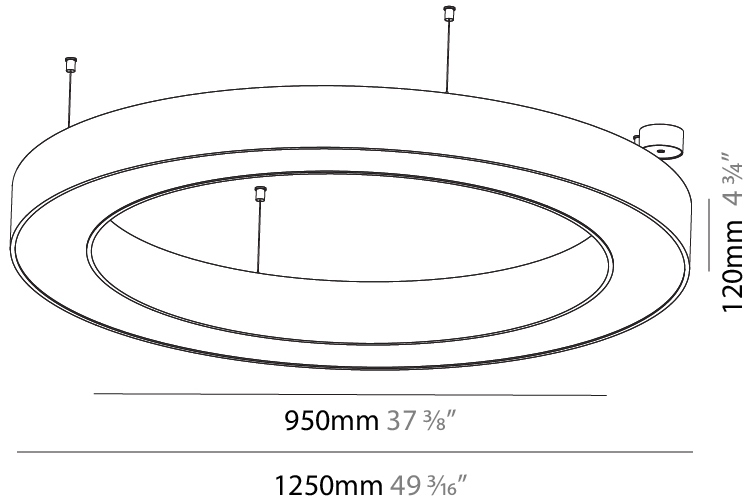

GENERAL

Series: Glorious
Subseries: Glorious
Brand: Prolicht
Division: Architectural
Mounting Type: Suspension
Mounting Location: Ceiling
Subcategory: Ambient

PHYSICAL

Shape: Round
Diameter (mm): 1250
Diameter (in): 49 3/16
Height (mm): 120
Height (in): 4 3/4
Max. Overall Height (mm): 2120
Max. Overall Height (in): 83 7/16
Light Distribution: Direct / Indirect
Weight (kg): 13.475
Weight (lbs): 29.70
Diffuser: [PMMA - Opal or Micro-Prism](#)
Fixture Finish: [SSR / BKV / CWI / CRY / HAB / UFT / ITA / RUA / FTG / MYG / LOD / PUS / FRO / FUP / KIA / POP / BLS / SPG / MEY / GOH / GUM / CHC / COM / ABZ / JAG / OBR / MOS / ROR](#)
Fixture Material: Aluminum

ELECTRICAL

Lamp Type: LED (Zhaga Standard)
Input Wattage (W): 90
Total Output Wattage (W): 72 / 57.6 (3500K)
Dimming: [Non-Dimming / Phase Dimming (120Vac only) / 0-10V Dimming](#)
Driver Included: Yes
Driver Location: Integrated
Driver Type: Constant Current
Driver Class: Class 2
Input Voltage (V): 120 - 277
Constant Current (MA): 350 / 1200/600 (3500K)

LED

[Color Temperature (°K): 3000 / 3500 / 4000](#)
Max. Delivered Lumen (lm): 5540 / 5733 / 5850 Direct / 3830 / 3969 / 4050 Indirect
CRI: >80 CRI
Efficiency (%): 68
Lamp Life (hrs): 50000

OPTICAL

RATINGS AND CERTIFICATIONS

Certified By: Certified for North American Standards
IP rating: IP20