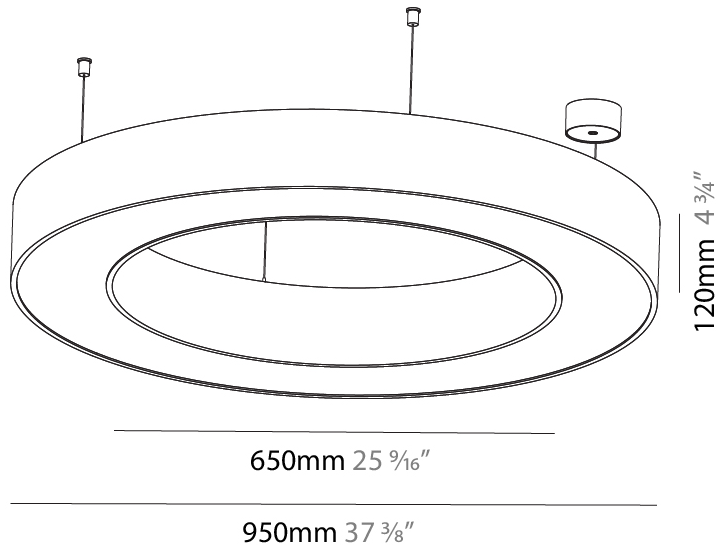

GENERAL

Series: Glorious
Subseries: Glorious
Brand: Prolicht
Division: Architectural
Mounting Type: Suspension
Mounting Location: Ceiling
Subcategory: Ambient

PHYSICAL

Shape: Round
Diameter (mm): 950
Diameter (in): 37 ³/₈
Height (mm): 120
Height (in): 4 ³/₄
Max. Overall Height (mm): 2120
Max. Overall Height (in): 83 ⁷/₁₆
Light Distribution: Direct / Indirect
Weight (kg): 10.395
Weight (lbs): 22.92
Diffuser: PMMA - Opal or Micro-Prism
Fixture Finish: SSR / BKV / CWI / CRY / HAB / UFT / ITA / RUA / FTG / MYG / LOD / PUS / FRO / FUP / KIA / POP / BLS / SPG / MEY / GOH / GUM / CHC / COM / ABZ / JAG / OBR / MOS / ROR
Fixture Material: Aluminum

ELECTRICAL

Lamp Type: LED (Zhaga Standard)
Input Wattage (W): 58.5
Total Output Wattage (W): 52 / 41.6 (3500K)
Dimming: Non-Dimming / Phase Dimming (120Vac only) / 0-10V Dimming
Driver Included: Yes
Driver Location: Integrated
Driver Type: Constant Current
Driver Class: Class 2
Input Voltage (V): 120 - 277
Constant Current (MA): 350 / 900/400 (3500K)

LED

Color Temperature (°K): 3000 / 3500 / 4000
Max. Delivered Lumen (lm): 4150 / 4302 / 4390 Direct / 1850/ 1911 / 150
CRI: >80 CRI
Efficiency (%): 69
Lamp Life (hrs): 50000

OPTICAL

RATINGS AND CERTIFICATIONS

Certified By: Certified for North American Standards
IP rating: IP20