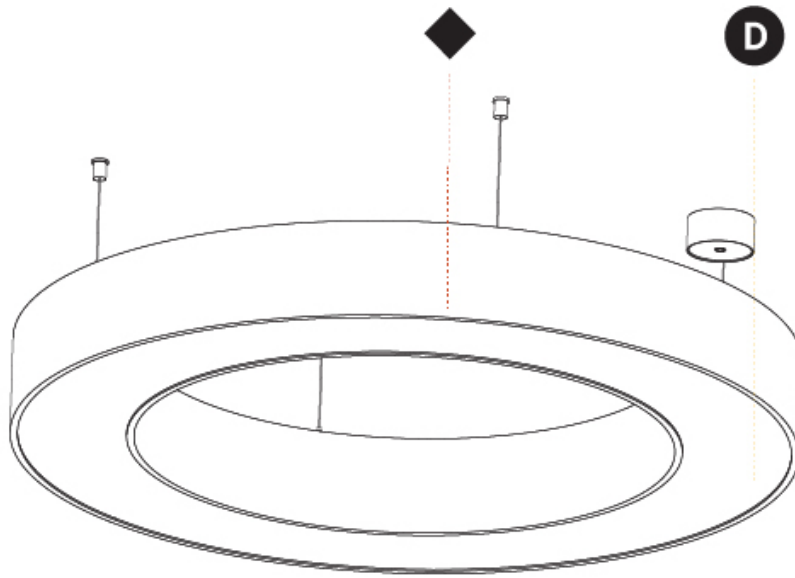

A30303-

PROJECT _____

TYPE _____

SPECIFIER _____

QUANTITY _____

DATE _____

A