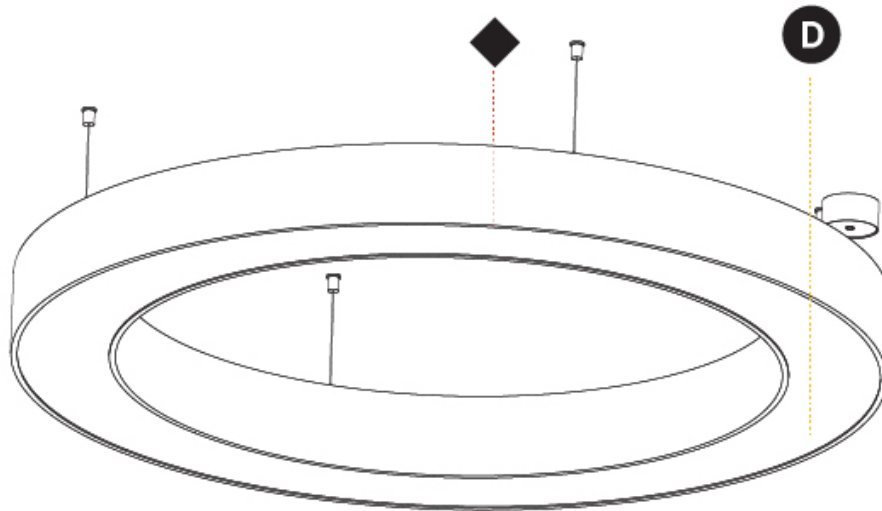

A30231-

PROJECT _____

TYPE _____

SPECIFIER _____

QUANTITY _____

DATE _____