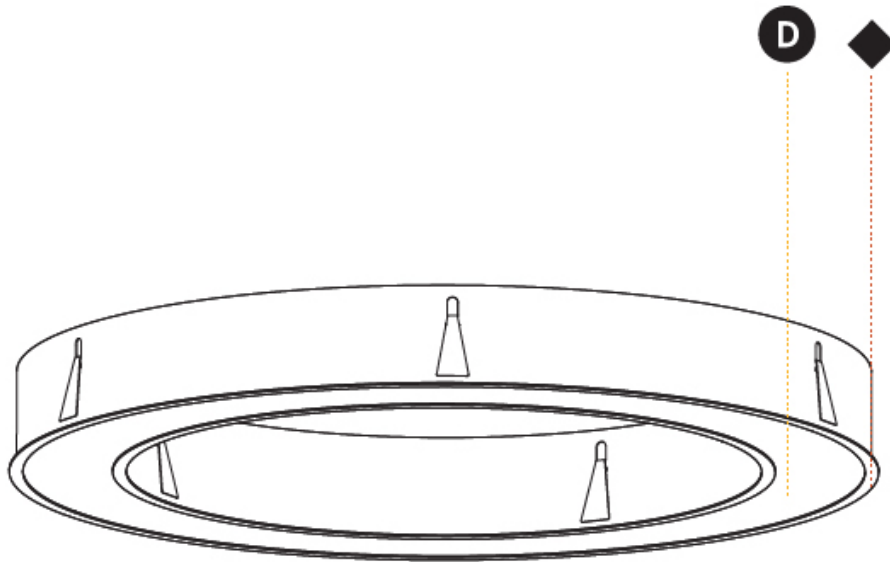

A37507-

PROJECT

TYPE

SPECIFIER

QUANTITY

DATE