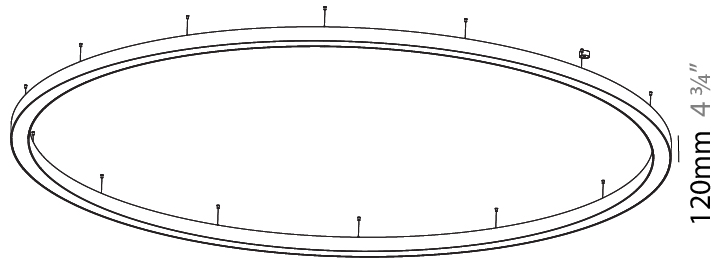

GENERAL

Series: Glorious
Subseries: Glorious
Brand: Prolicht
Division: Architectural
Mounting Type: Suspension
Mounting Location: Ceiling
Subcategory: Ambient

PHYSICAL

Shape: Round
Diameter (mm): 5400
Diameter (in): 212 ⁵/₈
Depth (mm): 120
Depth (in): 4 ³/₄
Max. Overall Height (mm): 2120
Max. Overall Height (in): 83 ⁷/₁₆
Light Distribution: Direct
Weight (kg): 69.5
Weight (lbs): 152.9
Diffuser: PMMA - Opal or Micro-Prism
Fixture Finish: [SSR / BKV / CWI / CRY / HAB / UFT / ITA / RUA / FTG / MYG / LOD / PUS / FRO / FUP / KIA / POP / BLS / SPG / MEY / GOH / GUM / CHC / COM / ABZ / JAG / OBR / MOS / ROR](#)
Fixture Material: Aluminum

ELECTRICAL

Lamp Type: LED (Zhaga Standard)
Input Wattage (W): 280
Total Output Wattage (W): 224 / 179.2 (3500K)
Dimming: [Non-Dimming / Phase Dimming (120Vac only) / 0-10V Dimming](#)
Driver Included: Yes
Driver Location: Integrated
Driver Type: Constant Current
Driver Class: Class 2
Input Voltage (V): 120 - 277
Constant Current (MA): 350 / 1400 (3500K)

LED

Color Temperature (°K): [3000 / 3500 / 4000](#)
Max. Delivered Lumen (lm): 25840 / 26754 / 27300
CRI: >80 CRI
Efficiency (%): 65
Lamp Life (hrs): 50000

OPTICAL

RATINGS AND CERTIFICATIONS

Certified By: Certified for North American Standards
IP rating: IP20