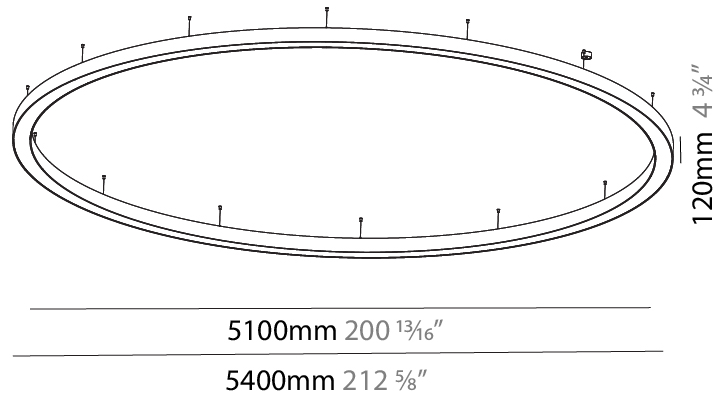

GENERAL

Series: Glorious
Subseries: Glorious
Brand: Prolight
Division: Architectural
Mounting Type: Suspension
Mounting Location: Ceiling
Subcategory: Ambient

PHYSICAL

Shape: Round
Diameter (mm): 5400
Diameter (in): 212 ⁵/₈
Height (mm): 120
Height (in): 4 ³/₄
Max. Overall Height (mm): 2120
Max. Overall Height (in): 83 ⁷/₁₆
Light Distribution: Direct / Indirect
Weight (kg): 71.452
Weight (lbs): 157.19
Diffuser: PMMA - Opal or Micro-Prism
Fixture Finish: SSR / BKV / CWI / CRY / HAB / UFT / ITA / RUA / FTG / MYG / LOD / PUS / FRO / FUP / KIA / POP / BLS / SPG / MEY / GOH / GUM / CHC / COM / ABZ / JAG / OBR / MOS / ROR
Fixture Material: Aluminum

ELECTRICAL

Lamp Type: LED (Zhaga Standard)
Input Wattage (W): 405
Total Output Wattage (W): 324 / 259.2 (3500K)
Dimming: Non-Dimming / Phase Dimming (120Vac only) / 0-10V Dimming
Driver Included: Yes
Driver Location: Integrated
Driver Type: Constant Current - 120 / 277Vac
Driver Class: Class 2
Input Voltage (V): 120 - 277
Constant Current (MA): 350 / 800/500 (3500K)

LED

Color Temperature (°K): 3000 / 3500 / 4000
Max. Delivered Lumen (lm): 25840 / 26754 / 27300 Direct / 19620 / 2031 / 20720 Indirect
CRI: >80 CRI
Efficiency (%): 70
Lamp Life (hrs): 50000

OPTICAL

RATINGS AND CERTIFICATIONS

Certified By: Certified for North American Standards
IP rating: IP20