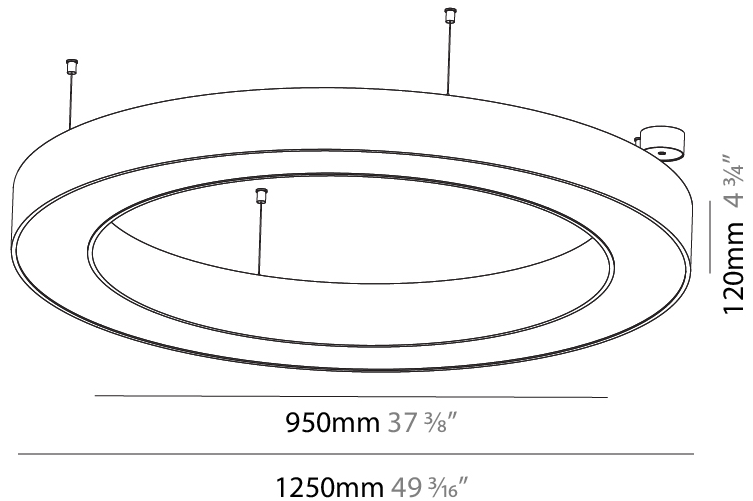

GENERAL

Series: Glorious
Subseries: Glorious
Brand: Prolight
Division: Architectural
Mounting Type: Suspension
Mounting Location: Ceiling
Subcategory: Ambient

PHYSICAL

Shape: Round
Diameter (mm): 1250
Diameter (in): 49 ³/₁₆
Height (mm): 120
Height (in): 4 ³/₄
Max. Overall Height (mm): 2120
Max. Overall Height (in): 83 ⁷/₁₆
Light Distribution: Direct
Weight (kg): 12.847
Weight (lbs): 28.26
Diffuser: [PMMA - Opal or Micro-Prism](#)
Fixture Finish: [SSR / BKV / CWI / CRY / HAB / UFT / ITA / RUA / FTG / MYG / LOD / PUS / FRO / FUP / KIA / POP / BLS / SPG / MEY / GOH / GUM / CHC / COM / ABZ / JAG / OBR / MOS / ROR](#)
Fixture Material: Aluminum

ELECTRICAL

Lamp Type: LED (Zhaga Standard)
Input Wattage (W): 60
Total Output Wattage (W): 48 / 38.4 (3500K)
Dimming: [Non-Dimming / Phase Dimming (120Vac only) / 0-10V Dimming](#)
Driver Included: Yes
Driver Location: Integrated
Driver Type: Constant Current
Driver Class: Class 2
Input Voltage (V): 120 - 277
Constant Current (MA): 350 / 1200 (3500K)

LED

Color Temperature (°K): [3000 / 3500 / 4000](#)
Max. Delivered Lumen (lm): 5540 / 5733 / 5850
CRI: >80 CRI
Efficiency (%): 0.65
Lamp Life (hrs): 50000

OPTICAL

RATINGS AND CERTIFICATIONS

Certified By: Certified for North American Standards
IP rating: IP20