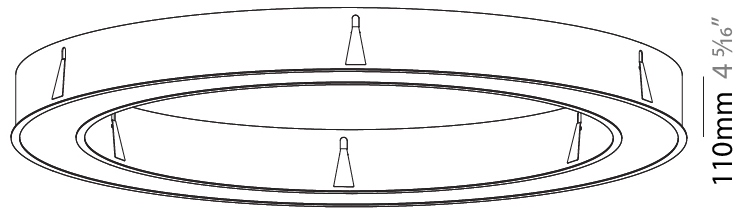

GENERAL

Series: Glorious
Subseries: Glorious
Brand: Prolicht
Division: Architectural
Mounting Type: Recessed
Mounting Location: Ceiling
Subcategory: Ambient

PHYSICAL

Shape: Round
Diameter (mm): 1570
Diameter (in): 61 ¹³/₁₆
Height (mm): 110
Height (in): 4 ⁵/₁₆
Min. Recessing Depth (mm): 120
Min. Recessing Depth (in): 4 ³/₄
Light Distribution: Direct
Weight (kg): 16.624
Weight (lbs): 36.65
Diffuser: PMMA - Opal or Micro-Prism
Fixture Finish: SSR / BKV / CWI / CRY / HAB / UFT / ITA / RUA / FTG / MYG / LOD / PUS / FRO / FUP / KIA / POP / BLS / SPG / MEY / GOH / GUM / CHC / COM / ABZ / JAG / OBR / MOS / ROR
Fixture Material: Aluminum
Cut-out Measurements: 1560mm / 61 7/16" x 1240mm / 48 13/16"

ELECTRICAL

Lamp Type: LED (Zhaga Standard)
Input Wattage (W): 75
Total Output Wattage (W): 60 / 48 (3500K)
Dimming: Non-Dimming / Phase Dimming (120Vac only) / 0-10V Dimming
Driver Included: Yes
Driver Location: Integrated
Driver Type: Constant Current - 120 / 277Vac
Driver Class: Class 2
Input Voltage (V): 120 - 277
Constant Current (MA): 350 / 700/800 (3500K)

LED

Color Temperature (°K): 3000 / 3500 / 4000
Max. Delivered Lumen (lm): 6920 / 7164 / 7310
CRI: >80 CRI
Efficiency (%): 65
Lamp Life (hrs): 50000

OPTICAL

RATINGS AND CERTIFICATIONS

Certified By: Certified for North American Standards
IP rating: IP20

PROJECT
TYPE
SPECIFIER
QUANTITY
DATE

Ø 1228mm 48 3/8"

Ø 1570mm 61 13/16"

1560mm x 1240mm
61 7/16" x 48 13/16"

120mm
4 3/4"

10 - 15mm
3/8" - 9/16"