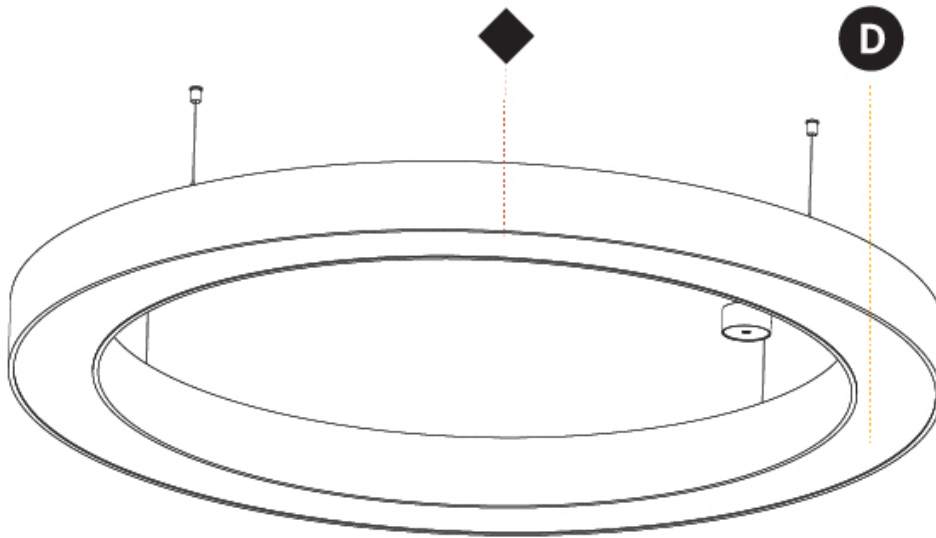

A30315-

PROJECT	_____
TYPE	_____
SPECIFIER	_____
QUANTITY	_____
DATE	_____