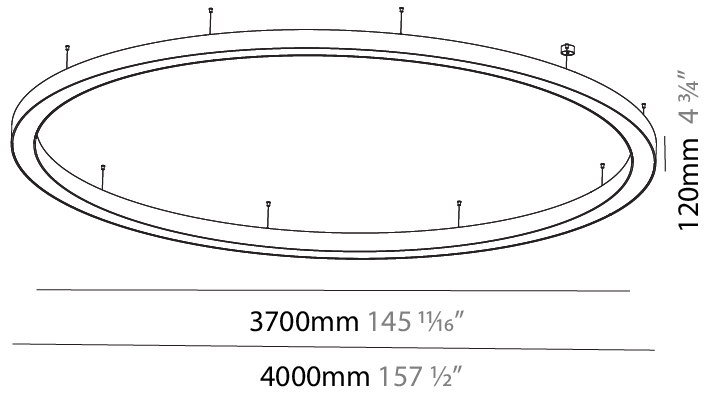

GENERAL

Series: Glorious
Subseries: Glorious
Brand: Prolicht
Division: Architectural
Mounting Type: Suspension
Mounting Location: Ceiling
Subcategory: Ambient

PHYSICAL

Shape: Round
Diameter (mm): 4000
Diameter (in): 157 1/2
Depth (mm): 120
Depth (in): 4 3/4
Max. Overall Height (mm): 2120
Max. Overall Height (in): 83 7/16
Light Distribution: Direct / Indirect
Weight (kg): 53.026
Weight (lbs): 116.66
Diffuser: PMMA - Opal or Micro-Prism
Fixture Finish: SSR / BKV / CWI / CRY / HAB / UFT / ITA / RUA / FTG / MYG / LOD / PUS / FRO / FUP / KIA / POP / BLS / SPG / MEY / GOH / GUM / CHC / COM / ABZ / JAG / OBR / MOS / ROR
Fixture Material: Aluminum

ELECTRICAL

Lamp Type: LED (Zhaga Standard)
Input Wattage (W): 300
Total Output Wattage (W): 240 / 192 (3500K)
Dimming: Non-Dimming / Phase Dimming (120Vac only) / 0-10V Dimming
Driver Included: Yes
Driver Location: Integrated
Driver Type: Constant Current - 120 / 277Vac
Driver Class: Class 2
Input Voltage (V): 120 - 277
Constant Current (MA): 350 / 1000 (3500K)

LED

Color Temperature (°K): 3000 / 3500 / 4000
Max. Delivered Lumen (lm): 18460 / 19110 / 19500 Direct / 12780 / 13230 / 13500 Indirect
CRI: >80 CRI
Efficiency (%): 70
Lamp Life (hrs): 50000

OPTICAL

RATINGS AND CERTIFICATIONS

Certified By: Certified for North American Standards
IP rating: IP20

PROJECT
TYPE
SPECIFIER
QUANTITY
DATE