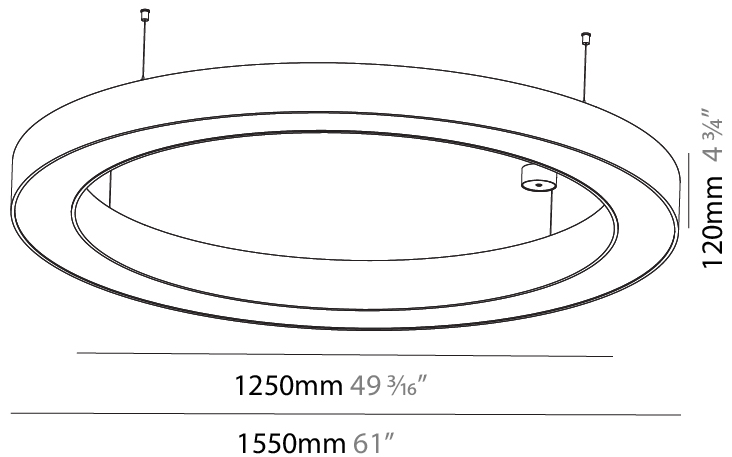

GENERAL

Series: Glorious
Subseries: Glorious
Brand: Prolicht
Division: Architectural
Mounting Type: Suspension
Mounting Location: Ceiling
Subcategory: Ambient

PHYSICAL

Shape: Round
Diameter (mm): 1550
Diameter (in): 61
Height (mm): 120
Height (in): 4 ¾
Max. Overall Height (mm): 2120
Max. Overall Height (in): 83 7/16
Light Distribution: Direct
Weight (kg): 16.737
Weight (lbs): 36.82
Diffuser: PMMA - Opal or Micro-Prism
Fixture Finish: SSR / BKV / CWI / CRY / HAB / UFT / ITA / RUA / FTG / MYG / LOD / PUS / FRO / FUP / KIA / POP / BLS / SPG / MEY / GOH / GUM / CHC / COM / ABZ / JAG / OBR / MOS / ROR
Fixture Material: Aluminum

ELECTRICAL

Lamp Type: LED (Zhaga Standard)
Input Wattage (W): 75
Total Output Wattage (W): 60 / 48 (3500K)
Dimming: Non-Dimming / Phase Dimming (120Vac only) / 0-10V Dimming
Driver Included: Yes
Driver Location: Integrated
Driver Type: Constant Current
Driver Class: Class 2
Input Voltage (V): 120 - 277
Constant Current (MA): 350 / 700/800 (3500K)

LED

Color Temperature (°K): 3000 / 3500 / 4000
Max. Delivered Lumen (lm): 6920 / 7164 / 7310
CRI: >80 CRI
Efficiency (%): 0.65
Lamp Life (hrs): 50000

OPTICAL

RATINGS AND CERTIFICATIONS

Certified By: Certified for North American Standards
IP rating: IP20