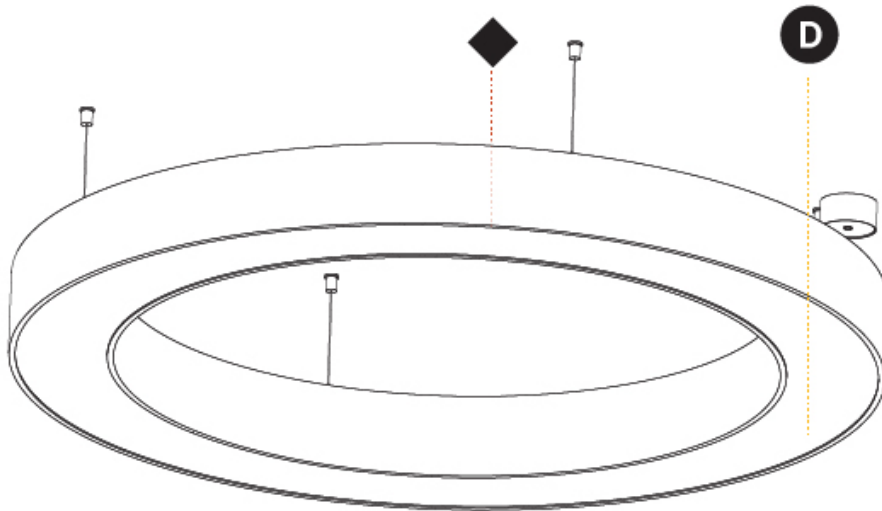

A30309-

PROJECT _____

TYPE _____

SPECIFIER _____

QUANTITY _____

DATE _____