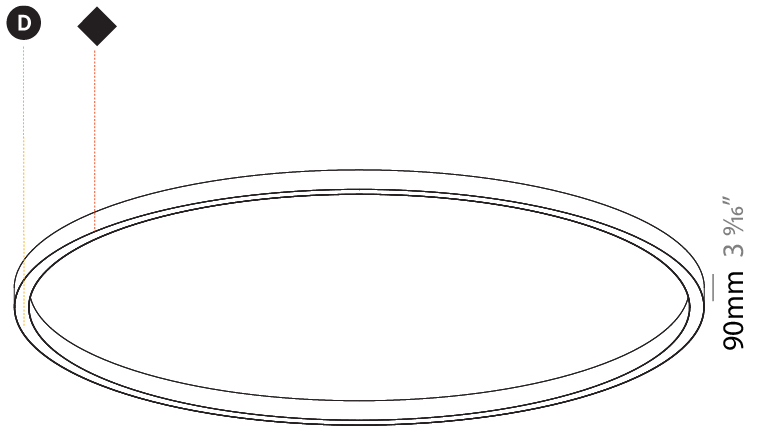

1. To build a product code in our configurator select the specify button on the base model # product page
2. To build a manual product code on this datasheet choose from the options listed below in blue font and add the suffix to the base model #

GENERAL

Series: Glorious
Subseries: Glorious Slim
Brand: Prolicht
Division: Architectural
Mounting Type: Surface
Mounting Location: Ceiling
Subcategory: Ambient

PHYSICAL

Shape: Round
Diameter (mm): 3000
Diameter (in): 118 1/8
Height (mm): 90
Height (in): 3 9/16
Light Distribution: Direct
Weight (kg): 26.284
Weight (lbs): 57.83
Diffuser: PMMA - Opal or Micro-Prism
Fixture Finish: SSR / BKV / CWI / CRY / HAB / UFT / ITA / RUA / FTG / MYG / LOD / PUS / FRO / FUP / KIA / POP / BLS / SPG / MEY / GOH / GUM / CHC / COM / ABZ / JAG / OBR / MOS / ROR
Fixture Material: Aluminum

ELECTRICAL

Lamp Type: LED (Zhaga Standard)
Input Wattage (W): 224
Total Output Wattage (W): 192
Dimming: Tri-Mode (Non-Dimming and Phase Dimming (120Vac only) and 0-10V Dimming)
Driver Included: Yes
Driver Location: Integrated
Driver Type: Constant Current - Universal
Driver Class: Class 2
Input Voltage (V): 120 - 277
Constant Current (MA): 350

LED

Color Temperature (°K): 3000 / 3500 / 4000
Max. Delivered Lumen (lm): 27160 / 27724 / 28290
CRI: >80 CRI
Efficiency (%): 88.4
Lamp Life (hrs): 50000

OPTICAL

RATINGS AND CERTIFICATIONS

Certified By: Certified for North American Standards
IP rating: IP20

Ø 2870mm 113"

Ø 3000mm 118 1/8"