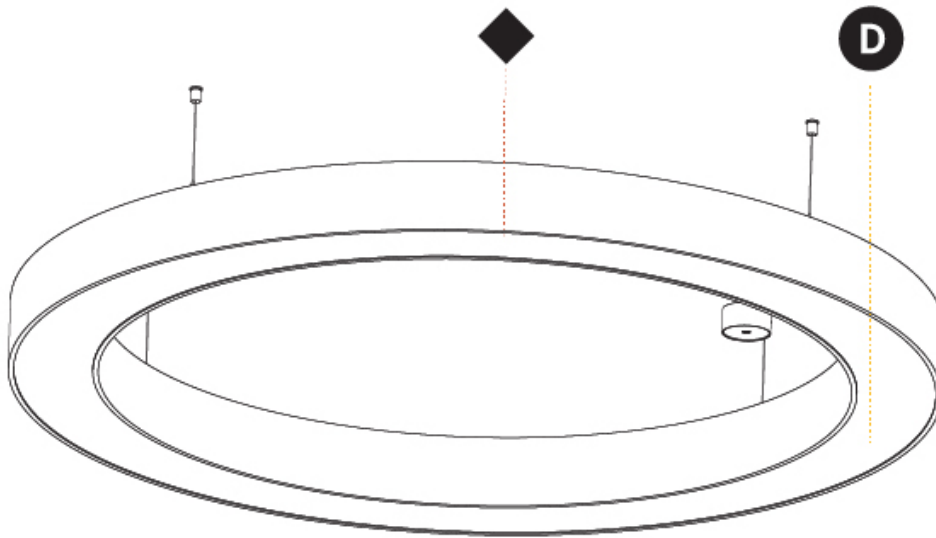

A30233-

PROJECT	_____
TYPE	_____
SPECIFIER	_____
QUANTITY	_____
DATE	_____

A