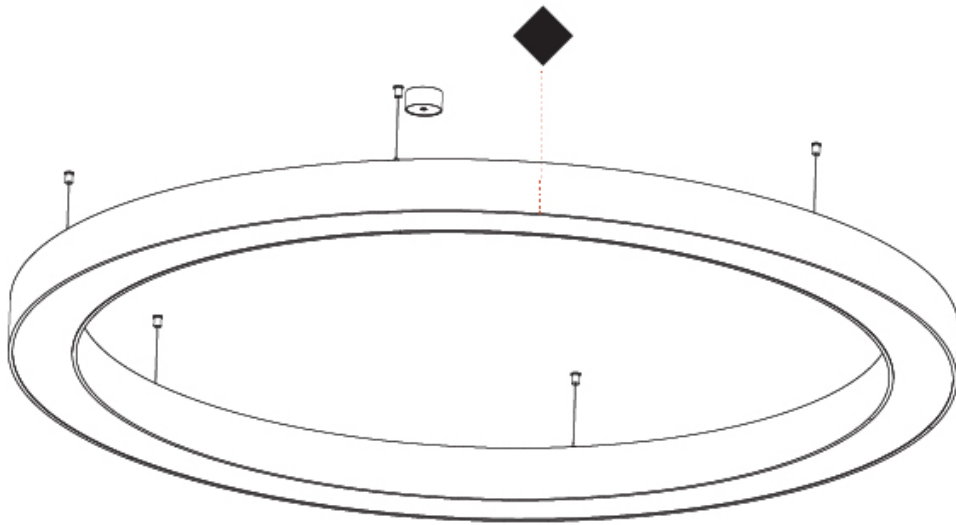

A30235-

PROJECT	_____
TYPE	_____
SPECIFIER	_____
QUANTITY	_____
DATE	_____

A