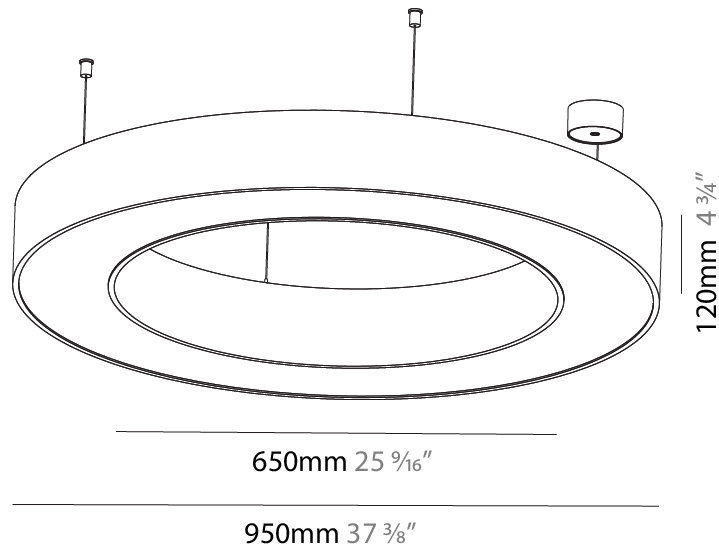

GENERAL

Series: Glorious
Subseries: Glorious
Brand: Prolight
Division: Architectural
Mounting Type: Suspension
Mounting Location: Ceiling
Subcategory: Ambient

PHYSICAL

Shape: Round
Diameter (mm): 950
Diameter (in): 37 ⁷/₈
Height (mm): 120
Height (in): 4 ³/₄
Max. Overall Height (mm): 2120
Max. Overall Height (in): 83 ⁷/₁₆
Light Distribution: Direct
Weight (kg): 9.172
Weight (lbs): 20.22
Diffuser: [PMMA - Opal or Micro-Prism](#)
Fixture Finish: [SSR / BKV / CWI / CRY / HAB / UFT / ITA / RUA / FTG / MYG / LOD / PUS / FRO / FUP / KIA / POP / BLS / SPG / MEY / GOH / GUM / CHC / COM / ABZ / JAG / OBR / MOS / ROR](#)
Fixture Material: Aluminum

ELECTRICAL

Lamp Type: LED (Zhaga Standard)
Input Wattage (W): 45
Total Output Wattage (W): 36 / 28.8 (3500K)
Dimming: [Non-Dimming / Phase Dimming (120Vac only) / 0-10V Dimming](#)
Driver Included: Yes
Driver Location: Integrated
Driver Type: Constant Current
Driver Class: Class 2
Input Voltage (V): 120 - 277
Constant Current (MA): 350 / 900 (3500K)

LED

[Color Temperature (°K): 3000 / 3500 / 4000](#)
Max. Delivered Lumen (lm): 4150 / 4302 / 4390
CRI: >80 CRI
Efficiency (%): 65
Lamp Life (hrs): 50000

OPTICAL

RATINGS AND CERTIFICATIONS

Certified By: Certified for North American Standards
IP rating: IP20