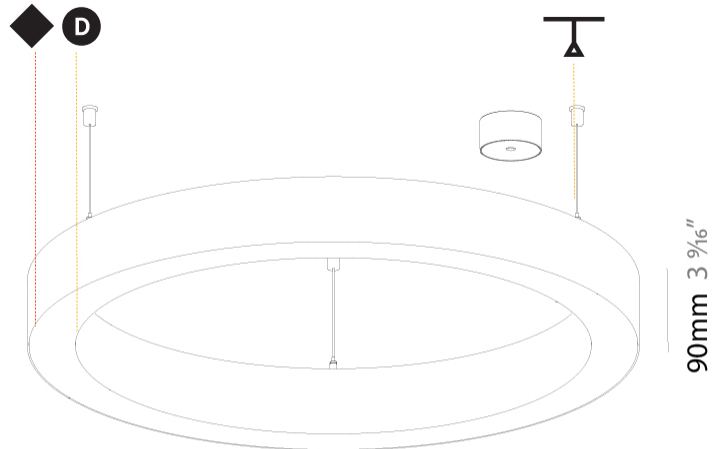

GENERAL

Series: Glorious
 Subseries: Glorious Slim
 Brand: Prolicht
 Division: Architectural
 Mounting Type: Suspension
 Mounting Location: Ceiling
 Subcategory: Ambient

PHYSICAL

Shape: Round
 Diameter (mm): 800
 Diameter (in): 31 1/2
 Height (mm): 90
 Height (in): 3 9/16
 Max. Overall Height (mm): 2090
 Max. Overall Height (in): 82 5/16
 Light Distribution: Direct
 Weight (kg): 6.772
 Weight (lbs): 14.93
 Diffuser: [PMMA - Opal or Micro-Prism](#)
 Fixture Finish: [SSR / BKV / CWI / CRY / HAB / UFT / ITA / RUA / FTG / MYG / LOD / PUS / FRO / FUP / KIA / POP / BLS / SPG / MEY / GOH / GUM / CHC / COM / ABZ / JAG / OBR / MOS / ROR](#)
 Fixture Material: Aluminum
 Cable Details: 2000mm or 6000mm Transparent Cable

OPTICAL

Beam Angle: 110

RATINGS AND CERTIFICATIONS

Certified By: Certified for North American Standards
 IP rating: IP20

Ø 670mm 26 3/8"

Ø 800mm 31 1/2"

90mm 3 9/16"

PROJECT	_____
TYPE	_____
SPECIFIER	_____
QUANTITY	_____
DATE	_____