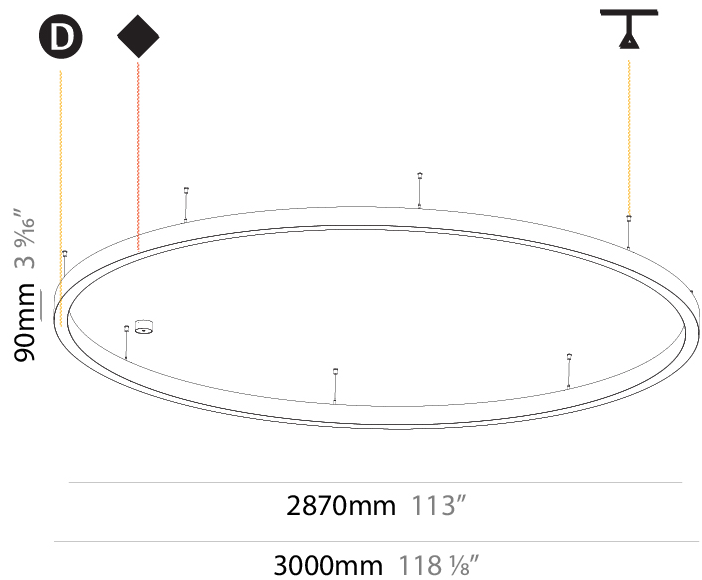

GENERAL

Series: Glorious
Subseries: Glorious Slim
Brand: Prolicht
Division: Architectural
Mounting Type: Suspension
Mounting Location: Ceiling
Subcategory: Ambient

PHYSICAL

Shape: Round
Diameter (mm): 3000
Diameter (in): 118 1/8
Depth (mm): 90
Depth (in): 3 9/16
Max. Overall Height (mm): 2090
Max. Overall Height (in): 82 5/16
Light Distribution: Direct
Weight (kg): 27.55
Weight (lbs): 60.75
Diffuser: [PMMA - Opal or Micro-Prism](#)
Fixture Finish: [SSR / BKV / CWI / CRY / HAB / UFT / ITA / RUA / FTG / MYG / LOD / PUS / FRO / FUP / KIA / POP / BLS / SPG / MEY / GOH / GUM / CHC / COM / ABZ / JAG / OBR / MOS / ROR](#)
Fixture Material: Aluminum
Cable Details: 2000mm or 6000mm Transparent Cable

ELECTRICAL

Lamp Type: LED (Zhaga Standard)
Input Wattage (W): 227.2
Total Output Wattage (W): 192
Dimming: [Tri-Mode (Non-Dimming and Phase Dimming (120Vac only) and 0-10V Dimming)](#)
Driver Included: Yes
Driver Location: Integrated
Driver Type: Constant Current - Universal
Driver Class: Class 2
Input Voltage (V): 120 - 277
Constant Current (MA): 350

LED

Color Temperature (°K): 3000 / 3500 / 4000
Max. Delivered Lumen (lm): 27160 / 27724 / 28290
CRI: >80 CRI
Efficiency (%): 88
Lamp Life (hrs): 50000

OPTICAL

RATINGS AND CERTIFICATIONS

Certified By: Certified for North American Standards
IP rating: IP20