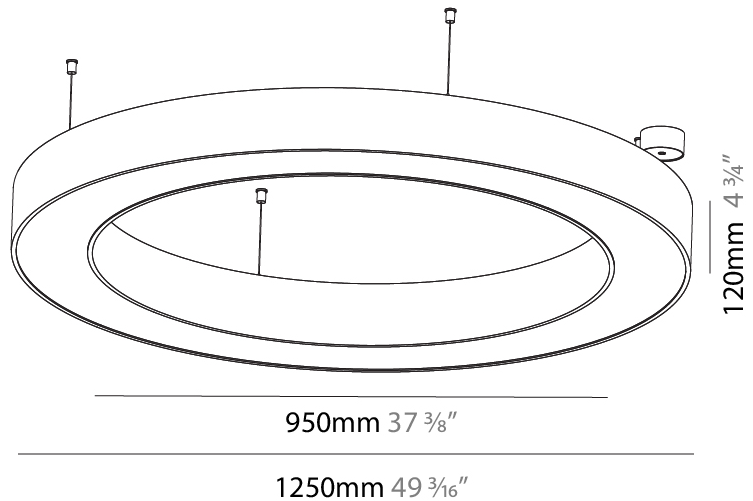

GENERAL

Series: Glorious
Subseries: Glorious
Brand: Prolight
Division: Architectural
Mounting Type: Suspension
Mounting Location: Ceiling
Subcategory: Ambient

PHYSICAL

Shape: Round
Diameter (mm): 1250
Diameter (in): 49 ³/₁₆
Height (mm): 120
Height (in): 4 ³/₄
Max. Overall Height (mm): 2120
Max. Overall Height (in): 83 ⁷/₁₆
Light Distribution: Direct
Weight (kg): 12.847
Weight (lbs): 28.26
Diffuser: [PMMA - Opal or Micro-Prism](#)
Fixture Finish: [SSR / BKV / CWI / CRY / HAB / UFT / ITA / RUA / FTG / MYG / LOD / PUS / FRO / FUP / KIA / POP / BLS / SPG / MEY / GOH / GUM / CHC / COM / ABZ / JAG / OBR / MOS / ROR](#)
Fixture Material: Aluminum

ELECTRICAL

Lamp Type: LED (Zhaga Standard)
Input Wattage (W): 60
Total Output Wattage (W): 48 / 38.4 (3500K)
Dimming: [Non-Dimming / Phase Dimming (120Vac only) / 0-10V Dimming](#)
Driver Included: Yes
Driver Location: Integrated
Driver Type: Constant Current
Driver Class: Class 2
Input Voltage (V): 120 - 277
Constant Current (MA): 350 / 1200 (3500K)

LED

[Color Temperature (°K): 3000 / 3500 / 4000](#)
Max. Delivered Lumen (lm): 5540 / 5733 / 5850
CRI: >80 CRI
Efficiency (%): 0.65
Lamp Life (hrs): 50000

OPTICAL

RATINGS AND CERTIFICATIONS

Certified By: Certified for North American Standards
IP rating: IP20