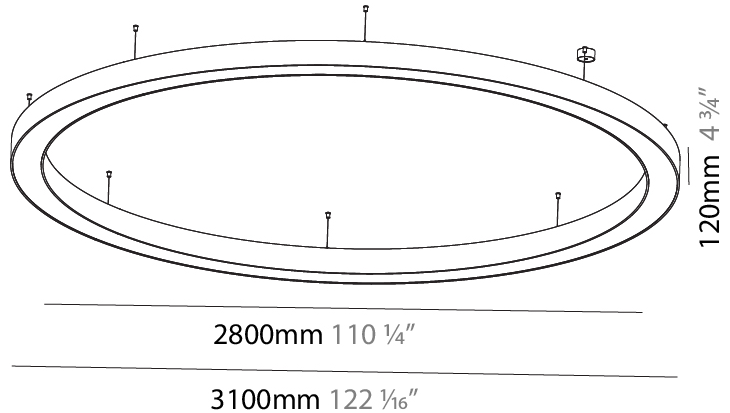

GENERAL

Series: Glorious
Subseries: Glorious
Brand: Prolight
Division: Architectural
Mounting Type: Suspension
Mounting Location: Ceiling
Subcategory: Ambient

PHYSICAL

Shape: Round
Diameter (mm): 3100
Diameter (in): 122 1/16
Depth (mm): 120
Depth (in): 4 3/4
Max. Overall Height (mm): 2120
Max. Overall Height (in): 83 7/16
Light Distribution: Direct
Weight (kg): 39.1
Weight (lbs): 86.02
Diffuser: PMMA - Opal or Micro-Prism
Fixture Finish: [SSR / BKV / CWI / CRY / HAB / UFT / ITA / RUA / FTG / MYG / LOD / PUS / FRO / FUP / KIA / POP / BLS / SPG / MEY / GOH / GUM / CHC / COM / ABZ / JAG / OBR / MOS / ROR](#)
Fixture Material: Aluminum

ELECTRICAL

Lamp Type: LED (Zhaga Standard)
Input Wattage (W): 160
Total Output Wattage (W): 128 / 102.4 (3500K)
Dimming: [Non-Dimming / Phase Dimming (120Vac only) / 0-10V Dimming](#)
Driver Included: Yes
Driver Location: Integrated
Driver Type: Constant Current
Driver Class: Class 2
Input Voltage (V): 120 - 277
Constant Current (MA): 350 / 800 (3500K)

LED

Color Temperature (°K): [3000 / 3500 / 4000](#)
Max. Delivered Lumen (lm): 14770 / 15288 / 15600
CRI: >80 CRI
Efficiency (%): 65
Lamp Life (hrs): 50000

OPTICAL

RATINGS AND CERTIFICATIONS

Certified By: Certified for North American Standards
IP rating: IP20