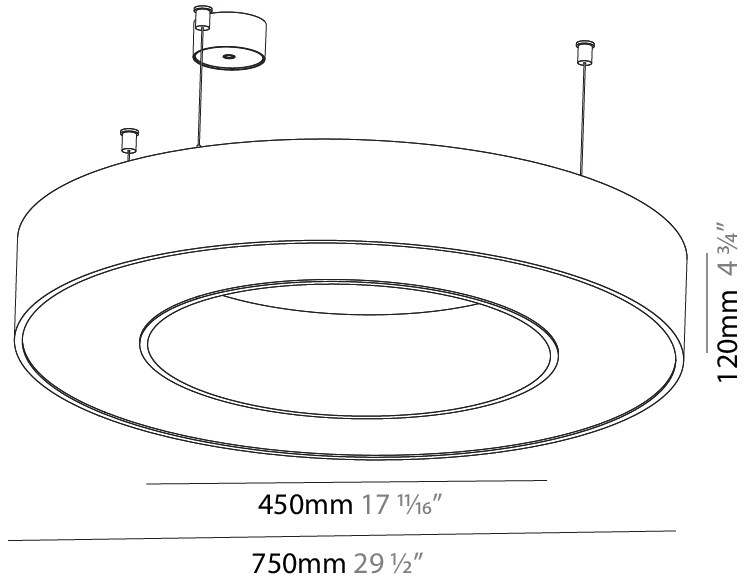

GENERAL

Series: Glorious
Subseries: Glorious
Brand: Prolight
Division: Architectural
Mounting Type: Suspension
Mounting Location: Ceiling
Subcategory: Ambient

PHYSICAL

Shape: Round
Diameter (mm): 750
Diameter (in): 29 1/2
Height (mm): 120
Height (in): 4 3/4
Max. Overall Height (mm): 2120
Max. Overall Height (in): 83 7/16
Light Distribution: Direct
Weight (kg): 7.062
Weight (lbs): 15.56
Diffuser: [PMMA - Opal or Micro-Prism](#)
Fixture Finish: [SSR / BKV / CWI / CRY / HAB / UFT / ITA / RUA / FTG / MYG / LOD / PUS / FRO / FUP / KIA / POP / BLS / SPG / MEY / GOH / GUM / CHC / COM / ABZ / JAG / OBR / MOS / ROR](#)
Fixture Material: Aluminum

ELECTRICAL

Lamp Type: LED (Zhaga Standard)
Input Wattage (W): 30
Total Output Wattage (W): 24 / 19.2 (3500K)
Dimming: [Non-Dimming / Phase Dimming (120Vac only) / 0-10V Dimming](#)
Driver Included: Yes
Driver Location: Integrated
Driver Type: Constant Current
Driver Class: Class 2
Input Voltage (V): 120 - 277
Constant Current (MA): 350 / 600 (3500K)

LED

[Color Temperature (°K): 3000 / 3500 / 4000](#)
Max. Delivered Lumen (lm): 2770 / 2862 / 2920
CRI: >80 CRI
Efficiency (%): 65
Lamp Life (hrs): 50000

OPTICAL

RATINGS AND CERTIFICATIONS

Certified By: Certified for North American Standards
IP rating: IP20